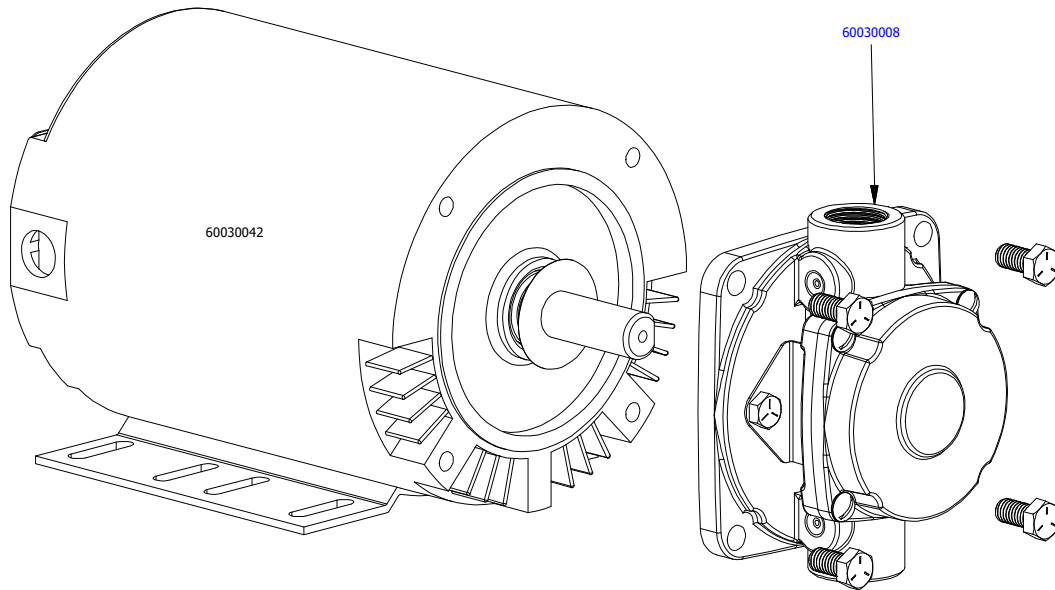

FRONTLINE
international
187 ASCOT PARKWAY
CUYAHOGA FALLS, OH 44223

TITLE LS1-60-NA-GG Parts View
PART NUMBER LS1-60-NA-GG
6/30/20 SHEET 1 OF 3

60030004

Parts View

Complete Pump Head - 60030008

Part Number	Description	Qty
60030042	1/2 HP Caddy Motor Only, No Wiring Harness or Switch	1
60030008	Pump Head for 1/2HP Caddy Motor	1
60030009	Silicone O-Ring for Caddy Pump	1
60030000	5 GPM Roller for Caddy Pump	5
60030010	Pump Rotor Gear for Caddy Pump	1
60030002	Seal Kit for Caddy Pump	1