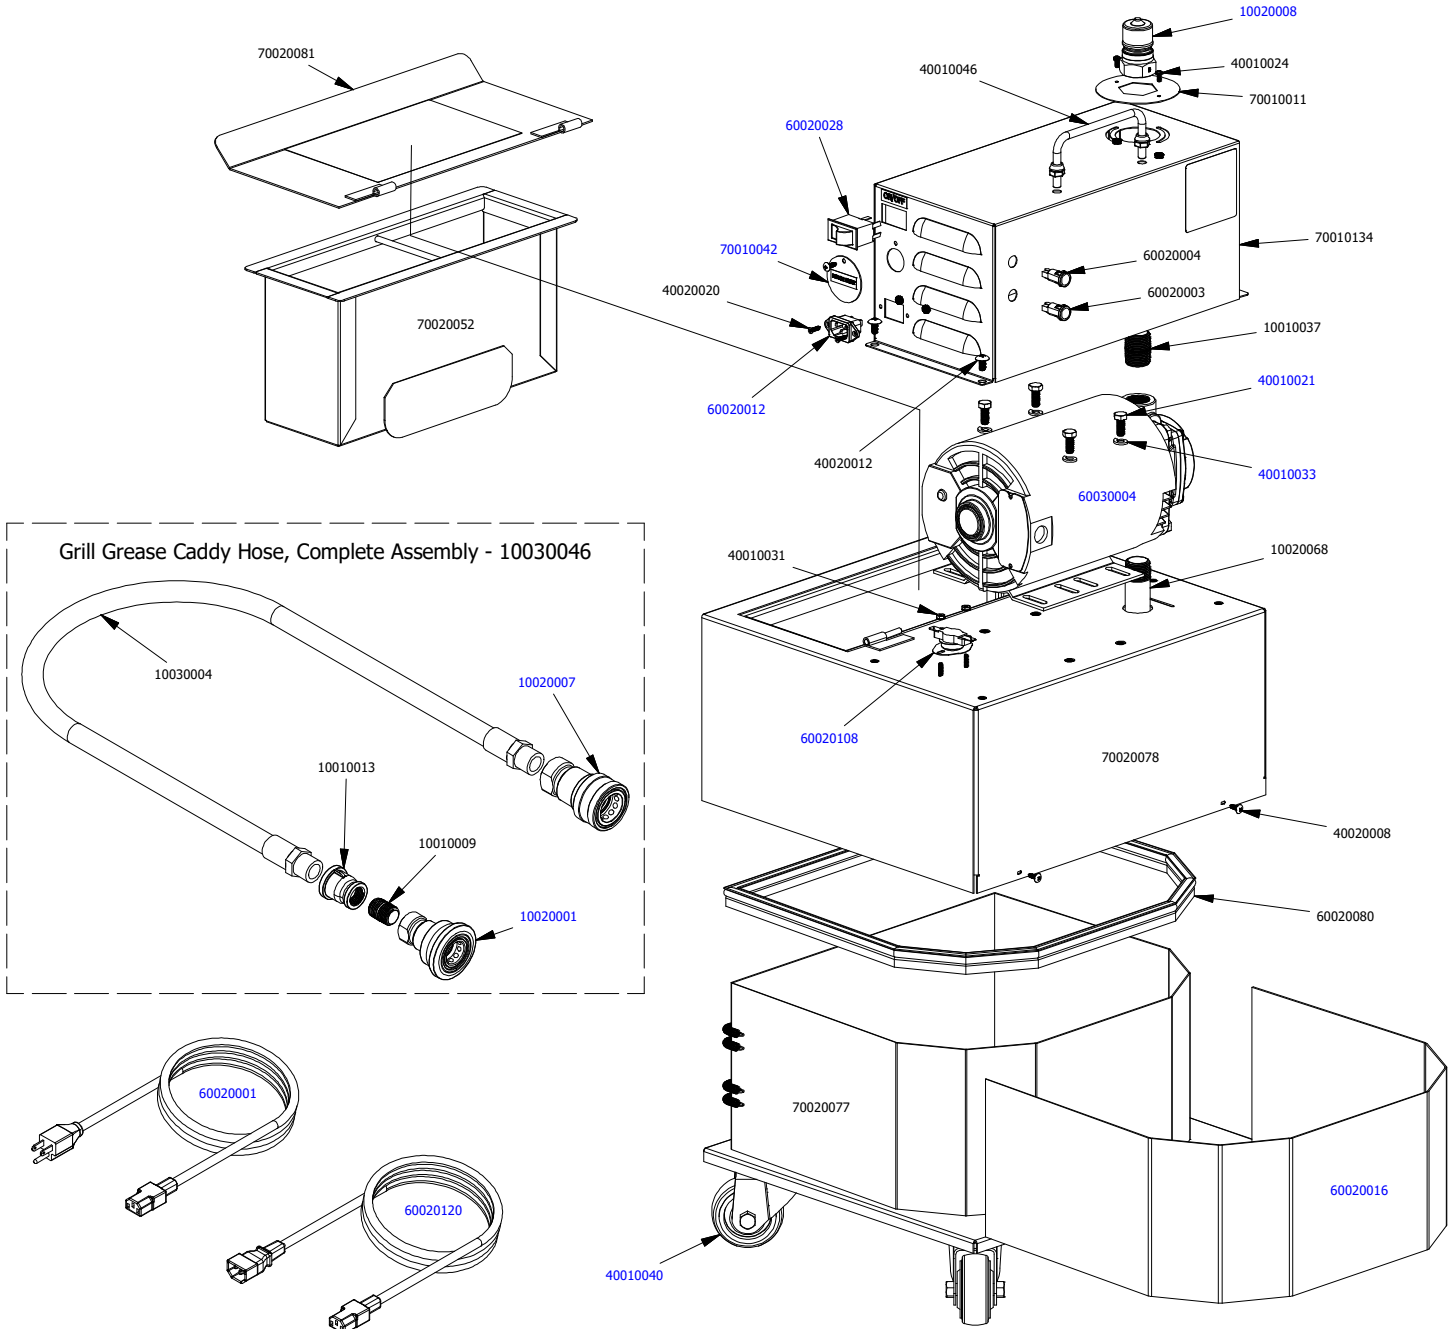

LS1-60-NA-GG Parts View

Part Number	Description	Qty	Part Number	Description	Qty
10010037	3/4" Galv. Close Nipple	1	60020003	Amber indicator Light 125 V 1/2 w	1
10020008	3/4" Quick Disconnect Fitting, Nipple, Food Grade	1	60020004	Green indicator Light 125 V 1/2 w	1
10020068	Grill Grease Caddy Suck Pipe	1	60020012	Panel Mount Receptacle for Molded Female Caddy Cord	1
10030046	Grill Grease Caddy Hose Assembly	1	60020016	120V 250W Heater Belt	1
10010009	1/2" Galv. Close Nipple	1	60020028	On/Off Rocker Switch	1
10010013	3/4" to 1/2" Galv. Reducing Coupler	1	60020108	3/4" Disc Thermostat	1
10020001	1/2" Quick Disconnect Fitting, Coupler, Food Grade	1	60020120	Caddy Power Supply Cord, IEC for Control Panel	1
10020007	3/4" Quick Disconnect Fitting, Coupler, Food Grade	1	60030004	1/2 HP Caddy Motor & Pump	1
10030004	.750 White Kleenflow Hose, 48"L x 3/4" NPT	1	70010011	Grill Grease Disconnect Ring	1
40010021	5/16"-18 x 3/4" Unslotted Hex Screw	4	70010042	Motor Reset Cover	1
40010024	6-32 x 3/8" Panhead Screw	2	70010134	Grill Grease Motor Cover	1
40010031	6-32 Hex Keps Nut	6	70020052	Grill Grease Caddy Filter Basket	1
40010033	5/16" Medium Split Lockwasher	4	70020077	LS-1-60GG Rolling Chassis	1
40010046	Grill Grease Caddy Handle	1	40010040	3" Swivel Caster, Poly Wheel	4
40020008	10-24 x 1/2" Truss Head Screw	5	60020080	Edge Grip Gasket	1
40020012	1/4" - 20 Truss Head Screw	4	70020078	LS-1-60-GG Body Complete Assembly	1
40020020	6-32 x 1/2" Flathead Screw	2	70020081	LS-1-60-GG Lid Complete Assembly	1
60020001	Caddy Power Supply Cord, NEMA 5-15 for US Outlet	1			

FRONTLINE
international
187 ASCOT PARKWAY
CUYAHOGA FALLS, OH 44223

TITLE LS1-60-NA-GG Parts View
PART NUMBER LS1-60-NA-GG
6/30/20 SHEET 1 OF 3