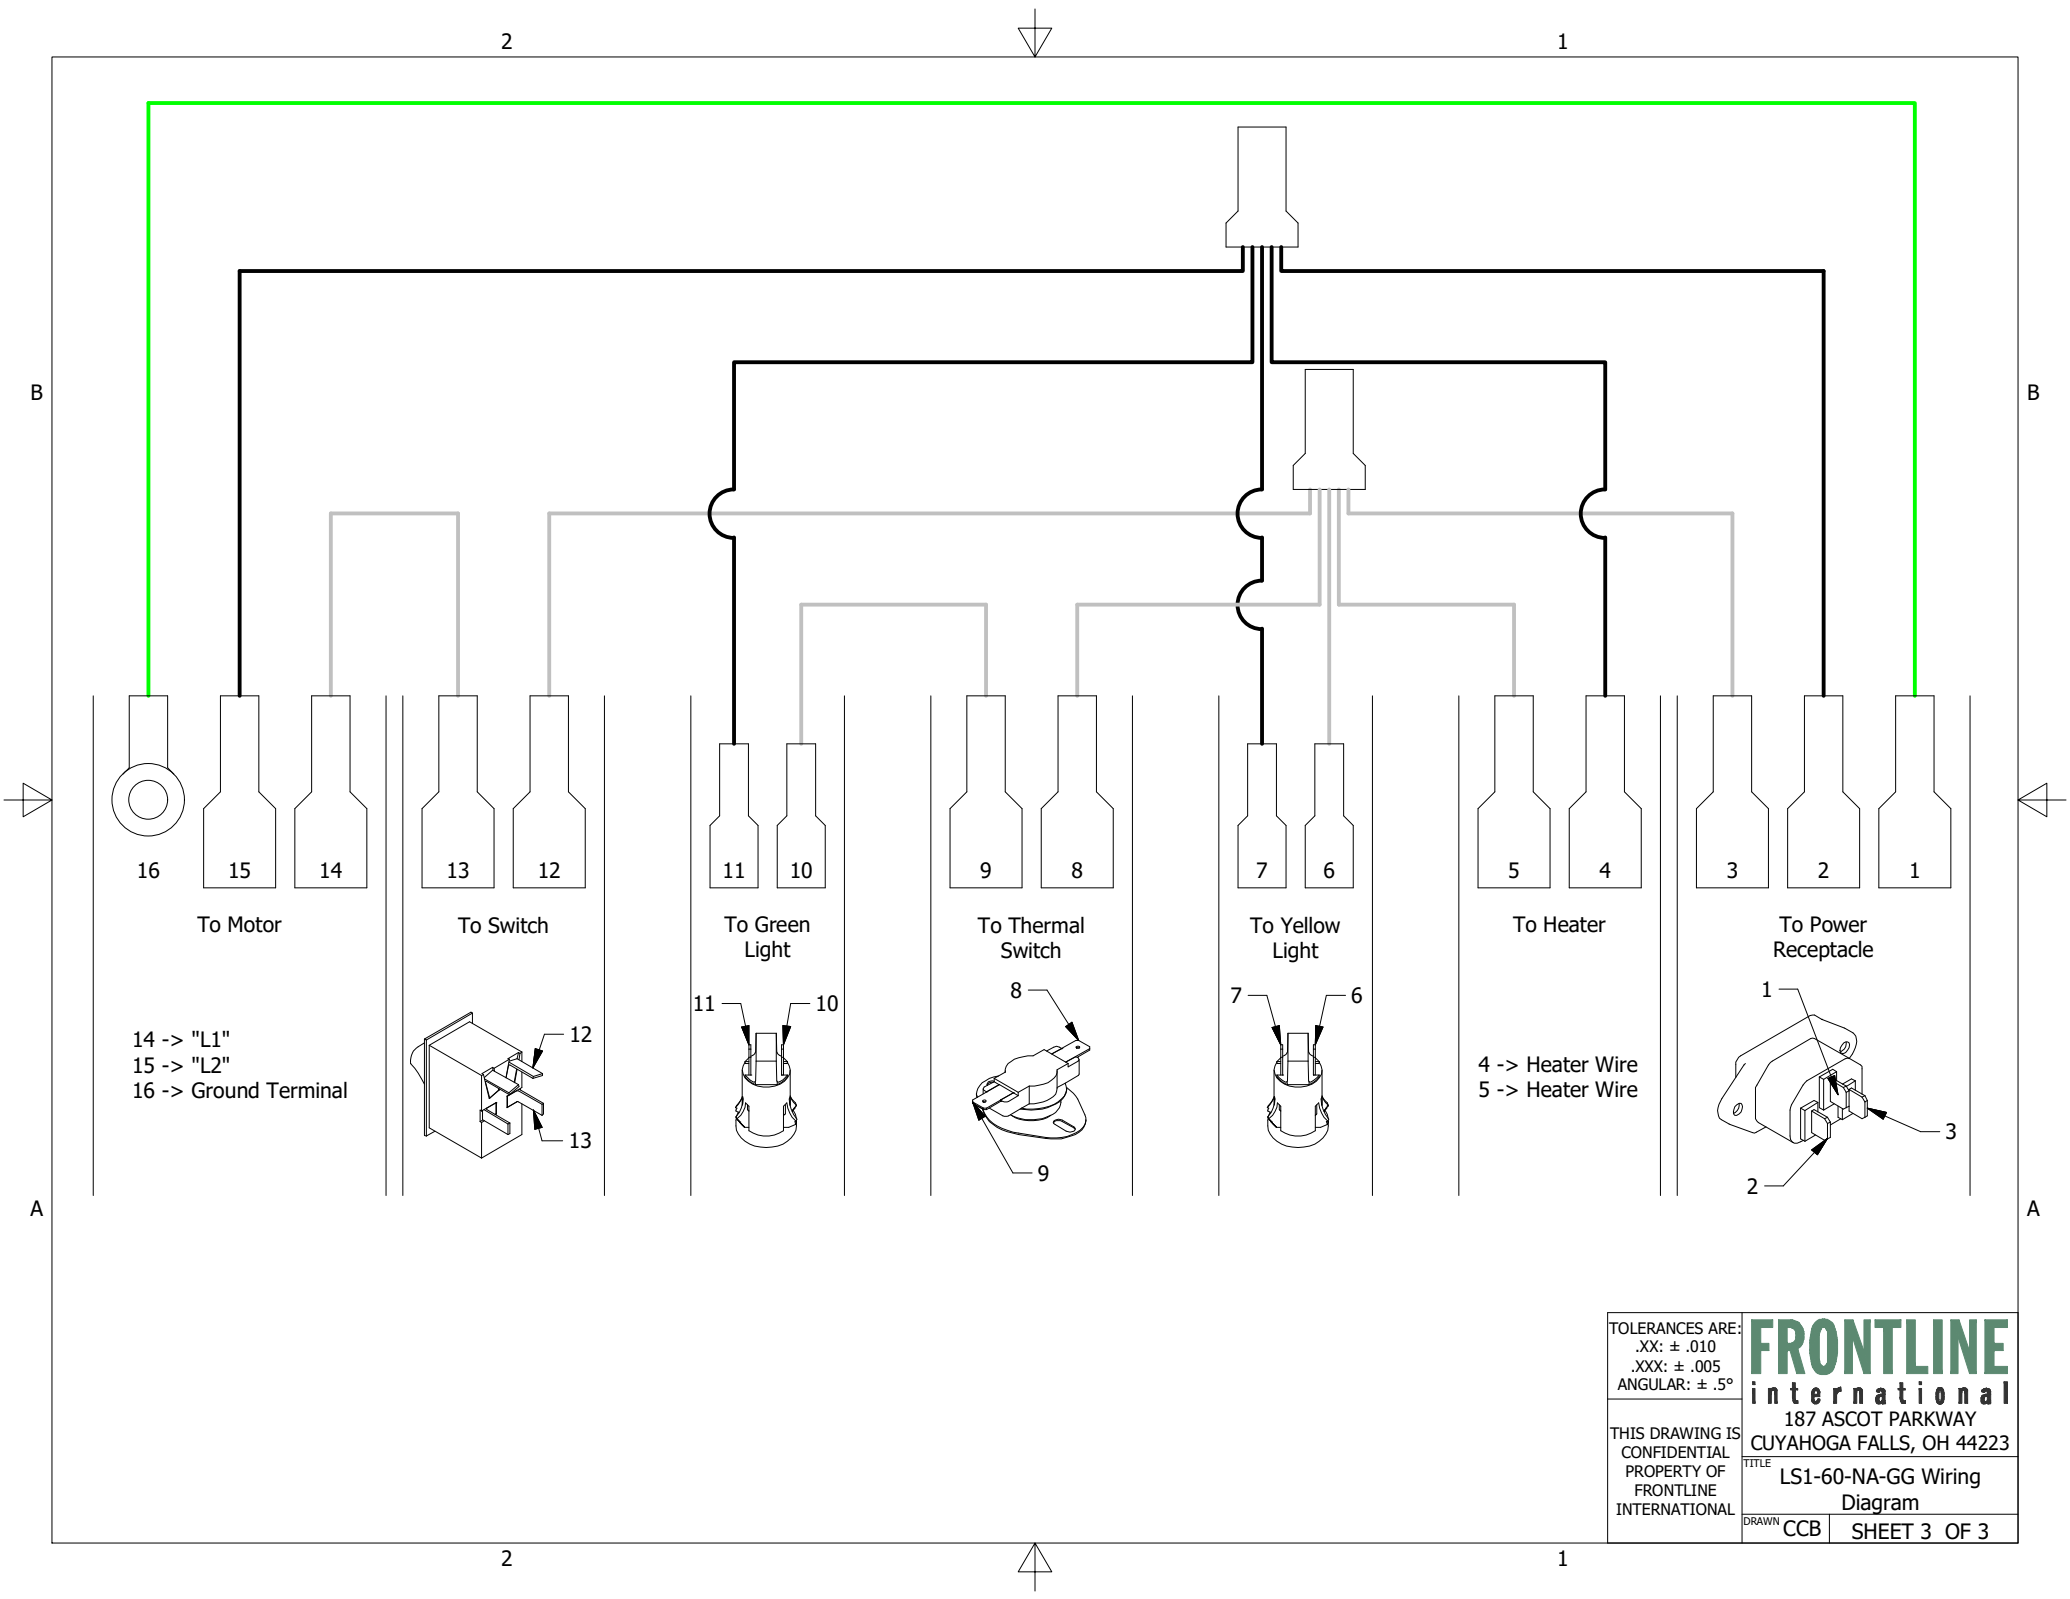

TOLERANCES ARE:
.XX: ± .010
.XXX: ± .005
ANGULAR: ± .5°

THIS DRAWING IS
CONFIDENTIAL
PROPERTY OF
FRONTLINE
INTERNATIONAL

FRONTLINE
international
187 ASCOT PARKWAY
CUYAHOGA FALLS, OH 44223

TITLE
LS1-60-NA-GG Wiring
Diagram

DRAWN CCB SHEET 3 OF 3