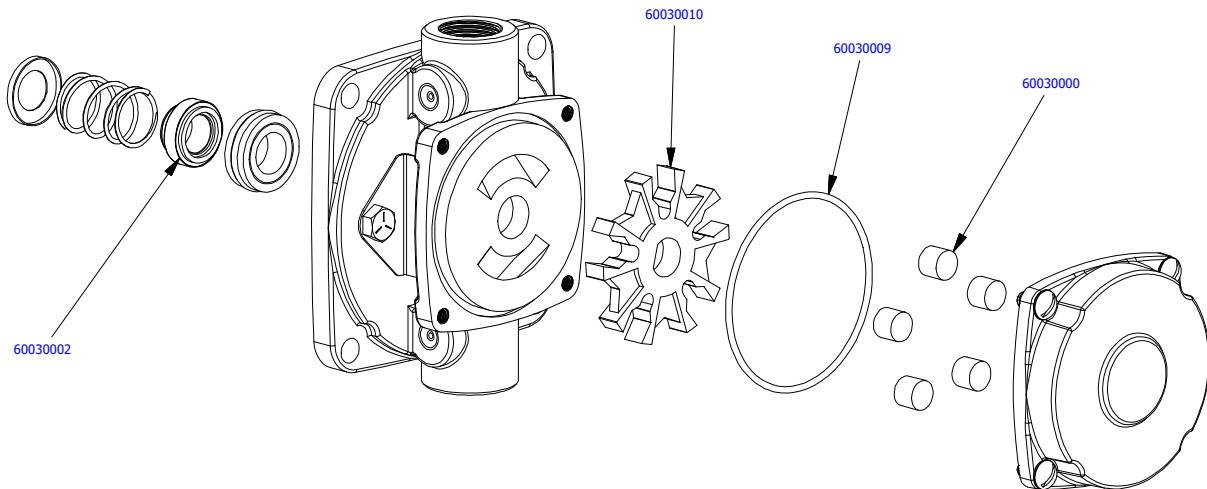

FRONTLINE
international
187 ASCOT PARKWAY
CUYAHOGA FALLS, OH 44223

TITLE LS1-60-NA-GG Parts View
PART NUMBER LS1-60-NA-GG
6/30/20 SHEET 1 OF 3

60030004

Parts View

Complete Pump Head - 60030008

Part Number	Description	Qty
60030042	1/2 HP Caddy Motor Only, No Wiring Harness or Switch	1
60030008	Pump Head for 1/2HP Caddy Motor	1
60030009	Silicone O-Ring for Caddy Pump	1
60030000	5 GPM Roller for Caddy Pump	5
60030010	Pump Rotor Gear for Caddy Pump	1
60030002	Seal Kit for Caddy Pump	1