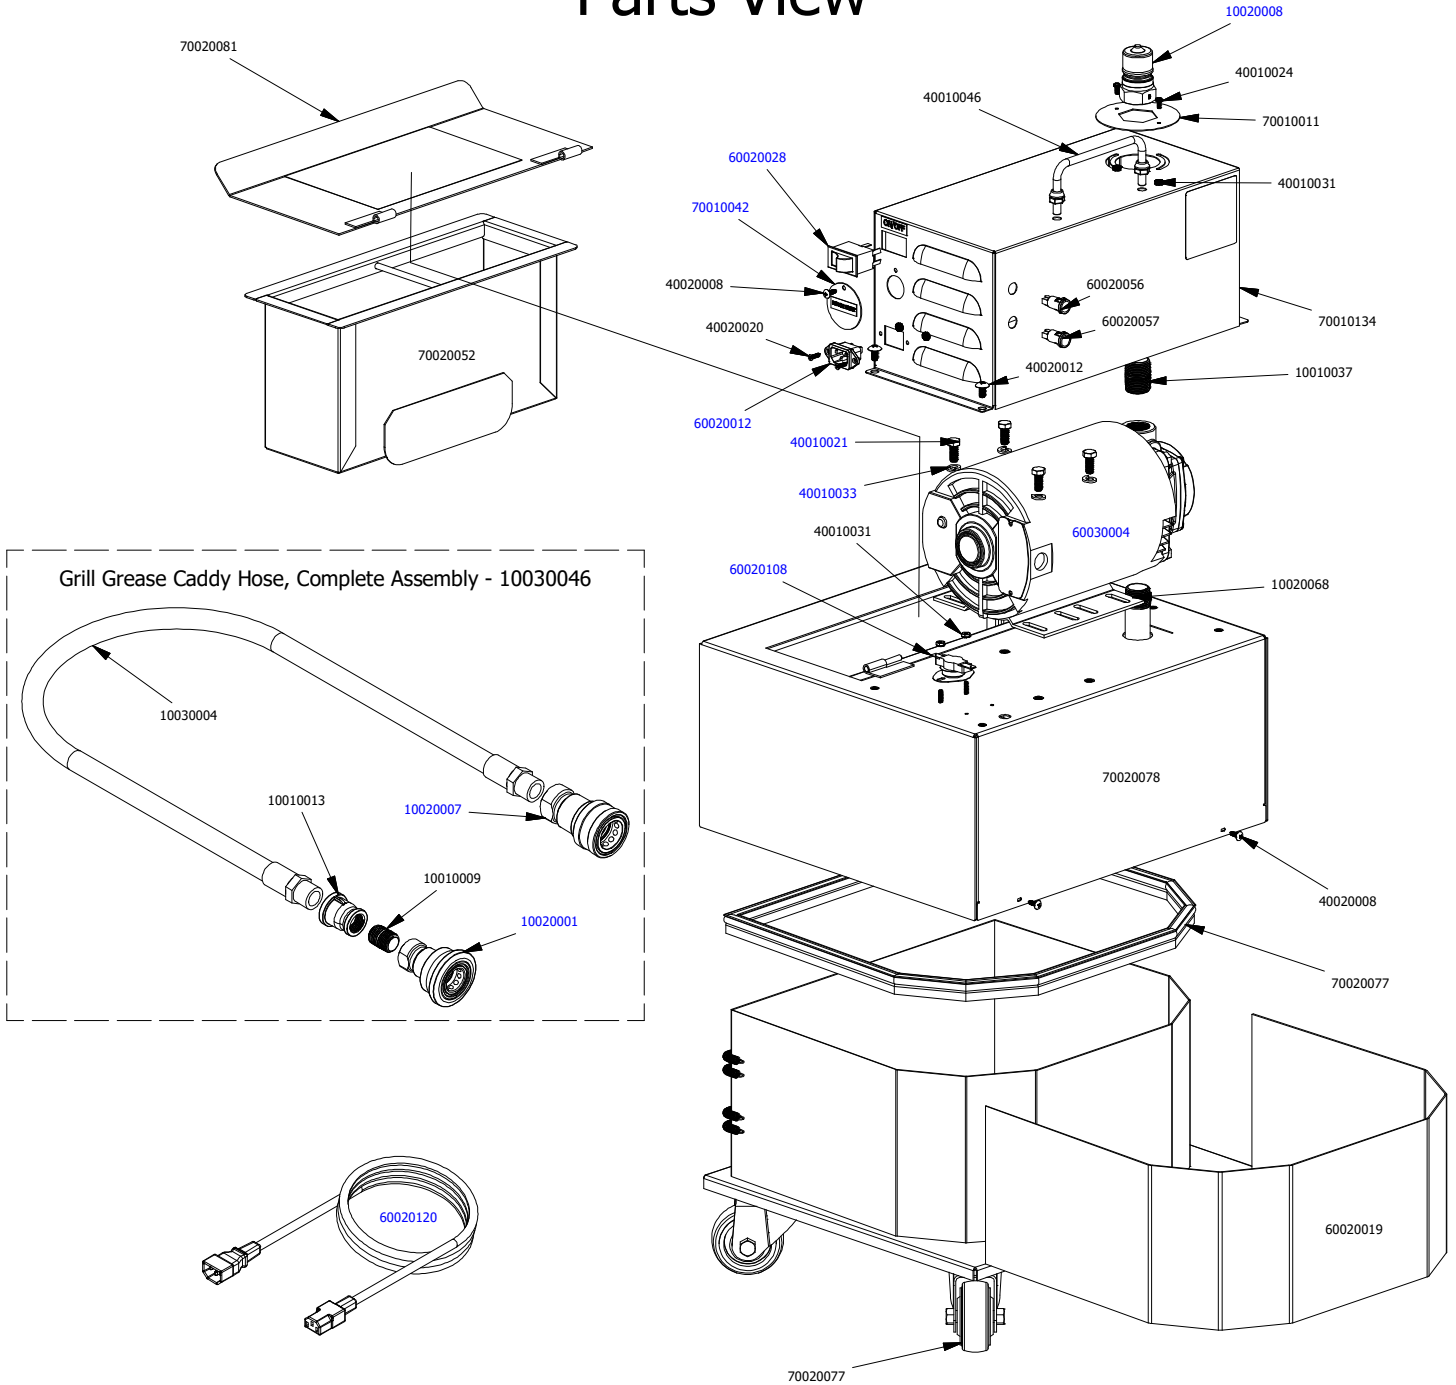

LS1-60-EU-GG Parts View

Part Number	Description	Qty	Part Number	Description	Qty
10010037	3/4" Galv. Close Nipple	1	40020020	6-32 x 1/2" Flathead Screw	2
10020008	3/4" Quick Disconnect Fitting, Nipple, Food Grade	1	60020012	Panel Mount Receptacle for Molded Female Caddy Cord	1
10020068	Grill Grease Caddy Suck Pipe	1	60020019	240V 250W Heater Belt	1
10030046	Grill Grease Caddy Hose Assembly	1	60020028	On/Off Rocker Switch	1
10010009	1/2" Galv. Close Nipple	1	60020056	Amber Indicator Light 240 V 2 w	1
10010013	3/4" to 1/2" Galv. Reducing Coupler	1	60020057	Red Indicator Light 240 V 2 w	1
10020001	1/2" Quick Disconnect Fitting, Coupler, Food Grade	1	60020108	3/4" Disc Thermostat	1
10020007	3/4" Quick Disconnect Fitting, Coupler, Food Grade	1	60020120	Caddy Power Supply Cord, IEC for Control Panel	1
10030004	.750 White Kleenflow Hose, 48"L x 3/4" NPT	1	60030004	1/2 HP Caddy Motor & Pump	1
40010021	5/16"-18 x 3/4" Unslotted Hex Screw	4	70010011	Grill Grease Disconnect Ring	1
40010024	6-32 x 3/8" Panhead Screw	2	70010042	Motor Reset Cover	1
40010031	6-32 Hex Keps Nut	6	70010134	Grill Grease Motor Cover	1
40010033	5/16" Medium Split Lockwasher	4	70020052	Grill Grease Caddy Filter Basket	1
40010046	Grill Grease Caddy Handle	1	70020077	LS-1-60GG Rolling Chassis	1
40020008	10-24 x 1/2" Truss Head Screw	5	70020078	LS-1-60GG Body Complete Assembly	1
40020012	1/4" - 20 Truss Head Screw	4	70020081	LS-1-60GG Lid Complete Assembly	1

FRONTLINE
international
187 ASCOT PARKWAY
CUYAHOGA FALLS, OH 44223

TITLE LS1-60-EU-GG Parts View
PART NUMBER LS1-60-EU-GG
7/15/21 SHEET 1 OF 3