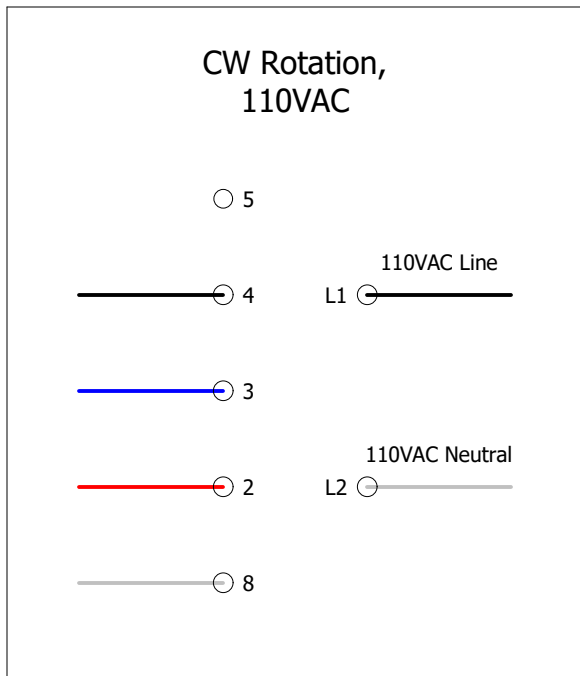

NOTE:
Motor MUST be grounded in any wiring configuration.

TOLERANCES ARE:
.XX: ± .010
.XXX: ± .005
ANGULAR: ± .5°

FRONTLINE
international

187 ASCOT PARKWAY
CUYAHOGA FALLS, OH 44223

THIS DRAWING IS
CONFIDENTIAL
PROPERTY OF
FRONTLINE
INTERNATIONAL

TITLE
60030004 Wiring Diagram

DRAWN CCB SHEET 2 OF 2