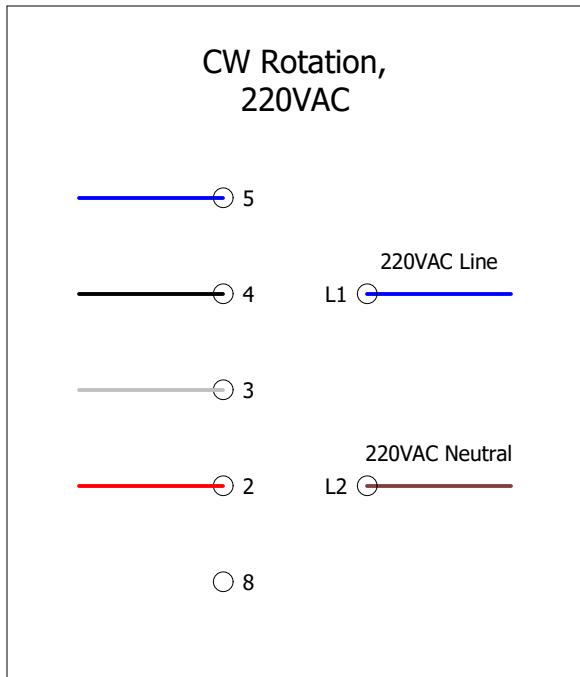

NOTE:
Motor MUST be grounded in any wiring configuration.

TOLERANCES ARE:
.XX: ± .010
.XXX: ± .005
ANGULAR: ± .5°

FRONTLINE
international

187 ASCOT PARKWAY
CUYAHOGA FALLS, OH 44223

THIS DRAWING IS
CONFIDENTIAL
PROPERTY OF
FRONTLINE
INTERNATIONAL

TITLE
60030004 Wiring Diagram

DRAWN CCB SHEET 2 OF 2