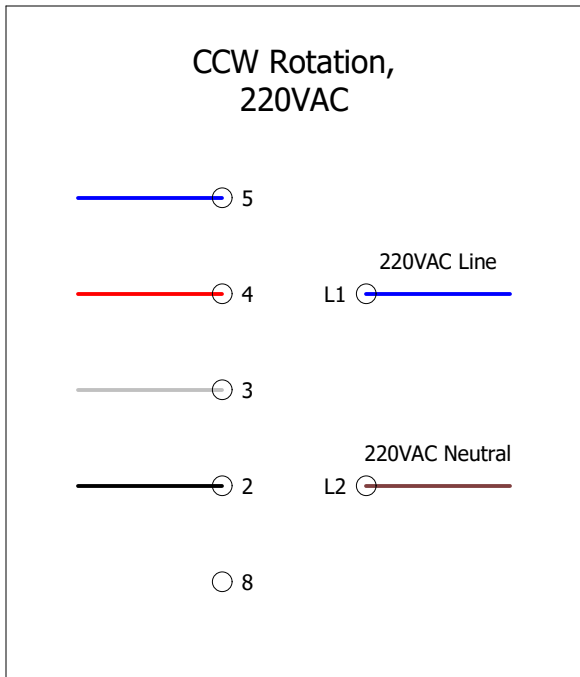

## Parts View

Complete Pump Head - 60030008

Part Number	Description	Qty
60030042	NR5 Motor Only, No Power Cord or Switch	1
60030008	NR5 Pump Head for 1/2HP Motor	1
60030009	Silicone O-Ring for Roller Pumps	1
60030000	5 GPM Roller for Roller Pumps	5
60030010	Pump Rotor Gear for NR5 Pump	1
60030002	Seal Kit for NR5 pump	1

**FRONTLINE**  
**international**  
 187 ASCOT PARKWAY  
 CUYAHOGA FALLS, OH 44223

TITLE **60030004** Parts View  
 PART NUMBER **60030004**  
 6/17/20 SHEET 1 OF 2

**NOTE:**  
Motor MUST be grounded in any wiring configuration.