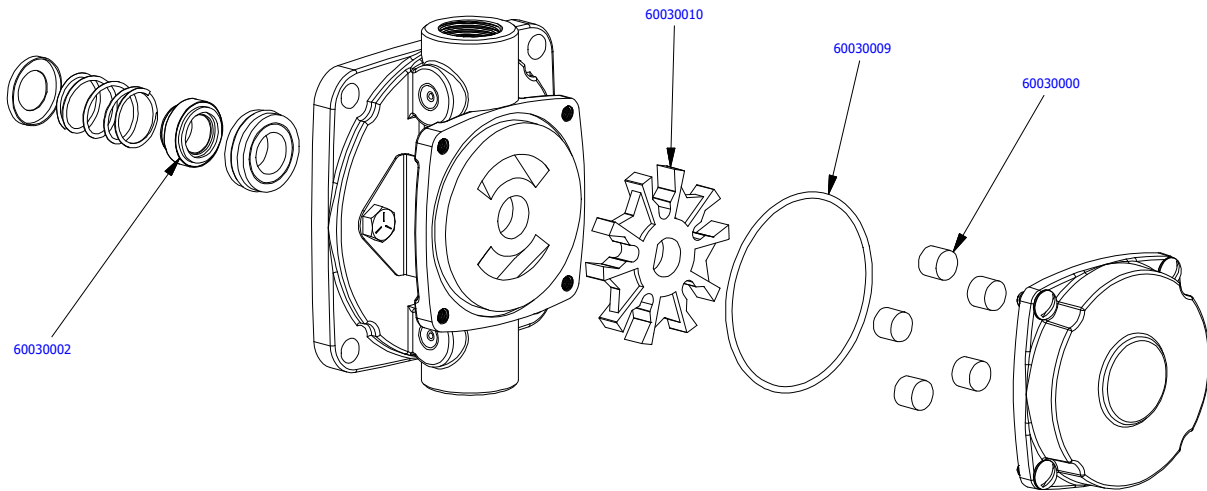

## Parts View

Complete Pump Head - 60030008

Part Number	Description	Qty
60030042	NR5 Motor Only, No Power Cord or Switch	1
60030008	NR5 Pump Head for 1/2HP Motor	1
60030009	Silicone O-Ring for Roller Pumps	1
60030000	5 GPM Roller for Roller Pumps	5
60030010	Pump Rotor Gear for NR5 Pump	1
60030002	Seal Kit for NR5 pump	1

**FRONTLINE**  
**international**  
 187 ASCOT PARKWAY  
 CUYAHOGA FALLS, OH 44223

TITLE **60030004** Parts View  
 PART NUMBER **60030004**  
 6/17/20 SHEET 1 OF 2

**NOTE:**  
Motor MUST be grounded in any wiring configuration.