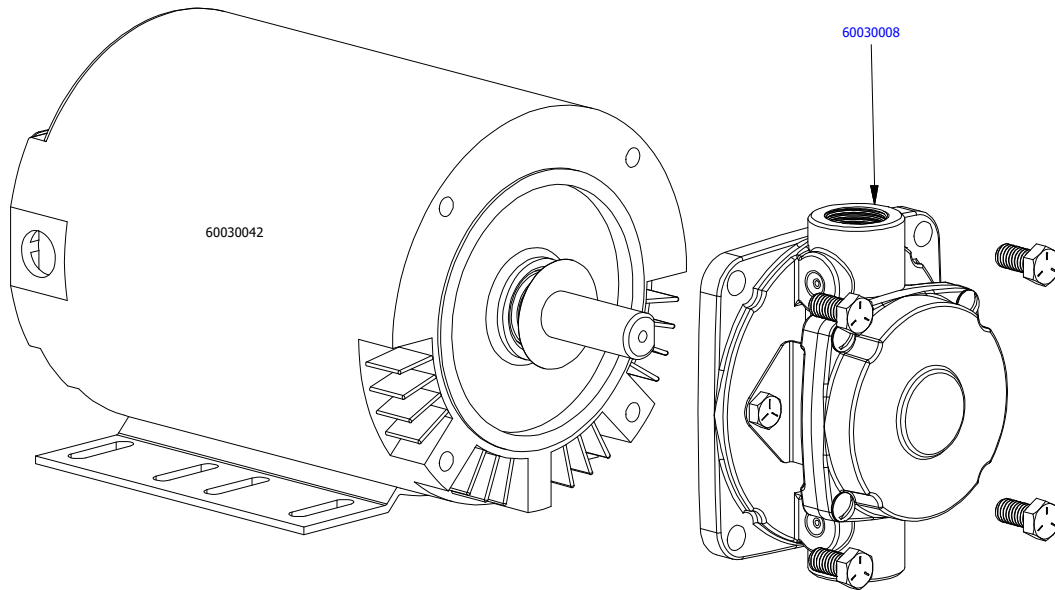

## Parts View

Complete Pump Head - 60030008

Part Number	Description	Qty
60030042	NR5 Motor Only, No Power Cord or Switch	1
60030008	NR5 Pump Head for 1/2HP Motor	1
60030009	Silicone O-Ring for Roller Pumps	1
60030000	5 GPM Roller for Roller Pumps	5
60030010	Pump Rotor Gear for NR5 Pump	1
60030002	Seal Kit for NR5 pump	1

**FRONTLINE**  
**international**  
 187 ASCOT PARKWAY  
 CUYAHOGA FALLS, OH 44223

TITLE **60030004** Parts View  
 PART NUMBER **60030004**  
 6/17/20 SHEET 1 OF 2

**NOTE:**  
Motor MUST be grounded in any wiring configuration.