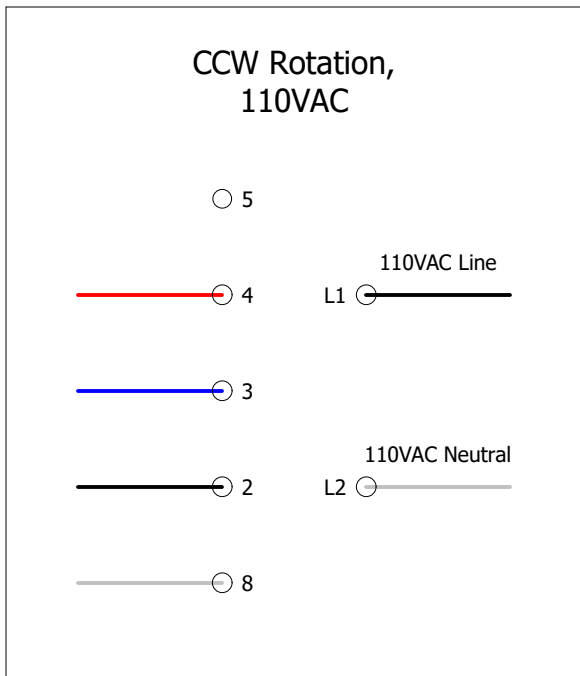

NOTE:
Motor MUST be grounded in any wiring configuration.

TOLERANCES ARE:
.XX: ± .010
.XXX: ± .005
ANGULAR: ± .5°

FRONTLINE
international

187 ASCOT PARKWAY
CUYAHOGA FALLS, OH 44223

THIS DRAWING IS
CONFIDENTIAL
PROPERTY OF
FRONTLINE
INTERNATIONAL

TITLE
60030004 Wiring Diagram

DRAWN CCB SHEET 2 OF 2