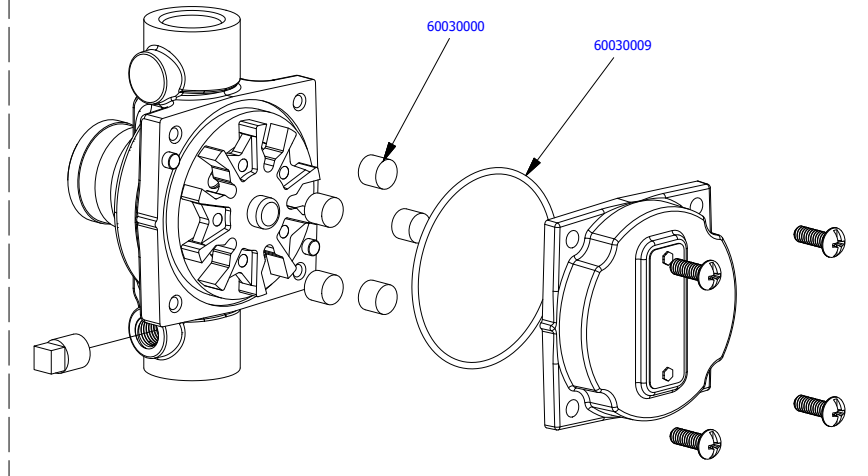

60030059

Parts View

Complete Pump Head - 60030058

Part Number	Description	Qty
60012010	10" Motor Wiring Hanes	1
60020070	1/2" Conduit Locknut	1
60030000	5 GPM Roller for Roller Pumps	5
60030009	Silicone O-Ring for Roller Pumps	1
60030058	HR5 Pump Head for 1/2HP Motor	1
60030061	HR5 Motor Only, No Power Cord or Switch	1
60090000	1/2" NPT Domed Cord Strain Relief	1

FRONTLINE
international
187 ASCOT PARKWAY
CUYAHOGA FALLS, OH 44223

TITLE 60030059 Parts View
PART NUMBER 60030059
10/28/22 SHEET 2 OF 3

Haight Standard Wiring, 110VAC

TOLERANCES ARE: .XX: ± .010 .XXX: ± .005 ANGULAR: ± .5°	FRONTLINE <i>international</i> 187 ASCOT PARKWAY CUYAHOGA FALLS, OH 44223
THIS DRAWING IS CONFIDENTIAL PROPERTY OF FRONTLINE INTERNATIONAL	
	TITLE 47SS-NA-WM Wiring Diagram
DRAWN CCB	SHEET 3 OF 3