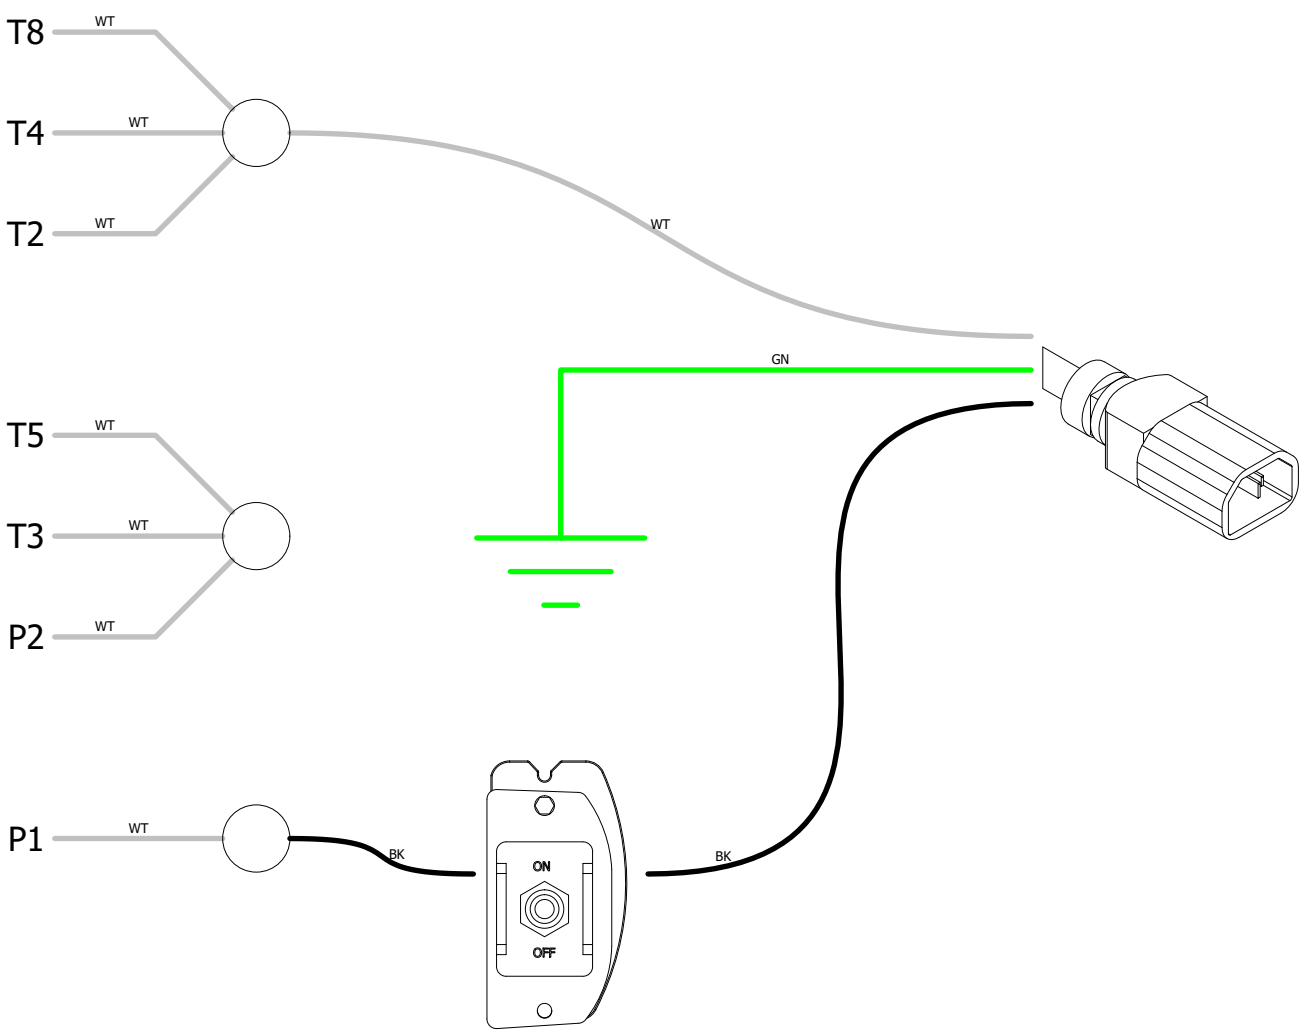

60030059

Parts View

Complete Pump Head - 60030058

Part Number	Description	Qty
60012010	10" Motor Wiring Hanes	1
60020070	1/2" Conduit Locknut	1
60030000	5 GPM Roller for Roller Pumps	5
60030009	Silicone O-Ring for Roller Pumps	1
60030058	HR5 Pump Head for 1/2HP Motor	1
60030061	HR5 Motor Only, No Power Cord or Switch	1
60090000	1/2" NPT Domed Cord Strain Relief	1

FRONTLINE
international
187 ASCOT PARKWAY
CUYAHOGA FALLS, OH 44223

TITLE 60030059 Parts View
PART NUMBER 60030059
10/28/22 SHEET 2 OF 3

Haight Standard Wiring, 110VAC

TOLERANCES ARE: .XX: ± .010 .XXX: ± .005 ANGULAR: ± .5°	FRONTLINE <i>international</i> 187 ASCOT PARKWAY CUYAHOGA FALLS, OH 44223
THIS DRAWING IS CONFIDENTIAL PROPERTY OF FRONTLINE INTERNATIONAL	
	TITLE 47SS-NA-WM Wiring Diagram
DRAWN CCB	SHEET 3 OF 3