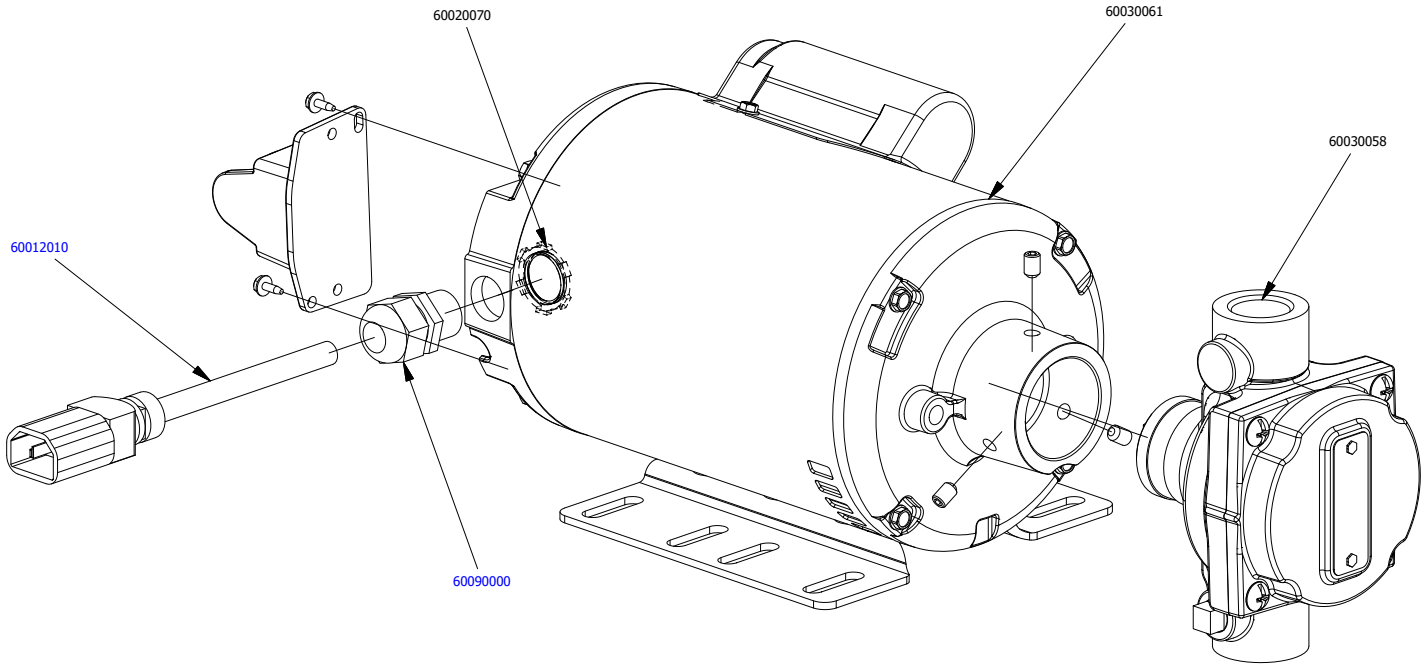

60030059

Parts View

Complete Pump Head - 60030058

Part Number	Description	Qty
60012010	10" Motor Wiring Hanes	1
60020070	1/2" Conduit Locknut	1
60030000	5 GPM Roller for Roller Pumps	5
60030009	Silicone O-Ring for Roller Pumps	1
60030058	HR5 Pump Head for 1/2HP Motor	1
60030061	HR5 Motor Only, No Power Cord or Switch	1
60090000	1/2" NPT Domed Cord Strain Relief	1

FRONTLINE
international
187 ASCOT PARKWAY
CUYAHOGA FALLS, OH 44223

TITLE 60030059 Parts View
PART NUMBER 60030059
10/28/22 SHEET 2 OF 3

Haight Standard Wiring, 110VAC

TOLERANCES ARE: .XX: ± .010 .XXX: ± .005 ANGULAR: ± .5°	FRONTLINE <i>international</i> 187 ASCOT PARKWAY CUYAHOGA FALLS, OH 44223
THIS DRAWING IS CONFIDENTIAL PROPERTY OF FRONTLINE INTERNATIONAL	
	TITLE 47SS-NA-WM Wiring Diagram
DRAWN CCB	SHEET 3 OF 3