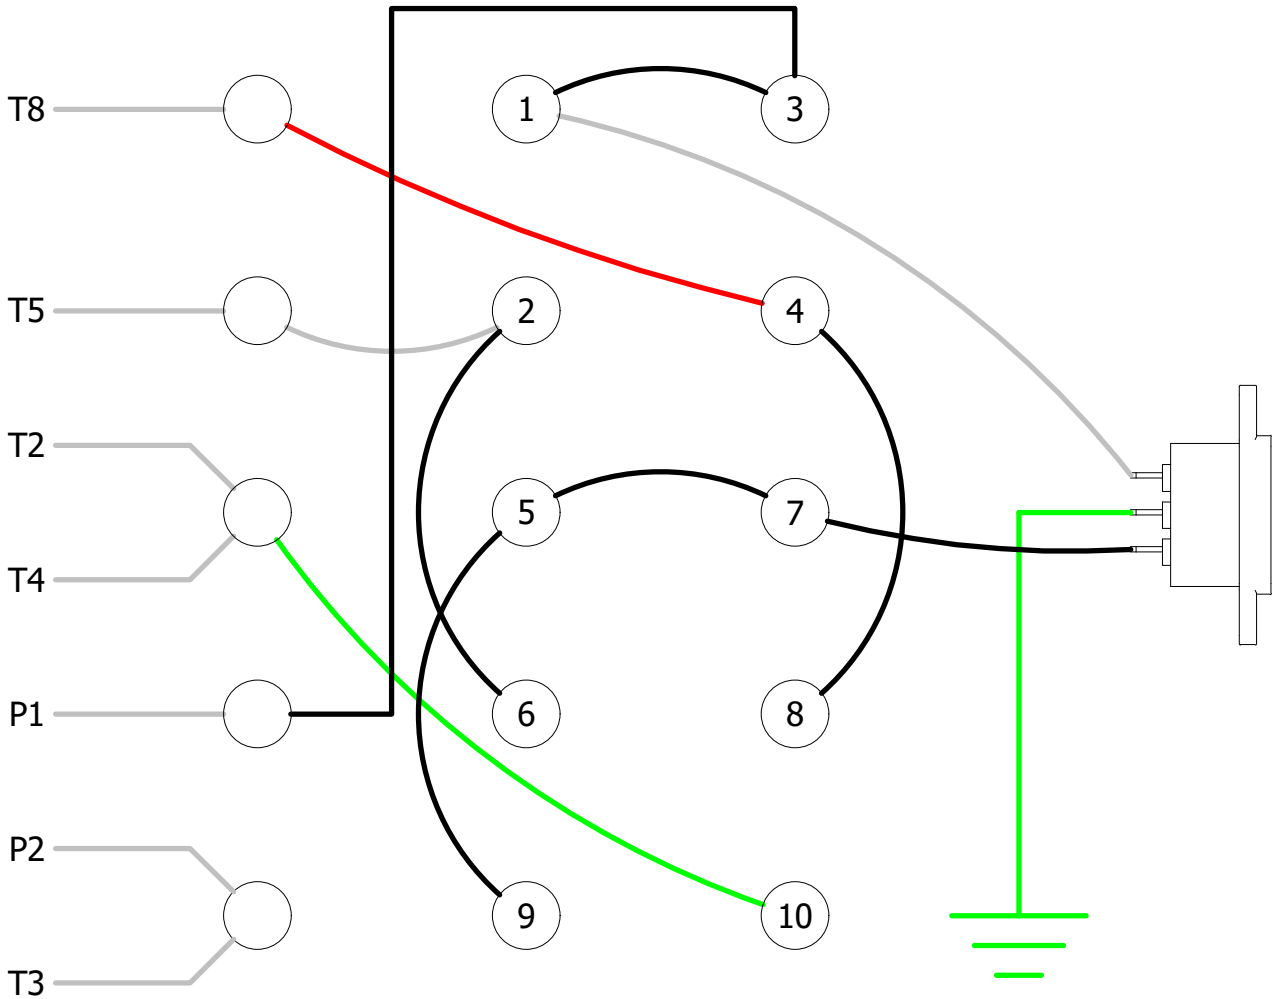

Haight Reversing Switch Wiring, 110VAC

Switch Legend			
	L	O	R
1-2	X		
3-4			X
5-6			X
7-8	X		
9-10	X		X

TOLERANCES ARE: .XX: ± .010 .XXX: ± .005 ANGULAR: ± .5°	FRONTLINE <i>international</i> 187 ASCOT PARKWAY CUYAHOGA FALLS, OH 44223
THIS DRAWING IS CONFIDENTIAL PROPERTY OF FRONTLINE INTERNATIONAL	
TITLE	10SS-NA-WM Wiring Diagram
DRAWN	CCB SHEET 3 OF 3