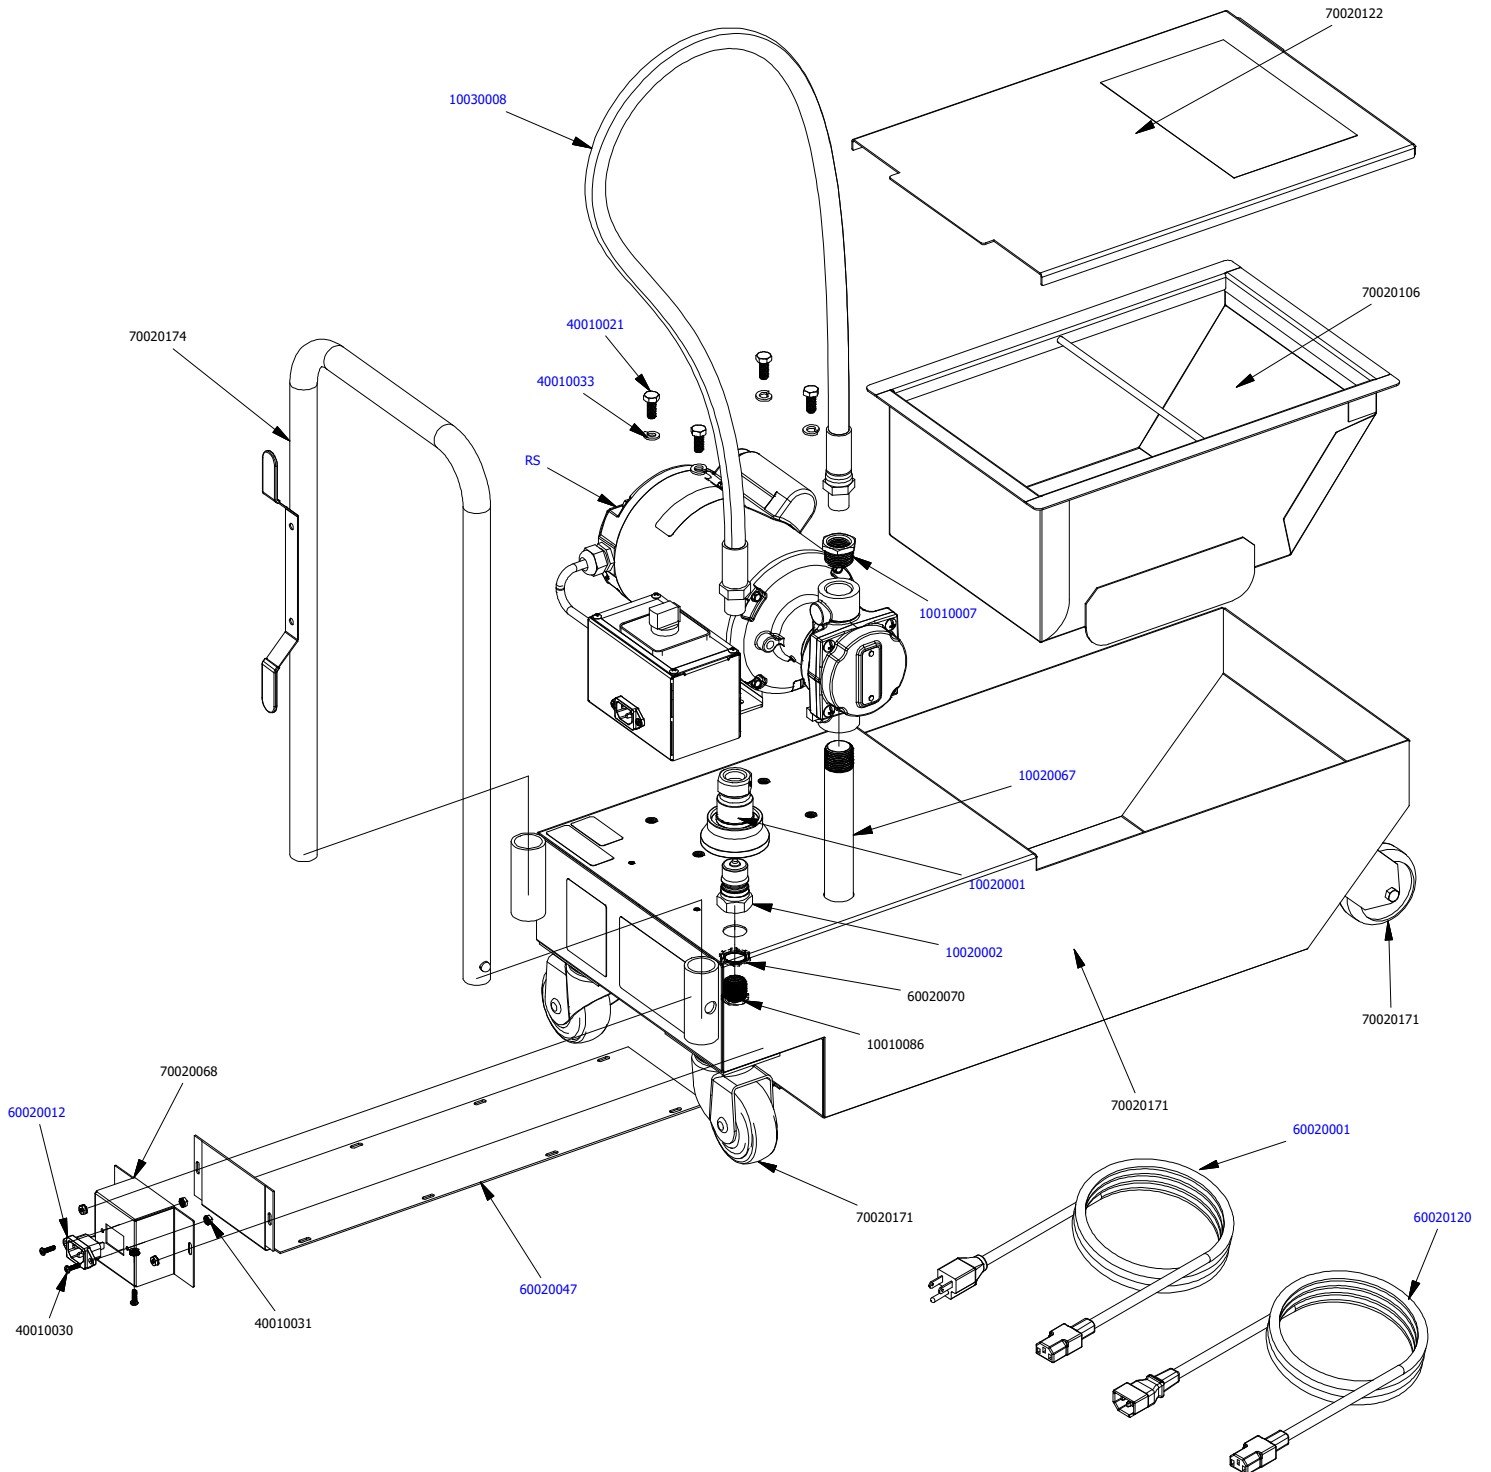

10SS-NA-WM Parts View

Part Number	Description	Qty	Part Number	Description	Qty
10010007	3/4" x 1/2" Galv. Reducing Hex Bushing	1	60020012	Panel Mount Receptacle for Molded Female Caddy Cord	1
10010086	1/2" to 3/8" Galv. Reducing Hex Bushing	1	60020047	Silicone Laminate Heater, 120V 150W	1
10020001	1/2" Quick Disconnect Fitting, Coupler, Food Grade	1	60020070	1/2" Conduit Locknut	1
10020002	1/2" Quick Disconnect Fitting, Nipple, Food Grade	1	60020120	Caddy Power Supply Cord, IEC for Control Panel	1
10020067	Low Profile Caddy Suck Pipe	1	70020068	Caddy Heater Junction Box	1
10030008	.500 White Kleenflow Hose, 48"L x 1/2" NPT	1	70020106	10SS Low Profile Caddy Filter Basket	1
40010021	5/16"-18 x 3/4" Unslotted Hex Screw	4	70020122	10SS Low Profile Caddy Lid	1
40010030	6-32 x 1/2" Pan Head Phillips Machine Screw Steel Zinc	3	70020171	10SS-NA-WM Rolling Chassis	1
40010031	6-32 Hex Keps Nut	5	70020174	Caddy Handle With Cord Wrap	1
40010033	5/16" Medium Split Lockwasher	4	RS	HR5 Motor & Pump w/ Reversing Switch Assembly	1
60020001	Caddy Power Supply Cord, NEMA 5-15 for US Outlet	1			

FRONTLINE
international
187 ASCOT PARKWAY
CUYAHOGA FALLS, OH 44223

TITLE 10SS-NA-WM Parts View
PART NUMBER 10SS-NA-WM
6/16/20 SHEET 1 OF 3