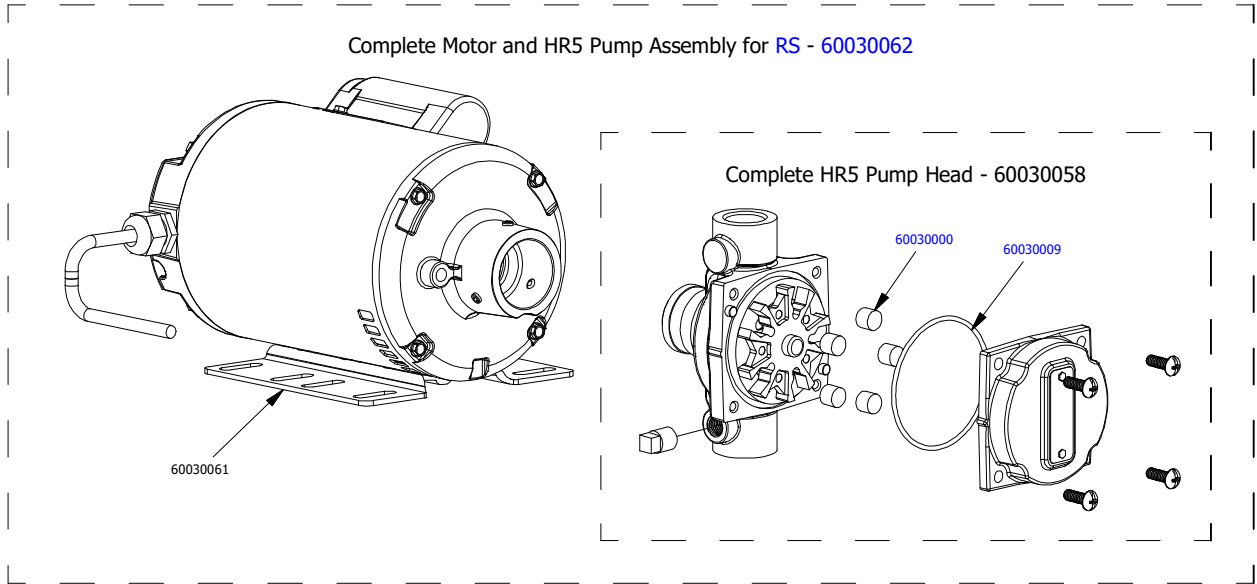

FRONTLINE
international
187 ASCOT PARKWAY
CUYAHOGA FALLS, OH 44223

TITLE 10SS-NA-WM Parts View
PART NUMBER 10SS-NA-WM
6/16/20 SHEET 1 OF 3

RS Parts View

Part Number	Description	Qty	Part Number	Description	Qty
40010002	8-32 X 3/8" Panhead Phillips Type F 410 SS Screw	6	60030058	HR5 Pump Head for 1/2HP Motor	1
40010030	6-32 x 1/2" Pan Head Phillips Machine Screw Steel Zinc	2	60030000	5 GPM Roller - Teflon	5
40010031	6-32 Hex Keps Nut Steel Zinc	2	60030009	Silicone O-Ring for Roller Pumps	1
50020127	Reversing Switch Faceplate Decal	1	60030063	HR5 Motor Only wired for RS w/ 12" Wire Lead	1
60020012	Panel Mount Receptacle for Molded Female Caddy Cord	1	60090000	1/2" NPT Domed Cord Strain Relief - Black	1
60020107	Three Position Reversing Switch	1	60090001	1/2" NPT Nut - Black	1
60020117	Reversing Switch Knob and Legend Plate (Text 1,0,2) Kit	1	70010122	SS Reversing Switch Housing	1
60030062	HR5 Motor & Pump wired for RS w/ 12" Wire Lead	1	70010123	SS Baco Switch Faceplate	1