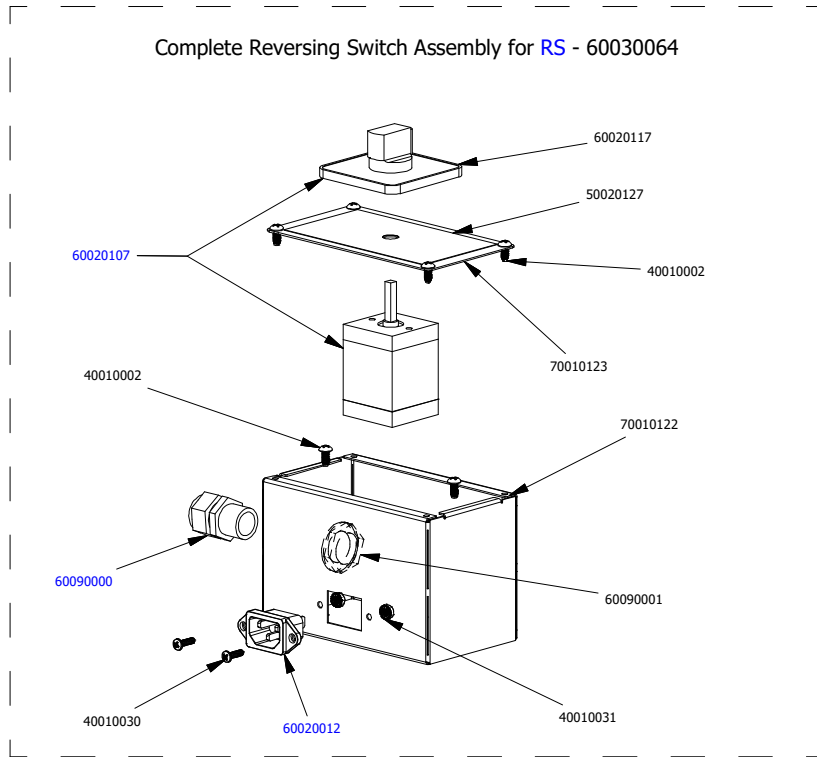

FRONTLINE
international
187 ASCOT PARKWAY
CUYAHOGA FALLS, OH 44223

TITLE 10SS-NA-WM Parts View
PART NUMBER 10SS-NA-WM
6/16/20 SHEET 1 OF 3

RS Parts View

Part Number	Description	Qty	Part Number	Description	Qty
40010002	8-32 X 3/8" Panhead Phillips Type F 410 SS Screw	6	60030058	HR5 Pump Head for 1/2HP Motor	1
40010030	6-32 x 1/2" Pan Head Phillips Machine Screw Steel Zinc	2	60030000	5 GPM Roller - Teflon	5
40010031	6-32 Hex Keps Nut Steel Zinc	2	60030009	Silicone O-Ring for Roller Pumps	1
50020127	Reversing Switch Faceplate Decal	1	60030063	HR5 Motor Only wired for RS w/ 12" Wire Lead	1
60020012	Panel Mount Receptacle for Molded Female Caddy Cord	1	60090000	1/2" NPT Domed Cord Strain Relief - Black	1
60020107	Three Position Reversing Switch	1	60090001	1/2" NPT Nut - Black	1
60020117	Reversing Switch Knob and Legend Plate (Text 1,0,2) Kit	1	70010122	SS Reversing Switch Housing	1
60030062	HR5 Motor & Pump wired for RS w/ 12" Wire Lead	1	70010123	SS Baco Switch Faceplate	1