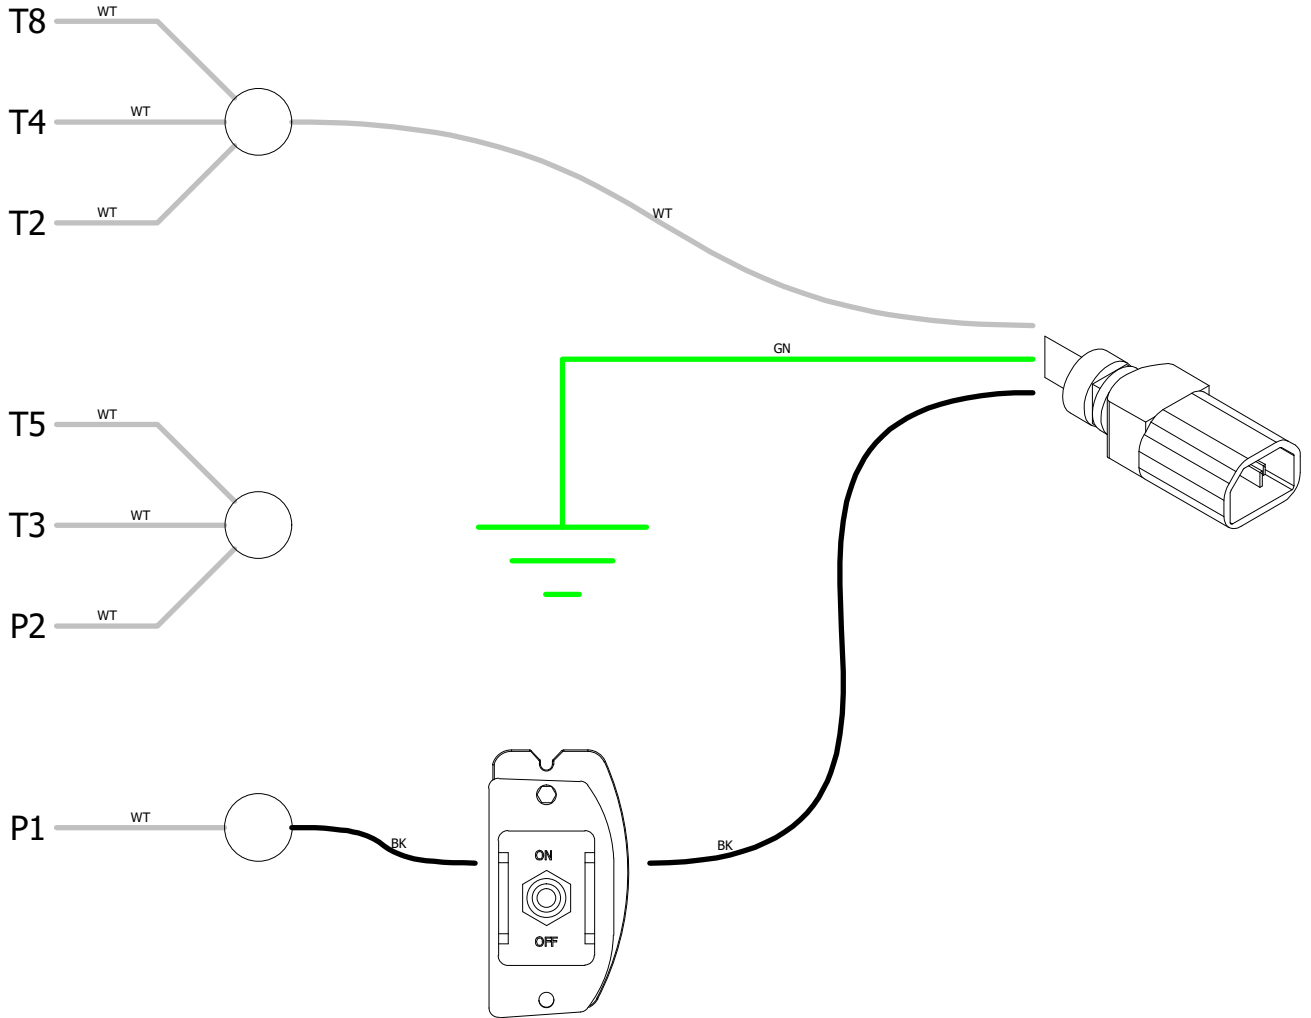

Haight Standard Wiring, 110VAC

TOLERANCES ARE:
.XX: ± .010
.XXX: ± .005
ANGULAR: ± .5°

FRONTLINE
international
187 ASCOT PARKWAY
CUYAHOGA FALLS, OH 44223

THIS DRAWING IS
CONFIDENTIAL
PROPERTY OF
FRONTLINE
INTERNATIONAL

TITLE 10SS-NA-FP Wiring
Diagram

DRAWN CCB SHEET 3 OF 3