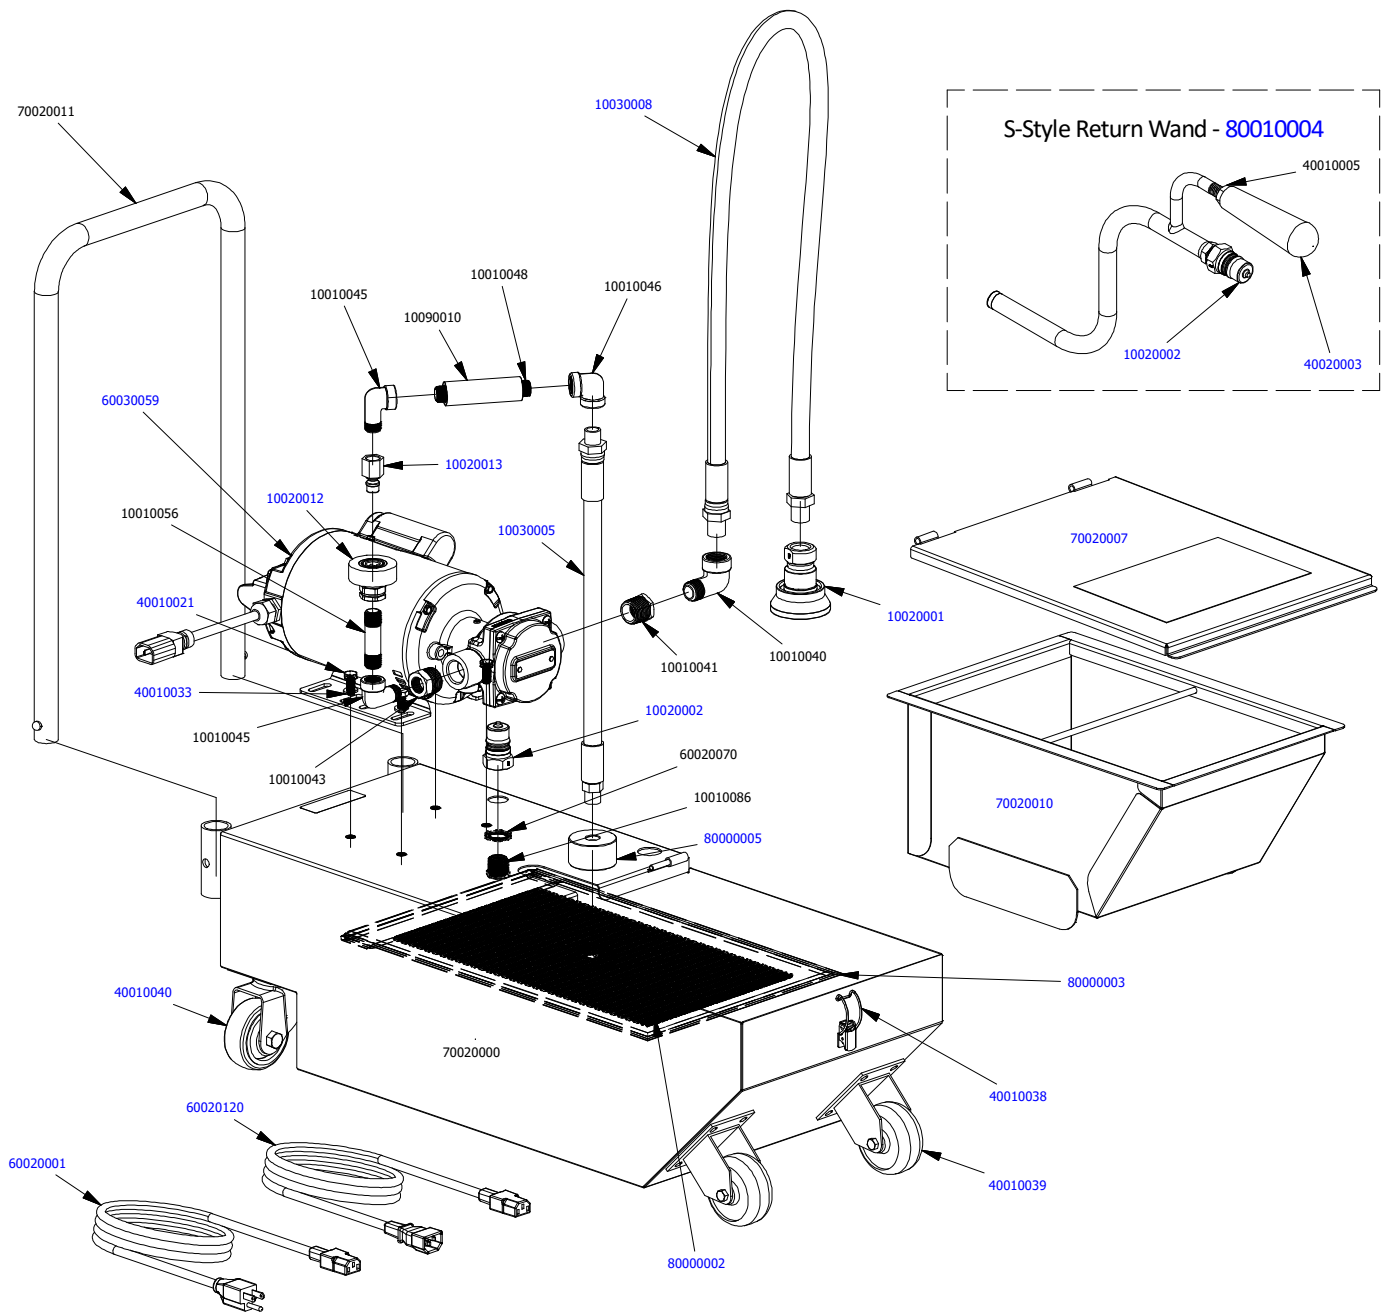

10SS-NA-FP Parts View

Part Number	Description	Qty	Part Number	Description	Qty
10010086	1/2" to 3/8" Galv. Reducing Hex Bushing	1	10010041	3/4" x 1/2" Stainless Hex Bushing	1
10020001	1/2" Quick Disconnect Fitting, Coupler, Food Grade	1	10010043	3/4" x 3/8" Stainless Hex Bushing	1
10020002	1/2" Quick Disconnect Fitting, Nipple, Food Grade	1	10010045	3/8" Stainless 90 deg. Street Elbow	1
10030008	.500 White Kleenflow Hose, 48"L x 1/2" NPT	1	10010056	3/8" x 2 1/2" Nipple, 304SS	1
40010021	5/16"-18 x 3/4" Unslotted Hex Screw	4	10020012	3/8" Quick Disconnect Plain Coupler with 3/8" female NPT	1
40010033	5/16" Medium Split Lockwasher	4	80000002	8-1/2" x 15" Filter Grid	1
60020001	Caddy Power Supply Cord, NEMA 5-15 for US Outlet	1	80000003	Filter Paper Envelope, 11-1/2" X20", 100/Ctn	1
60020070	1/2" Conduit Locknut	1	80000005	Top Cap for Filter Grip	1
60020120	Caddy Power Supply Cord, IEC for Control Panel	1	80010004	S-Style Return Wand	1
60030059	HR5 Motor & Pump w/Power Cord & Switch	1	40010005	1/2"-13 Stainless Hex Nut	1
70020007	10SS Caddy Lid	1	40020003	Black Wand Handle	1
70020010	10SS Caddy Filter Basket	1	10010045	3/8" Stainless 90 deg. Street Elbow	1
70020011	Caddy Handle	1	10010046	3/8" Stainless 90 deg. Elbow	1
70020137	10SS Rolling Chassis	1	10010048	3/8" x 4" Stainless Pipe Nipple	1
40010038	Caddy Lid Draw Latch	1	10020013	3/8" Quick Disconnect Plain Nipple with 3/8" female NPT	1
40010039	3" Rigid Caster, Poly Wheel	2	10030005	.500 White Kleenflow hose, 16.5"L 3/8" NPT	1
40010040	3" Swivel Caster, Poly Wheel	2	10090010	1" OD x 3/4" ID White Delrin Tube	1
10010040	1/2" Stainless 90 deg. Street Elbow	1			