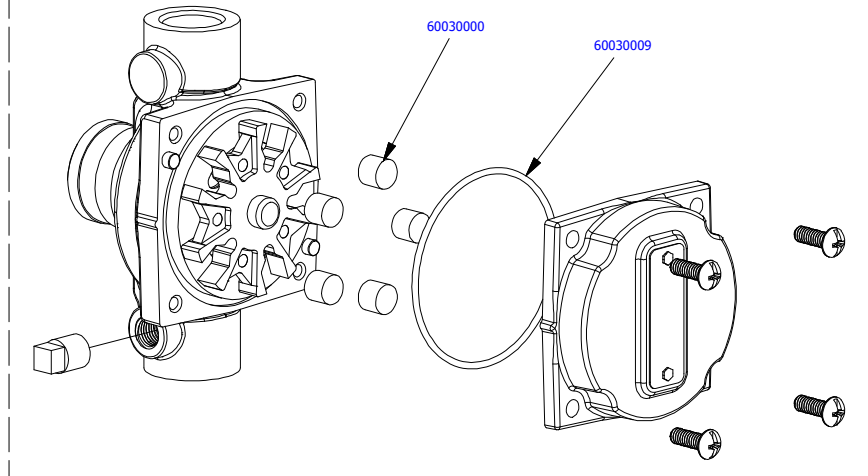

FRONTLINE
international
187 ASCOT PARKWAY
CUYAHOGA FALLS, OH 44223

TITLE 10SS-NA-FP Parts View
PART NUMBER 10SS-NA-FP
11/2/22 SHEET 1 OF 3

60030059

Parts View

Complete Pump Head - 60030058

Part Number	Description	Qty
60012010	10" Motor Wiring Hanes	1
60020070	1/2" Conduit Locknut	1
60030000	5 GPM Roller for Roller Pumps	5
60030009	Silicone O-Ring for Roller Pumps	1
60030058	HR5 Pump Head for 1/2HP Motor	1
60030061	HR5 Motor Only, No Power Cord or Switch	1
60090000	1/2" NPT Domed Cord Strain Relief	1