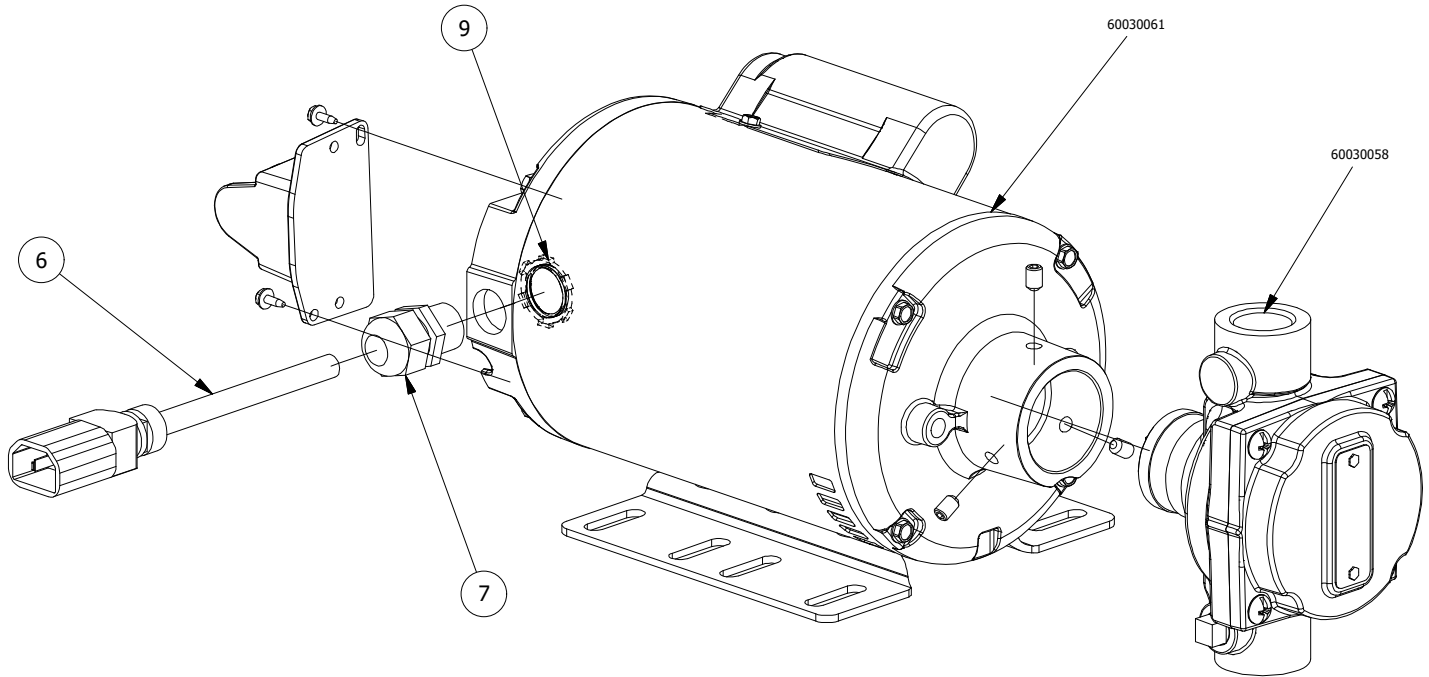

60030059

Parts View