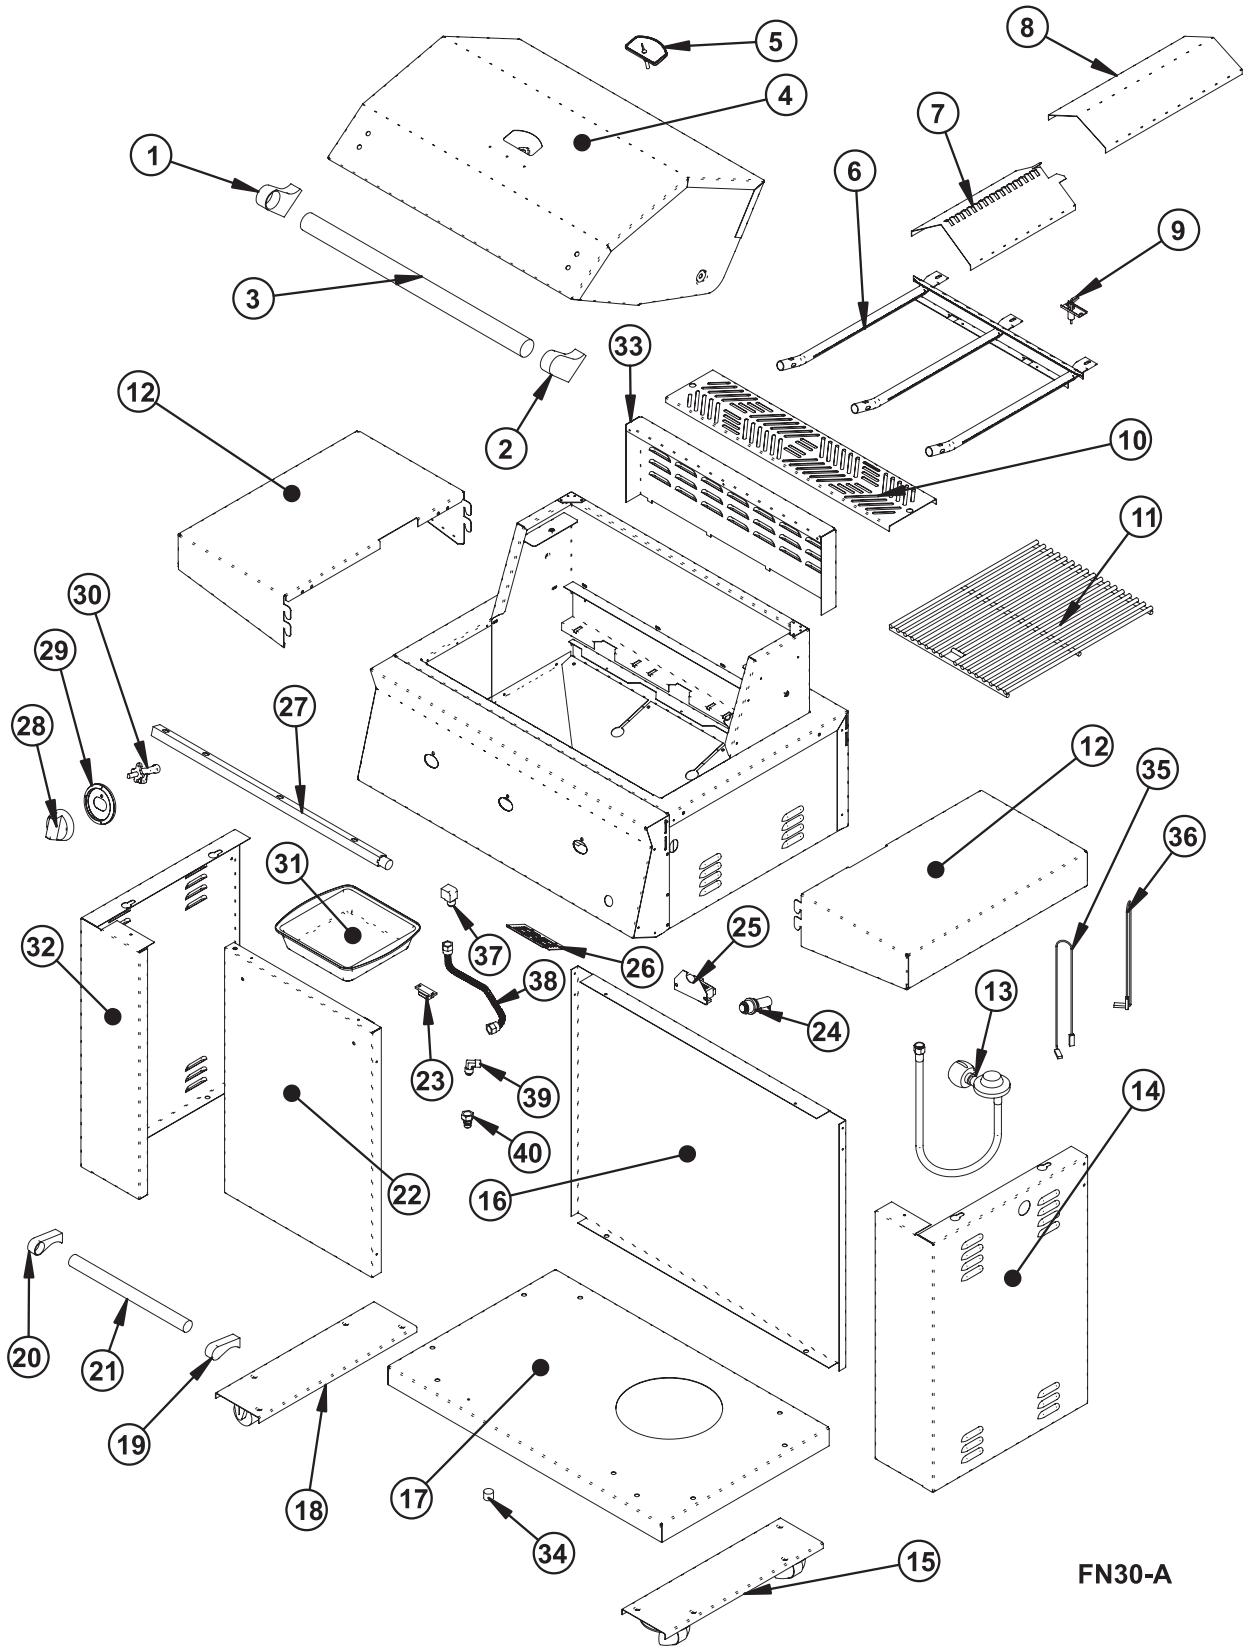

Copyright © 2005 Electrolux Home Products, Inc.  
 All rights reserved.

RECOMMENDED SPARE PARTS

**RECOMMENDED SPARE PARTS**

*Model Index:* A FN30LPD (FN30LPDC)  
 B FN30NGD (FN30NGDC)

POS. NO	PART NO.		DESCRIPTION
1	5304444388	A B	Handle End, hood, left
2	5304444390	A B	Handle End, hood, right
3	5304444452	A B	Handle, hood
4	5304444457	A B	Hood, grill
5 #	5304444392	A B	Guage, temperature
6 #	5304444460	A B	Burner, main, 3 cell
7	5304444398	A B	Flavor Grid, igniter cover, bottom, angle
8	5304444399	A B	Flavor Grid, burner cover, top, angle
9 #	5304444439	A B	Electrode, main burner
10	5304444461	A B	Shelf, warming rack
11	5304444459	A B	Grate, main burner
12	5304444437	A B	Shelf, left side
13 #	5304444675	A -	Regulator, LP
13 #	5304444424	- B	Regulator, NG
14	5304444416	A B	Panel, cart, right side
15	5304444418	A B	Channel, wheel, swivel
16	5304444454	A B	Panel, cart, back
17	5304444455	A B	Base, cart
18	5304445083	A B	Channel, wheel, fixed
19	5304444426	A B	Handle End, door, right
20	5304444425	A B	Handle End, door, left
21	5304444463	A B	Handle, door, 12.525 inch
22	5304444456	A B	Door, cart
23	5304444391	A B	Magnet, door
24	5304444404	A B	Housing, igniter battery
25 #	5304444642	A B	Igniter, 2-pole, no ground, with bracket
26	5304445082	A B	Panel, igniter access
27 #	5304445085	A B	Manifold
28	5304444405	A B	Knob, burner
29	5304444406	A B	Bezel, knob
30 #	5304445069	A -	Valve, burner, main/side, LP
30 #	5304445070	- B	Valve, burner, main/side, NG
31	5304444438	A B	Tray, drip pan
32	5304444427	A B	Panel, cart, left side
33	5304444458	A B	Cover, infrared burner
34	5304444419	A B	Door Stop
35 #	5304444431	A B	Wire, igniter, positive
36 #	5304444432	A B	Wire, igniter, negative
37 #	5304447621	A B	Elbow, gas fitting, manifold/hose
38 #	5304446174	A B	Hose, gas, 10", main supply
39 #	5304447623	A B	Elbow, main connection
40 #	5304447624	A B	Fitting, main connection
*	5304444441	A B	Bolt, valve/manifold
*	5304444442	A B	Bolt, wheel & cart
*	5304444443	A B	Nut, door, bottom pivot
*	5304444444	A B	Screw, door, bottom pivot
*	5304445048	A B	Screw, bezel/valve
*	5304444446	A B	Screw, hood handle end
*	5304444447	A B	Screw, self-tapping
*	5304444449	A B	Wire, igniter, main burner, left & right