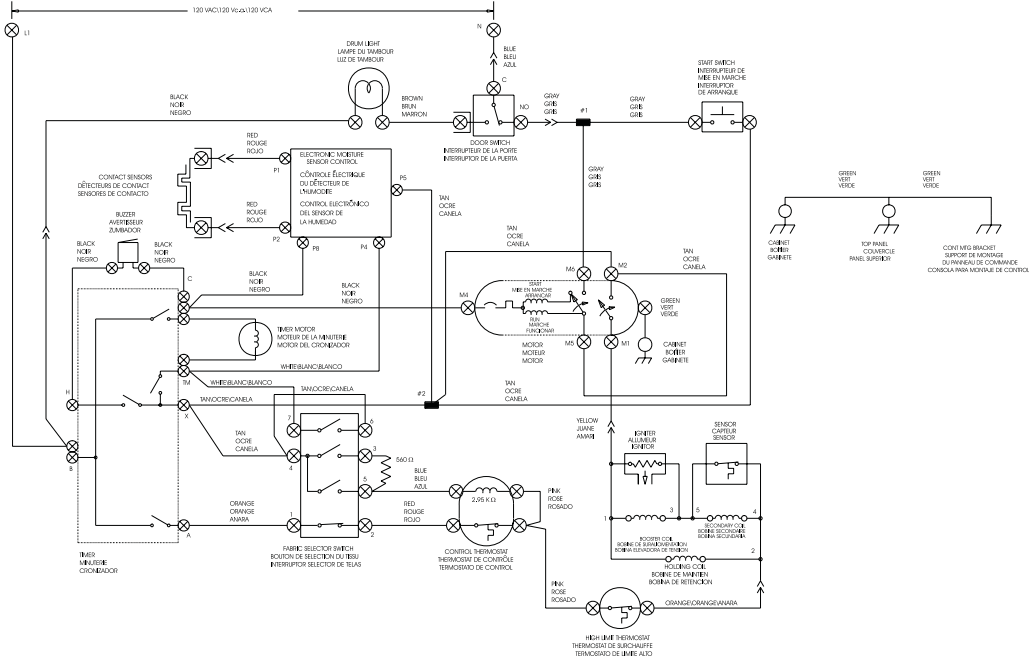

CAUTION: DISCONNECT ELECTRIC CURRENT BEFORE SERVICING. LABEL ALL WIRES PRIOR TO DISCONNECTION WHEN SERVICING CONTROLS. WIRING ERRORS CAN CAUSE IMPROPER AND DANGEROUS OPERATION. VERIFY PROPER OPERATION AFTER SERVICING.

ATTENTION: LORS DES OPÉRATIONS D'ENTRETIEN DES COMMANDES, ÉTIQUETER TOUS LES FILS AVANT DE LES DÉCONNECTER. TOUTE ERREUR DE CÂBLAGE PEUT ÊTRE UNE SOURCE DE DANGER ET DE PANNE. S'ASSURER QUE L'APPAREIL FONCTIONNE ADÉQUATEMENT UNE FOIS L'ENTRETIEN TERMINÉ.

ATENCIÓN: CUANDO SE REPARAN LOS CONTROLES, MARQUE TODOS CABLES CON ETIQUETAS ANTES DE DESCONECTARLOS. CUALQUIER ERRORES DE CABLEADO PUEDEN CAUSAR LA OPERACIÓN INADECUADA Y PELIGROSA, ASEGÚRESE DE QUE LA SECADOR FUNCIONE ADECUADAMENTE DESPUÉS DE REPARARLA.

WIRING CODES	CODES DE CÂBLAGE	COLEGOS DE ALAMBIADOS
⊗	BOURNE DÉCONNECTANT TERMINAL	TERMINAL DE DISCONEXIÓN TEMP.
+	CONNECTION	CONEXIÓN
+	NO CONNECTION	NO CONEXIÓN
+	MOTOR SWITCH	INTERRUPTOR DEL MOTOR
+	FUSE	FUSIBLE
+	MOTOR PROTECTOR	PROTECTOR DEL MOTOR
+	CHARGE/DRUM GROUND	PUESTA A TIERRA DEL CARGUE/DRUM
+	SCREW TERMINAL	BORNE DE TORNILLO
+	WIRELESS CONNECTOR TERMINAL	TERMINAL CONECTOR DE CONDENADO
+	RELAYED TERMINAL	TERMINAL RELAYADO