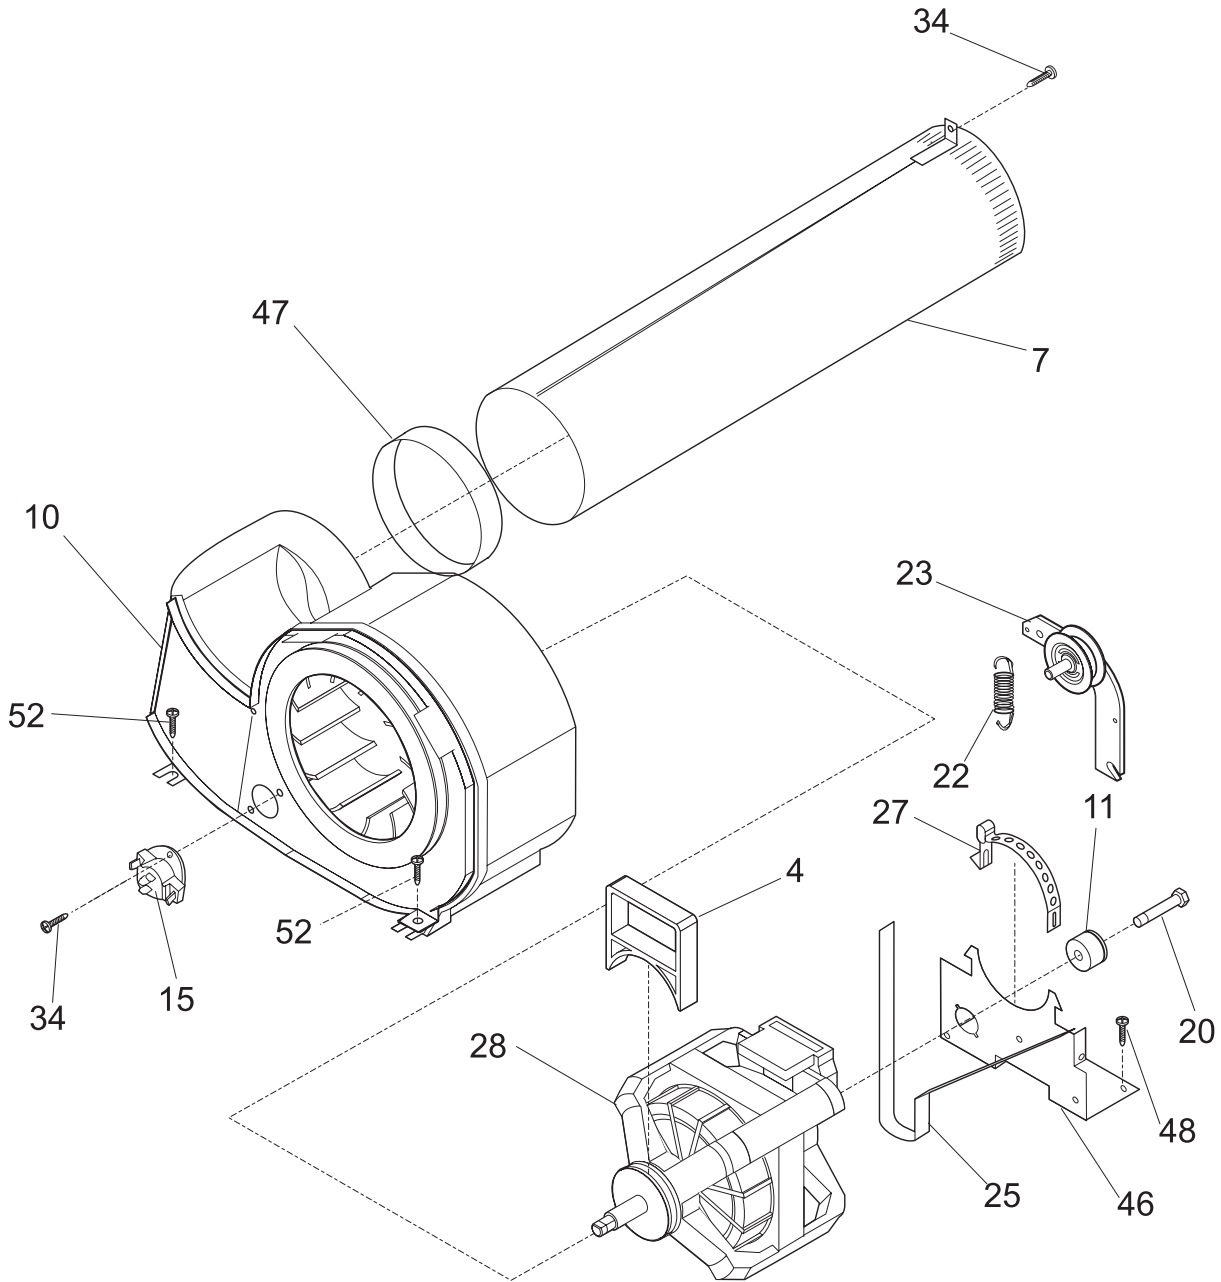

CRGR442AS1
CONTROLS/TOP PANEL

P16C0208

CONTROLS/TOP PANEL

POS. NO	PART NO	DESCRIPTION
1	131717300	Timer-dryer
2	134096100	Spacer-console mounting
4	134034900	Knob-rotary-wht "Z" cons
5	134019900	Closure-front-wht "Z" cons
7	3205821	Clip-top panel to front panel
9	131992900	Backsheet "Z" cons-FSD/TAW
10 #	131447800	Switch-start
11	131587400	Bracket-Control Board (2)
12 #	131620200	Control Board, moisture sensor
15 #	131641900	Switch-temperature
16	134034300	Screw
17	131993000	Brkt-cont mtg "Z" cons-Delta
18	134103400	Trimplate FDE/B1RRHZ
20	134019610	End cap-LH-wht "Z" cons
21	134035500	Asmy-knob-timer-dry wht/gray
22	131266300	Screw-end cap, cr oval head, 8-18AB x 1.250, black
23	134005400	Harn-FSD R&S gas
25	5303015671	Screw, 8-18 x .375
27	131197000	Clip-control panel
31	134019600	End cap-RH-wht "Z" cons
35	131243200	Switch-extra rinse/speed
38	131629400	Buzzer-mini
39	131168200	Screw, 8-18 x 0.31
45	131205100	Screw, #8 pan head, 10-10B x 0.50, cr/sq drive
53	134086802	Panel-top FS wht
56	131243800	Screw-brkt top, pan hd locking, 8-32CA x 0.375, cr/sq drive
* #	131629600	Harness-buzzer, mini