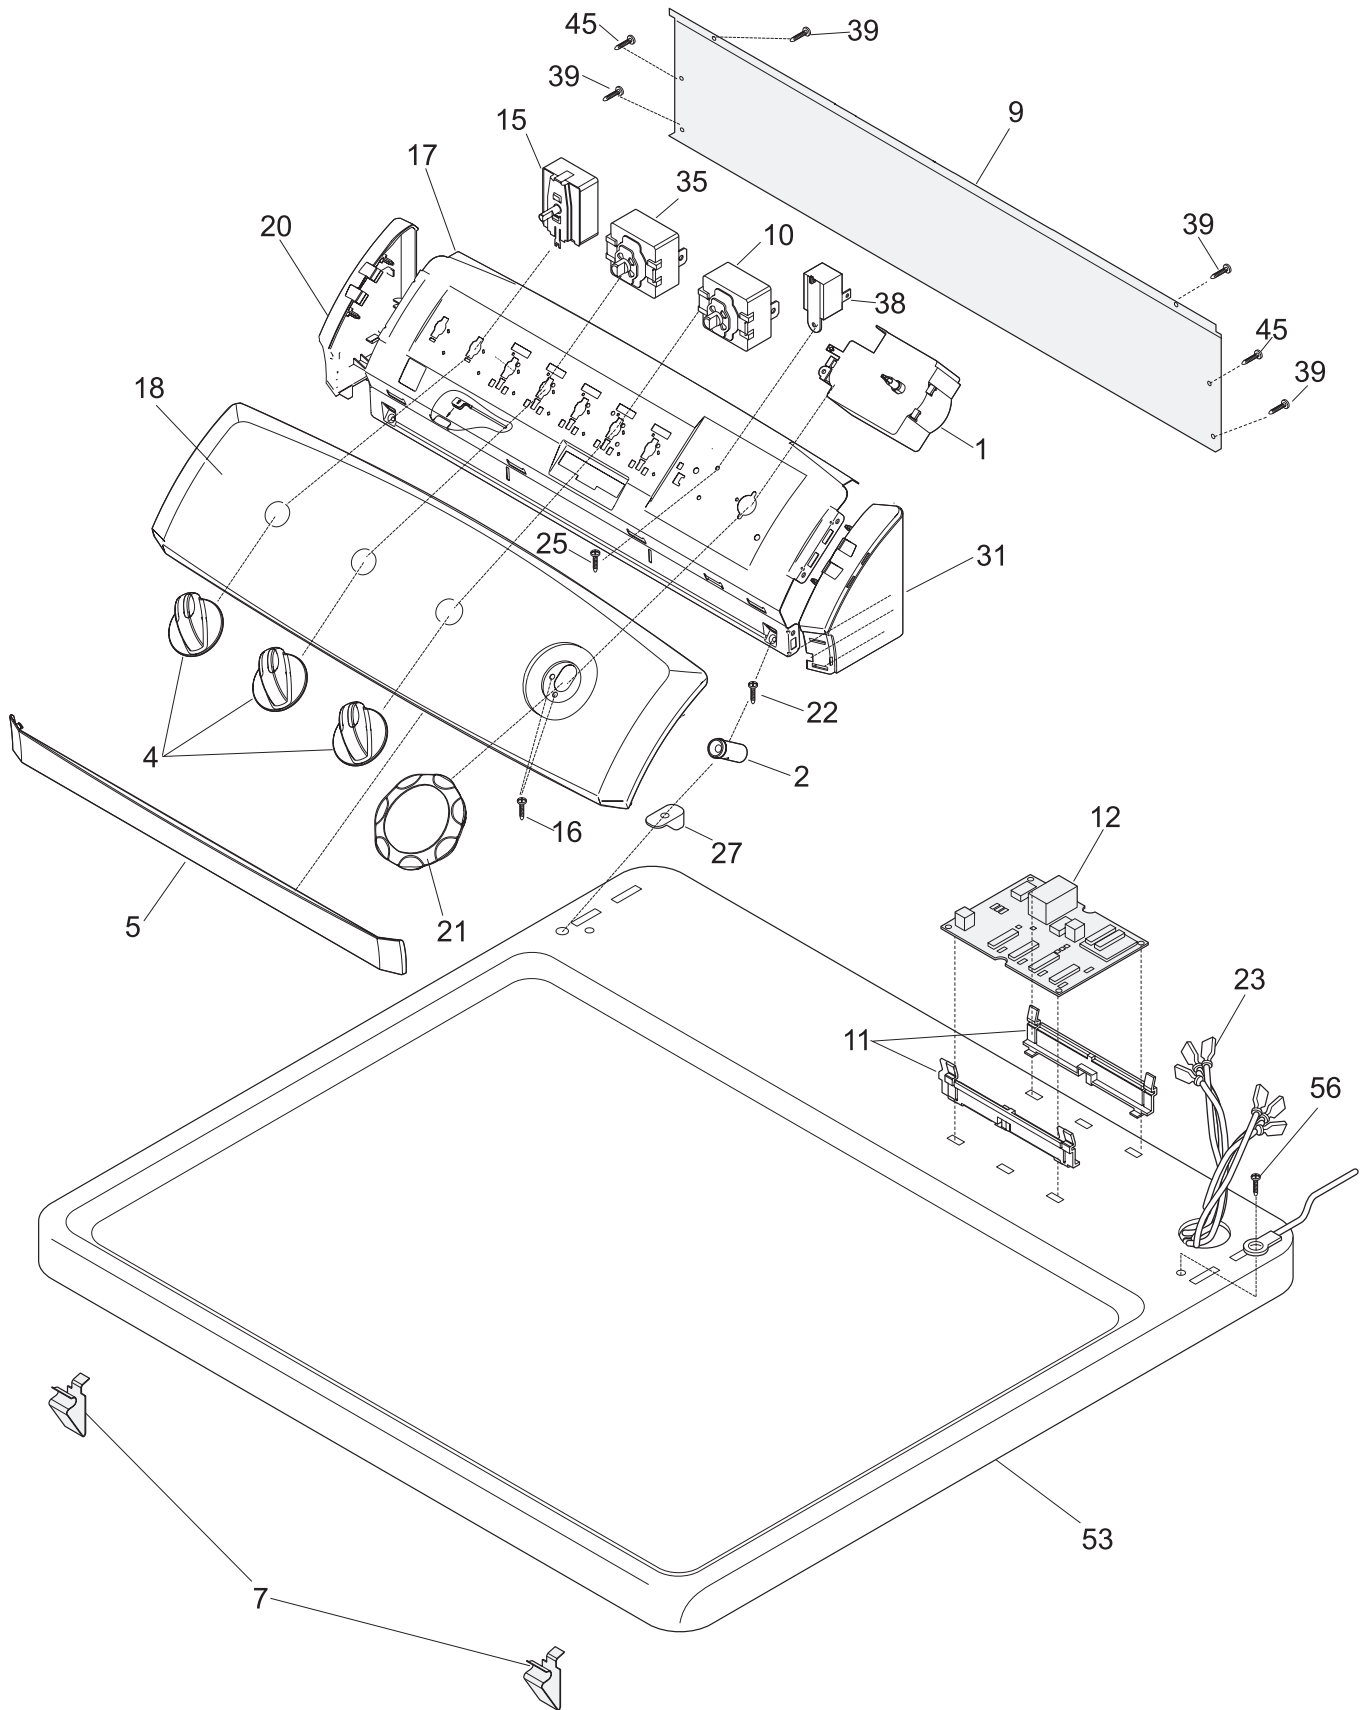

CRGR442AS1
CONTROLS/TOP PANEL

P16C0208

CONTROLS/TOP PANEL

POS. NO	PART NO	DESCRIPTION
1	131717300	Timer-dryer
2	134096100	Spacer-console mounting
4	134034900	Knob-rotary-wht "Z" cons
5	134019900	Closure-front-wht "Z" cons
7	3205821	Clip-top panel to front panel
9	131992900	Backsheet "Z" cons-FSD/TAW
10 #	131447800	Switch-start
11	131587400	Bracket-Control Board (2)
12 #	131620200	Control Board, moisture sensor
15 #	131641900	Switch-temperature
16	134034300	Screw
17	131993000	Brkt-cont mtg "Z" cons-Delta
18	134103400	Trimplate FDE/B1RRHZ
20	134019610	End cap-LH-wht "Z" cons
21	134035500	Asmy-knob-timer-dry wht/gray
22	131266300	Screw-end cap, cr oval head, 8-18AB x 1.250, black
23	134005400	Harn-FSD R&S gas
25	5303015671	Screw, 8-18 x .375
27	131197000	Clip-control panel
31	134019600	End cap-RH-wht "Z" cons
35	131243200	Switch-extra rinse/speed
38	131629400	Buzzer-mini
39	131168200	Screw, 8-18 x 0.31
45	131205100	Screw, #8 pan head, 10-10B x 0.50, cr/sq drive
53	134086802	Panel-top FS wht
56	131243800	Screw-brkt top, pan hd locking, 8-32CA x 0.375, cr/sq drive
* #	131629600	Harness-buzzer, mini