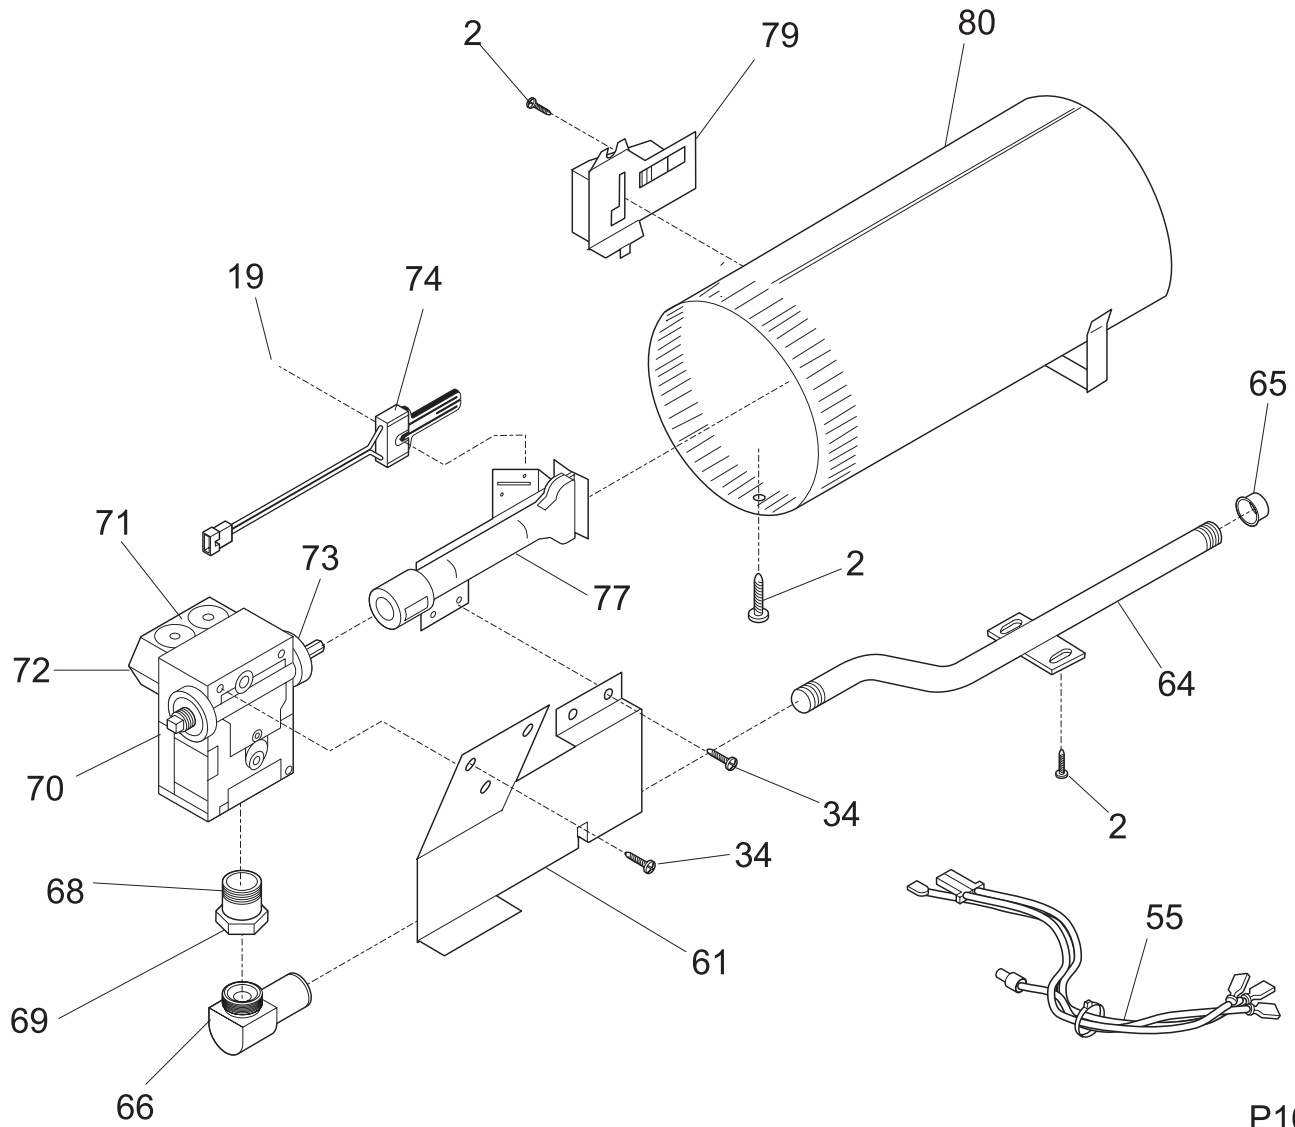

CRGR442AS1
CONTROLS/TOP PANEL

P16C0208

CONTROLS/TOP PANEL

POS. NO	PART NO	DESCRIPTION
1	131717300	Timer-dryer
2	134096100	Spacer-console mounting
4	134034900	Knob-rotary-wht "Z" cons
5	134019900	Closure-front-wht "Z" cons
7	3205821	Clip-top panel to front panel
9	131992900	Backsheet "Z" cons-FSD/TAW
10 #	131447800	Switch-start
11	131587400	Bracket-Control Board (2)
12 #	131620200	Control Board, moisture sensor
15 #	131641900	Switch-temperature
16	134034300	Screw
17	131993000	Brkt-cont mtg "Z" cons-Delta
18	134103400	Trimplate FDE/B1RRHZ
20	134019610	End cap-LH-wht "Z" cons
21	134035500	Asmy-knob-timer-dry wht/gray
22	131266300	Screw-end cap, cr oval head, 8-18AB x 1.250, black
23	134005400	Harn-FSD R&S gas
25	5303015671	Screw, 8-18 x .375
27	131197000	Clip-control panel
31	134019600	End cap-RH-wht "Z" cons
35	131243200	Switch-extra rinse/speed
38	131629400	Buzzer-mini
39	131168200	Screw, 8-18 x 0.31
45	131205100	Screw, #8 pan head, 10-10B x 0.50, cr/sq drive
53	134086802	Panel-top FS wht
56	131243800	Screw-brkt top, pan hd locking, 8-32CA x 0.375, cr/sq drive
* #	131629600	Harness-buzzer, mini

P16B0011

BURNER

POS. NO	PART NO	DESCRIPTION
2	131168200	Screw, 8-18 x 0.31
19	131715500	Clip-igniter
34	131243700	Screw, pan head, 8-18AB x 0.375, cr/sq drive
55 #	131827100	Harness-gas valve
61	131418701	Bracket-burner
64	134145300	Pipe
65	08015112	Cap-pipe
66	131512000	Elbow-coupler
68	5362791200	Tail piece, brass
69	08015194	Nut-union, hex
70 #	5303207409	Valve-gas
71 #	5303307291	Coil-secondary
72 #	5303307292	Coil-booster
73	5303207410	Orifice, natural gas
74 #	5303281151	Ignitor Assy
77 #	131762900	Assy-burner
79 #	5303281135	Sensor
80 #	131904600	Asmy-burner tube/sensor
* #	131776600	LP Conversion Kit