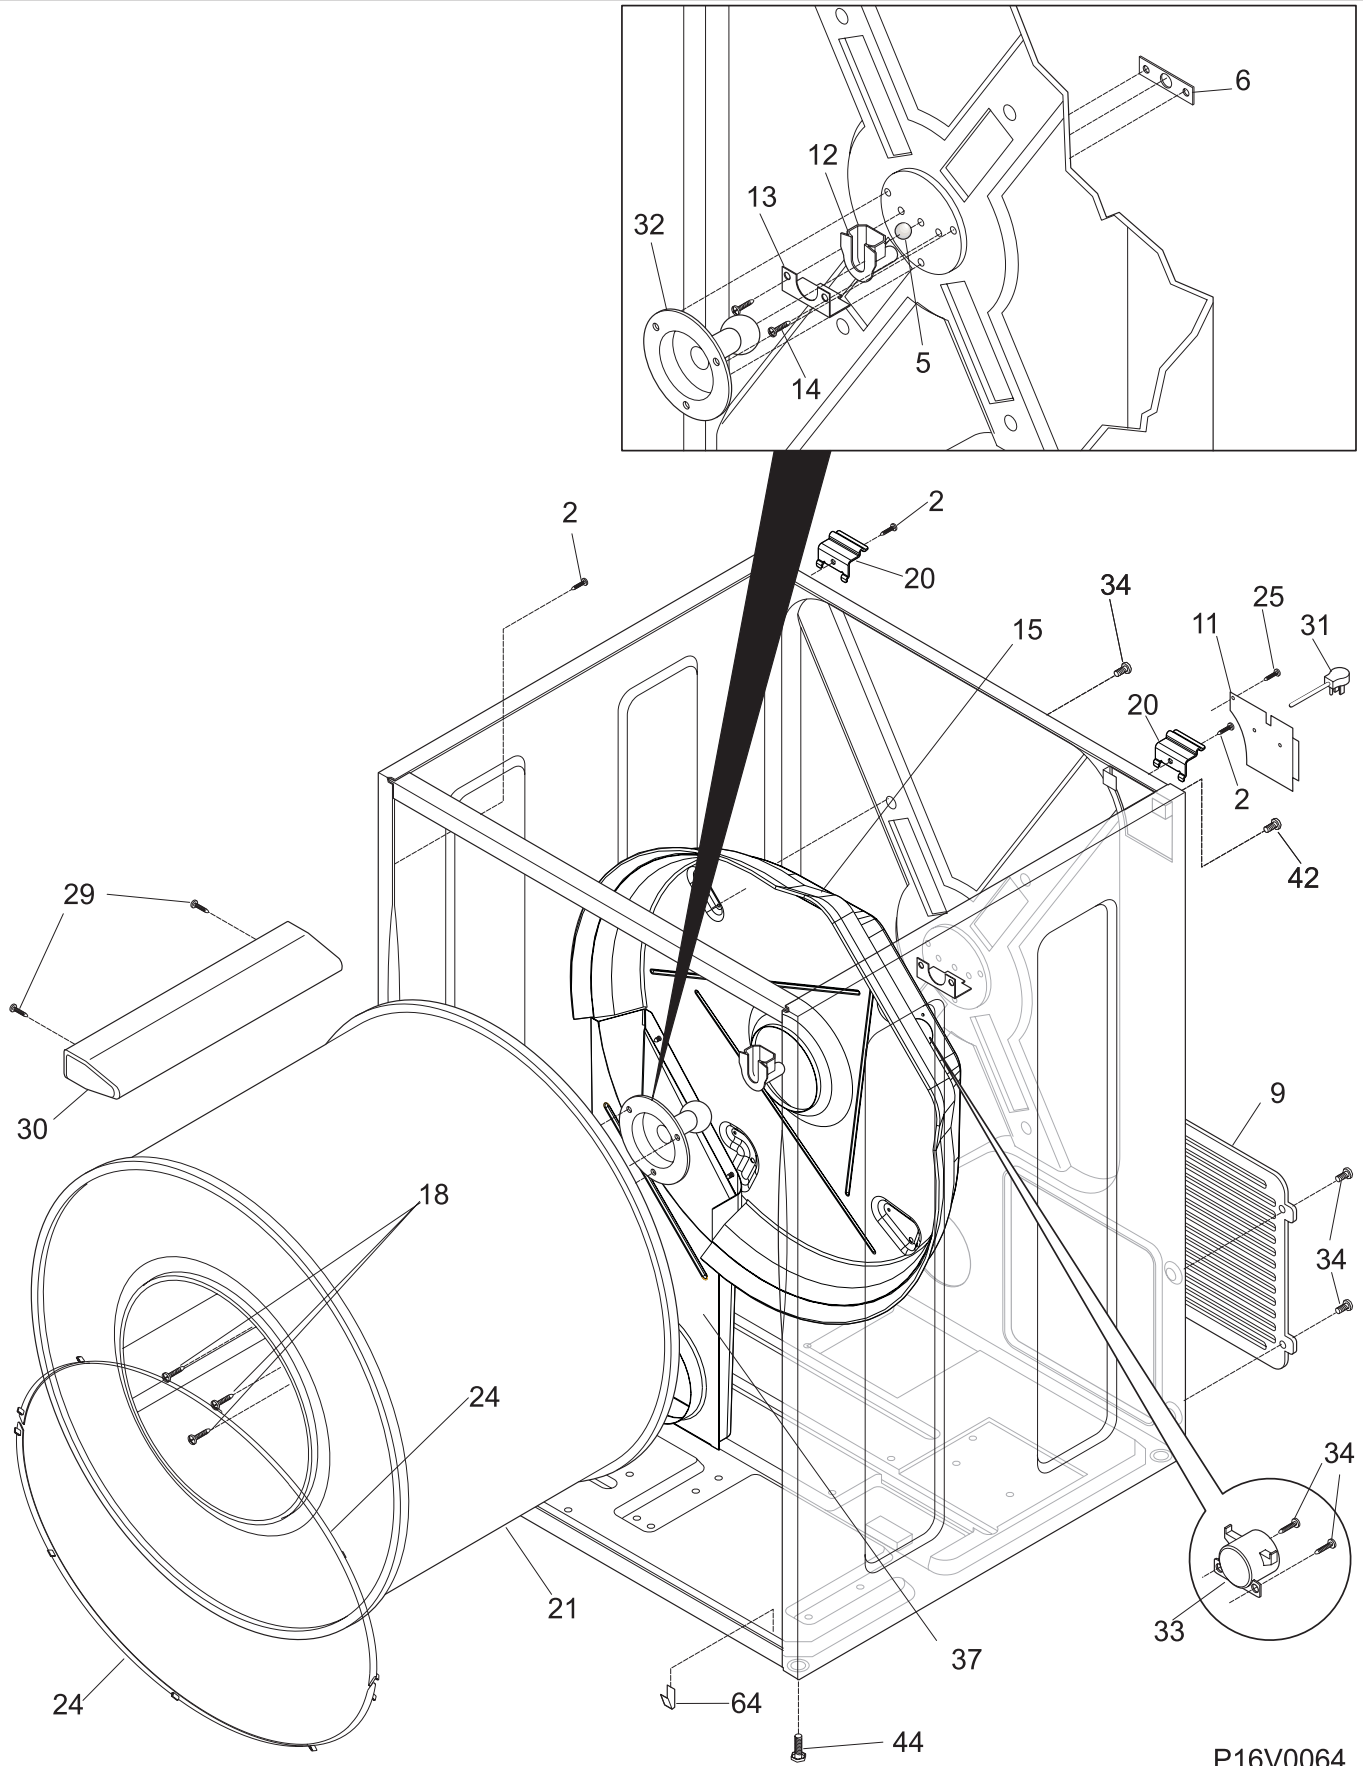

ELECTROLUX HOME PRODUCTS NORTH AMERICA
400 Des Moines St., Webster City IA 50595-1499

Publication No.
5995368957
020322
ENG/SERVICE/JAM
361

GAS - DRYER

**Model No.
CRGR442A**

P16V0064

CABINET/DRUM

POS. NO	PART NO	DESCRIPTION
2	131168200	Screw, 8-18 x 0.31
5	5303281019	Ball
6	5303281020	Clip-ball
9	131793201	Panel-access
11	131363200	Cover-term block
12	131825900	Bearing-drum support
13	131724300	Bracket-bearing
14	131205400	Screw-bracket, 10-16B x 1.375, cr/sq drive
15	131600500	Asmy-heater
18	131477000	Screw-shaft & baffle, comb ph ab spcl, 10-16 x .375
20	131469100	Bracket-hinge
21	134122532	Asmy-FS drum-gas-galv
24	131963900	Glide-drum
25	5303015671	Screw, 8-18 x .375
29	131382300	Screw-vane, quadrex head, 10-14 x 1.00, special
30	5303201200	Vane
31	134102200	Cord-electric power
32	131777700	Asmy-shaft (ballhitch)
33 #	5308015399	Thermostat-safety
34	131243700	Screw, pan head, 8-18AB x 0.375, cr/sq drive
37	131952100	Duct-heat
42	131301100	Screw-ground cab, hex washer head, 10-32T x 0.375, serrated head
44	134037100	Leg-leveling
64	131704600	Clip
*	5303307893	Lubricant, high temp
* #	5303281153	Rear Bearing Kit, includes 5, 6, 12, 13, 14, 18, 32