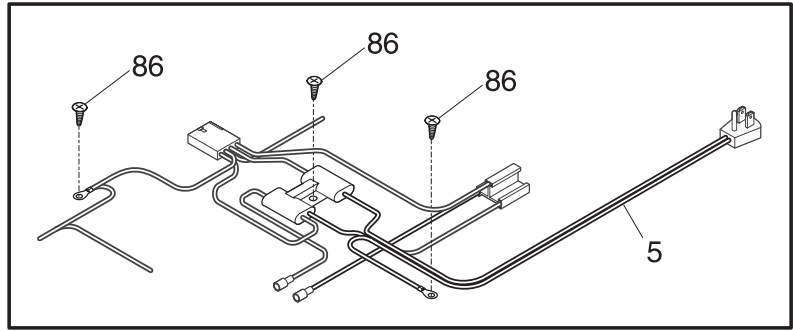

DOOR

P08D0272

DOOR

POS. NO	PART NO.	DESCRIPTION
1	216480801	Gasket-door, white
9	216061502	Panel-inner lid, white
10	216923001	Plug button, 1/4", white
11	216106014	Panel-outer lid, white
27	5303212828	Clip, panel mtg

CABINET

P08C0367

CABINET

POS. NO	PART NO.	DESCRIPTION
6	216855700	Breaker, hinge side
11	216855706	Breaker-ends, white
12A	216373000	Frame-nameplate
18	216707200	Knob, temp control
21 #	216787700	Control-temperature
27	216337700	Screw, hex washer head, 10-24 x 0.500
28	216478800	Hinge Assy
30	216105500	Breaker-corners, white
71	131168200	Screw, pan head, 8-18B x 0.31
75	216782000	Panel-access, white
*	5303305324	Paint, touch-up, white
*	216793804	Energy Guide

SYSTEM

P08S0305

SYSTEM

POS. NO	PART NO.	DESCRIPTION
1	5300120779	Condenser
4	216634500	Drier-filter
5 #	216696400	Harness-electrical
22	216056400	Clip, compressor mtg, SPRING
27	5308002681	Grommet, compressor
29 #	216784000	Compressor, w/o electricals
30	216649312	Controller
32	216649200	Clip, controller
55 #	218909912	Capacitor-run, 220 VAC, 12 microfarad
85	216818300	Wire-ground
86	216707700	Screw, 8-18 X 1/2