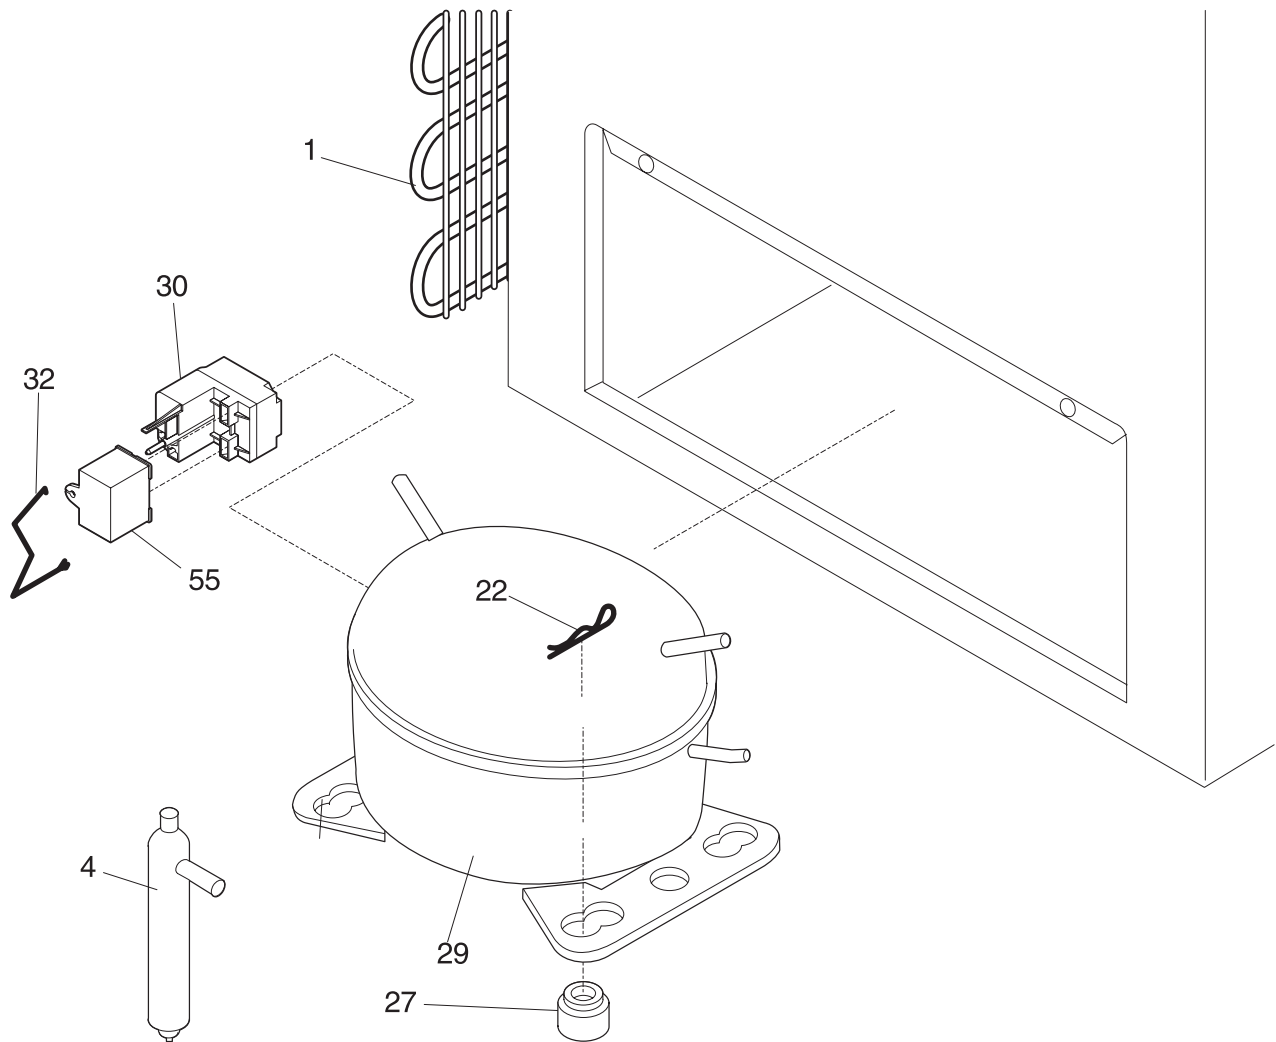

DOOR

P08D0272

DOOR

POS. NO	PART NO.	DESCRIPTION
1	216480801	Gasket-door, white
9	216061502	Panel-inner lid, white
10	216923001	Plug button, 1/4", white
11	216106014	Panel-outer lid, white
27	5303212828	Clip, panel mtg

CABINET

P08C0367

CABINET

POS. NO	PART NO.	DESCRIPTION
6	216855700	Breaker, hinge side
11	216855706	Breaker-ends, white
12A	216373000	Frame-nameplate
18	216707200	Knob, temp control
21 #	216787700	Control-temperature
27	216337700	Screw, hex washer head, 10-24 x 0.500
28	216478800	Hinge Assy
30	216105500	Breaker-corners, white
71	131168200	Screw, pan head, 8-18B x 0.31
75	216782000	Panel-access, white
*	5303305324	Paint, touch-up, white
*	216793804	Energy Guide

SYSTEM

P08S0305

SYSTEM

POS. NO	PART NO.	DESCRIPTION
1	5300120779	Condenser
4	216634500	Drier-filter
5 #	216696400	Harness-electrical
22	216056400	Clip, compressor mtg, SPRING
27	5308002681	Grommet, compressor
29 #	216784000	Compressor, w/o electricals
30	216649312	Controller
32	216649200	Clip, controller
55 #	218909912	Capacitor-run, 220 VAC, 12 microfarad
85	216818300	Wire-ground
86	216707700	Screw, 8-18 X 1/2