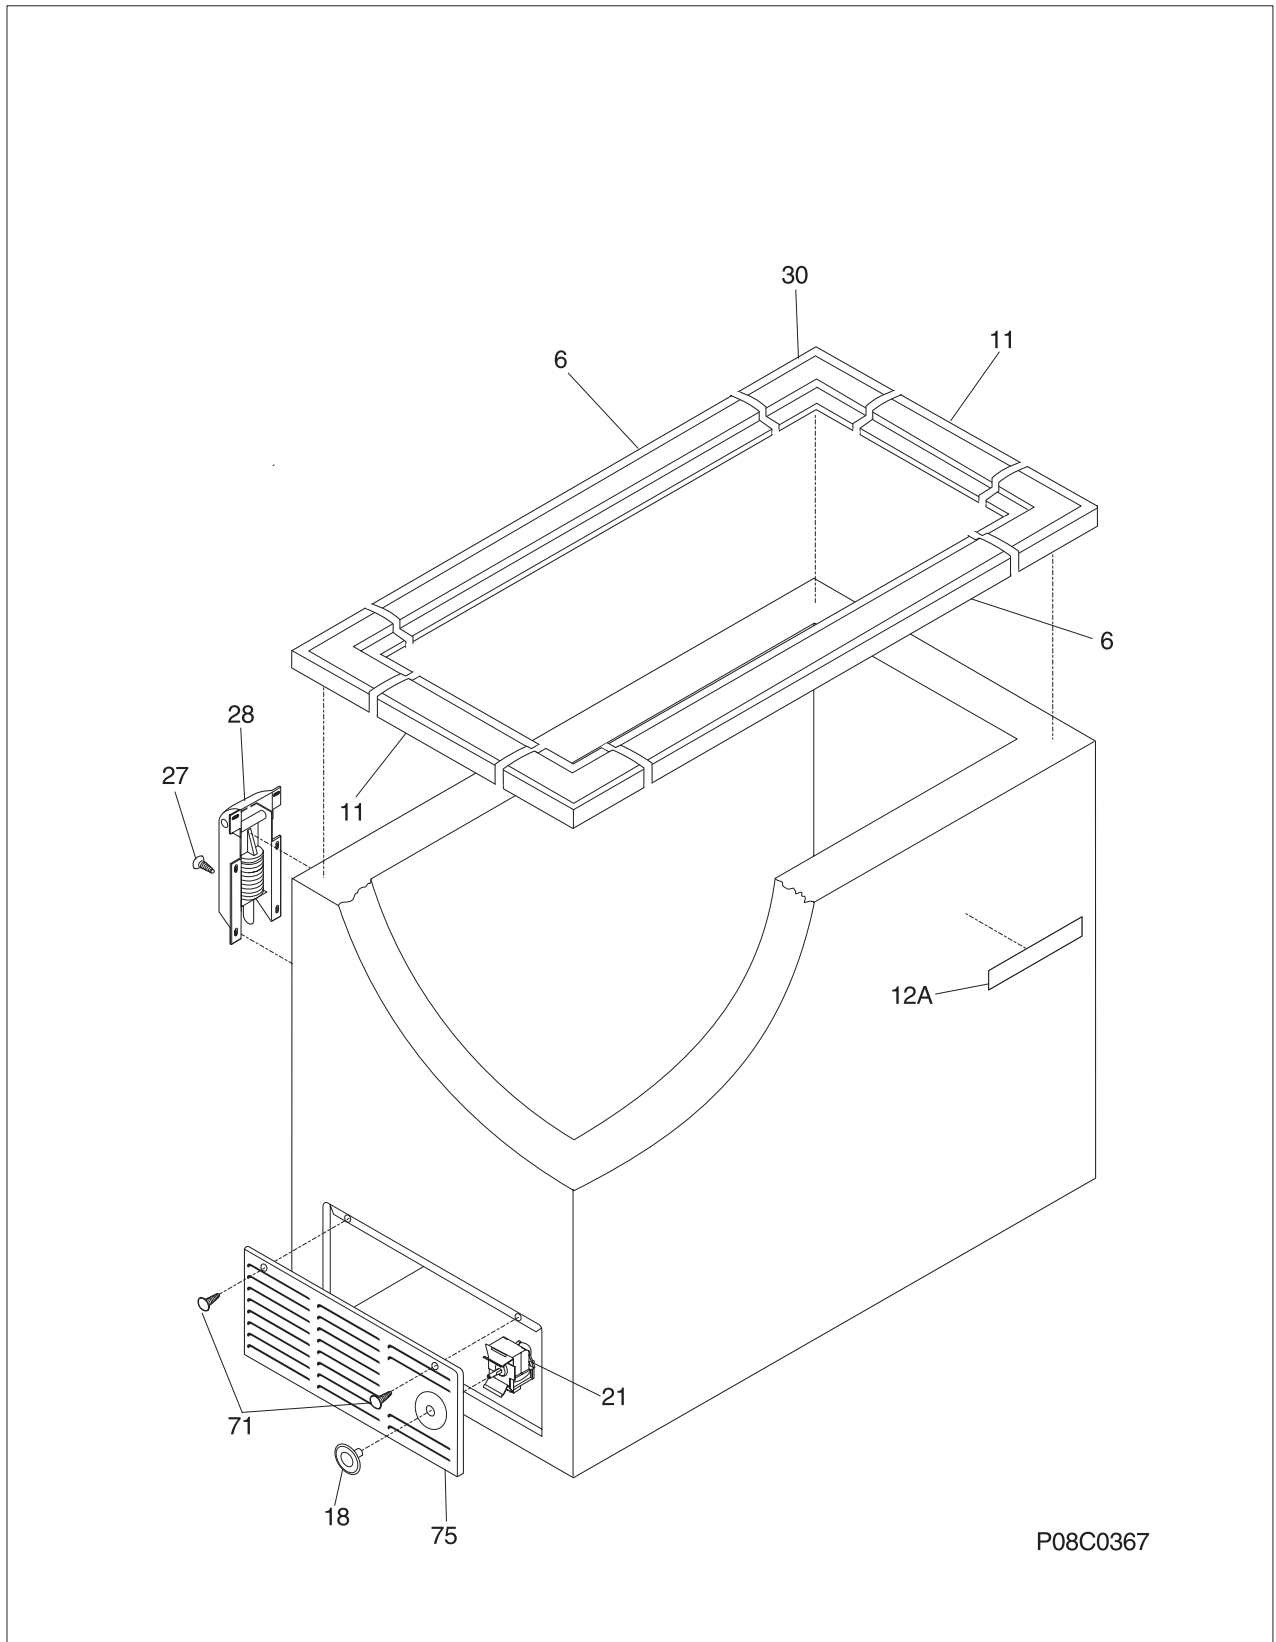

DOOR

P08D0272

DOOR

POS. NO	PART NO.	DESCRIPTION
1	216480801	Gasket-door, white
9	216061502	Panel-inner lid, white
10	216923001	Plug button, 1/4", white
11	216106014	Panel-outer lid, white
27	5303212828	Clip, panel mtg

CABINET

P08C0367

CABINET

POS. NO	PART NO.	DESCRIPTION
6	216855700	Breaker, hinge side
11	216855706	Breaker-ends, white
12A	216373000	Frame-nameplate
18	216707200	Knob, temp control
21 #	216787700	Control-temperature
27	216337700	Screw, hex washer head, 10-24 x 0.500
28	216478800	Hinge Assy
30	216105500	Breaker-corners, white
71	131168200	Screw, pan head, 8-18B x 0.31
75	216782000	Panel-access, white
*	5303305324	Paint, touch-up, white
*	216793804	Energy Guide