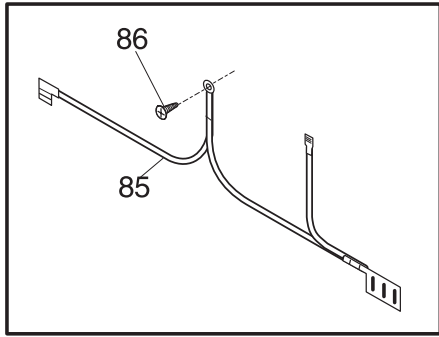

DOOR

P08D0272

DOOR

POS. NO	PART NO.	DESCRIPTION
1	216480801	Gasket-door, white
9	216061502	Panel-inner lid, white
10	216923001	Plug button, 1/4", white
11	216106014	Panel-outer lid, white
27	5303212828	Clip, panel mtg

CABINET

P08C0367

CABINET

POS. NO	PART NO.	DESCRIPTION
6	216855700	Breaker, hinge side
11	216855706	Breaker-ends, white
12A	216373000	Frame-nameplate
18	216707200	Knob, temp control
21 #	216787700	Control-temperature
27	216337700	Screw, hex washer head, 10-24 x 0.500
28	216478800	Hinge Assy
30	216105500	Breaker-corners, white
71	131168200	Screw, pan head, 8-18B x 0.31
75	216782000	Panel-access, white
*	5303305324	Paint, touch-up, white
*	216793804	Energy Guide

SYSTEM

P08S0305

SYSTEM

POS. NO	PART NO.	DESCRIPTION
1	5300120779	Condenser
4	216634500	Drier-filter
5 #	216696400	Harness-electrical
22	216056400	Clip, compressor mtg, SPRING
27	5308002681	Grommet, compressor
29 #	216784000	Compressor, w/o electricals
30	216649312	Controller
32	216649200	Clip, controller
55 #	218909912	Capacitor-run, 220 VAC, 12 microfarad
85	216818300	Wire-ground
86	216707700	Screw, 8-18 X 1/2