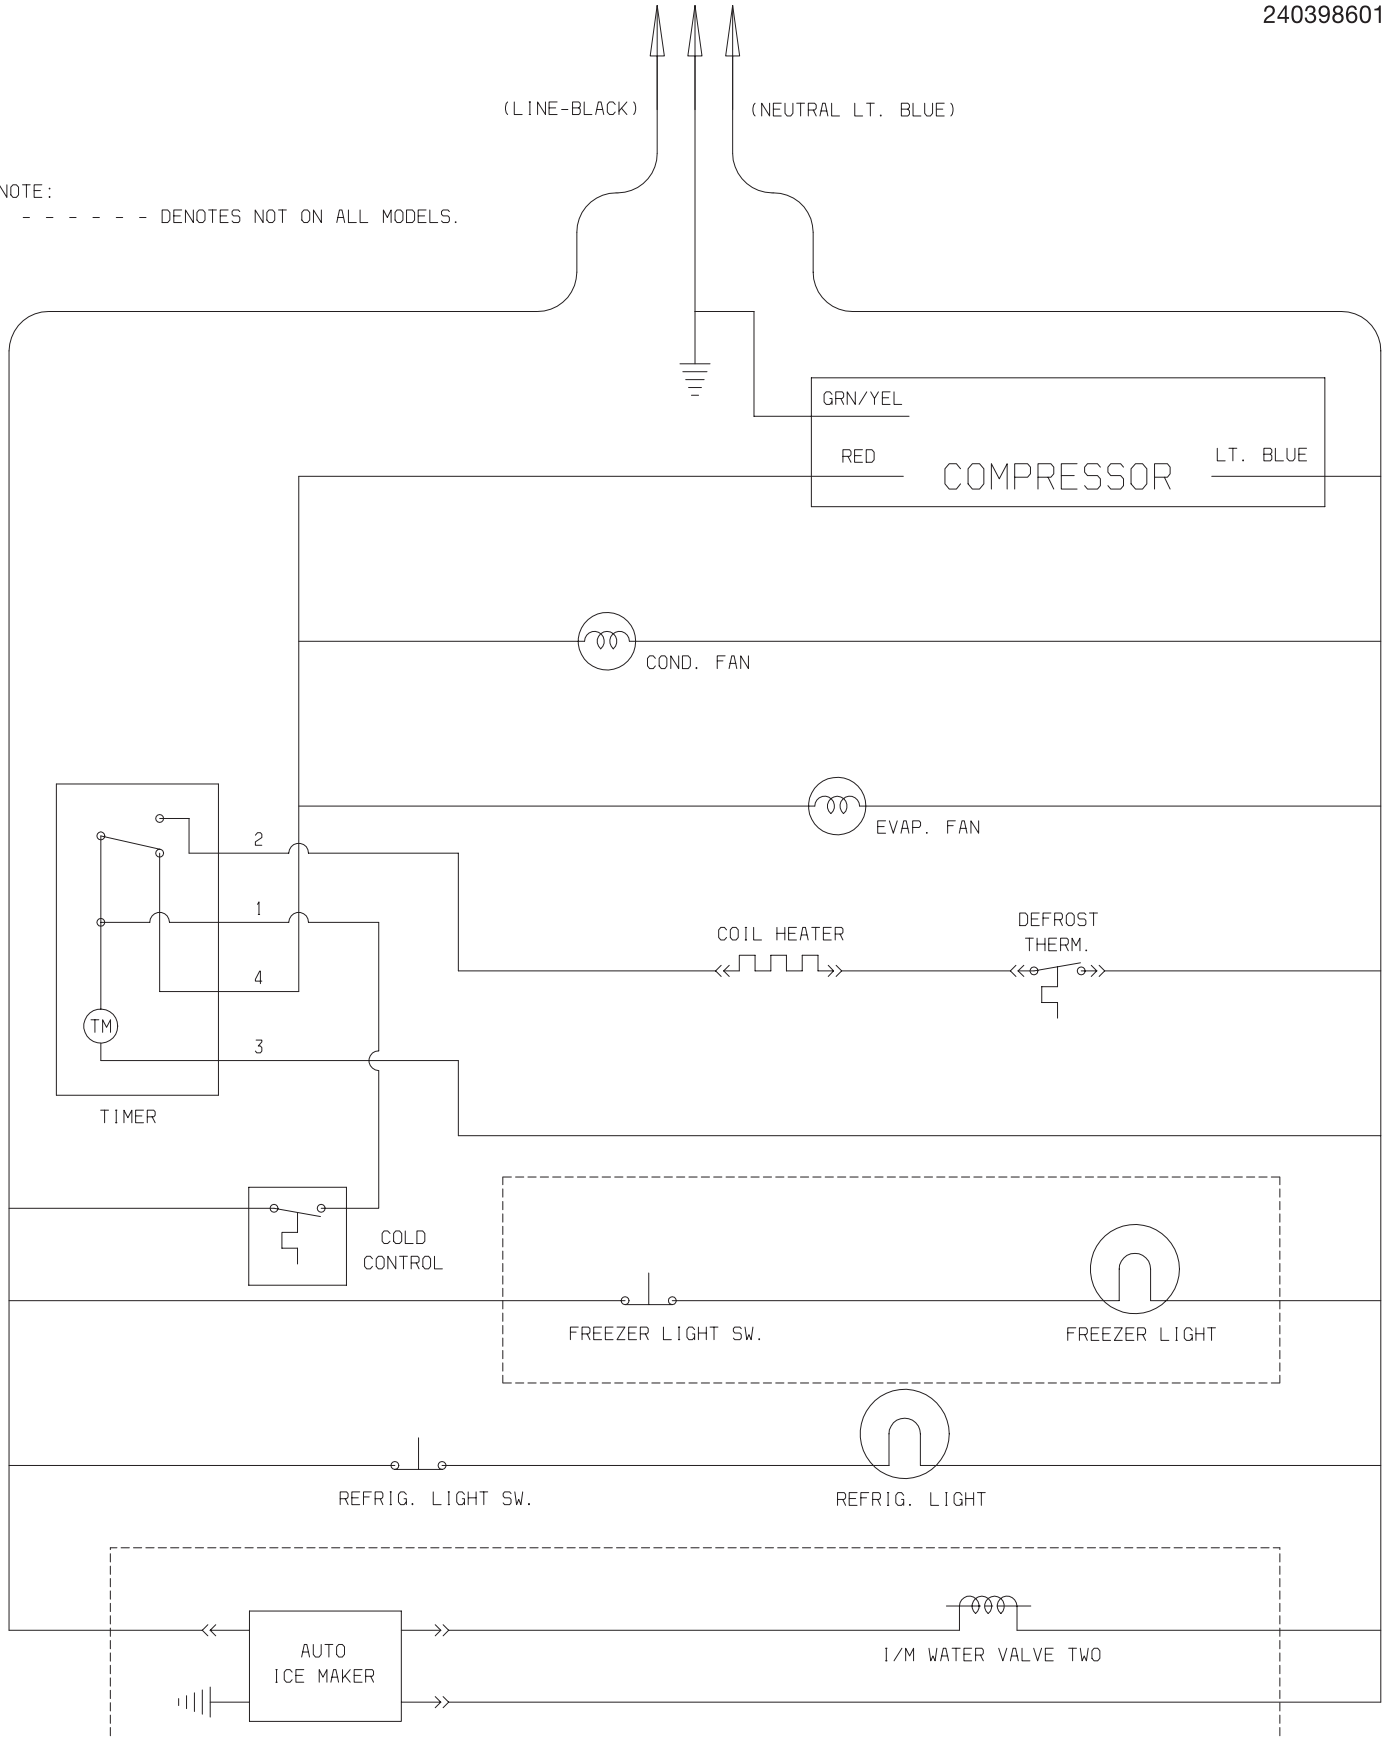

SHELVES

N05SAAFC15

SHELVES

A = BRT21R6A (BRT21R6AB3) B = BRT21R6A (BRT21R6AQ3) C = BRT21R6A (BRT21R6AW3)

POS. NO	PART NO		DESCRIPTION
10	215667501	A B C	Tray,ice cube ,plastic
11	240358003	A B C	Shelf,freezer ,full-width ,wire
11*	5303299664	A B C	Spacer,shelf
12	240380202	A B C	Diffuser,air ,top
13	240362601	A B C	Diffuser,air ,bottom
14 #	240505801	A B C	Switch,light/lamp
15	240436702	A B C	Light Bulb/Lamp, A-15, clear,40 W, 120 V,miniature
16	241500701	A B C	Socket-light/lamp
17	240368101	A B C	Control Box
17*#	240388701	A B C	Wiring Harness,control box
18	240360801	A B C	Knob,temp control
21 #	5304421256	A B C	Control,temperature
22A	5303916855	A B C	Tube,sensor sleeve ,plastic ,clear
23 #	215846606	A B C	Timer, defrost, 60 Hz, 0.25 W,120 V, 10 hour/30 min
23*	5303001259	A B C	Screw-timer mtg,pan hd ,6-20 x 0.438, (2)
24	240355214	A B C	Shelf-"Spill-Safe",cantilever ,fixed
25	240364718	A B C	Cover-crisper pan
25B	240361201	A B C	Control-humidity
25C	240361301	A B C	Damper,humidity cont.
26	240343803	A B C	Pan,crisper ,(2)
31	240530903	A B C	Pan-meat,w/o graphics ,clear
42	240356501	A B C	Track,meat pan hanger ,RH
42	240365401	A B C	Track,meat pan hanger ,LH
47	240350654	A B C	Insert-pan cover,glass
81	5308016566	A B C	Screw,hex washer head ,8-15A x 0.625, low profile
123	215005100	A B C	Screw,hanger/rlr mtg ,8-10 x 0.438

WIRING SCHEMATIC

240398601

NOTE:
- - - - - DENOTES NOT ON ALL MODELS.

WIRING DIAGRAM

NOTE:
- - - - - DENOTES NOT ON ALL MODELS.

240398801

= Fast-moving Parts
* = Non-illustrated Parts