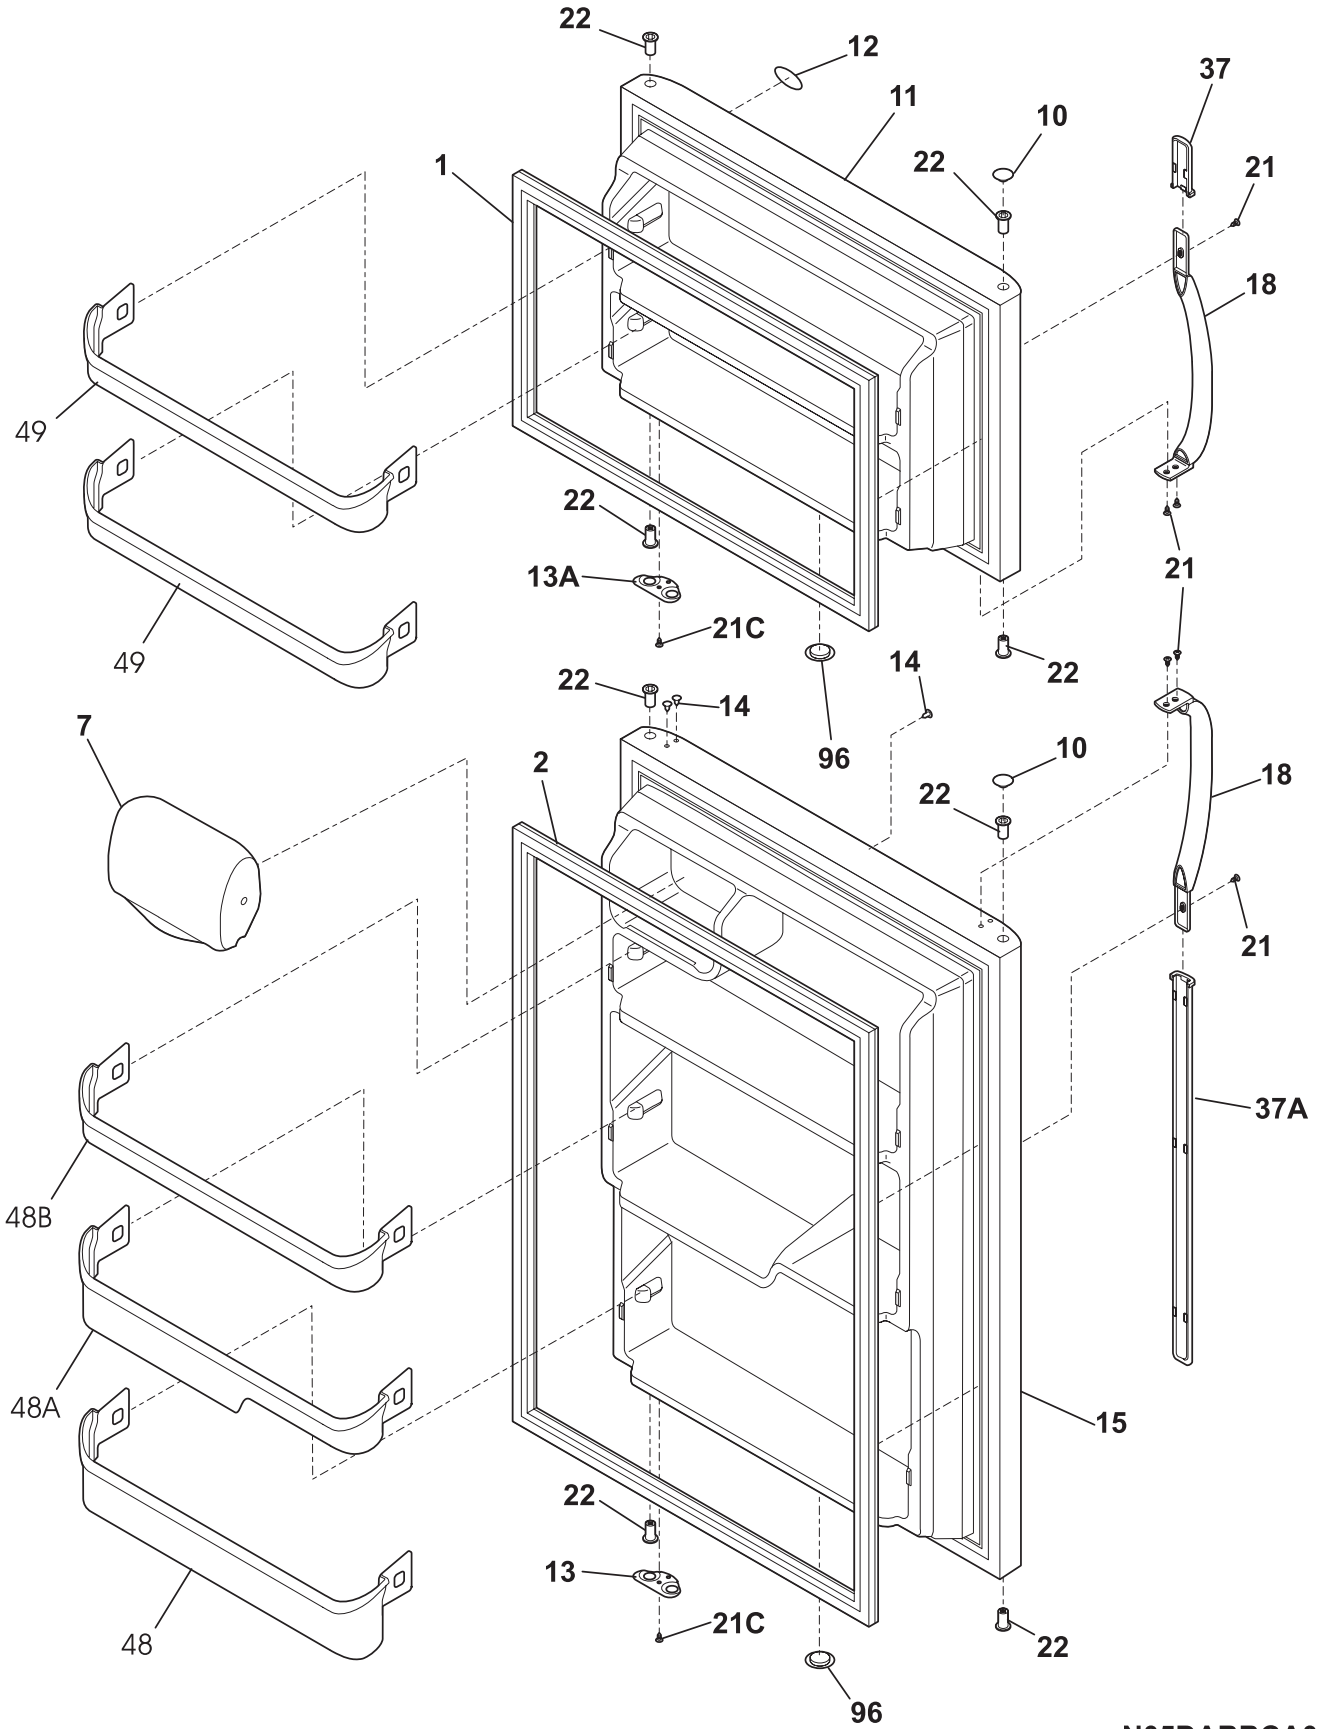

©2002 Electrolux Home Products, Inc.
 All rights reserved

DOOR

N05DABBCA0

DOOR

A = BRT21R6A (BRT21R6AB3)
B = BRT21R6A (BRT21R6AQ3)
C = BRT21R6A (BRT21R6AW3)

POS. NO	PART NO		DESCRIPTION
1 #	240514611	A - -	Gasket,frzr door seal ,black ,magnetic
1 #	240514607	- B C	Gasket,frzr door seal ,white ,magnetic
2 #	240514612	A - -	Gasket,refr door seal ,black ,magnetic
2 #	240514608	- B C	Gasket,refr door seal ,white ,magnetic
7	240337703	A B C	Door-dairy,w/o graphics ,clear
10	240381303	A - -	Plug-button,black ,hinge brg hole
10	240381302	- B -	Plug-button,bisque ,hinge brg hole ,(2)
10	240381301	- - C	Plug-button,white ,hinge brg hole ,(2)
11	240450326	A - -	Door-frzr,black ,complete assy
11	240450325	- B -	Door-frz,bisque ,complete assy
11	240450324	- - C	Panel-frzr door,white ,complete assy
12	240520101	A B C	Label-nameplate,white
13	240312405	A - -	Door Stop,black ,ref
13	240312407	- B -	Door Stop,bisque ,ref
13	240312403	- - C	Door Stop,white ,ref
13A	240312406	A - -	Door Stop,black ,frzr
13A	240312408	- B -	Door Stop,bisque ,frzr
13A	240312404	- - C	Door Stop,white ,frzr
14	240494003	A - -	Plug-button,black
14	240494002	- B -	Plug-button,bisque
14	240494001	- - C	Plug-button,white
15	240450432	A - -	Door-refr,black ,complete assy
15	240450431	- B -	Door-refr,bisque ,complete assy
15	240450430	- - C	Panel-refr door,white ,complete assy
18	218668003	A - -	Handle-door,black
18	218668004	- B -	Handle-door,bisque
18	218668001	- - C	Handle-door,white
21	240383401	A B C	Screw,truss hd quad ,#10-16 x .500
21C	218252200	A B C	Screw,#8 truss hd ,10-32CA x 0.500
22	240311202	A - -	Bearing-hinge,black ,(8)
22	240311201	- B C	Bearing-hinge,natural color ,(8)
37	215870636	A - -	Trim-handle, 2.47" , black , w/satin AL band
37	215870633	- B -	Trim-handle, 2.47" , bisque , w/satin AL band
37	215870629	- - C	Trim-handle, 2.47" , white , w/satin AL band
37*	218676004	A B C	Band-decorative, satin aluminum, handle trim
37A	240468402	A - -	Trim-handle,26.84" ,black ,lower
37A	240468403	- B -	Trim-handle,26.84" ,bisque ,lower
37A	240468401	- - C	Trim-handle,26.84" ,white ,lower
48	240338101	A B C	Bin-door,pseudo ,bottom
48A	240337901	A B C	Bin-door,refr
48B	240338001	A B C	Bin-door,pseudo ,gallon ,refr
49	240495801	A B C	Bin-door,pseudo ,frzr
96	240345506	A - -	Plug,door foam hole ,black
96	240345505	- B C	Plug,door foam hole ,white