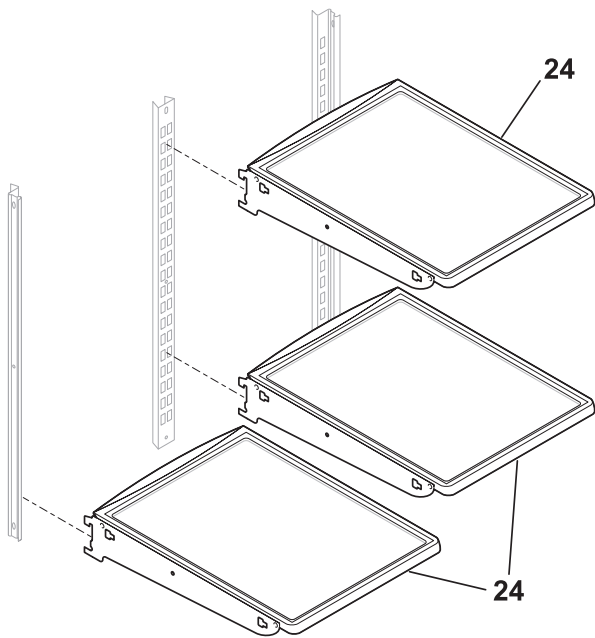

SHELVES

N05SAAFC15

SHELVES

A = BRT21R6A (BRT21R6AB3) B = BRT21R6A (BRT21R6AQ3) C = BRT21R6A (BRT21R6AW3)

POS. NO	PART NO		DESCRIPTION
10	215667501	A B C	Tray,ice cube ,plastic
11	240358003	A B C	Shelf,freezer ,full-width ,wire
11*	5303299664	A B C	Spacer,shelf
12	240380202	A B C	Diffuser,air ,top
13	240362601	A B C	Diffuser,air ,bottom
14 #	240505801	A B C	Switch,light/lamp
15	240436702	A B C	Light Bulb/Lamp, A-15, clear,40 W, 120 V,miniature
16	241500701	A B C	Socket-light/lamp
17	240368101	A B C	Control Box
17*#	240388701	A B C	Wiring Harness,control box
18	240360801	A B C	Knob,temp control
21 #	5304421256	A B C	Control,temperature
22A	5303916855	A B C	Tube,sensor sleeve ,plastic ,clear
23 #	215846606	A B C	Timer, defrost, 60 Hz, 0.25 W,120 V, 10 hour/30 min
23*	5303001259	A B C	Screw-timer mtg,pan hd ,6-20 x 0.438, (2)
24	240355214	A B C	Shelf-"Spill-Safe",cantilever ,fixed
25	240364718	A B C	Cover-crisper pan
25B	240361201	A B C	Control-humidity
25C	240361301	A B C	Damper,humidity cont.
26	240343803	A B C	Pan,crisper ,(2)
31	240530903	A B C	Pan-meat,w/o graphics ,clear
42	240356501	A B C	Track,meat pan hanger ,RH
42	240365401	A B C	Track,meat pan hanger ,LH
47	240350654	A B C	Insert-pan cover,glass
81	5308016566	A B C	Screw,hex washer head ,8-15A x 0.625, low profile
123	215005100	A B C	Screw,hanger/rlr mtg ,8-10 x 0.438