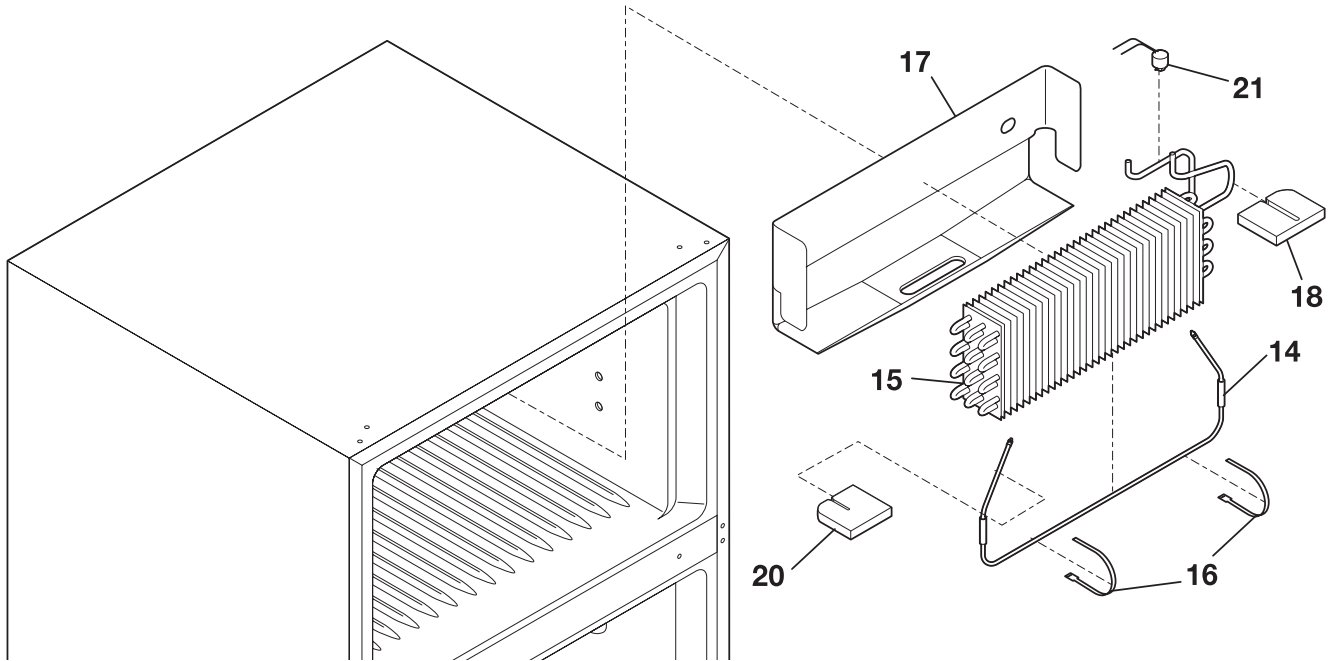

SYSTEM

N05CAAAA0

SYSTEM

A = BRT21R6A (BRT21R6AB3)
B = BRT21R6A (BRT21R6AQ3)
C = BRT21R6A (BRT21R6AW3)

POS. NO	PART NO		DESCRIPTION
1 #	240444401	A B C	Condenser,dynamic
4 #	218944001	A B C	Drier-filter,R134a System
6 #	240496101	A B C	Wiring Harness, machine compt, w/electric cord
6* #	240388701	A B C	Wiring Harness,control box
6* #	240524701	A B C	Wiring Harness,freezer section
14 #	5303918247	A B C	Defrost Heater Kit
15 #	5303918274	A B C	Evaporator Kit
16	5308000110	A B C	Strap-evap/heater,aluminum ,(2)
17	240434002	A B C	Trough-drain
18	240362301	A B C	Insulation,evap block, foam, RH
20	240518401	A B C	Insulation,evap block, foam, LH/RH
21 #	5303918202	A B C	Thermostat-defrost,kit
22	240330006	A B C	Plate-compr mtg
22*	218252200	A B C	Screw,#8 truss hd ,10-32CA x 0.500
23	218513300	A B C	Grommet-compr mtg,(4)
25	240491501	A B C	Screw-compr mtg,1/4-28 x 1.16,shoulder,typ CF
26	240332602	A B C	Pan-defrost drain
29 #	5303918264	A B C	Compressor,w/electricals
30 #	218721120	A B C	Starter,PTC
32	240493301	A B C	Clamp, elec cont mtg, compressor, bale wire
34	240405201	A B C	Grommet,rubber ,black ,cond tube/wire
41	218897001	A B C	Screw,hex washer head ,8-32 x 1/4
44	215174700	A B C	Clamp-service cord,strain relief, galv steel
45	5308016566	A B C	Screw,hex washer head ,8-15A x 0.625, low profile
55 #	218909901	A B C	Capacitor-run,220 VAC ,15 microfarad
57	240403601	A B C	Clip-wiring harness
57*	218709100	A B C	Screw,hex head ,10-32 x 0.500
58	215004600	A B C	Screw,hx serr wshr hd ,8-36 x 7/16, cond fan motor,(2)
59	240315501	A B C	Shroud-cond fan
59*	240346701	A B C	Tape-foam seal,shroud
59*	240359401	A B C	Screw-fan shroud,(2)
59A	240346501	A B C	Bracket-support,cond mtr ,(3)
59B	240346601	A B C	Grommet-bracket,(3)
60 #	240334001	A B C	Motor,condenser fan
61 #	240315401	A B C	Fan Blade,galv steel ,condenser fan
61A	215004700	A B C	Nut,speed
61B	215004800	A B C	Grommet-silencer
82	5304418225	A B C	Roller,compressor base ,rear ,(2)
83	5303316859	A B C	Rivet, flat head, 1/4 OD x 1-3/4, roller pin
84	240500801	A B C	Tube-drain,rubber ,lower
85	240493101	A B C	Tube-connector,suction
86	240409302	A B C	Spacer-cond tube,black
*	240396801	A B C	Clamp,tube/wiring, nylon, black/natural
*	5308000039	A B C	Screw, hex washer head, 8-32CA x 0.500, serrated head
* #	5303918210	A B C	Heat Exchanger Kit,suction line
* #	5304421289	A B C	Hot Tube Repair Kit,Service