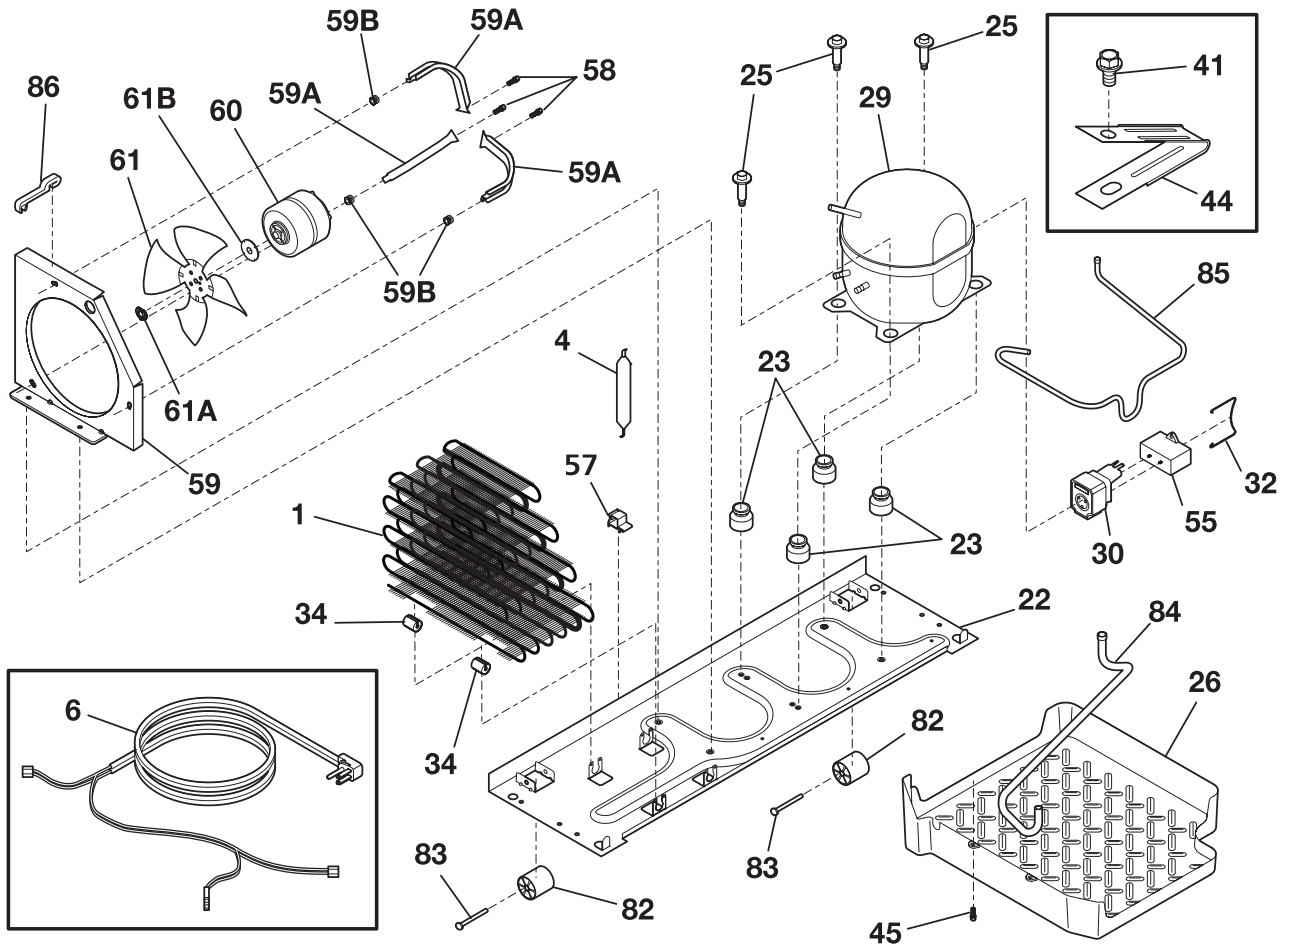

SYSTEM

N05CAAAA0

SYSTEM

A = BRT21R6A (BRT21R6AB3)
B = BRT21R6A (BRT21R6AQ3)
C = BRT21R6A (BRT21R6AW3)

POS. NO	PART NO		DESCRIPTION
1 #	240444401	A B C	Condenser,dynamic
4 #	218944001	A B C	Drier-filter,R134a System
6 #	240496101	A B C	Wiring Harness, machine compt, w/electric cord
6* #	240388701	A B C	Wiring Harness,control box
6* #	240524701	A B C	Wiring Harness,freezer section
14 #	5303918247	A B C	Defrost Heater Kit
15 #	5303918274	A B C	Evaporator Kit
16	5308000110	A B C	Strap-evap/heater,aluminum ,(2)
17	240434002	A B C	Trough-drain
18	240362301	A B C	Insulation,evap block, foam, RH
20	240518401	A B C	Insulation,evap block, foam, LH/RH
21 #	5303918202	A B C	Thermostat-defrost,kit
22	240330006	A B C	Plate-compr mtg
22*	218252200	A B C	Screw,#8 truss hd ,10-32CA x 0.500
23	218513300	A B C	Grommet-compr mtg,(4)
25	240491501	A B C	Screw-compr mtg,1/4-28 x 1.16,shoulder,typ CF
26	240332602	A B C	Pan-defrost drain
29 #	5303918264	A B C	Compressor,w/electricals
30 #	218721120	A B C	Starter,PTC
32	240493301	A B C	Clamp, elec cont mtg, compressor, bale wire
34	240405201	A B C	Grommet,rubber ,black ,cond tube/wire
41	218897001	A B C	Screw,hex washer head ,8-32 x 1/4
44	215174700	A B C	Clamp-service cord,strain relief, galv steel
45	5308016566	A B C	Screw,hex washer head ,8-15A x 0.625, low profile
55 #	218909901	A B C	Capacitor-run,220 VAC ,15 microfarad
57	240403601	A B C	Clip-wiring harness
57*	218709100	A B C	Screw,hex head ,10-32 x 0.500
58	215004600	A B C	Screw,hx serr wshr hd ,8-36 x 7/16, cond fan motor,(2)
59	240315501	A B C	Shroud-cond fan
59*	240346701	A B C	Tape-foam seal,shroud
59*	240359401	A B C	Screw-fan shroud,(2)
59A	240346501	A B C	Bracket-support,cond mtr ,(3)
59B	240346601	A B C	Grommet-bracket,(3)
60 #	240334001	A B C	Motor,condenser fan
61 #	240315401	A B C	Fan Blade,galv steel ,condenser fan
61A	215004700	A B C	Nut,speed
61B	215004800	A B C	Grommet-silencer
82	5304418225	A B C	Roller,compressor base ,rear ,(2)
83	5303316859	A B C	Rivet, flat head, 1/4 OD x 1-3/4, roller pin
84	240500801	A B C	Tube-drain,rubber ,lower
85	240493101	A B C	Tube-connector,suction
86	240409302	A B C	Spacer-cond tube,black
*	240396801	A B C	Clamp,tube/wiring, nylon, black/natural
*	5308000039	A B C	Screw, hex washer head, 8-32CA x 0.500, serrated head
* #	5303918210	A B C	Heat Exchanger Kit,suction line
* #	5304421289	A B C	Hot Tube Repair Kit,Service