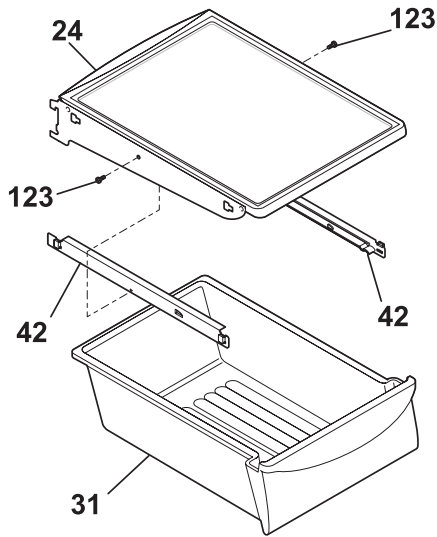

SHELVES

N05SAAFC15

SHELVES

A = BRT21R6A (BRT21R6AB3) B = BRT21R6A (BRT21R6AQ3) C = BRT21R6A (BRT21R6AW3)

POS. NO	PART NO		DESCRIPTION
10	215667501	A B C	Tray,ice cube ,plastic
11	240358003	A B C	Shelf,freezer ,full-width ,wire
11*	5303299664	A B C	Spacer,shelf
12	240380202	A B C	Diffuser,air ,top
13	240362601	A B C	Diffuser,air ,bottom
14 #	240505801	A B C	Switch,light/lamp
15	240436702	A B C	Light Bulb/Lamp, A-15, clear,40 W, 120 V,miniature
16	241500701	A B C	Socket-light/lamp
17	240368101	A B C	Control Box
17*#	240388701	A B C	Wiring Harness,control box
18	240360801	A B C	Knob,temp control
21 #	5304421256	A B C	Control,temperature
22A	5303916855	A B C	Tube,sensor sleeve ,plastic ,clear
23 #	215846606	A B C	Timer, defrost, 60 Hz, 0.25 W,120 V, 10 hour/30 min
23*	5303001259	A B C	Screw-timer mtg,pan hd ,6-20 x 0.438, (2)
24	240355214	A B C	Shelf-"Spill-Safe",cantilever ,fixed
25	240364718	A B C	Cover-crisper pan
25B	240361201	A B C	Control-humidity
25C	240361301	A B C	Damper,humidity cont.
26	240343803	A B C	Pan,crisper ,(2)
31	240530903	A B C	Pan-meat,w/o graphics ,clear
42	240356501	A B C	Track,meat pan hanger ,RH
42	240365401	A B C	Track,meat pan hanger ,LH
47	240350654	A B C	Insert-pan cover,glass
81	5308016566	A B C	Screw,hex washer head ,8-15A x 0.625, low profile
123	215005100	A B C	Screw,hanger/rlr mtg ,8-10 x 0.438