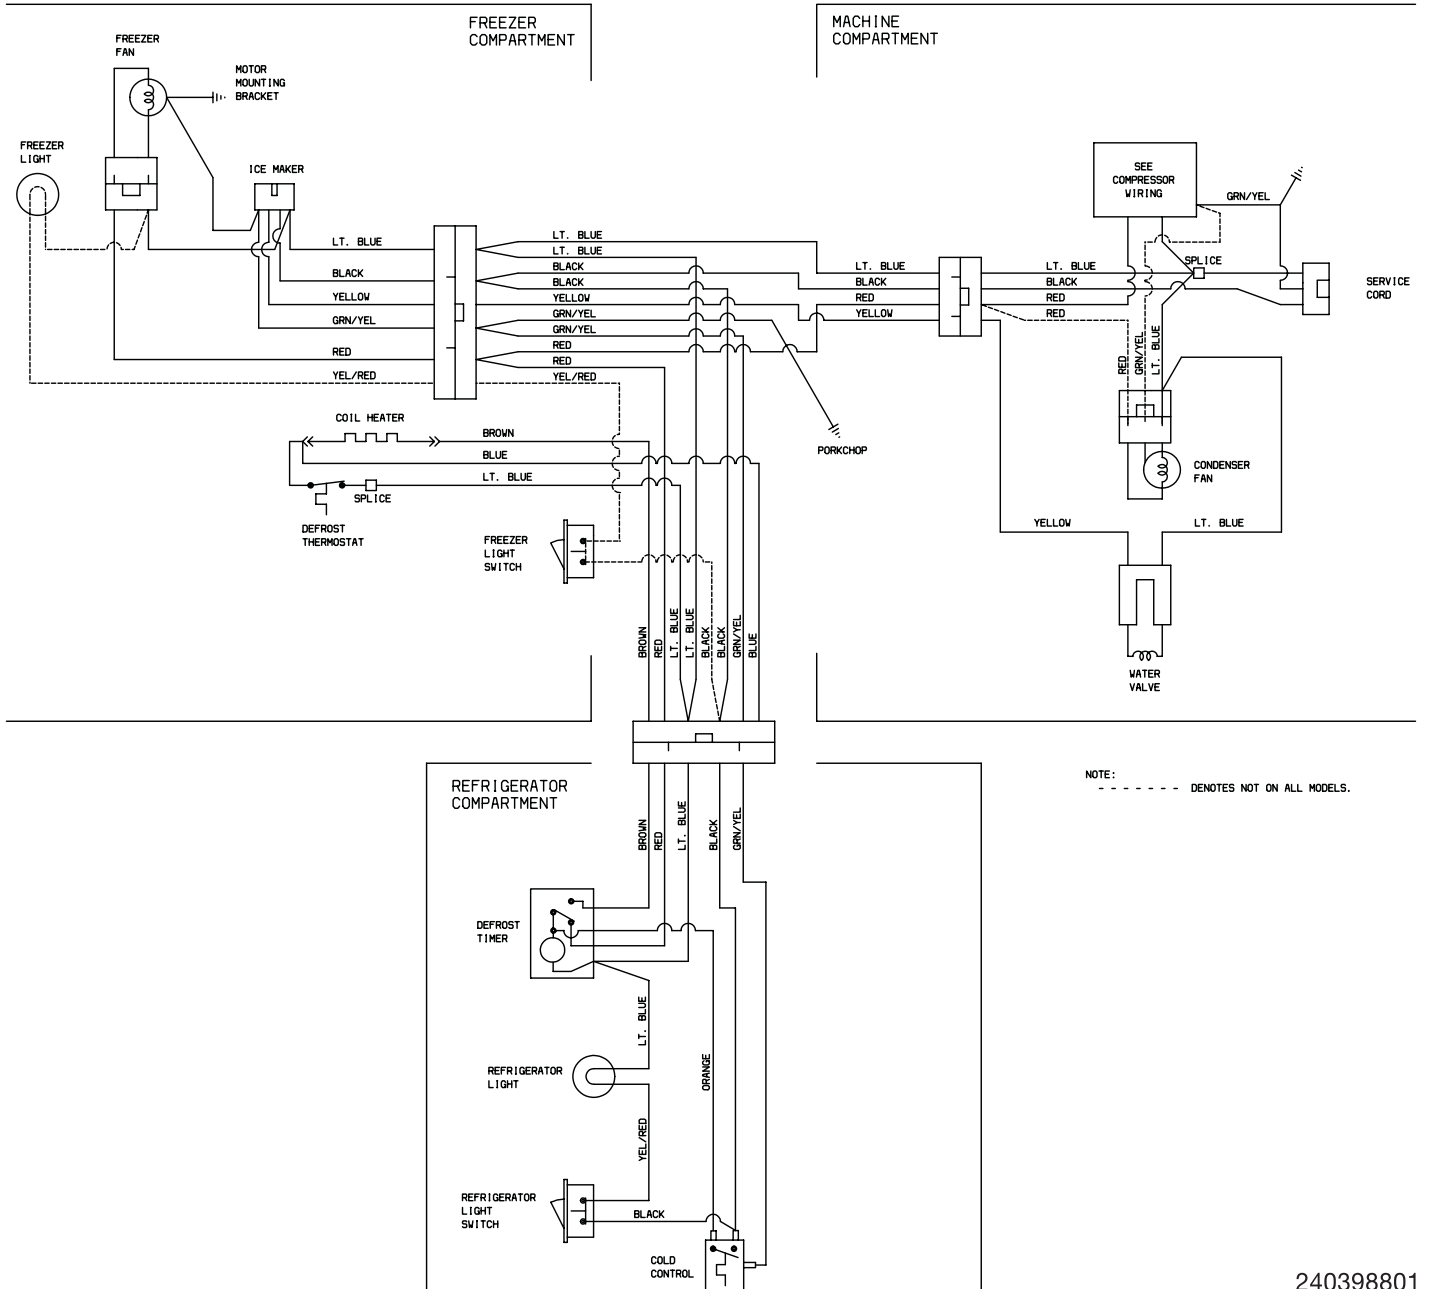

SHELVES

N05SAAFC15

SHELVES

A = BRT21R6A (BRT21R6AB3) B = BRT21R6A (BRT21R6AQ3) C = BRT21R6A (BRT21R6AW3)

POS. NO	PART NO		DESCRIPTION
10	215667501	A B C	Tray,ice cube ,plastic
11	240358003	A B C	Shelf,freezer ,full-width ,wire
11*	5303299664	A B C	Spacer,shelf
12	240380202	A B C	Diffuser,air ,top
13	240362601	A B C	Diffuser,air ,bottom
14 #	240505801	A B C	Switch,light/lamp
15	240436702	A B C	Light Bulb/Lamp, A-15, clear,40 W, 120 V,miniature
16	241500701	A B C	Socket-light/lamp
17	240368101	A B C	Control Box
17*#	240388701	A B C	Wiring Harness,control box
18	240360801	A B C	Knob,temp control
21 #	5304421256	A B C	Control,temperature
22A	5303916855	A B C	Tube,sensor sleeve ,plastic ,clear
23 #	215846606	A B C	Timer, defrost, 60 Hz, 0.25 W,120 V, 10 hour/30 min
23*	5303001259	A B C	Screw-timer mtg,pan hd ,6-20 x 0.438, (2)
24	240355214	A B C	Shelf-"Spill-Safe",cantilever ,fixed
25	240364718	A B C	Cover-crisper pan
25B	240361201	A B C	Control-humidity
25C	240361301	A B C	Damper,humidity cont.
26	240343803	A B C	Pan,crisper ,(2)
31	240530903	A B C	Pan-meat,w/o graphics ,clear
42	240356501	A B C	Track,meat pan hanger ,RH
42	240365401	A B C	Track,meat pan hanger ,LH
47	240350654	A B C	Insert-pan cover,glass
81	5308016566	A B C	Screw,hex washer head ,8-15A x 0.625, low profile
123	215005100	A B C	Screw,hanger/rlr mtg ,8-10 x 0.438

WIRING SCHEMATIC

240398601

NOTE:
- - - - - DENOTES NOT ON ALL MODELS.

WIRING DIAGRAM

NOTE:
- - - - - DENOTES NOT ON ALL MODELS.

240398801

= Fast-moving Parts
* = Non-illustrated Parts