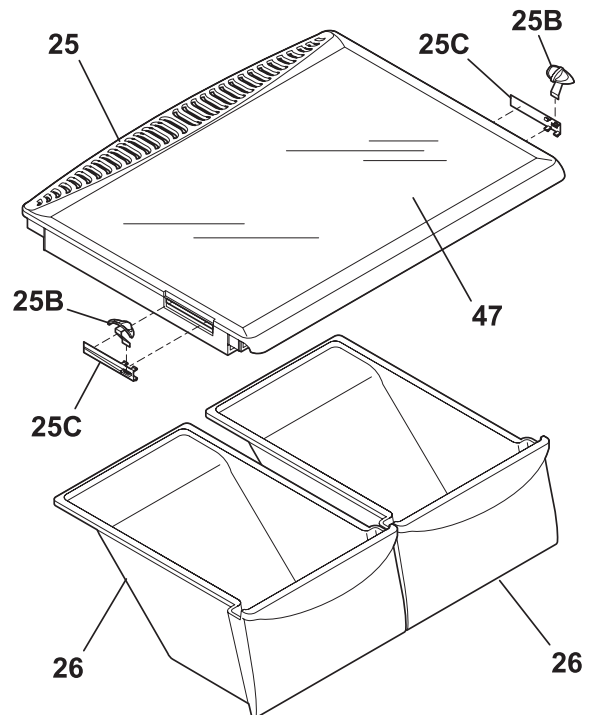

SHELVES

N05SAAFC15

SHELVES

A = BRT21R6A (BRT21R6AB3) B = BRT21R6A (BRT21R6AQ3) C = BRT21R6A (BRT21R6AW3)

POS. NO	PART NO		DESCRIPTION
10	215667501	A B C	Tray,ice cube ,plastic
11	240358003	A B C	Shelf,freezer ,full-width ,wire
11*	5303299664	A B C	Spacer,shelf
12	240380202	A B C	Diffuser,air ,top
13	240362601	A B C	Diffuser,air ,bottom
14 #	240505801	A B C	Switch,light/lamp
15	240436702	A B C	Light Bulb/Lamp, A-15, clear,40 W, 120 V,miniature
16	241500701	A B C	Socket-light/lamp
17	240368101	A B C	Control Box
17*#	240388701	A B C	Wiring Harness,control box
18	240360801	A B C	Knob,temp control
21 #	5304421256	A B C	Control,temperature
22A	5303916855	A B C	Tube,sensor sleeve ,plastic ,clear
23 #	215846606	A B C	Timer, defrost, 60 Hz, 0.25 W,120 V, 10 hour/30 min
23*	5303001259	A B C	Screw-timer mtg,pan hd ,6-20 x 0.438, (2)
24	240355214	A B C	Shelf-"Spill-Safe",cantilever ,fixed
25	240364718	A B C	Cover-crisper pan
25B	240361201	A B C	Control-humidity
25C	240361301	A B C	Damper,humidity cont.
26	240343803	A B C	Pan,crisper ,(2)
31	240530903	A B C	Pan-meat,w/o graphics ,clear
42	240356501	A B C	Track,meat pan hanger ,RH
42	240365401	A B C	Track,meat pan hanger ,LH
47	240350654	A B C	Insert-pan cover,glass
81	5308016566	A B C	Screw,hex washer head ,8-15A x 0.625, low profile
123	215005100	A B C	Screw,hanger/rlr mtg ,8-10 x 0.438