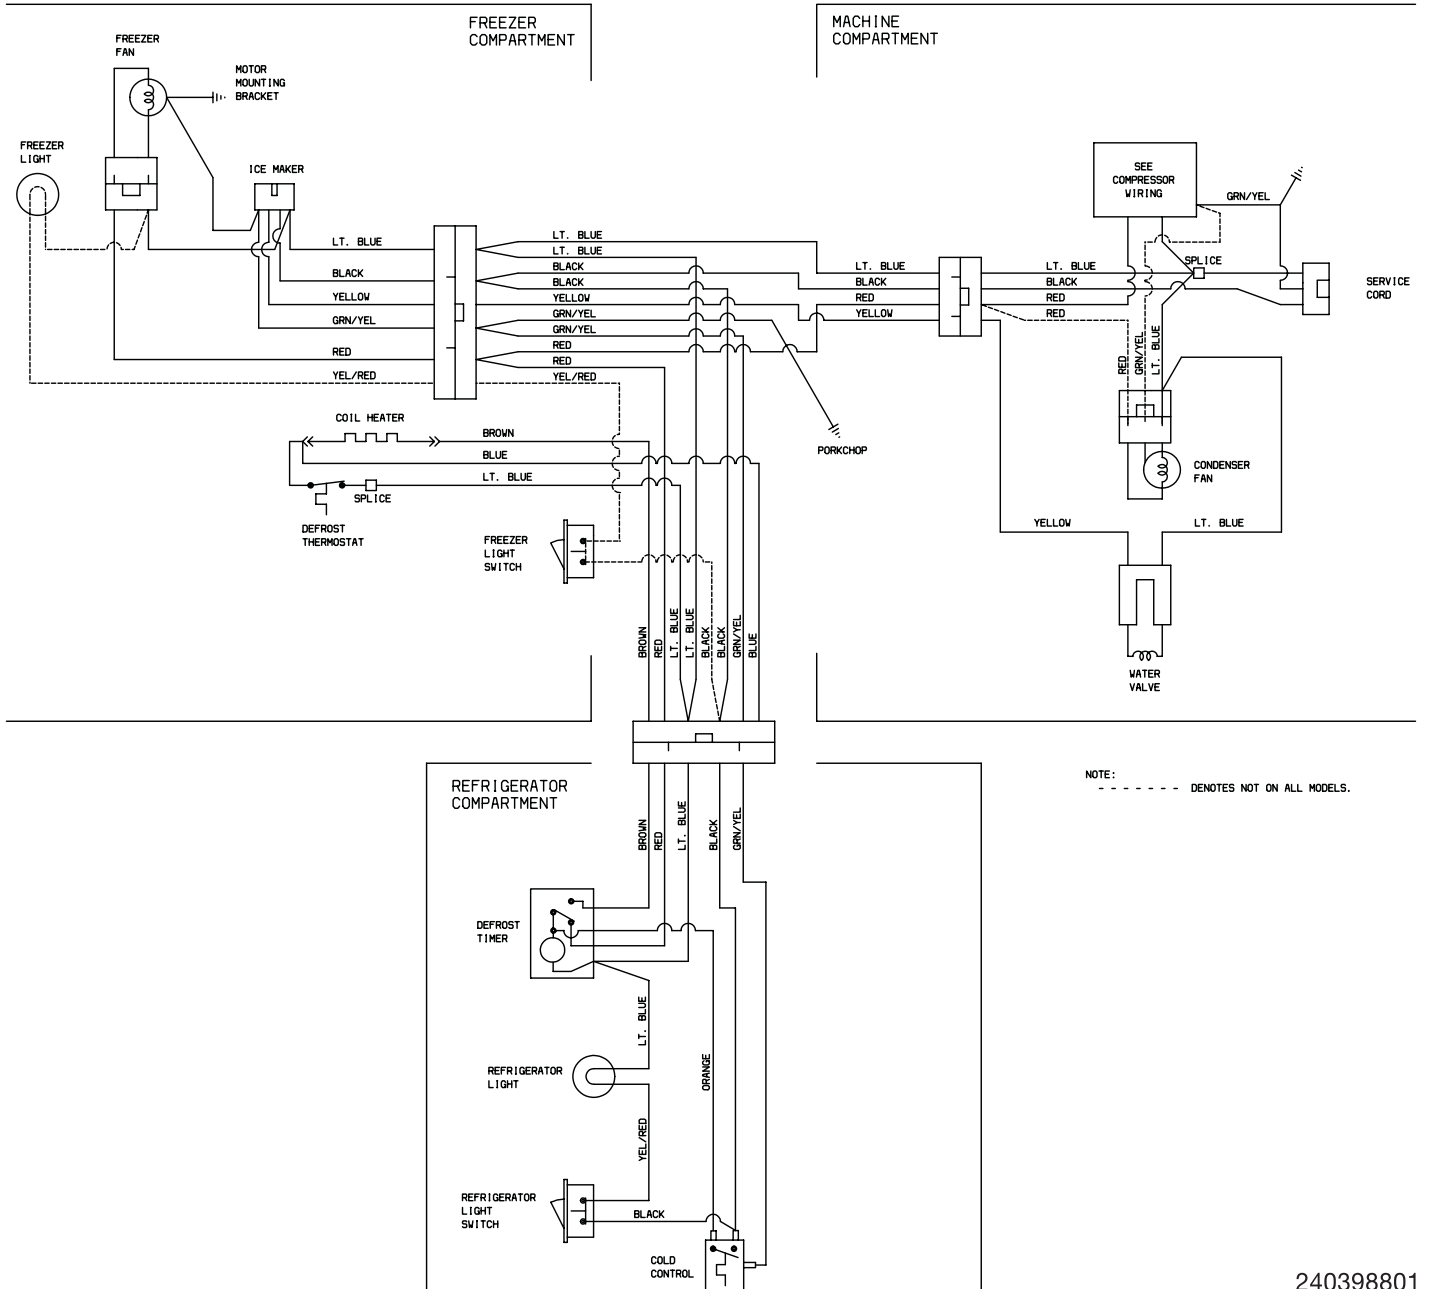

WIRING DIAGRAM

NOTE:
- - - - - DENOTES NOT ON ALL MODELS.

240398801

= Fast-moving Parts
* = Non-illustrated Parts