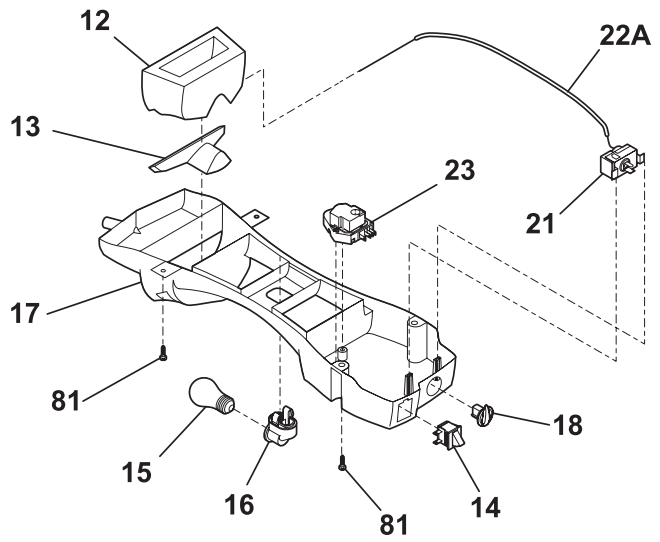

SHELVES

N05SAAFC15

SHELVES

A = BRT21R6A (BRT21R6AB3) B = BRT21R6A (BRT21R6AQ3) C = BRT21R6A (BRT21R6AW3)

POS. NO	PART NO		DESCRIPTION
10	215667501	A B C	Tray,ice cube ,plastic
11	240358003	A B C	Shelf,freezer ,full-width ,wire
11*	5303299664	A B C	Spacer,shelf
12	240380202	A B C	Diffuser,air ,top
13	240362601	A B C	Diffuser,air ,bottom
14 #	240505801	A B C	Switch,light/lamp
15	240436702	A B C	Light Bulb/Lamp, A-15, clear,40 W, 120 V,miniature
16	241500701	A B C	Socket-light/lamp
17	240368101	A B C	Control Box
17*#	240388701	A B C	Wiring Harness,control box
18	240360801	A B C	Knob,temp control
21 #	5304421256	A B C	Control,temperature
22A	5303916855	A B C	Tube,sensor sleeve ,plastic ,clear
23 #	215846606	A B C	Timer, defrost, 60 Hz, 0.25 W,120 V, 10 hour/30 min
23*	5303001259	A B C	Screw-timer mtg,pan hd ,6-20 x 0.438, (2)
24	240355214	A B C	Shelf-"Spill-Safe",cantilever ,fixed
25	240364718	A B C	Cover-crisper pan
25B	240361201	A B C	Control-humidity
25C	240361301	A B C	Damper,humidity cont.
26	240343803	A B C	Pan,crisper ,(2)
31	240530903	A B C	Pan-meat,w/o graphics ,clear
42	240356501	A B C	Track,meat pan hanger ,RH
42	240365401	A B C	Track,meat pan hanger ,LH
47	240350654	A B C	Insert-pan cover,glass
81	5308016566	A B C	Screw,hex washer head ,8-15A x 0.625, low profile
123	215005100	A B C	Screw,hanger/rlr mtg ,8-10 x 0.438