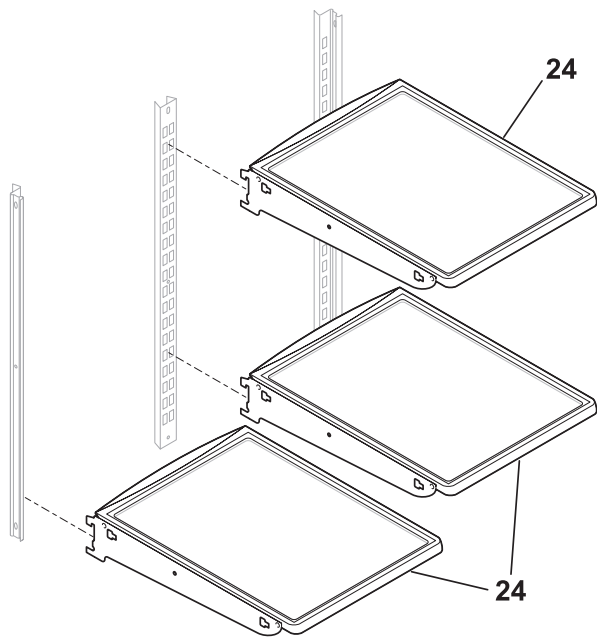

SHELVES

N05SAAFC15

SHELVES

A = BRT21R6A (BRT21R6AB3) B = BRT21R6A (BRT21R6AQ3) C = BRT21R6A (BRT21R6AW3)

POS. NO	PART NO		DESCRIPTION
10	215667501	A B C	Tray,ice cube ,plastic
11	240358003	A B C	Shelf,freezer ,full-width ,wire
11*	5303299664	A B C	Spacer,shelf
12	240380202	A B C	Diffuser,air ,top
13	240362601	A B C	Diffuser,air ,bottom
14 #	240505801	A B C	Switch,light/lamp
15	240436702	A B C	Light Bulb/Lamp, A-15, clear,40 W, 120 V,miniature
16	241500701	A B C	Socket-light/lamp
17	240368101	A B C	Control Box
17*#	240388701	A B C	Wiring Harness,control box
18	240360801	A B C	Knob,temp control
21 #	5304421256	A B C	Control,temperature
22A	5303916855	A B C	Tube,sensor sleeve ,plastic ,clear
23 #	215846606	A B C	Timer, defrost, 60 Hz, 0.25 W,120 V, 10 hour/30 min
23*	5303001259	A B C	Screw-timer mtg,pan hd ,6-20 x 0.438, (2)
24	240355214	A B C	Shelf-"Spill-Safe",cantilever ,fixed
25	240364718	A B C	Cover-crisper pan
25B	240361201	A B C	Control-humidity
25C	240361301	A B C	Damper,humidity cont.
26	240343803	A B C	Pan,crisper ,(2)
31	240530903	A B C	Pan-meat,w/o graphics ,clear
42	240356501	A B C	Track,meat pan hanger ,RH
42	240365401	A B C	Track,meat pan hanger ,LH
47	240350654	A B C	Insert-pan cover,glass
81	5308016566	A B C	Screw,hex washer head ,8-15A x 0.625, low profile
123	215005100	A B C	Screw,hanger/rlr mtg ,8-10 x 0.438