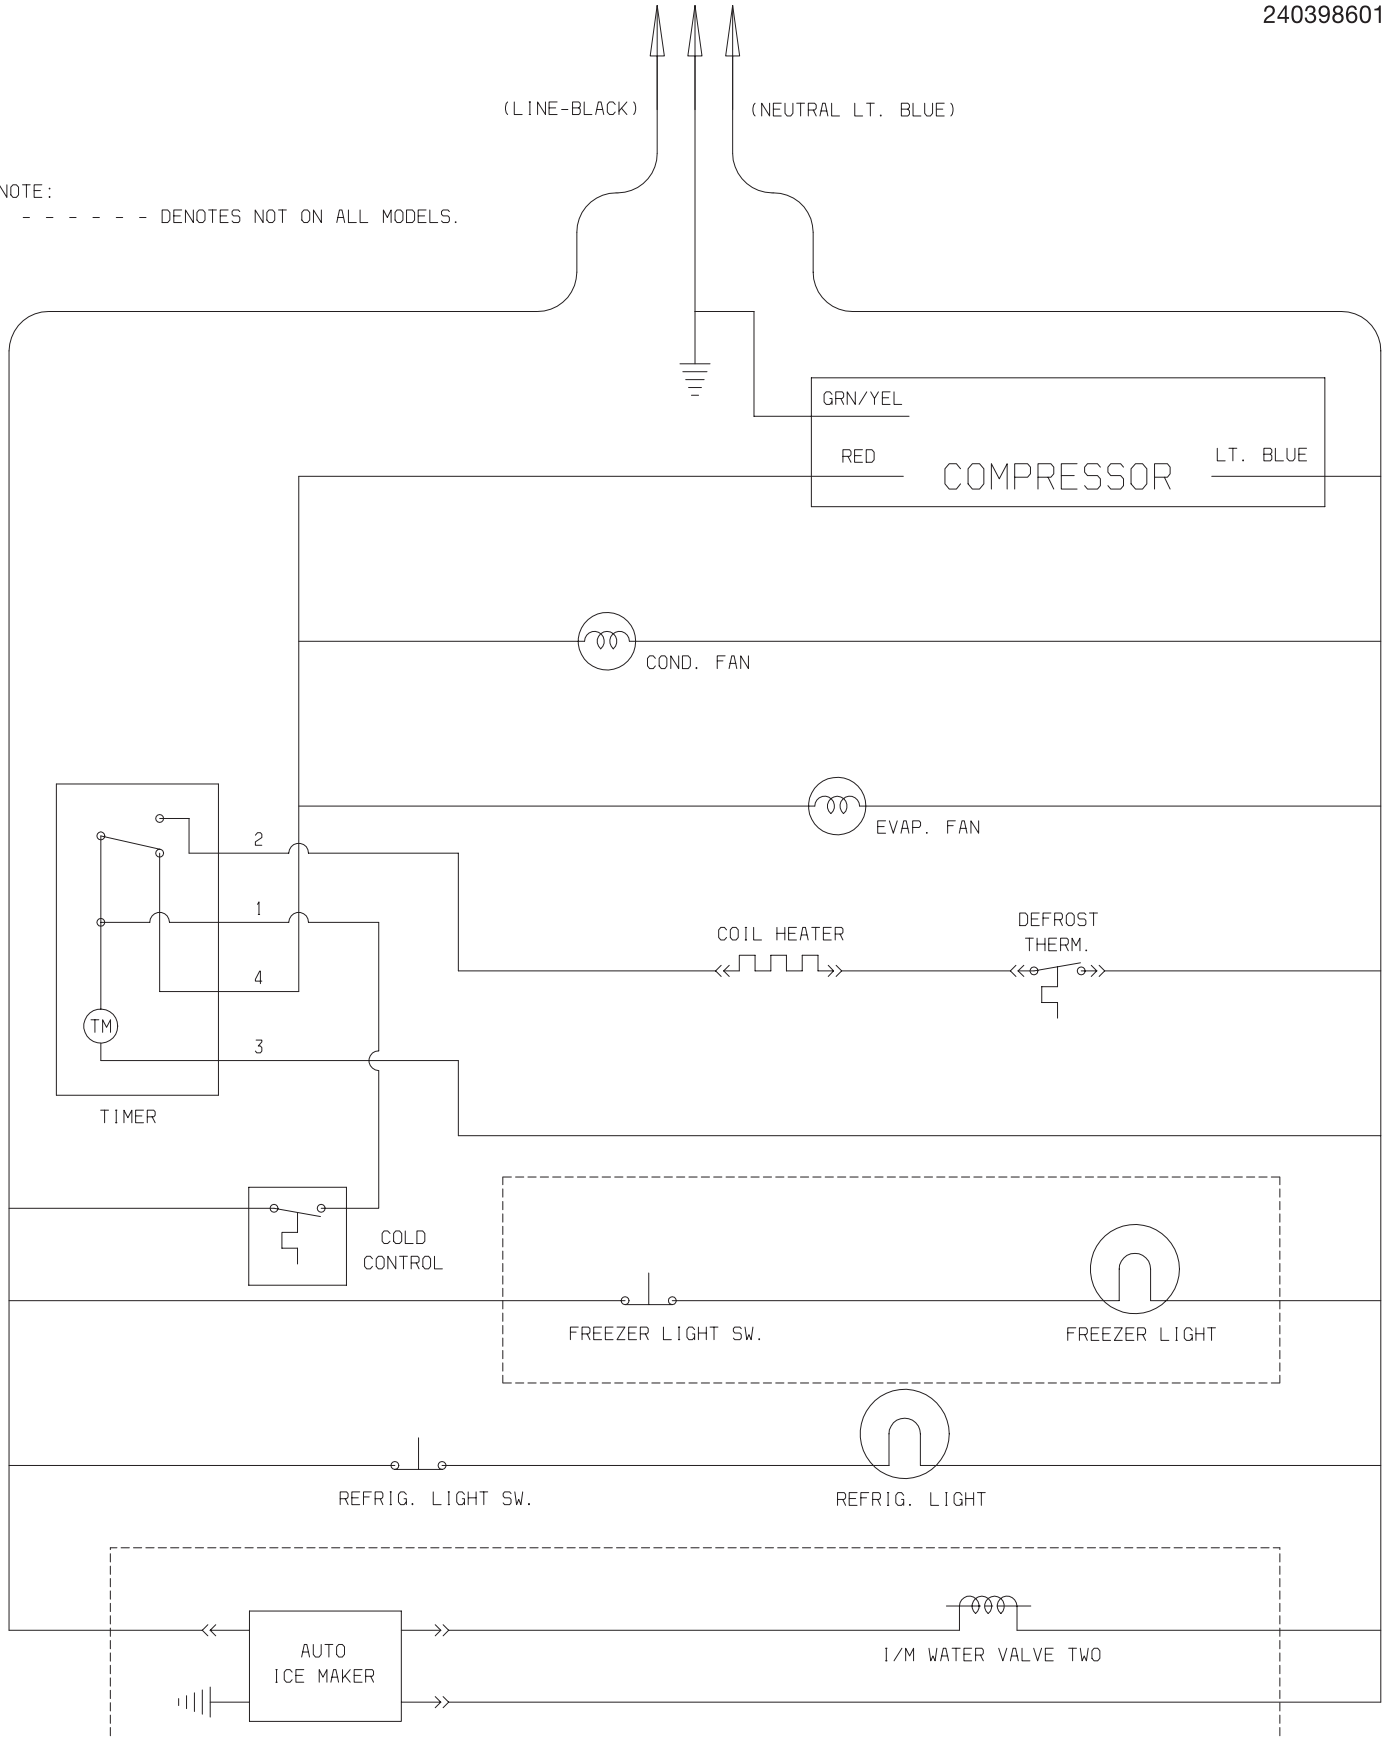

SYSTEM

A = BRT21R6A (BRT21R6AB3)
B = BRT21R6A (BRT21R6AQ3)
C = BRT21R6A (BRT21R6AW3)

POS. NO	PART NO		DESCRIPTION
1 #	240444401	A B C	Condenser,dynamic
4 #	218944001	A B C	Drier-filter,R134a System
6 #	240496101	A B C	Wiring Harness, machine compt, w/electric cord
6* #	240388701	A B C	Wiring Harness,control box
6* #	240524701	A B C	Wiring Harness,freezer section
14 #	5303918247	A B C	Defrost Heater Kit
15 #	5303918274	A B C	Evaporator Kit
16	5308000110	A B C	Strap-evap/heater,aluminum ,(2)
17	240434002	A B C	Trough-drain
18	240362301	A B C	Insulation,evap block, foam, RH
20	240518401	A B C	Insulation,evap block, foam, LH/RH
21 #	5303918202	A B C	Thermostat-defrost,kit
22	240330006	A B C	Plate-compr mtg
22*	218252200	A B C	Screw,#8 truss hd ,10-32CA x 0.500
23	218513300	A B C	Grommet-compr mtg,(4)
25	240491501	A B C	Screw-compr mtg,1/4-28 x 1.16,shoulder,typ CF
26	240332602	A B C	Pan-defrost drain
29 #	5303918264	A B C	Compressor,w/electricals
30 #	218721120	A B C	Starter,PTC
32	240493301	A B C	Clamp, elec cont mtg, compressor, bale wire
34	240405201	A B C	Grommet,rubber ,black ,cond tube/wire
41	218897001	A B C	Screw,hex washer head ,8-32 x 1/4
44	215174700	A B C	Clamp-service cord,strain relief, galv steel
45	5308016566	A B C	Screw,hex washer head ,8-15A x 0.625, low profile
55 #	218909901	A B C	Capacitor-run,220 VAC ,15 microfarad
57	240403601	A B C	Clip-wiring harness
57*	218709100	A B C	Screw,hex head ,10-32 x 0.500
58	215004600	A B C	Screw,hx serr wshr hd ,8-36 x 7/16, cond fan motor,(2)
59	240315501	A B C	Shroud-cond fan
59*	240346701	A B C	Tape-foam seal,shroud
59*	240359401	A B C	Screw-fan shroud,(2)
59A	240346501	A B C	Bracket-support,cond mtr ,(3)
59B	240346601	A B C	Grommet-bracket,(3)
60 #	240334001	A B C	Motor,condenser fan
61 #	240315401	A B C	Fan Blade,galv steel ,condenser fan
61A	215004700	A B C	Nut,speed
61B	215004800	A B C	Grommet-silencer
82	5304418225	A B C	Roller,compressor base ,rear ,(2)
83	5303316859	A B C	Rivet, flat head, 1/4 OD x 1-3/4, roller pin
84	240500801	A B C	Tube-drain,rubber ,lower
85	240493101	A B C	Tube-connector,suction
86	240409302	A B C	Spacer-cond tube,black
*	240396801	A B C	Clamp,tube/wiring, nylon, black/natural
*	5308000039	A B C	Screw, hex washer head, 8-32CA x 0.500, serrated head
* #	5303918210	A B C	Heat Exchanger Kit,suction line
* #	5304421289	A B C	Hot Tube Repair Kit,Service

WIRING SCHEMATIC

240398601

NOTE:
- - - - - DENOTES NOT ON ALL MODELS.