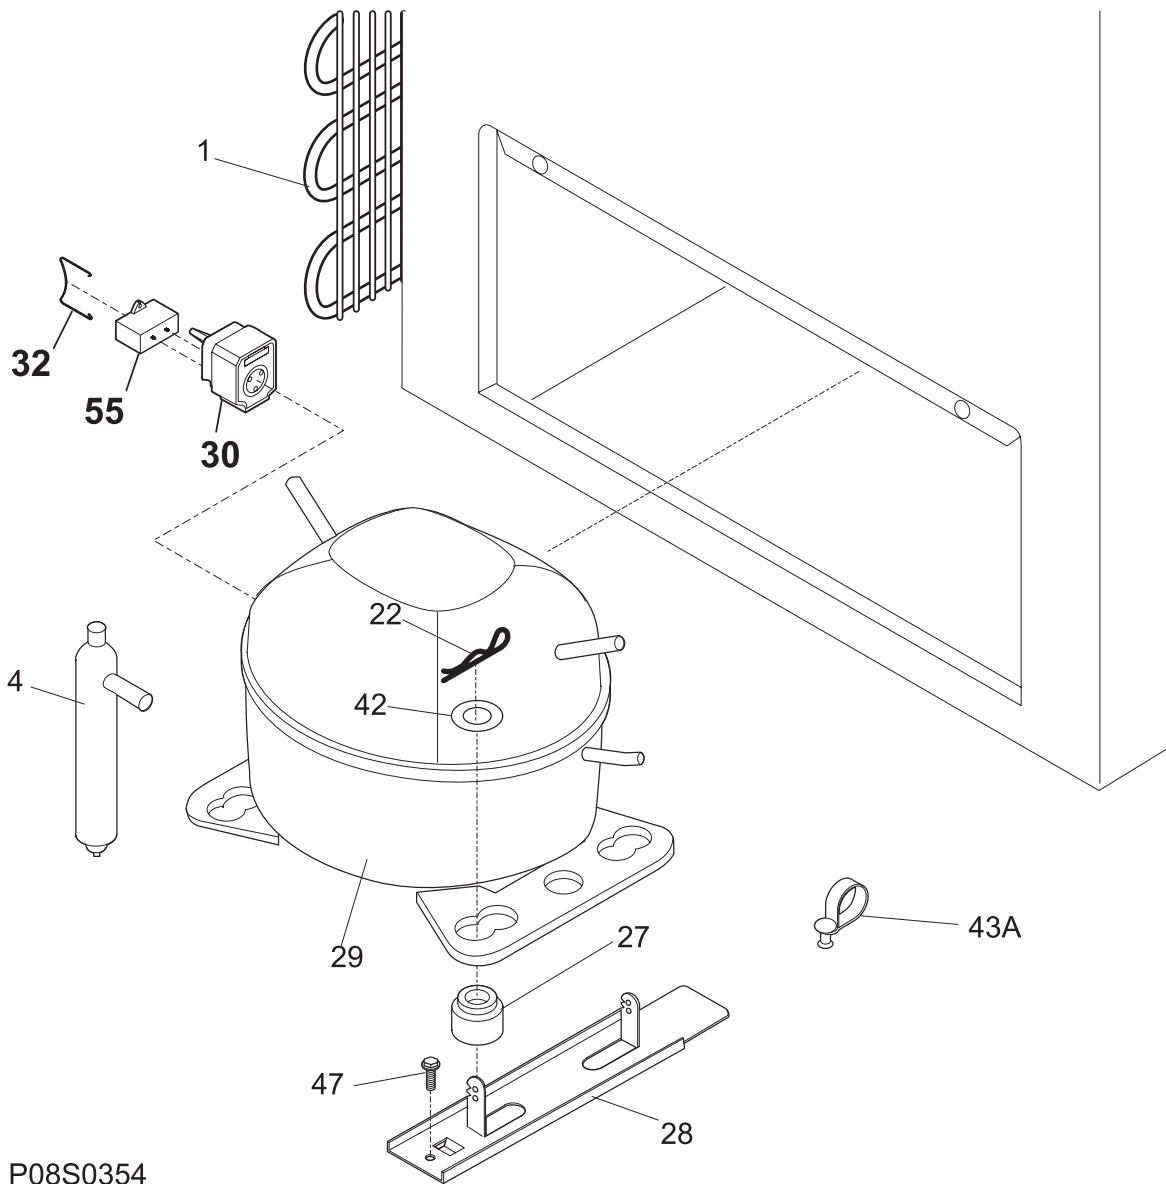

CABINET

P08C0646

CABINET

POS. NO	PART NO.	DESCRIPTION
1	216909800	Catch-lock, white
1A	216818900	Support, lock catch clip
3	216502600	Plug, drain, interior
4	216073905	Plug-drain, exterior
6	216111000	Breaker, Plain, white
7	216111600	Breaker, lock side
11	216110800	Breaker, chest end, (2)
18	216707200	Knob, temp control
21#	216714601	Control temperature
27	216629600	Screw, hex washer head, 10-16 x 0.500, tapping
28	216035200	Hinge
30	216110700	Breaker, corners
59	216916201	Basket, blue, upper, (2)
59A	216867401	Basket, blue, lower, (2)
62A	131420300	Screw, cr truss head, 8-18AB x 0.750
75	216034301	Panel, access, white
93	5303161215	Screw, ph truss head, 8-18AB x 0.500
100	216654400	Track-basket
*	5303305324	Paint, touch-up, white
*	216794206	Energy Guide

SYSTEM

P08S0354

SYSTEM

POS. NO	PART NO.	DESCRIPTION
1 #	5303925238	Condenser
4 #	216938600	Drier-filter
5 #	216987300	Harness-main
22	216056400	Clip, compressor mtg, SPRING
27	5308002681	Grommet, compressor
28	5303212615	Support, compressor
29 #	216977300	Compressor, w/o electricals
30	216954201	Controller, compressor
32	216954300	Clip, controller
42	216232700	Washer, flat, 1"OD x 0.531"ID
43	5303212614	Clip, harness mount
47	216629600	Screw, hex washer head, 10-16 x 0.500, tapping
55	218909913	Capacitor-run, 220 VAC, 15 microfarad
86	216036600	Screw, ph washer head, 8-32CA x 0.500, thread forming