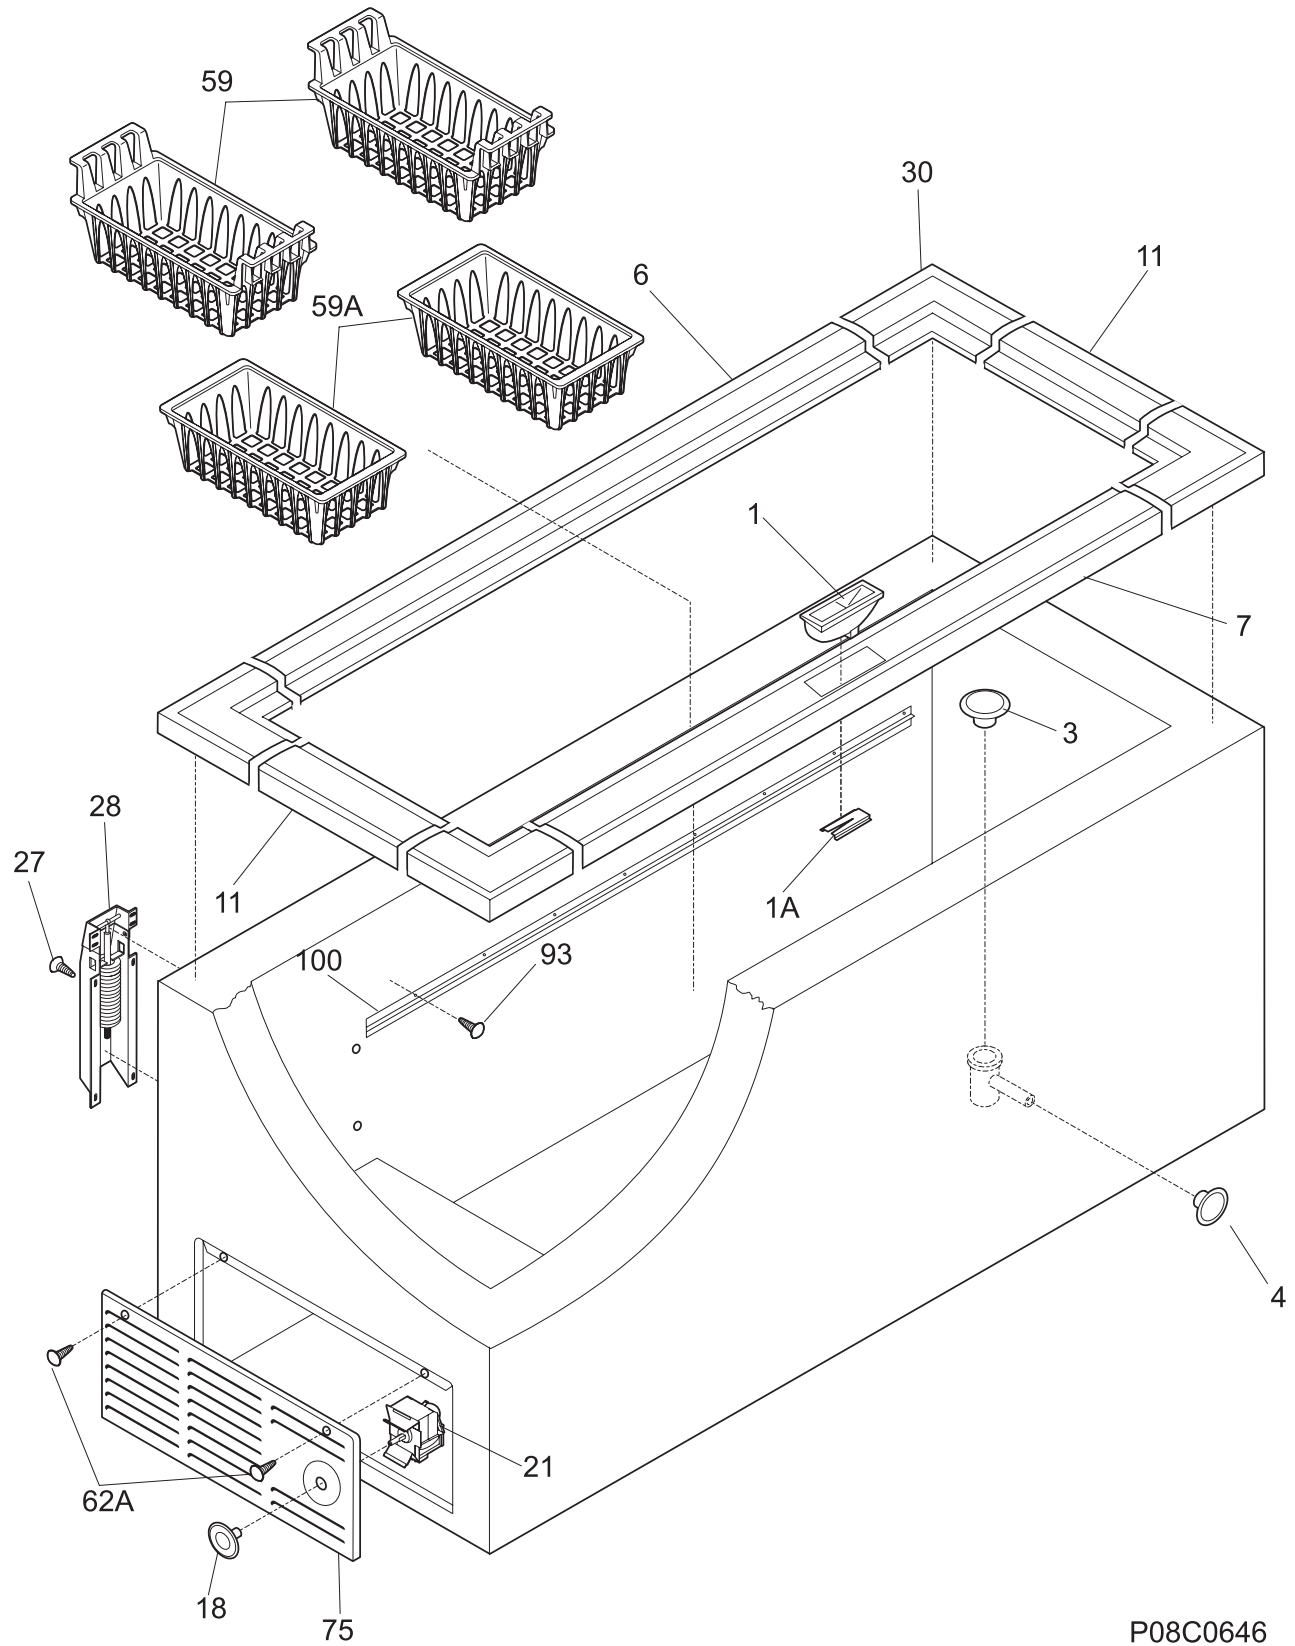

Publication No.
5995420188
04/10/28
(EN/SERVICE/MLR)
365

FREEZER CHEST

Model No.
AFFC1526DW

Copyright © 2004 Electrolux Home Products, Inc.
All rights reserved.

DOOR

P08D0405

DOOR

POS. NO	PART NO.	DESCRIPTION
1	216481201	Gasket-door, white
2	5303925107	Lock Assy
*	5303313518	Washer, sealing
5 #	216702900	Key, lock
9	216829104	Panel-lid
10	216923001	Plug button, 1/4", white
11	216129932	Lid, white
*	5303161215	Screw, ph truss head, 8-18AB x 0.500
14	216822900	Switch, light/lamp, ramp
15	216846400	Light Bulb/Lamp
16	216817600	Socket, light/lamp, 25 W
18	216897600	Handle, white
23	216212700	Light-signal, amber
27	5303212828	Clip, panel mtg
34	5303296969	Shield, lid lamp
40	216922700	Fastener, .330 dia stud, handle, (2)
47 #	216908000	Harness-lid
57	216899508	Overlay
*	5303917276	Insulation-door, fiberglass, (bulk)

CABINET

P08C0646

CABINET

POS. NO	PART NO.	DESCRIPTION
1	216909800	Catch-lock, white
1A	216818900	Support, lock catch clip
3	216502600	Plug, drain, interior
4	216073905	Plug-drain, exterior
6	216111000	Breaker, Plain, white
7	216111600	Breaker, lock side
11	216110800	Breaker, chest end, (2)
18	216707200	Knob, temp control
21#	216714601	Control temperature
27	216629600	Screw, hex washer head, 10-16 x 0.500, tapping
28	216035200	Hinge
30	216110700	Breaker, corners
59	216916201	Basket, blue, upper, (2)
59A	216867401	Basket, blue, lower, (2)
62A	131420300	Screw, cr truss head, 8-18AB x 0.750
75	216034301	Panel, access, white
93	5303161215	Screw, ph truss head, 8-18AB x 0.500
100	216654400	Track-basket
*	5303305324	Paint, touch-up, white
*	216794206	Energy Guide