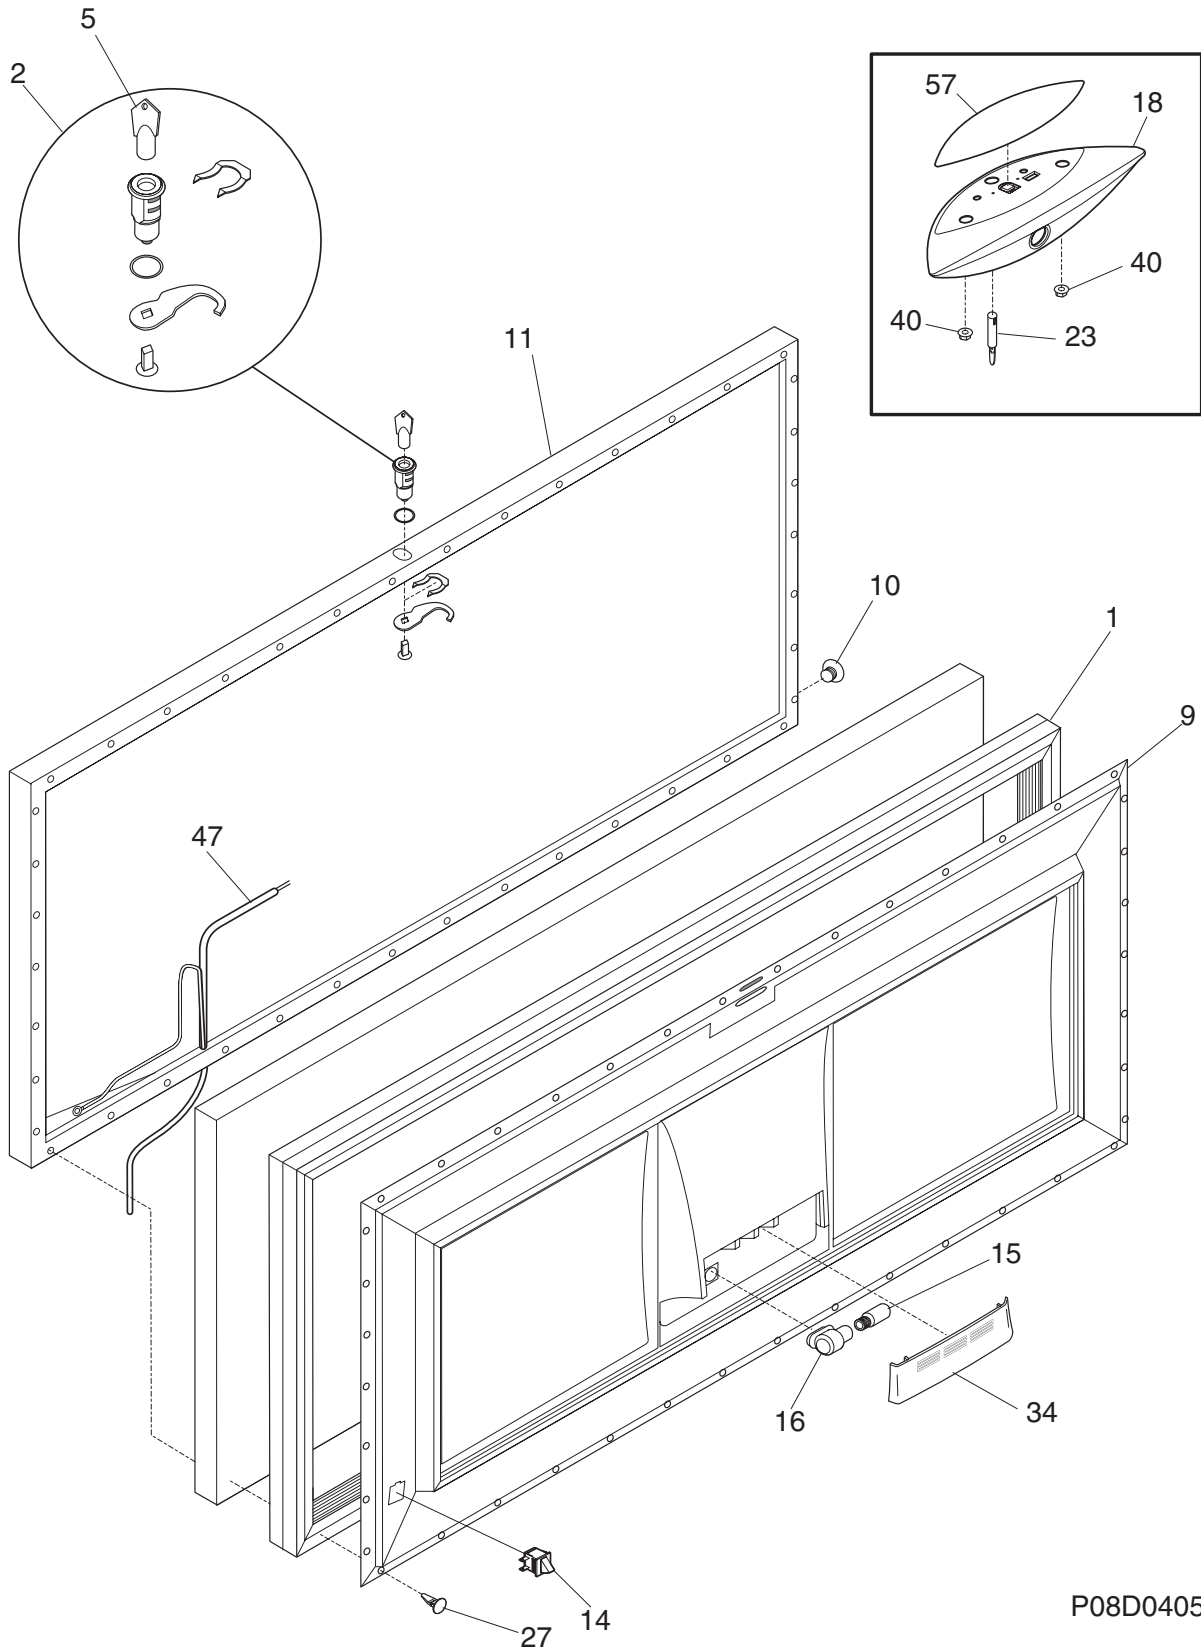

Frigidaire

Factory Parts Catalog

Product No.	AFFC1526DW1
Series	134A
Color	white
Volts	115
Wiring Diagram	216908200
Owner's Guide	216960000
Market	North America
Energy Guide	216794206

 **Electrolux**

ELECTROLUX HOME PRODUCTS, INC.
P.O. Box 212378, Augusta, GA 30917

Publication No.
5995420188
04/10/28
(EN/SERVICE/MLR)
365

FREEZER CHEST

Model No.
AFFC1526DW

Copyright © 2004 Electrolux Home Products, Inc.
All rights reserved.

DOOR

P08D0405

DOOR

POS. NO	PART NO.	DESCRIPTION
1	216481201	Gasket-door, white
2	5303925107	Lock Assy
*	5303313518	Washer, sealing
5 #	216702900	Key, lock
9	216829104	Panel-lid
10	216923001	Plug button, 1/4", white
11	216129932	Lid, white
*	5303161215	Screw, ph truss head, 8-18AB x 0.500
14	216822900	Switch, light/lamp, ramp
15	216846400	Light Bulb/Lamp
16	216817600	Socket, light/lamp, 25 W
18	216897600	Handle, white
23	216212700	Light-signal, amber
27	5303212828	Clip, panel mtg
34	5303296969	Shield, lid lamp
40	216922700	Fastener, .330 dia stud, handle, (2)
47 #	216908000	Harness-lid
57	216899508	Overlay
*	5303917276	Insulation-door, fiberglass, (bulk)

CABINET

P08C0646

CABINET

POS. NO	PART NO.	DESCRIPTION
1	216909800	Catch-lock, white
1A	216818900	Support, lock catch clip
3	216502600	Plug, drain, interior
4	216073905	Plug-drain, exterior
6	216111000	Breaker, Plain, white
7	216111600	Breaker, lock side
11	216110800	Breaker, chest end, (2)
18	216707200	Knob, temp control
21#	216714601	Control temperature
27	216629600	Screw, hex washer head, 10-16 x 0.500, tapping
28	216035200	Hinge
30	216110700	Breaker, corners
59	216916201	Basket, blue, upper, (2)
59A	216867401	Basket, blue, lower, (2)
62A	131420300	Screw, cr truss head, 8-18AB x 0.750
75	216034301	Panel, access, white
93	5303161215	Screw, ph truss head, 8-18AB x 0.500
100	216654400	Track-basket
*	5303305324	Paint, touch-up, white
*	216794206	Energy Guide