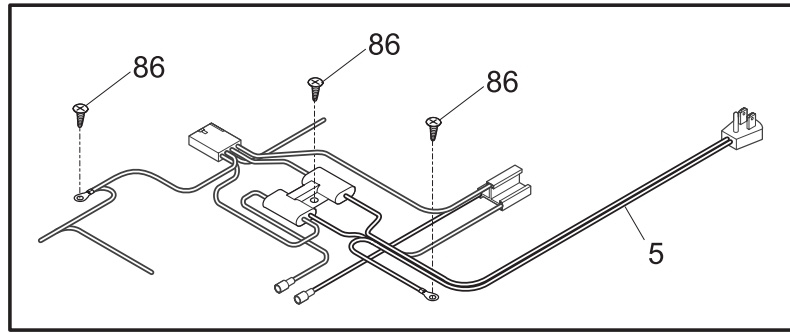

CABINET

P08C0646

CABINET

POS. NO	PART NO.	DESCRIPTION
1	216909800	Catch-lock, white
1A	216818900	Support, lock catch clip
3	216502600	Plug, drain, interior
4	216073905	Plug-drain, exterior
6	216111000	Breaker, Plain, white
7	216111600	Breaker, lock side
11	216110800	Breaker, chest end, (2)
18	216707200	Knob, temp control
21#	216714601	Control temperature
27	216629600	Screw, hex washer head, 10-16 x 0.500, tapping
28	216035200	Hinge
30	216110700	Breaker, corners
59	216916201	Basket, blue, upper, (2)
59A	216867401	Basket, blue, lower, (2)
62A	131420300	Screw, cr truss head, 8-18AB x 0.750
75	216034301	Panel, access, white
93	5303161215	Screw, ph truss head, 8-18AB x 0.500
100	216654400	Track-basket
*	5303305324	Paint, touch-up, white
*	216794206	Energy Guide

SYSTEM

P08S0354

SYSTEM

POS. NO	PART NO.	DESCRIPTION
1 #	5303925238	Condenser
4 #	216938600	Drier-filter
5 #	216987300	Harness-main
22	216056400	Clip, compressor mtg, SPRING
27	5308002681	Grommet, compressor
28	5303212615	Support, compressor
29 #	216977300	Compressor, w/o electricals
30	216954201	Controller, compressor
32	216954300	Clip, controller
42	216232700	Washer, flat, 1"OD x 0.531"ID
43	5303212614	Clip, harness mount
47	216629600	Screw, hex washer head, 10-16 x 0.500, tapping
55	218909913	Capacitor-run, 220 VAC, 15 microfarad
86	216036600	Screw, ph washer head, 8-32CA x 0.500, thread forming