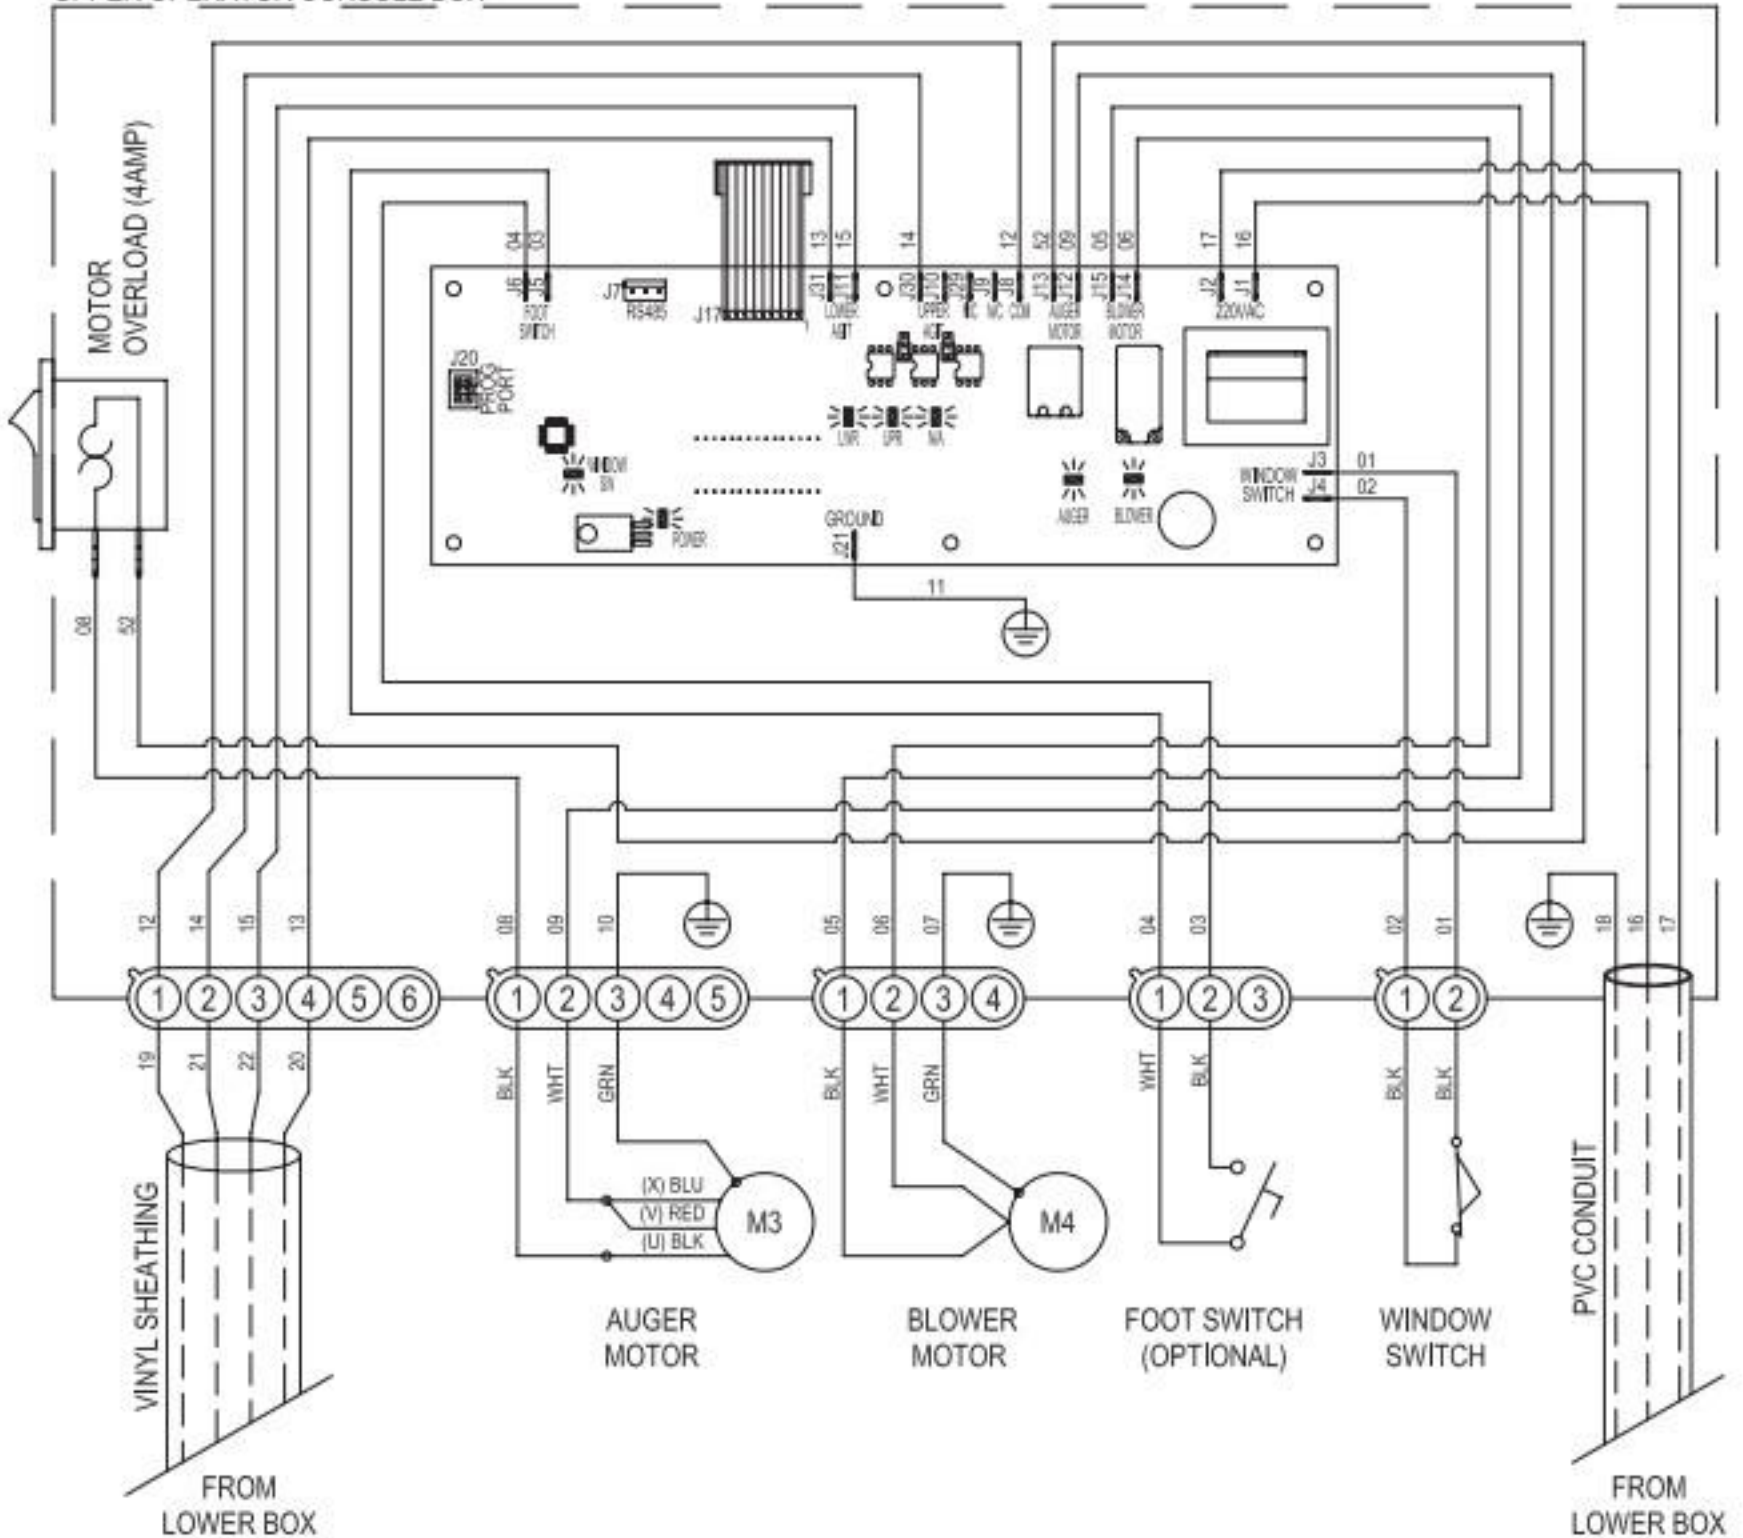

OPERATOR CONTROL PANEL

UPPER OPERATOR CONSOLE BOX

EDB650 wiring diagram, upper control box (230V, 50Hz)

OPERATOR CONTROL PANEL

OPERATOR CONTROL ENCLOSURE