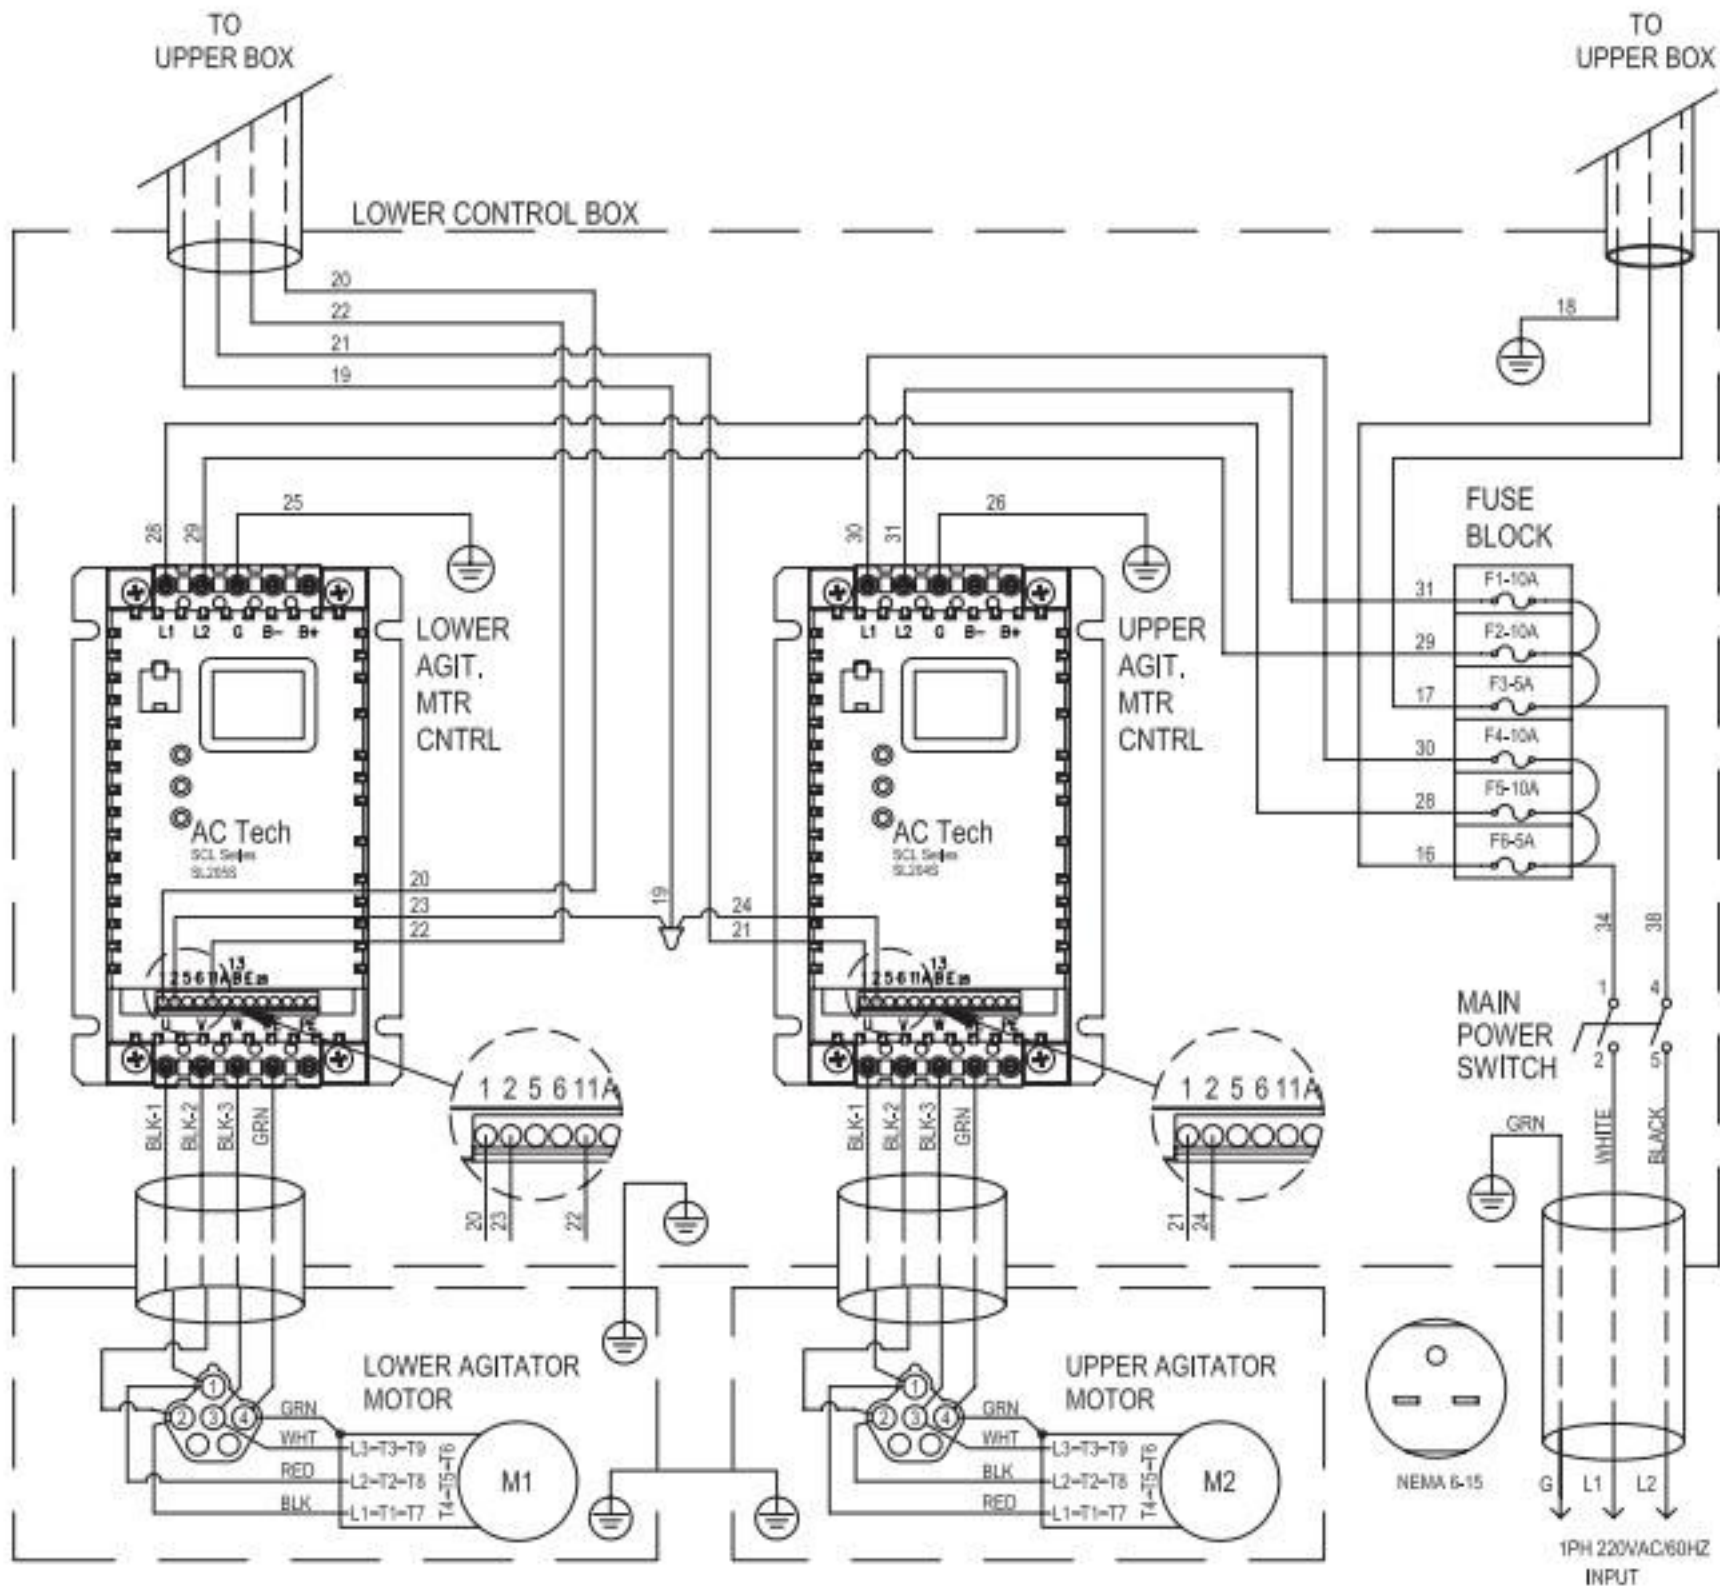

OPERATOR CONTROL PANEL

UPPER OPERATOR CONSOLE BOX

EDB650 wiring diagram, upper control box (230V, 50Hz)

OPERATOR CONTROL PANEL

OPERATOR CONTROL ENCLOSURE