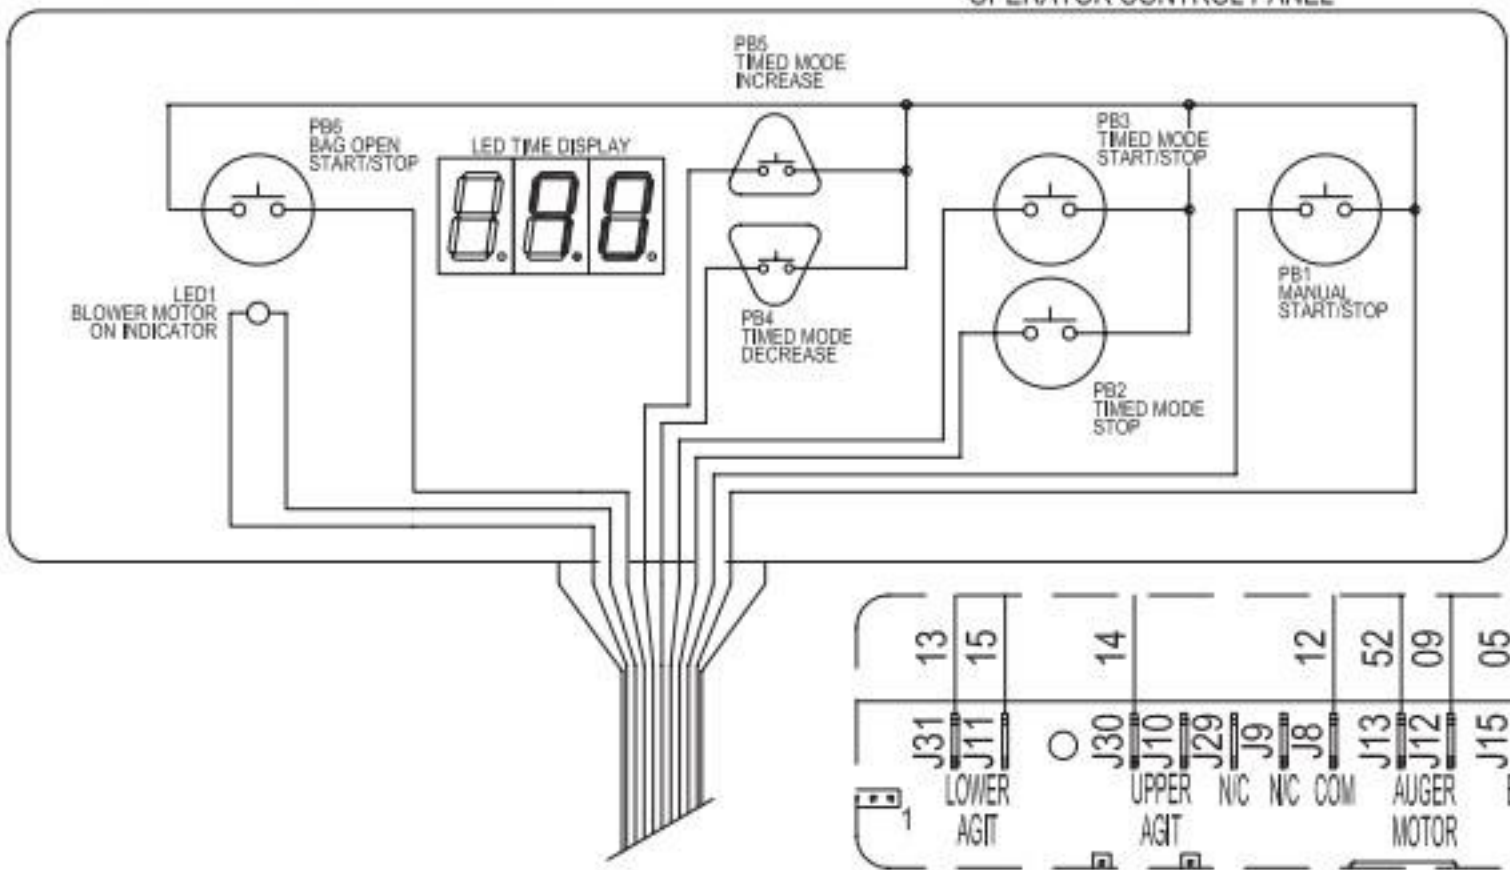

OPERATOR CONTROL PANEL

UPPER OPERATOR CONSOLE BOX

EDB650 wiring diagram, upper control box (230V, 50Hz)

OPERATOR CONTROL PANEL

OPERATOR CONTROL ENCLOSURE