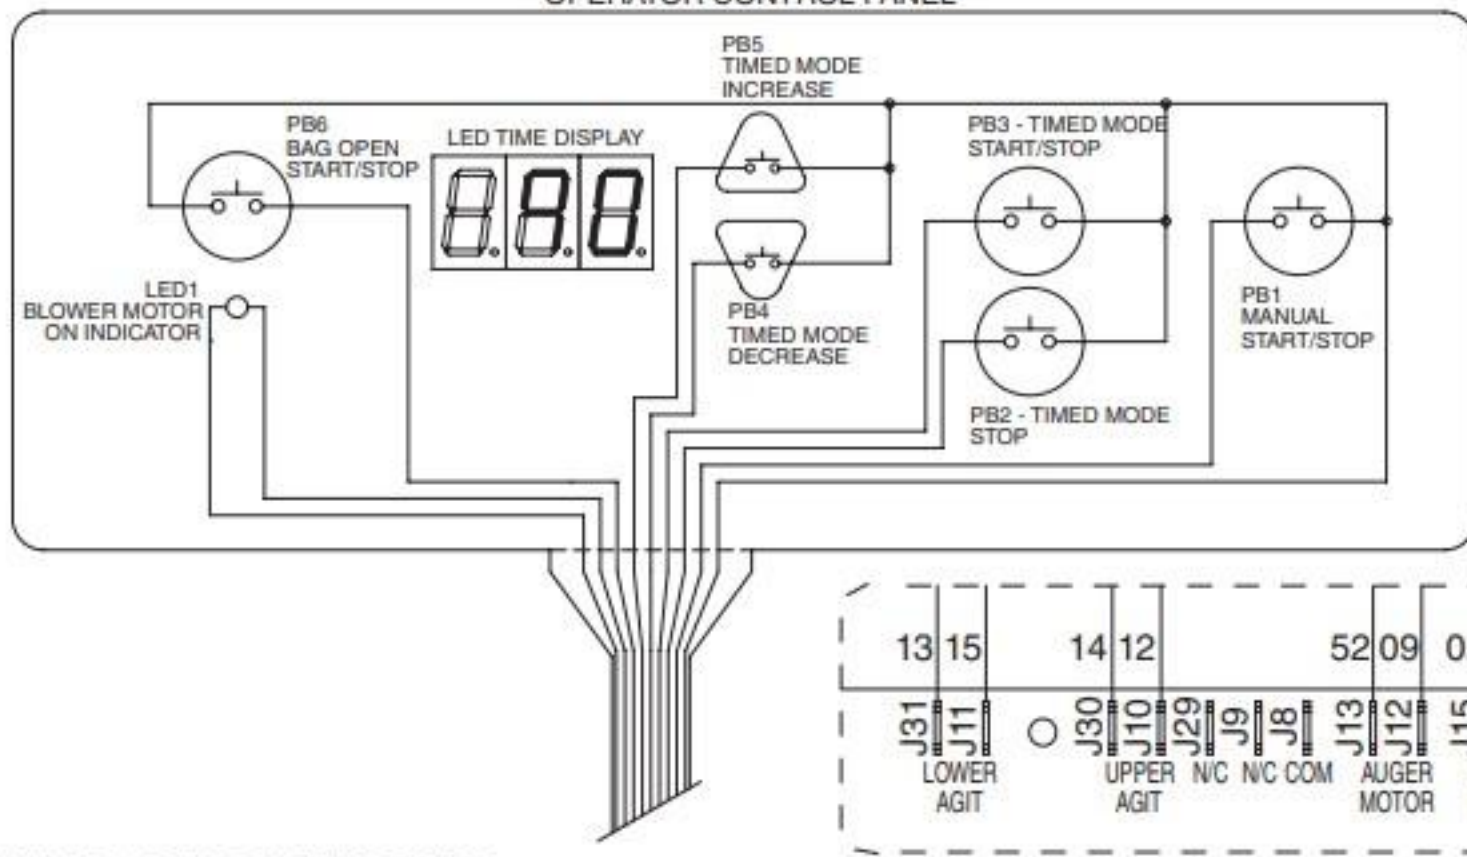

OPERATOR CONTROL PANEL

UPPER OPERATOR CONSOLE BOX

EDB650 wiring diagram, upper control box (230V, 50Hz)

OPERATOR CONTROL PANEL

OPERATOR CONTROL ENCLOSURE