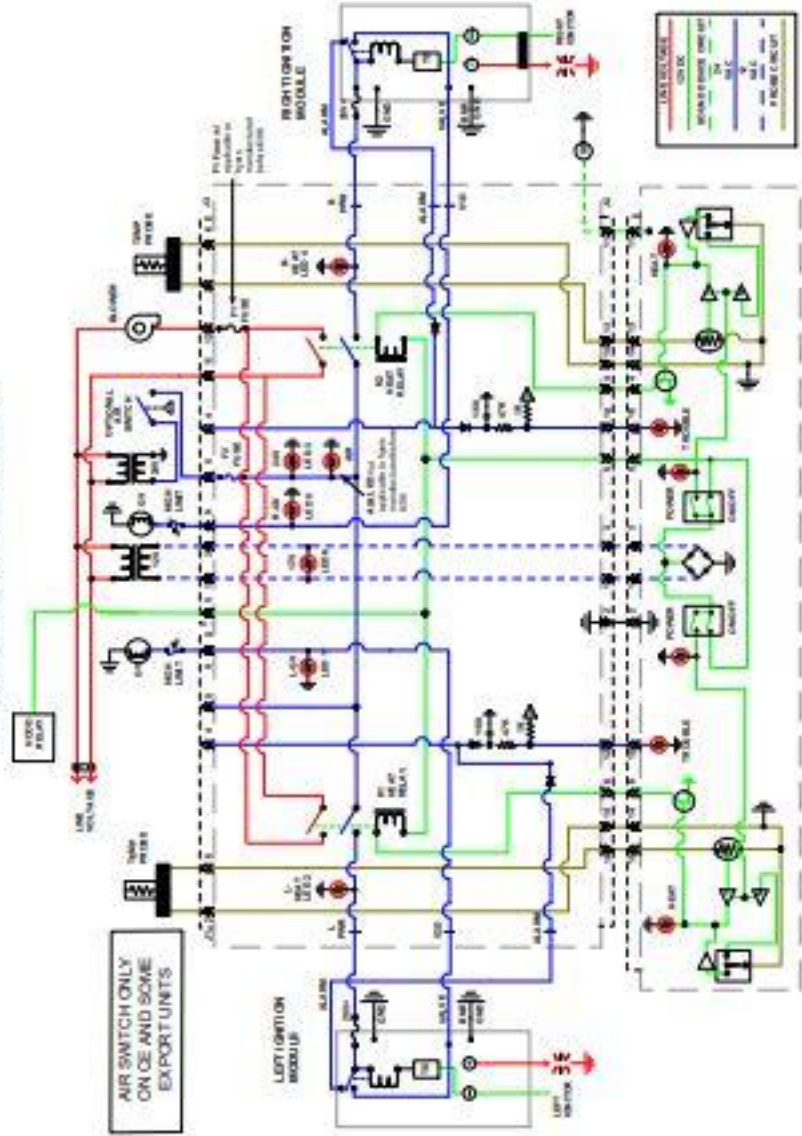

807-4014

BIGL30 SERIES - DUAL VAT

VOLTS (OOLINE)	
100	1 4
120	1 6
208	1 2
220	1 4
230	1 5
240	1 6

120V CONFIGURATION SHOWN
8051819A

NOTE: USE TERMINALS 7 AND 8 FOR 24V OUTPUT
USE TERMINALS 11 AND 12 FOR 12V OUTPUT.

NOTE: SEE TERMINALS 1 & 2 IN FIG. 244 FOR WIRING CONNECTIONS