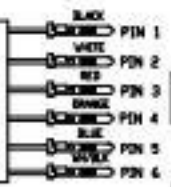

807-4014

BIGL30 SERIES - DUAL VAT

VOLTS (OOLINE)	
100	1 4
120	1 6
208	1 2
220	1 4
230	1 5
240	1 6

120V CONFIGURATION SHOWN
8051819A

NOTE: USE TERMINALS 7 AND 8 FOR 24V OUTPUT
USE TERMINALS 11 AND 12 FOR 12V OUTPUT.

NOTE: SEE TERMINALS 1 & 2 IN FIG. 244 FOR WIRING CONNECTIONS