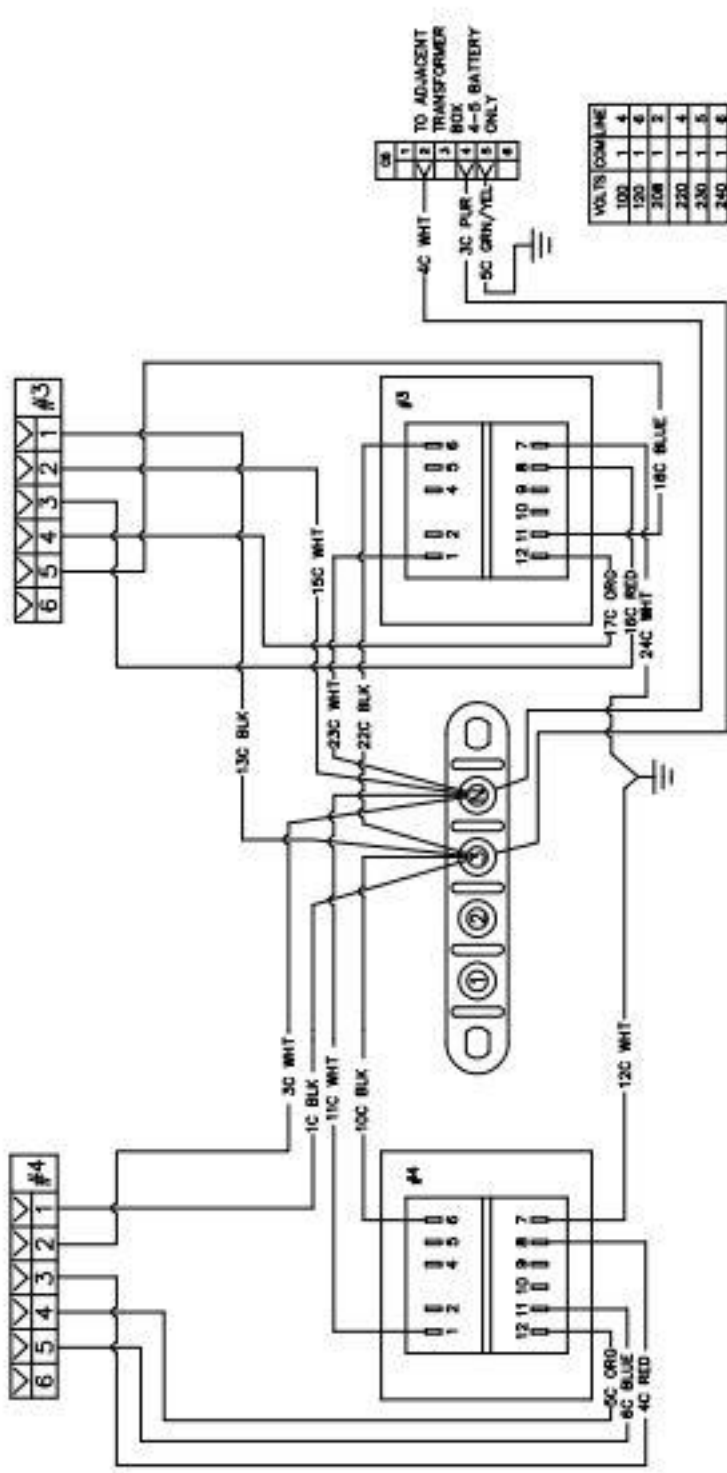

807-4014

BIGL30 SERIES - DUAL VAT

VOLTS (OOLINE)	
100	1 4
120	1 6
208	1 2
220	1 4
230	1 5
240	1 6

120V CONFIGURATION SHOWN
8051819A

NOTE: USE TERMINALS 7 AND 8 FOR 24V OUTPUT
USE TERMINALS 11 AND 12 FOR 12V OUTPUT.

NOTE: SEE TERMINALS 1 & 2 IN FIG. 244 FOR WIRING CONNECTIONS