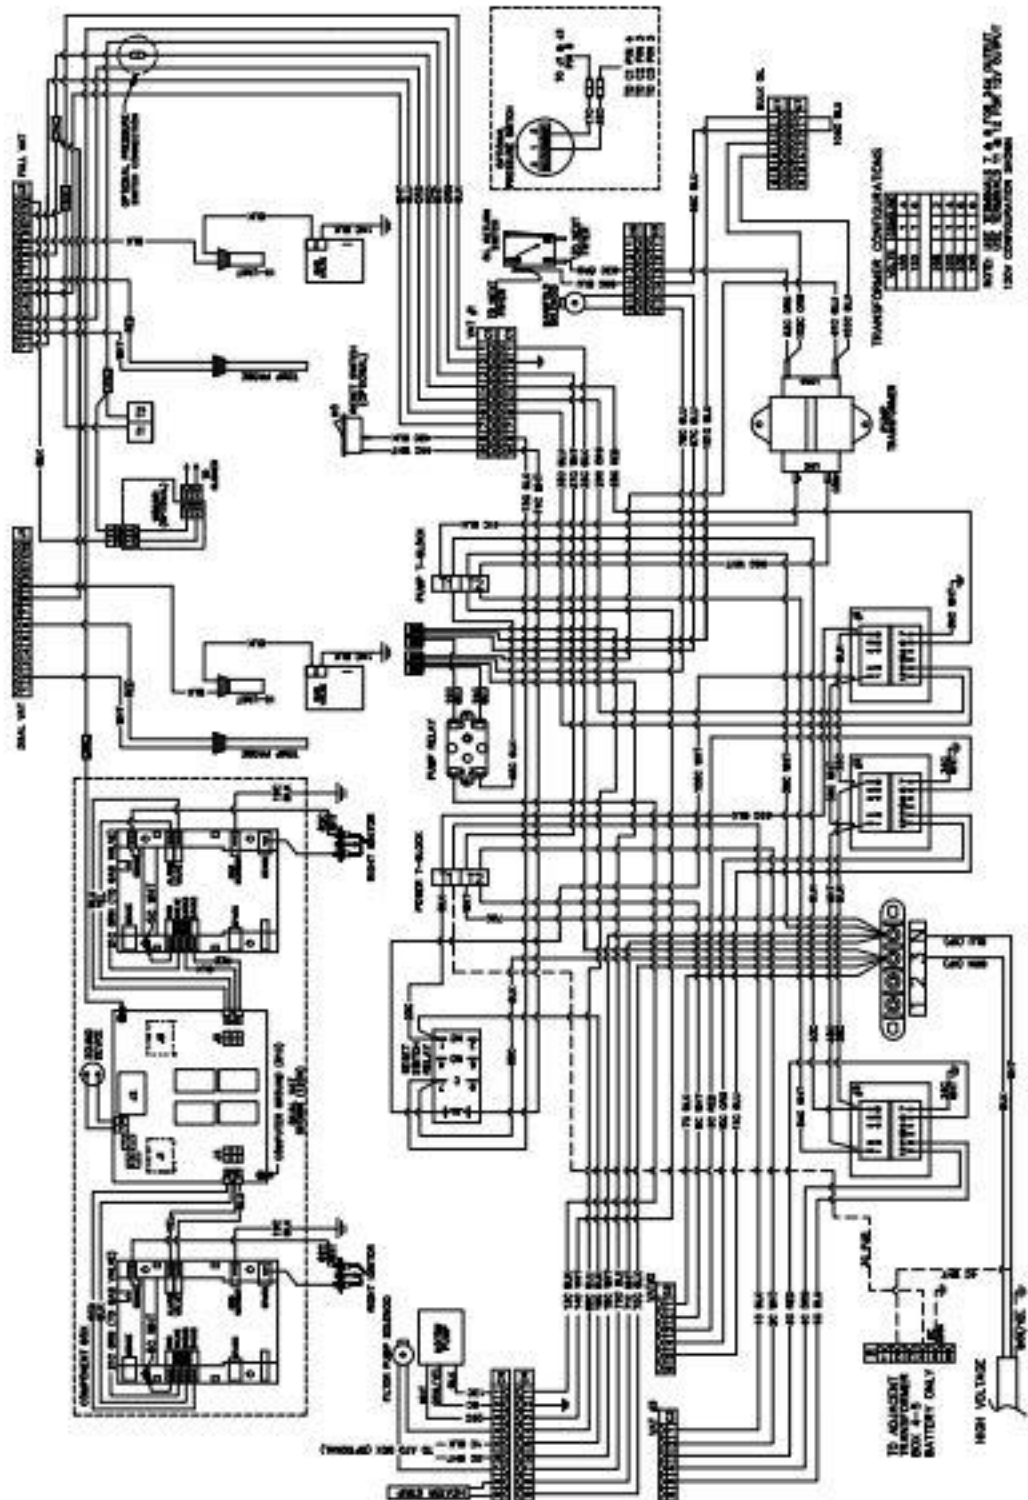

807-4014

BIGL30 SERIES - DUAL VAT

VOLTS (OOLINE)	
100	1 4
120	1 6
208	1 2
220	1 4
230	1 5
240	1 6

120V CONFIGURATION SHOWN
8051819A

NOTE: USE TERMINALS 7 AND 8 FOR 24V OUTPUT
USE TERMINALS 11 AND 12 FOR 12V OUTPUT.

NOTE: SEE TERMINALS 1 & 2 IN FIG. 244 FOR WIRING CONNECTIONS