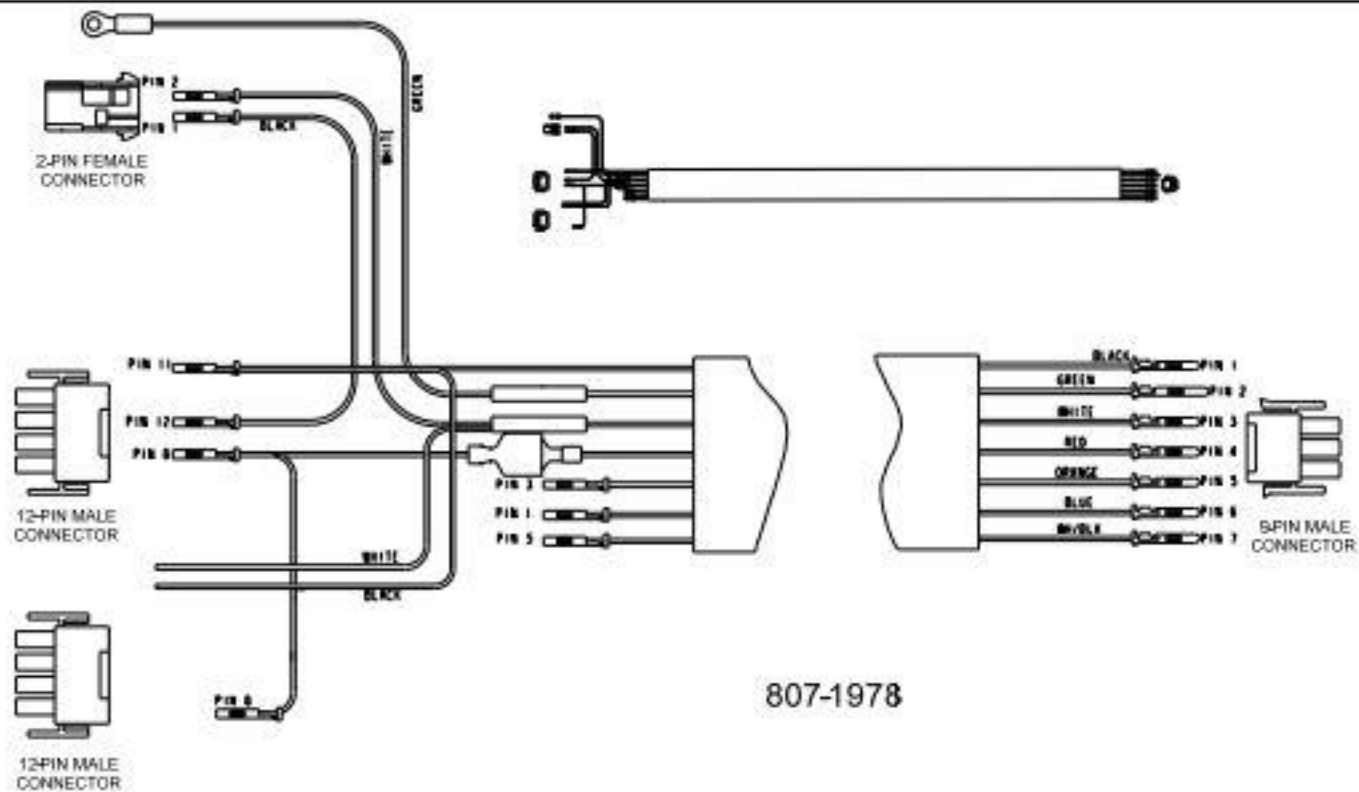

807-4014

BIGL30 SERIES - DUAL VAT

VOLTS (OOLINE)	
100	1 4
120	1 6
208	1 2
220	1 4
230	1 5
240	1 6

120V CONFIGURATION SHOWN
8051819A

NOTE: USE TERMINALS 7 AND 8 FOR 24V OUTPUT
USE TERMINALS 11 AND 12 FOR 12V OUTPUT.

NOTE: SEE TERMINALS 1 & 2 IN FIG. 244 FOR WIRING CONNECTIONS