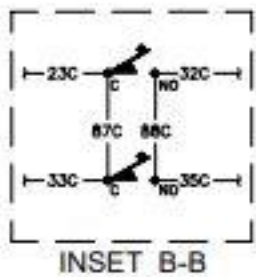

PLAN WIRING DIAGRAM FOR FILTER MAGIC II
(DIRECT)

8050385D

PLAN WIRING DIAGRAM
CE FMMJ 45 W/O COMPUTER

LEFT SIDE

RIGHT SIDE

Filter Magic Simplified Wiring Diagram