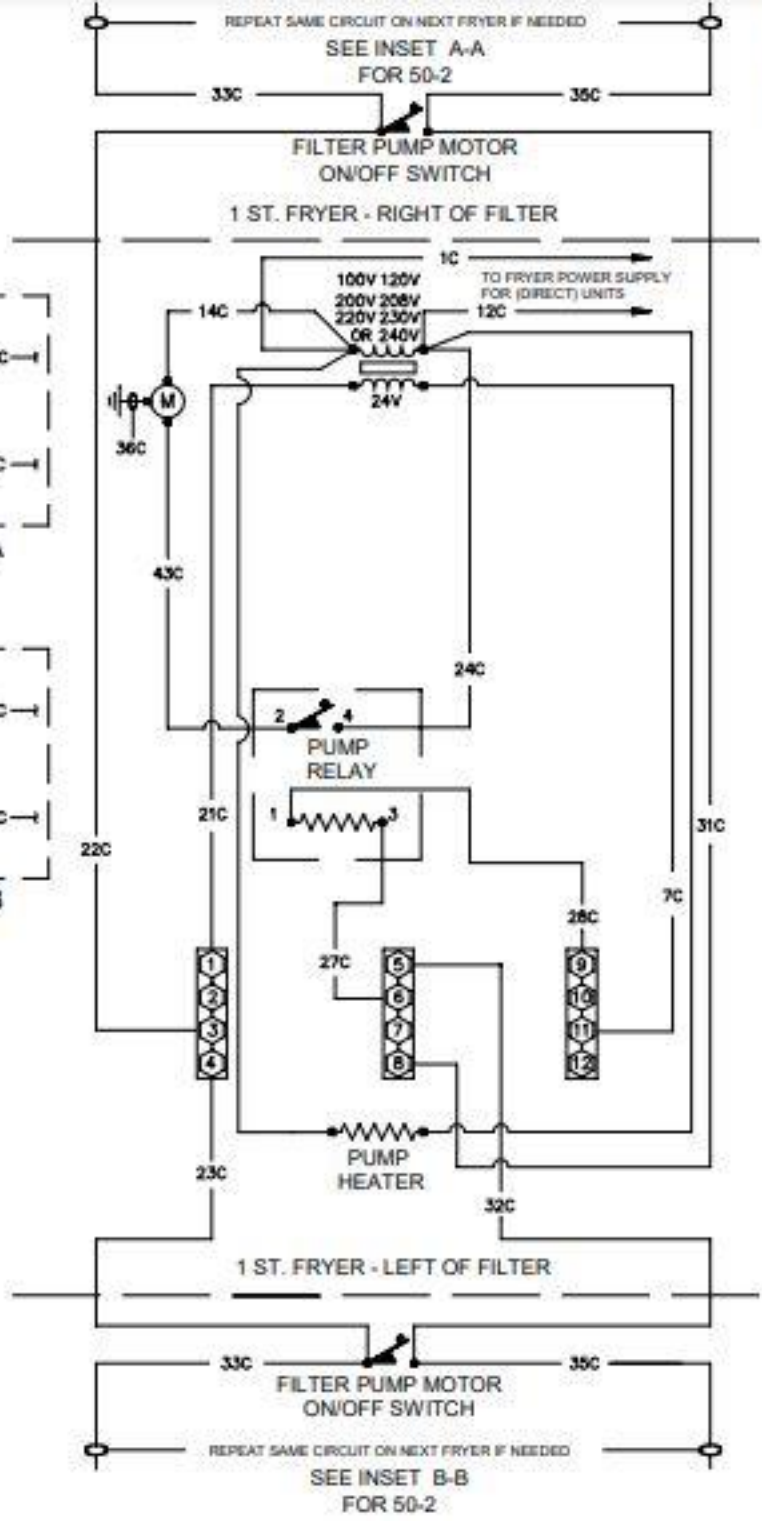

PLAN WIRING DIAGRAM FOR FILTER MAGIC II
(DIRECT)

8050385D

PLAN WIRING DIAGRAM
CE FMMJ 45 W/O COMPUTER

LEFT SIDE

RIGHT SIDE

Filter Magic Simplified Wiring Diagram