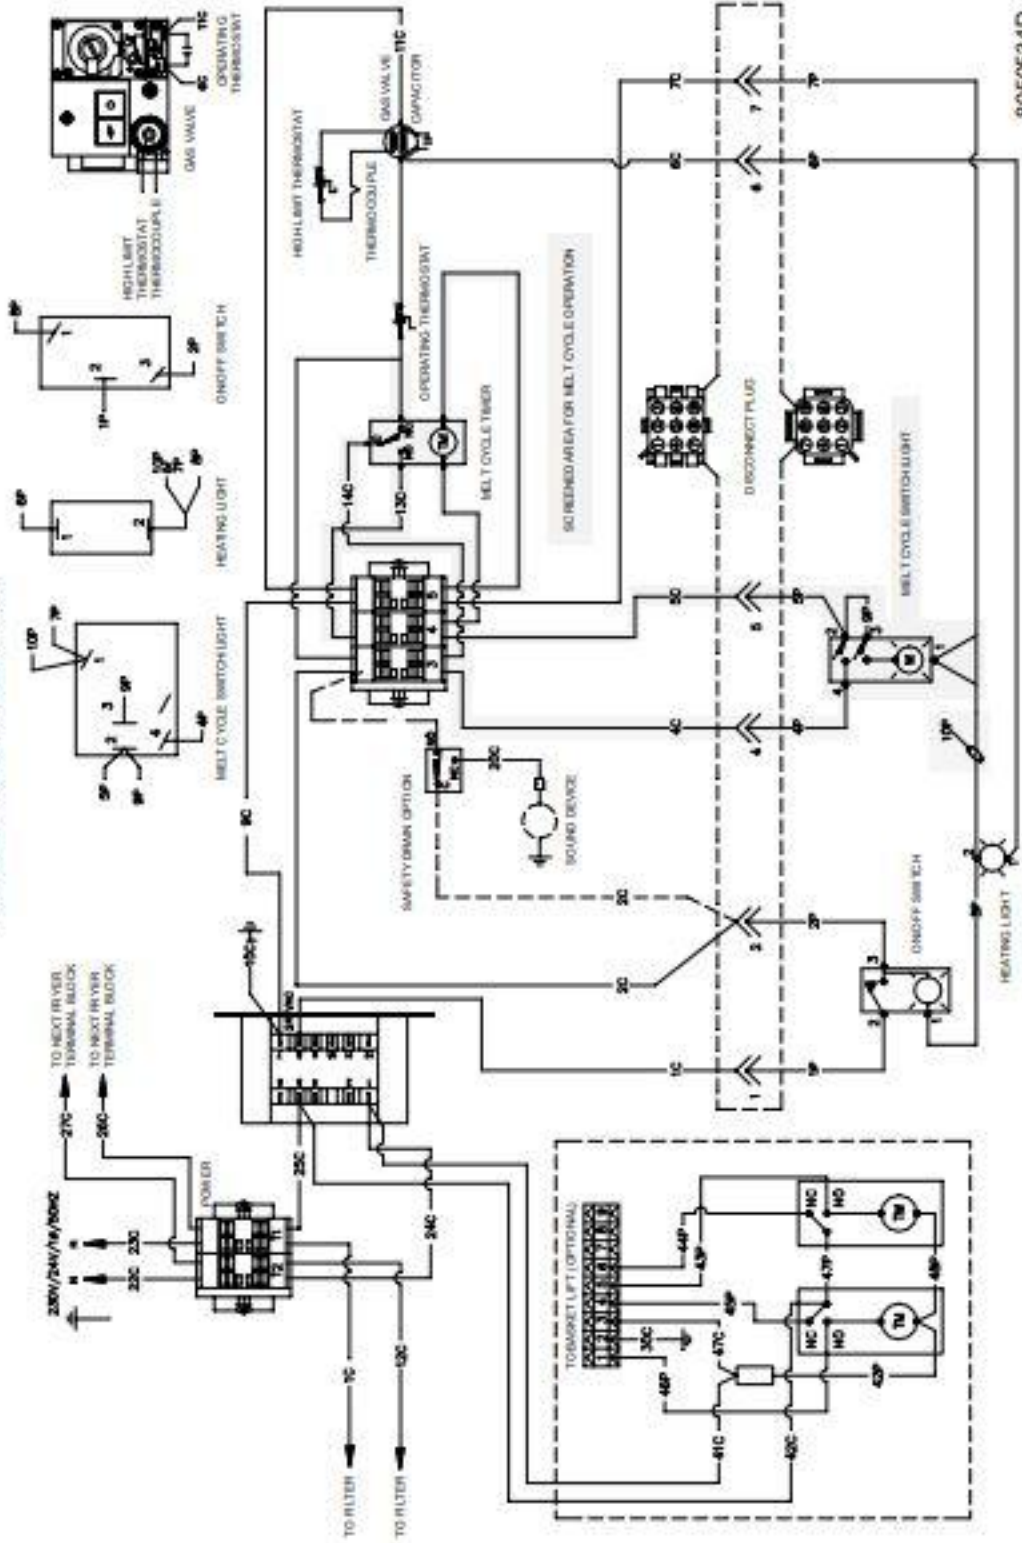

PLAN WIRING DIAGRAM FOR FILTER MAGIC II
(DIRECT)

8050385D

PLAN WIRING DIAGRAM
CE FMMJ 45 W/O COMPUTER

LEFT SIDE

RIGHT SIDE

Filter Magic Simplified Wiring Diagram