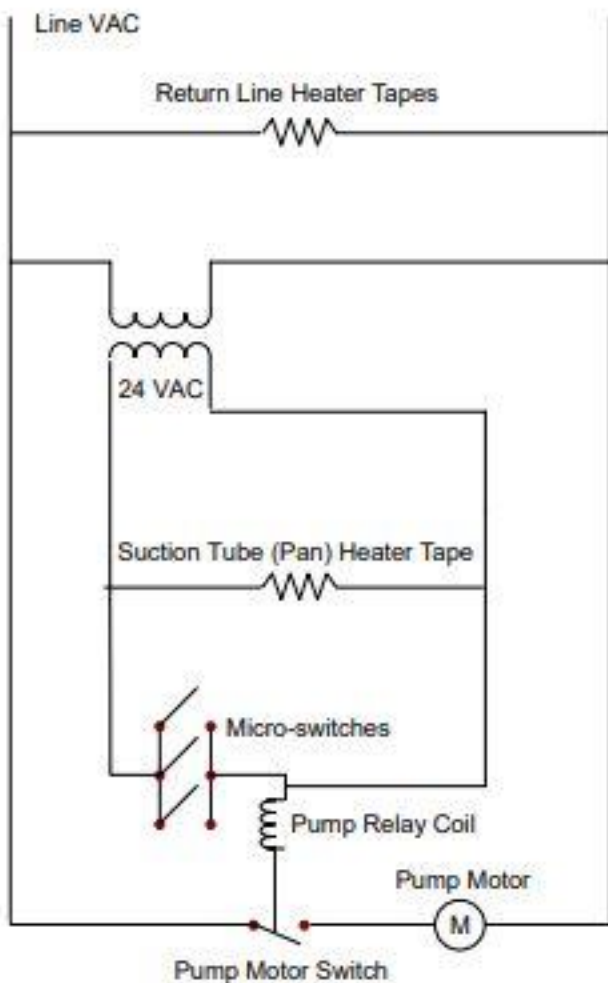

PLAN WIRING DIAGRAM FOR FILTER MAGIC II
(DIRECT)

8050385D

PLAN WIRING DIAGRAM
CE FMMJ 45 W/O COMPUTER

LEFT SIDE

RIGHT SIDE

Filter Magic Simplified Wiring Diagram