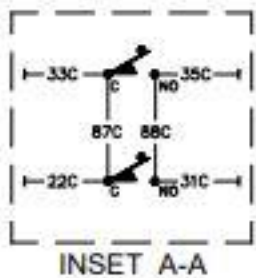

PLAN WIRING DIAGRAM FOR FILTER MAGIC II
(DIRECT)

8050385D

PLAN WIRING DIAGRAM
CE FMMJ 45 W/O COMPUTER

LEFT SIDE

RIGHT SIDE

Filter Magic Simplified Wiring Diagram