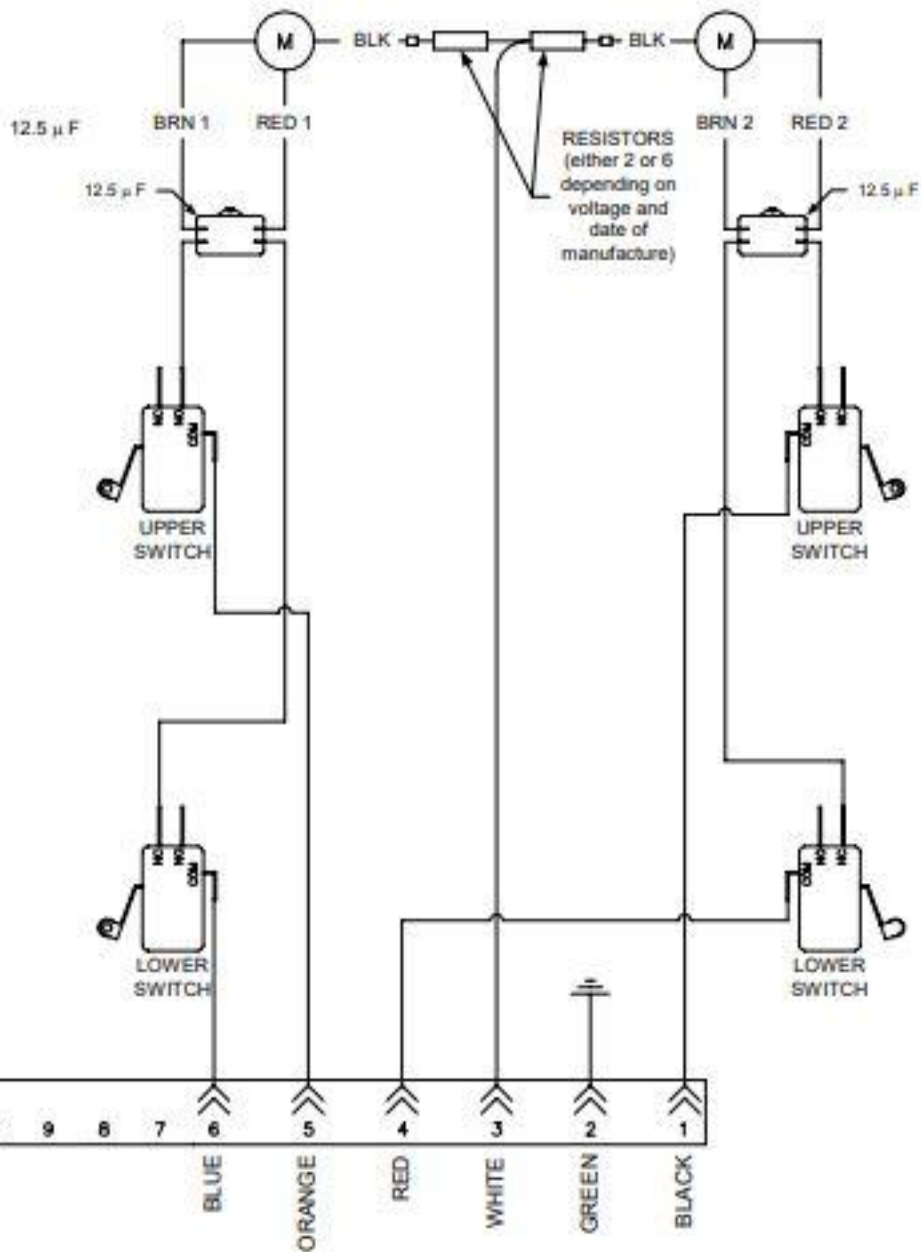

PLAN WIRING DIAGRAM FOR FILTER MAGIC II
(DIRECT)

8050385D

PLAN WIRING DIAGRAM
CE FMMJ 45 W/O COMPUTER

LEFT SIDE

RIGHT SIDE

Filter Magic Simplified Wiring Diagram