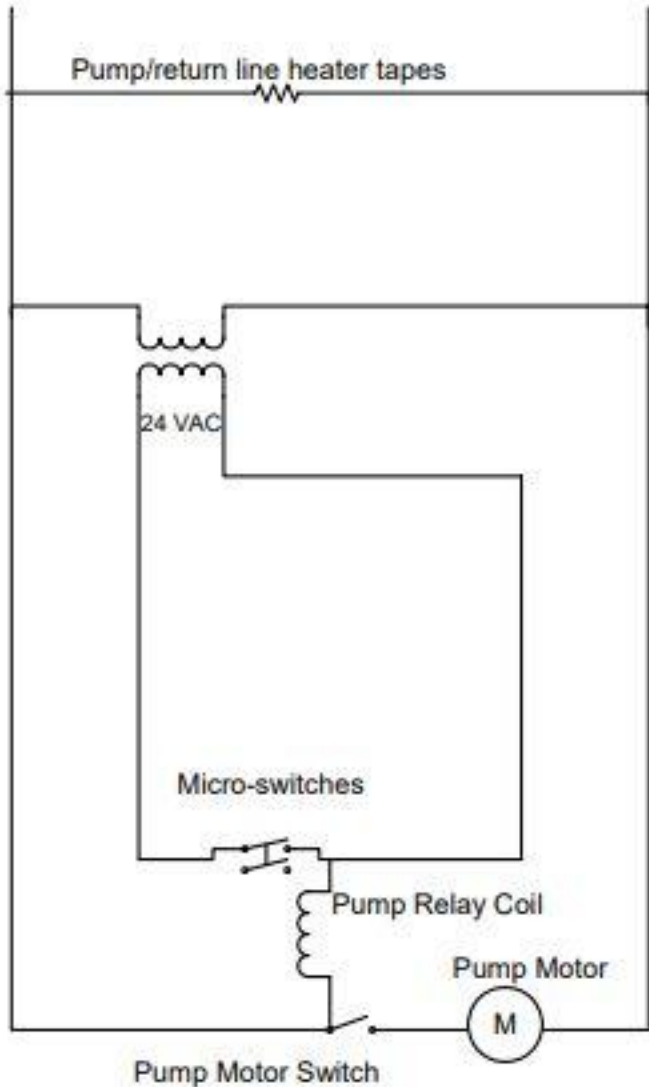

Pump/return line heater tapes

24 VAC

Micro-switches

Pump Relay Coil

Pump Motor

M

Pump Motor Switch

PLAN WIRING DIAGRAM BASKET LIFT SYSTEMS