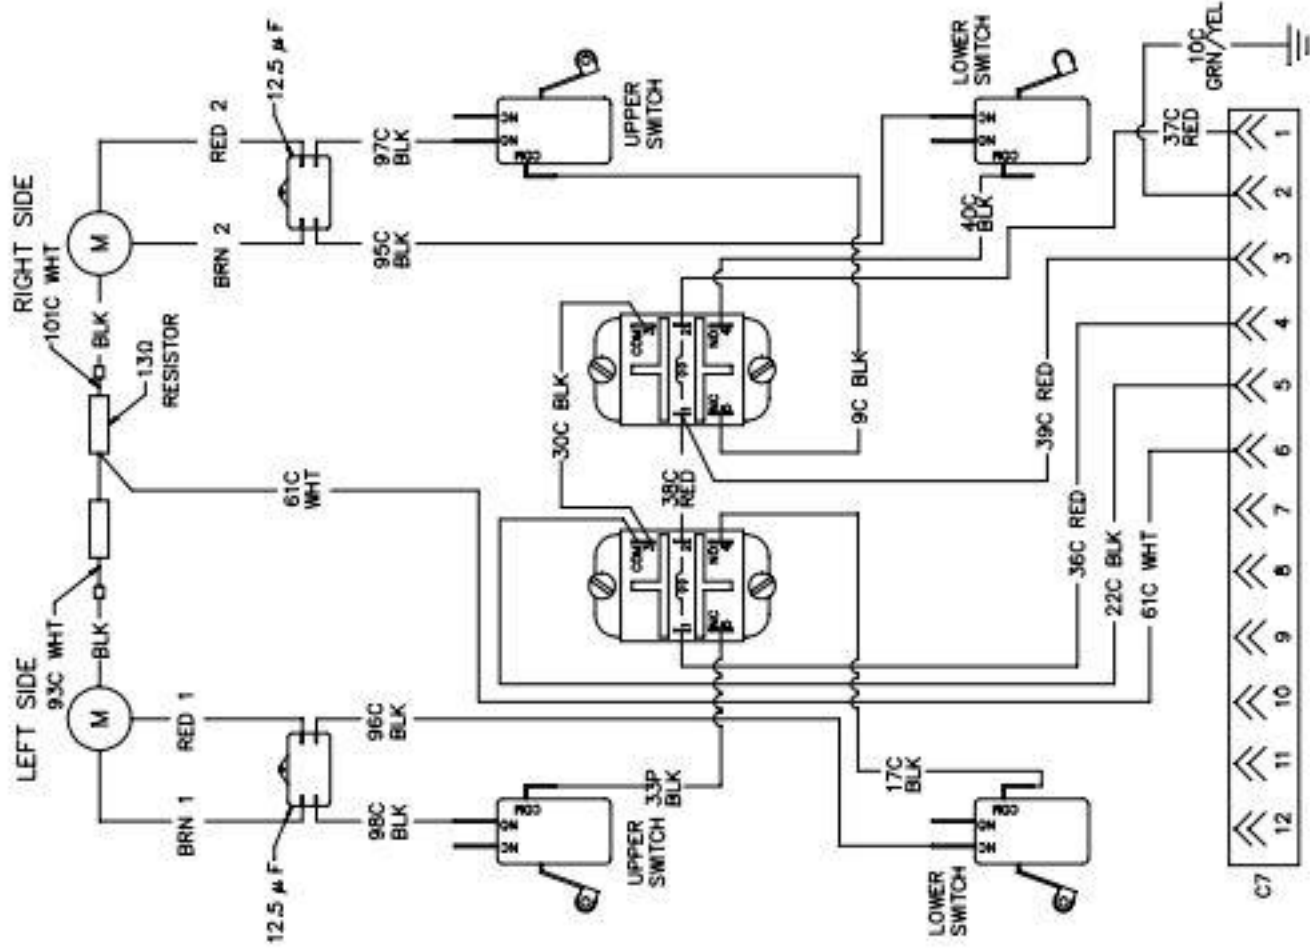

8001527A

REFERENCES TO LEFT & RIGHT ARE FROM THE REAR OF THE FRYER

LEFT SIDE

RIGHT SIDE

8C
WHT

15C
WHT

92C
WHT

92C
WHT

92C
WHT

92C
WHT

92C
WHT

WIRING FOR 230/240/250W
RESISTOR ASSEMBLY

61C
WHT

TO C7 PIN 6