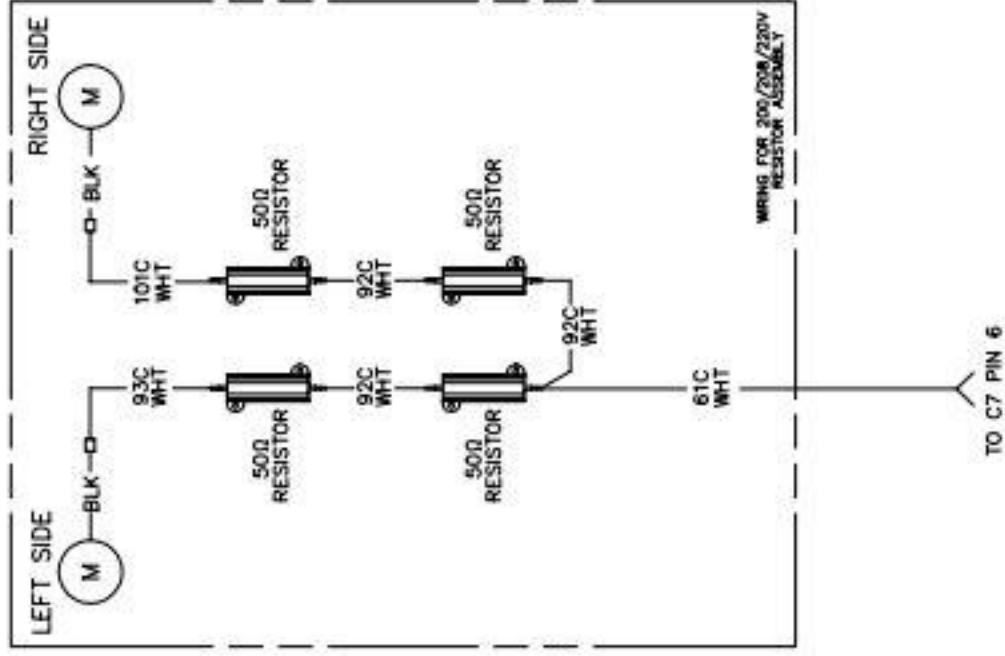

8001527A

REFERENCES TO LEFT & RIGHT ARE FROM THE REAR OF THE FRYER

LEFT SIDE

RIGHT SIDE

8C
WHT

15C
WHT

92C
WHT

92C
WHT

92C
WHT

92C
WHT

92C
WHT

WIRING FOR 230/240/250W
RESISTOR ASSEMBLY

61C
WHT

TO C7 PIN 6