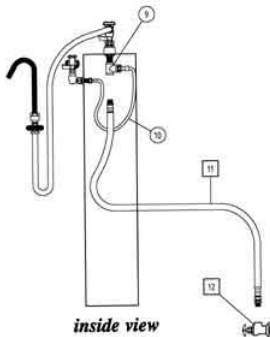

FISHER

FISHER MANUFACTURING COMPANY

VOICE: 800-421-6162 • FAX: 800-832-8238

Water Service Station - Components and Options

[Return to Water Service Station - Components and Options](#)

- 1 5300 8" DECK CONTROL VALVE, INLETS 3/4" M X 2" LONG
- 5000-0010 HOT STEM RH 3/4" SWIVEL REPAIR KIT
- 5000-0011 COLD STEM LH 3/4" SWIVEL REPAIR KIT

- 2 5008 3/4" POT FILLER WITH 72" HOSE AND VACUUM BREAKER

- 2A 10480 SWIVEL HOSE ADAPTER WITH 3/4" FEMALE OUTLET AND VACUUM BREAKER

- 2B 5008-0002 3/4" POT FILLER HOSE ASSEMBLY 72"

- 2C 10499 3/4" GOOSENECK SPOUT 12" SWIVEL

- 3 2907 WALL HOOK

- 4 13153 8" CC BACKSPLASH CONTROL VALVE WITH SWIVEL OUTLET
- 3000-0000 HOT STEM RH 1/2" SWIVEL REPAIR KIT
- 3000-0001 COLD STEM LH 1/2" SWIVEL REPAIR KIT

- 5 2943 PIPE HOOK

- 6 2932 SWIVEL HOSE ADAPTER WITH 1/4" FEMALE OUTLET AND VACUUM BREAKER

- 8 2946 UTILITY SPRAY HEAD AND HANDLE

- 9 14869 TEE 3/4" X 3/4" X 3/4"

- 10 14877 SS.SUPPLY LINE 1/2" MALE X 1/2" FEMALE X 12" LONG

- 11** 14230 HOSE CONNECTOR 3/4"M
X 3/4"M X 84" LONG
-
- 12** 14249 CONTROL VALVE SINGLE
WALL SWIVEL OUTLET
WITH CROSS HANDLE
* Optional handles available
Vandal Resistant Kit available