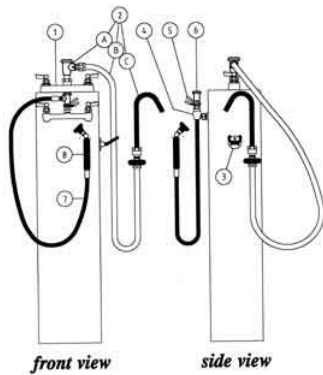

FISHER

FISHER MANUFACTURING COMPANY

VOICE: 800-421-6162 • FAX: 800-832-8238

Water Service Station - Components and Options

[Return to Water Service Station - Components and Options](#)

- 1 5300 8" DECK CONTROL VALVE, INLETS 3/4" M X 2" LONG
- 5000-0010 HOT STEM RH 3/4" SWIVEL REPAIR KIT
- 5000-0011 COLD STEM LH 3/4" SWIVEL REPAIR KIT

- 2 5008 3/4" POT FILLER WITH 72" HOSE AND VACUUM BREAKER

- 2A 10480 SWIVEL HOSE ADAPTER WITH 3/4" FEMALE OUTLET AND VACUUM BREAKER

- 2B 5008-0002 3/4" POT FILLER HOSE ASSEMBLY 72"

- 2C 10499 3/4" GOOSENECK SPOUT 12" SWIVEL

- 3 2907 WALL HOOK

- 4 13153 8" CC BACKSPLASH CONTROL VALVE WITH SWIVEL OUTLET
- 3000-0000 HOT STEM RH 1/2" SWIVEL REPAIR KIT
- 3000-0001 COLD STEM LH 1/2" SWIVEL REPAIR KIT

- 5 2943 PIPE HOOK

- 6 2932 SWIVEL HOSE ADAPTER WITH 1/4" FEMALE OUTLET AND VACUUM BREAKER

- 8 2946 UTILITY SPRAY HEAD AND HANDLE

- 9 14869 TEE 3/4" X 3/4" X 3/4"

- 10 14877 SS.SUPPLY LINE 1/2" MALE X 1/2" FEMALE X 12" LONG

- 11** 14230 HOSE CONNECTOR 3/4"M
X 3/4"M X 84" LONG
-
- 12** 14249 CONTROL VALVE SINGLE
WALL SWIVEL OUTLET
WITH CROSS HANDLE
* Optional handles available
Vandal Resistant Kit available