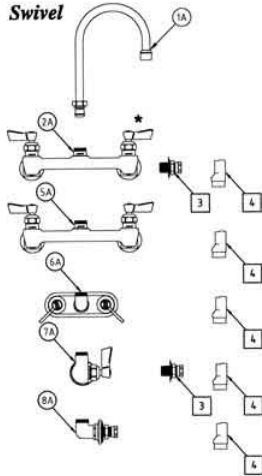

Swivel

Rigid

- | | | |
|-----------|-----------|---|
| 1A | 3965 | 12" SWIVEL GOOSENECK SPOUT |
| | 3968 | 6" SWIVEL GOOSENECK SPOUT |
| 1B | 3966 | 12" RIGID GOOSENECK SPOUT |
| | 3969 | 6" RIGID GOOSENECK SPOUT |
| 2A | 3200 | 8" ADJ WALL CONTROL VALVE WITH SWIVEL OUTLET |
| 2B | 2200 | 8" ADJ WALL CONTROL VALVE WITH 3/8" FEMALE OUTLET |
| | 3000-0000 | HOT STEM RH 1/2" SWIVEL REPAIR KIT |
| | 3000-0001 | COLD STEM LH 1/2" SWIVEL REPAIR KIT |
| 3 | 2200-0000 | 1/2" X 1-1/4" NIPPLE WITH LOCKNUT, WASHER AND SLIP JOINT KIT |
| 4 | 2400-2103 | 1/2" ELBOW |
| 5A | 13153 | 8" CC BACKSPLASH CONTROL VALVE WITH SWIVEL OUTLET |
| 5B | 13188 | 8" CC BACKSPLASH CONTROL VALVE WITH 3/8" FEMALE OUTLET |
| | 3000-0000 | HOT STEM RH 1/2" SWIVEL REPAIR KIT |
| | 3000-0001 | COLD STEM LH 1/2" SWIVEL REPAIR KIT |
| 6A | 3600 | 4" CC BACKSPLASH CONTROL VALVE WITH SWIVEL OUTLET |
| 6B | 2600 | 4" CC BACKSPLASH CONTROL VALVE WITH 3/8" FEMALE OUTLET |
| | 3000-0001 | HOT STEM LH 1/2" SWIVEL REPAIR KIT |
| | 3000-0000 | COLD STEM RH 1/2" SWIVEL REPAIR KIT |
| 7A | 3700 | SINGLE WALL CONTROL VALVE WITH SWIVEL OUTLET |
| 7B | 2700 | SINGLE WALL CONTROL VALVE RIGID, INLETS 1/2" F |
| | 3000-0000 | STEM RH 1/2" SWIVEL REPAIR KIT |
| 8A | 3900 | SINGLE BACKSPLASH BASE WITH SWIVEL OUTLET AND 1/2" MALE INLET |
| 8B | 3900-0002 | SINGLE WALL BASE WITH 3/8" FEMALE OUTLET AND 1/2" MALE INLET |
| 9 | 12882 | SINGLE WALL FAUCET 1/2" F |
| | 3000-0000 | STEM RH 1/2" SWIVEL REPAIR KIT |

10	10014	SS SUPPLY LINE 1/2" FEMALE X 1/2" FEMALE X 24" LONG
	10022	SS SUPPLY LINE 1/2" FEMALE X 1/2" FEMALE X 36" LONG
11	10049	SS SUPPLY LINE 1/2" MALE X 1/2" FEMALE X 24" LONG
	10006	SS SUPPLY LINE 1/2" FEMALE X 1/2" MALE X 36" LONG
12	1792	ANGLE STOP WITH KEY STOP, POLISHED CHROME 1/2"M x 1/2"F
13	1790-1	ANGLE STOP WITH CROSS HANDLE, POLISHED CHROME 1/2"M X 1/2"F * Optional handles available Vandal Resistant Kit available