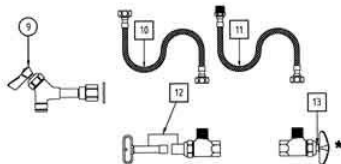

Swivel

Rigid

- | | | |
|-----------|-----------|---|
| 1A | 3965 | 12" SWIVEL GOOSENECK SPOUT |
| | 3968 | 6" SWIVEL GOOSENECK SPOUT |
| 1B | 3966 | 12" RIGID GOOSENECK SPOUT |
| | 3969 | 6" RIGID GOOSENECK SPOUT |
| 2A | 3200 | 8" ADJ WALL CONTROL VALVE WITH SWIVEL OUTLET |
| 2B | 2200 | 8" ADJ WALL CONTROL VALVE WITH 3/8" FEMALE OUTLET |
| | 3000-0000 | HOT STEM RH 1/2" SWIVEL REPAIR KIT |
| | 3000-0001 | COLD STEM LH 1/2" SWIVEL REPAIR KIT |
| 3 | 2200-0000 | 1/2" X 1-1/4" NIPPLE WITH LOCKNUT, WASHER AND SLIP JOINT KIT |
| 4 | 2400-2103 | 1/2" ELBOW |
| 5A | 13153 | 8" CC BACKSPLASH CONTROL VALVE WITH SWIVEL OUTLET |
| 5B | 13188 | 8" CC BACKSPLASH CONTROL VALVE WITH 3/8" FEMALE OUTLET |
| | 3000-0000 | HOT STEM RH 1/2" SWIVEL REPAIR KIT |
| | 3000-0001 | COLD STEM LH 1/2" SWIVEL REPAIR KIT |
| 6A | 3600 | 4" CC BACKSPLASH CONTROL VALVE WITH SWIVEL OUTLET |
| 6B | 2600 | 4" CC BACKSPLASH CONTROL VALVE WITH 3/8" FEMALE OUTLET |
| | 3000-0001 | HOT STEM LH 1/2" SWIVEL REPAIR KIT |
| | 3000-0000 | COLD STEM RH 1/2" SWIVEL REPAIR KIT |
| 7A | 3700 | SINGLE WALL CONTROL VALVE WITH SWIVEL OUTLET |
| 7B | 2700 | SINGLE WALL CONTROL VALVE RIGID, INLETS 1/2" F |
| | 3000-0000 | STEM RH 1/2" SWIVEL REPAIR KIT |
| 8A | 3900 | SINGLE BACKSPLASH BASE WITH SWIVEL OUTLET AND 1/2" MALE INLET |
| 8B | 3900-0002 | SINGLE WALL BASE WITH 3/8" FEMALE OUTLET AND 1/2" MALE INLET |
| 9 | 12882 | SINGLE WALL FAUCET 1/2" F |
| | 3000-0000 | STEM RH 1/2" SWIVEL REPAIR KIT |

10	10014	SS SUPPLY LINE 1/2" FEMALE X 1/2" FEMALE X 24" LONG
	10022	SS SUPPLY LINE 1/2" FEMALE X 1/2" FEMALE X 36" LONG
11	10049	SS SUPPLY LINE 1/2" MALE X 1/2" FEMALE X 24" LONG
	10006	SS SUPPLY LINE 1/2" FEMALE X 1/2" MALE X 36" LONG
12	1792	ANGLE STOP WITH KEY STOP, POLISHED CHROME 1/2"M x 1/2"F
13	1790-1	ANGLE STOP WITH CROSS HANDLE, POLISHED CHROME 1/2"M X 1/2"F * Optional handles available Vandal Resistant Kit available