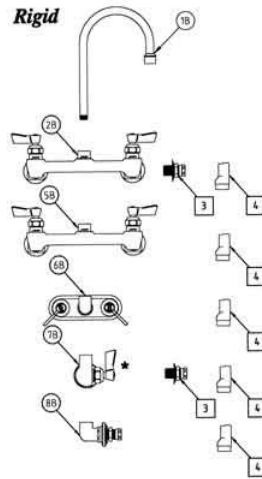

Swivel

Rigid

- | | | |
|-----------|-----------|---|
| 1A | 3965 | 12" SWIVEL GOOSENECK SPOUT |
| | 3968 | 6" SWIVEL GOOSENECK SPOUT |
| 1B | 3966 | 12" RIGID GOOSENECK SPOUT |
| | 3969 | 6" RIGID GOOSENECK SPOUT |
| 2A | 3200 | 8" ADJ WALL CONTROL VALVE WITH SWIVEL OUTLET |
| 2B | 2200 | 8" ADJ WALL CONTROL VALVE WITH 3/8" FEMALE OUTLET |
| | 3000-0000 | HOT STEM RH 1/2" SWIVEL REPAIR KIT |
| | 3000-0001 | COLD STEM LH 1/2" SWIVEL REPAIR KIT |
| 3 | 2200-0000 | 1/2" X 1-1/4" NIPPLE WITH LOCKNUT, WASHER AND SLIP JOINT KIT |
| 4 | 2400-2103 | 1/2" ELBOW |
| 5A | 13153 | 8" CC BACKSPLASH CONTROL VALVE WITH SWIVEL OUTLET |
| 5B | 13188 | 8" CC BACKSPLASH CONTROL VALVE WITH 3/8" FEMALE OUTLET |
| | 3000-0000 | HOT STEM RH 1/2" SWIVEL REPAIR KIT |
| | 3000-0001 | COLD STEM LH 1/2" SWIVEL REPAIR KIT |
| 6A | 3600 | 4" CC BACKSPLASH CONTROL VALVE WITH SWIVEL OUTLET |
| 6B | 2600 | 4" CC BACKSPLASH CONTROL VALVE WITH 3/8" FEMALE OUTLET |
| | 3000-0001 | HOT STEM LH 1/2" SWIVEL REPAIR KIT |
| | 3000-0000 | COLD STEM RH 1/2" SWIVEL REPAIR KIT |
| 7A | 3700 | SINGLE WALL CONTROL VALVE WITH SWIVEL OUTLET |
| 7B | 2700 | SINGLE WALL CONTROL VALVE RIGID, INLETS 1/2" F |
| | 3000-0000 | STEM RH 1/2" SWIVEL REPAIR KIT |
| 8A | 3900 | SINGLE BACKSPLASH BASE WITH SWIVEL OUTLET AND 1/2" MALE INLET |
| 8B | 3900-0002 | SINGLE WALL BASE WITH 3/8" FEMALE OUTLET AND 1/2" MALE INLET |
| 9 | 12882 | SINGLE WALL FAUCET 1/2" F |
| | 3000-0000 | STEM RH 1/2" SWIVEL REPAIR KIT |

10	10014	SS SUPPLY LINE 1/2" FEMALE X 1/2" FEMALE X 24" LONG
	10022	SS SUPPLY LINE 1/2" FEMALE X 1/2" FEMALE X 36" LONG
11	10049	SS SUPPLY LINE 1/2" MALE X 1/2" FEMALE X 24" LONG
	10006	SS SUPPLY LINE 1/2" FEMALE X 1/2" MALE X 36" LONG
12	1792	ANGLE STOP WITH KEY STOP, POLISHED CHROME 1/2"M x 1/2"F
13	1790-1	ANGLE STOP WITH CROSS HANDLE, POLISHED CHROME 1/2"M X 1/2"F * Optional handles available Vandal Resistant Kit available