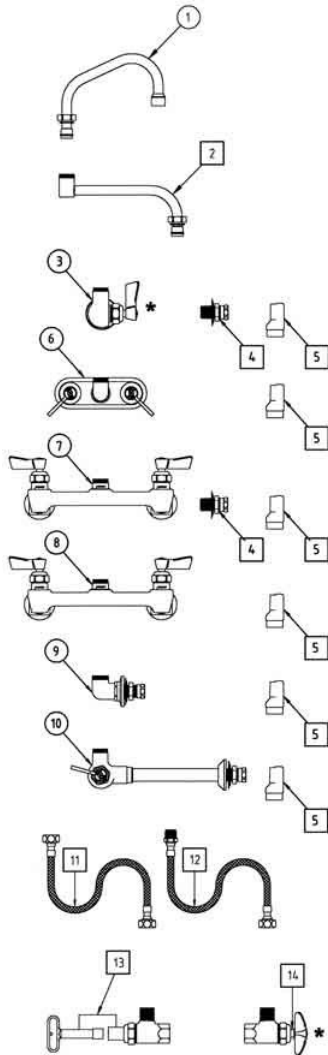

## Wall Mount Faucets - 1/2" - Components and Options

[Return to Wall Mount Faucets - 1/2" - Components and Options](#)

- |           |           |  |
|-----------|-----------|--|
| <b>1</b>  | 3960      | 6" SWING SPOUT   |
|           | 3961      | 8" SWING SPOUT   |
|           | 3962      | 10" SWING SPOUT  |
|           | 3963      | 12" SWING SPOUT  |
|           | 3964      | 14" SWING SPOUT  |
|           | 3967      | 16" SWING SPOUT  |
|           | 2002      | SNAP RING FOR SPOUTS   |
|           | 1600-5000 | O-RING FOR SPOUTS  |
| <b>2</b>  | 3000-0003 | 7-1/4" DJ MACHINED SUB ASSY.                                     |
|           | 4000-0002 | 13" DJ MACHINED SUB ASSY.  |
| <b>3</b>  | 3700      | SINGLE WALL CONTROL VALVE WITH SWIVEL OUTLET                     |
|           | 3000-0000 | STEM RH 1/2" SWIVEL REPAIR KIT                                   |
| <b>4</b>  | 2200-0000 | 1/2" X 1-1/4" NIPPLE WITH LOCKNUT, WASHER AND SLIP JOINT KIT     |
| <b>5</b>  | 2400-2103 | 1/2" ELBOW   |
| <b>6</b>  | 3600      | 4" CC BACKSPLASH CONTROL VALVE WITH SWIVEL OUTLET                |
|           | 3000-0001 | HOT STEM LH 1/2" SWIVEL REPAIR KIT                               |
|           | 3000-0000 | COLD STEM RH 1/2" SWIVEL REPAIR KIT                              |
| <b>7</b>  | 3200      | 8" ADJ WALL CONTROL VALVE WITH SWIVEL OUTLET                     |
|           | 3000-0000 | HOT STEM RH 1/2" SWIVEL REPAIR KIT                               |
|           | 3000-0001 | COLD STEM LH 1/2" SWIVEL REPAIR KIT                              |
| <b>8</b>  | 13153     | 8"CC BACKSPLASH CONTROL VALVE WITH SWIVEL OUTLET                 |
|           | 3000-0000 | HOT STEM RH 1/2" SWIVEL REPAIR KIT                               |
|           | 3000-0001 | COLD STEM LH 1/2" SWIVEL REPAIR KIT                              |
| <b>9</b>  | 3900      | SINGLE BACKSPLASH BASE WITH SWIVEL OUTLET AND 1/2" MALE INLET    |
| <b>10</b> | 4750-0000 | CHINESE RANGE CONTROL VALVE WITH SWIVEL OUTLET AND 8-1/4" NIPPLE |
|           | 3000-0000 | STEM RH 1/2" SWIVEL REPAIR KIT                                   |
| <b>11</b> | 10014     | SS SUPPLY LINE 1/2" FEMALE X 1/2" FEMALE X 24" LONG              |
|           | 10022     | SS SUPPLY LINE 1/2" FEMALE X 1/2" FEMALE X 36" LONG              |
| <b>12</b> | 10049     | SS SUPPLY LINE 1/2" MALE X 1/2" FEMALE X 24" LONG                |
|           | 10006     | SS SUPPLY LINE 1/2"  |