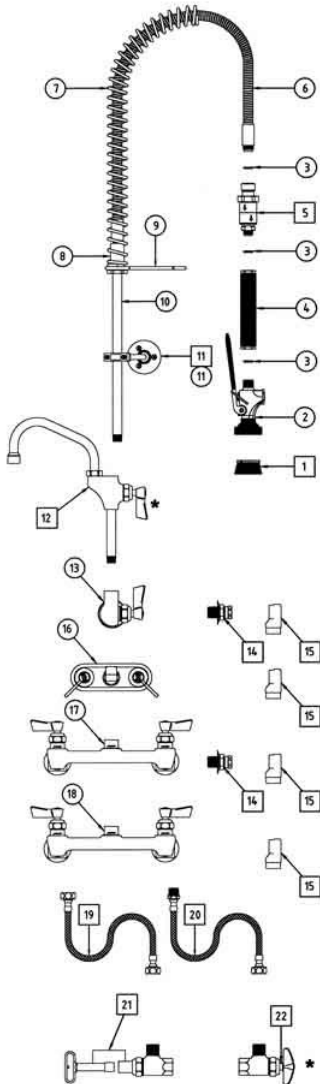

FISHER

FISHER MANUFACTURING COMPANY

VOICE: 800-421-6162 • FAX: 800-832-8238

Pre-Rinse, Spring Style - Wall Mount - Components and Options

[Return to Pre-Rinse, Spring Style - Wall Mount - Components and Options](#)

1	2949-9001	BRUSH FOR SPRAY VALVES
2	2949	ULTRA SPRAY VALVE
	11355	REPAIR KIT FOR SPRAY VALVE
3	2922-5000	HANDLE GASKET
4	2913	INSULATED HANDLE
5	2932-0002	BACKFLOW PREVENTER
6	2914	PRE RINSE HOSE 36" LONG
	12114	PRE RINSE HOSE 12" LONG
	2916-151/2	PRE-RINSE HOSE 15" LONG
	12122	PRE RINSE HOSE 18" LONG
	12130	PRE RINSE HOSE 21" LONG
	2916-251/2	PRE-RINSE HOSE 25-1/2" LONG
	12149	PRE RINSE HOSE 27" LONG
	12157	PRE RINSE HOSE 30" LONG
	12165	PRE RINSE HOSE 42" LONG
	12173	PRE RINSE HOSE 48" LONG
	12181	PRE RINSE HOSE 54" LONG
	2915	PRE RINSE HOSE 60" LONG
	12203	PRE RINSE HOSE 72" LONG
	12211	PRE RINSE HOSE 84" LONG
	12238	PRE RINSE HOSE 96" LONG
	12246	PRE RINSE HOSE 108" LONG
	12254	PRE RINSE HOSE 120" LONG
	12262	PRE RINSE HOSE 132" LONG
	12270	PRE RINSE HOSE 144" LONG
7	2924-6000	GOOSENECK SPRING FOR PRE-RINSE
8	2926-3300	PIPE TO HOSE ADAPTER FOR PRE-RINSE WITH 1/4" FEMALE OUTLET
9	2925-6300	HOSE HOOK FOR PRE-RINSE
10	2901-8300	RISER, 2", 3/8" NPT ON BOTH ENDS
	2901-8301	RISER, 4-1/2", 3/8" NPT ON BOTH ENDS
	1001-4307	RISER, 8", 3/8" NPT ON BOTH ENDS
	3336	RISER, 10", 3/8" NPT ON BOTH ENDS
	2927-4302	RISER, 12", 3/8" NPT ON BOTH ENDS
	2927-4303	RISER, 16", 3/8" NPT ON BOTH ENDS
	2927-4300	RISER, 21", 3/8" NPT ON BOTH ENDS
	2113-4301	RISER, 25", 3/8" NPT ON BOTH ENDS
	2927-4301	RISER, 31", 3/8" NPT ON BOTH ENDS
11	2902-12	WALL BRACKET WITH 12" ROD