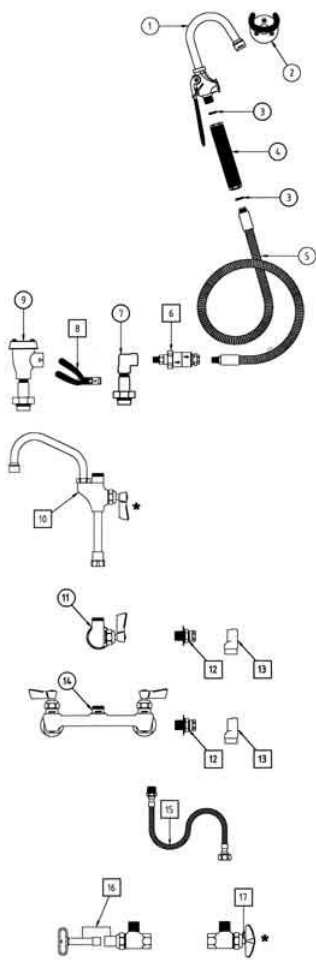

FISHER

FISHER MANUFACTURING COMPANY

VOICE: 800-421-6162 • FAX: 800-832-8238

Pot Filler - Wall Mount - Components and Options

[Return to Pot Filler - Wall Mount - Components and Options](#)

- | | |
|----|---------------------------------------------------------------------|
| 1 | 11061 POT FILLER VALVE |
| | 11355 REPAIR KIT FOR SPRAY VALVE |
| 2 | 2907 WALL HOOK |
| 3 | 2922-5000 HANDLE GASKET |
| 4 | 2913 INSULATED HANDLE |
| 5 | 2915-FG FOOD GRADE HOSE 60" LONG |
| | 12289 FOOD GRADE HOSE 12" LONG |
| | 12297 FOOD GRADE HOSE 15" LONG |
| | 12300 FOOD GRADE HOSE 18" LONG |
| | 12319 FOOD GRADE HOSE 21" LONG |
| | 12327 FOOD GRADE HOSE 24" LONG |
| | 12335 FOOD GRADE HOSE 27" LONG |
| | 12343 FOOD GRADE HOSE 30" LONG |
| | 2914-FG FOOD GRADE HOSE 36" LONG |
| | 12351 FOOD GRADE HOSE 42" LONG |
| | 12378 FOOD GRADE HOSE 48" LONG |
| | 12386 FOOD GRADE HOSE 54" LONG |
| | 12394 FOOD GRADE HOSE 72" LONG |
| | 12408 FOOD GRADE HOSE 84" LONG |
| | 12416 FOOD GRADE HOSE 96" LONG |
| | 12424 FOOD GRADE HOSE 108" LONG |
| | 12432 FOOD GRADE HOSE 120" LONG |
| | 12440 FOOD GRADE HOSE 132" LONG |
| | 12459 FOOD GRADE HOSE 144" LONG |
| 6 | 2542 BACKFLOW PREVENTER |
| 7 | 2931 SWIVEL HOSE ADAPTER WITH 1/4" FEMALE OUTLET |
| 8 | 2943 PIPE HOOK |
| 9 | 2932 SWIVEL HOSE ADAPTER WITH 1/4" FEMALE OUTLET AND VACUUM BREAKER |
| 10 | 2771 ADD-ON FAUCET WITH 6" SWING SPOUT AND SWIVEL OUTLET |
| | 2798 ADD-ON FAUCET WITH 8" SWING SPOUT AND SWIVEL OUTLET |
| | 2801 ADD-ON FAUCET WITH 10" |