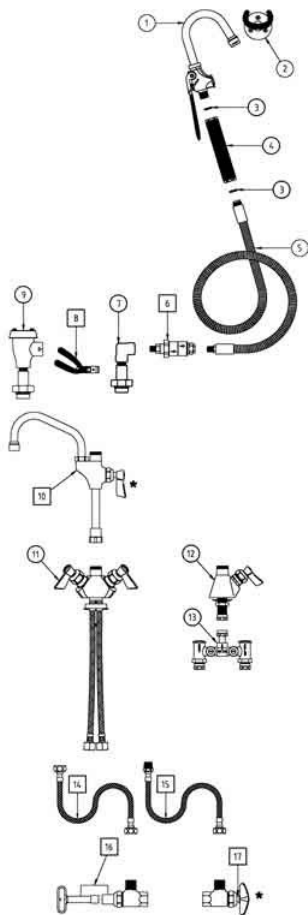

FISHER

FISHER MANUFACTURING COMPANY

VOICE: 800-421-6162 • FAX: 800-832-8238

Pot Filler - Deck Mount - Components and Options

[Return to Pot Filler - Deck Mount - Components and Options](#)

- | | | |
|-----------|-----------|--|
| 1 | 11061 | POT FILLER VALVE |
| | 11355 | REPAIR KIT FOR SPRAY VALVE |
| 2 | 2907 | WALL HOOK |
| 3 | 2922-5000 | HANDLE GASKET |
| 4 | 2913 | INSULATED HANDLE |
| 5 | 2915-FG | FOOD GRADE HOSE 60" LONG |
| | 12289 | FOOD GRADE HOSE 12" LONG |
| | 12297 | FOOD GRADE HOSE 15" LONG |
| | 12300 | FOOD GRADE HOSE 18" LONG |
| | 12319 | FOOD GRADE HOSE 21" LONG |
| | 12327 | FOOD GRADE HOSE 24" LONG |
| | 12335 | FOOD GRADE HOSE 27" LONG |
| | 12343 | FOOD GRADE HOSE 30" LONG |
| | 2914-FG | FOOD GRADE HOSE 36" LONG |
| | 12351 | FOOD GRADE HOSE 42" LONG |
| | 12378 | FOOD GRADE HOSE 48" LONG |
| | 12386 | FOOD GRADE HOSE 54" LONG |
| | 12394 | FOOD GRADE HOSE 72" LONG |
| | 12408 | FOOD GRADE HOSE 84" LONG |
| | 12416 | FOOD GRADE HOSE 96" LONG |
| | 12424 | FOOD GRADE HOSE 108" LONG |
| | 12432 | FOOD GRADE HOSE 120" LONG |
| | 12440 | FOOD GRADE HOSE 132" LONG |
| | 12459 | FOOD GRADE HOSE 144" LONG |
| 6 | 2542 | BACKFLOW PREVENTER |
| 7 | 2931 | SWIVEL HOSE ADAPTER WITH 1/4" FEMALE OUTLET |
| 8 | 2943 | PIPE HOOK |
| 9 | 2932 | SWIVEL HOSE ADAPTER WITH 1/4" FEMALE OUTLET AND VACUUM BREAKER |
| 10 | 2771 | ADD-ON FAUCET WITH 6" SWING SPOUT AND SWIVEL OUTLET |
| | 2798 | ADD-ON FAUCET WITH 8" SWING SPOUT AND SWIVEL OUTLET |
| | 2801 | ADD-ON FAUCET WITH 10" SWING SPOUT AND SWIVEL OUTLET |