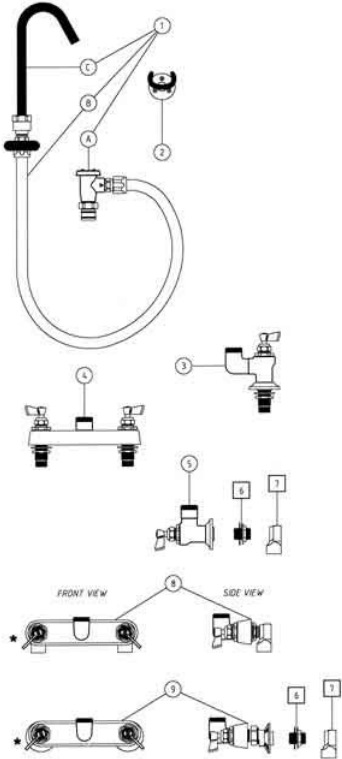

FISHER

FISHER MANUFACTURING COMPANY

VOICE: 800-421-6162 • FAX: 800-832-8238

Pot Filler Faucets, Hose & VB - 3/4" - Components and Options

[Return to Pot Filler Faucets, Hose & VB - 3/4" - Components and Options](#)

- 1** 5008 3/4" POT FILLER WITH 72" HOSE AND VACUUM BREAKER

- 1A** 10480 SWIVEL HOSE ADAPTER WITH 3/4" FEMALE OUTLET AND VACUUM BREAKER

- 1B** 5008-0002 3/4" POT FILLER HOSE ASSEMBLY 72"

- 1C** 10499 3/4" GOOSENECK SPOUT 12" SWIVEL

- 2** 2907 WALL HOOK

- 3** 5000 3/4" SINGLE DECK CONTROL VALVE WITH SWIVEL OUTLET

- 5000-0010 STEM RH 3/4" SWIVEL REPAIR KIT

- 4** 5300 8" DECK CONTROL VALVE, INLETS 3/4" M X 2" LONG

- 5000-0010 HOT STEM RH 3/4" SWIVEL REPAIR KIT

- 5000-0011 HOT STEM LH 3/4" SWIVEL REPAIR KIT

- 5000-0010 COLD STEM RH 3/4" SWIVEL REPAIR KIT

* Optional handles available
 Vandal Resistant Kit available