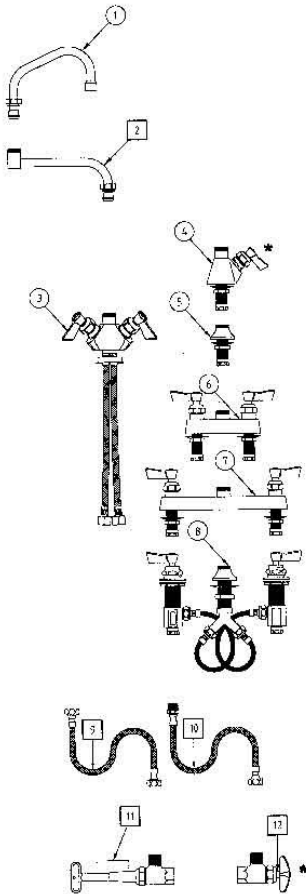

## Deck Mount Faucets - 1/2" - Components and Options

[Return to Deck Mount Faucets - 1/2" - Components and Options](#)

- 1** 3960 6" SWING SPOUT
- 3961 8" SWING SPOUT
- 3962 10" SWING SPOUT
- 3963 12" SWING SPOUT
- 3964 14" SWING SPOUT
- 3967 16" SWING SPOUT
- 2002 SNAP RING FOR SPOUTS
- 1600-5000 O-RING FOR SPOUTS

---

- 2** 3000-0003 7-1/4" DJ MACHINED SUB ASSY.
- 4000-0002 13" DJ MACHINED SUB ASSY.

---

- 3** 13064 SINGLE DECK, DUAL CONTROL VALVE WITH SWIVEL OUTLET
- 3000-0000 HOT STEM RH 1/2" SWIVEL REPAIR KIT
- 3000-0001 COLD STEM LH 1/2" SWIVEL REPAIR KIT

---

- 4** 12815 SINGLE DECK CONTROL VALVE WITH SWIVEL OUTLET
- 3000-0001 STEM LH 1/2" SWIVEL REPAIR KIT

---

- 5** 3800 SINGLE DECK BASE WITH SWIVEL OUTLET

---

- 6** 3500 4" CC DECK CONTROL VALVE WITH SWIVEL OUTLET
- 3000-0000 HOT STEM RH 1/2" SWIVEL REPAIR KIT
- 3000-0001 COLD STEM LH 1/2" SWIVEL REPAIR KIT

---

- 9** 10014 SS SUPPLY LINE 1/2" FEMALE X 1/2" FEMALE X 24" LONG
- 10022 SS SUPPLY LINE 1/2" FEMALE X 1/2" FEMALE X 36" LONG

---

- 10** 10049 SS SUPPLY LINE 1/2" MALE X 1/2" FEMALE X 24" LONG
- 10006 SS SUPPLY LINE 1/2" FEMALE X 1/2" MALE X 36" LONG