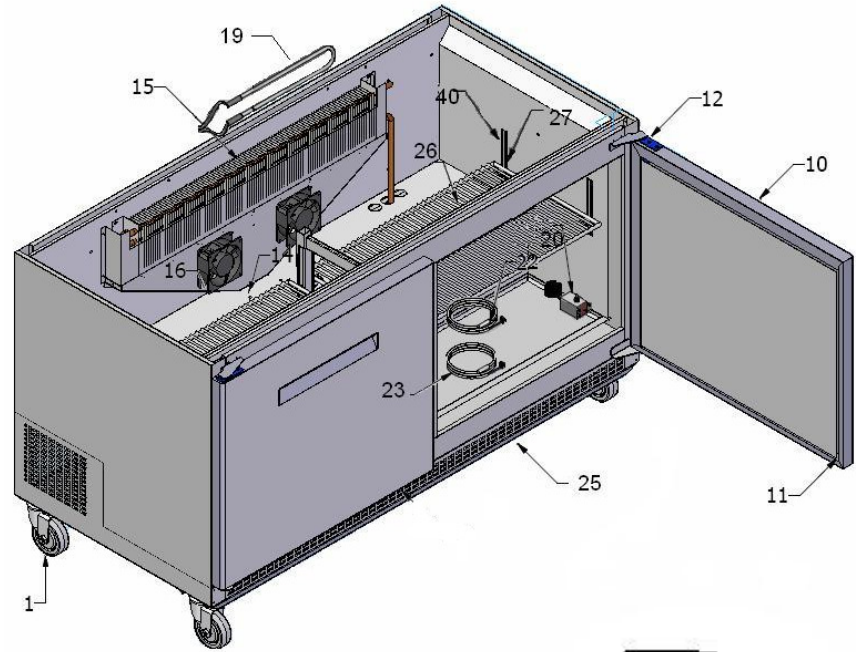

UNDERCOUNTERS, WORKTOPS AND FOOD PREP TABLES REFRIGERATORS AND FREEZERS

PARTS BREAKDOWN 2010 (11) (12) (13)

PARTS BREAKDOWNS

ITEM	Part #	Description	Dates	Ref. Tables			Freez. Tables				Pizza Tables			
			Expiration	Effective	27"	48"	60"	72"	27"	48"	60"	46"	67"	
Castors & Legs														
1	603313M0001	Castor w/o brake D.4"			2	2	2	2	2	2	2			
	603313M0002	Castor with brake D.4"			2	2	2	2	2	2	2			
	603313M0006	Castor w/o brake D.2.5"												
	603313M0007	Castor with brake D.2.5"												
	603313M0012	Castor w/o brake D.5"										2	2	
	603313M0011	Castor with brake D.5"										2	2	
	603313M0010	Leg 6"												
	M10917M0036	Shim for leveling			8	8	8	8	8	8	8	8	8	8
	M10917M0054	Tool to install castors			1	1	1	1	1	1	1	1	1	1
Compressors														
2	602101M0018	Compressor NE6160Z	Jun-11		1									
	602101M0073	Compressor EM55HNX_115V.60HZ		Jun-11	1									
	602101M0019	Compressor NE6170Z				1								
	602101M0020	Compressor NE6187Z	Aug-12				1	1				1	1	
	602101M0083	Compressor NE6210		Aug-12			1	1				1	1	
	602101M0017	Compressor NEK2150							1	1	1			
	6021010007	Compressor.FR-8.5-G R134A 220V				1	1					1	1	
	6021010004	Compressor FR-7,5-G R134A 220V			1									
	6021010008	Compressor SC-12-G 220V						1						
	602101M0004	Compressor NEK2150GK 220V/60Hz							1	1	1			
	6021010002	Compressor SC-15-CL R404A 50Hz							1	1	1			
Compressors Accesories														
3	602101M0038	Start Kit for compressor SC-15 CL							1	1	1			
	602101M0033	Start Kit for compressor NE6160Z	Jun-11		1									
	602101M0082	Start Kit for compressor EM55HNX		Jun-11	1									
	602101M0035	Start Kit for compressor NE6187Z	Aug-12				1	1					1	
	602101M0085	Start Kit for compressor NE6210		Aug-12			1	1						
	602101M0036	Start Kit for compressor NEK2150							1	1	1			
	604701M0005	Filter			1	1	1	1	1	1	1	1	1	1