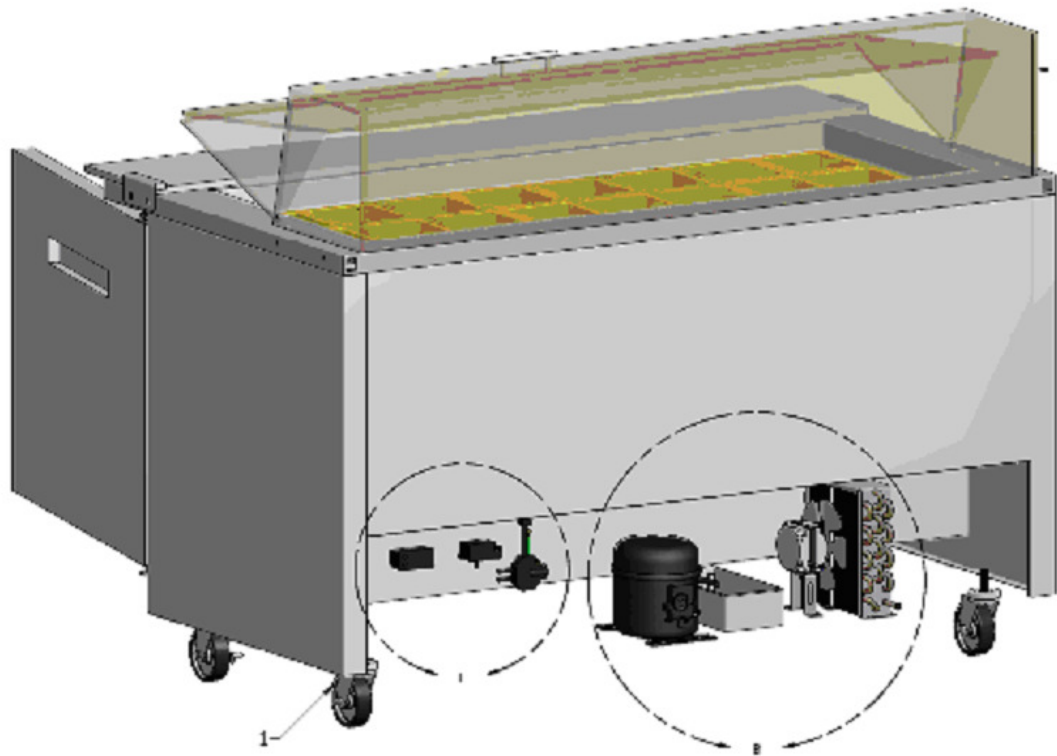

UNDERCOUNTERS, WORKTOPS AND FOOD PREP TABLES REFRIGERATORS AND FREEZERS

PARTS BREAKDOWN 2010 (11) (12) (13)

PARTS BREAKDOWNS

ITEM	Part #	Description	Dates	Ref. Tables			Freez. Tables				Pizza Tables			
			Expiration	Effective	27"	48"	60"	72"	27"	48"	60"	46"	67"	
Castors & Legs														
1	603313M0001	Castor w/o brake D.4"			2	2	2	2	2	2	2			
	603313M0002	Castor with brake D.4"			2	2	2	2	2	2	2			
	603313M0006	Castor w/o brake D.2.5"												
	603313M0007	Castor with brake D.2.5"												
	603313M0012	Castor w/o brake D.5"										2	2	
	603313M0011	Castor with brake D.5"										2	2	
	603313M0010	Leg 6"												
	M10917M0036	Shim for leveling			8	8	8	8	8	8	8	8	8	8
	M10917M0054	Tool to install castors			1	1	1	1	1	1	1	1	1	1
Compressors														
2	602101M0018	Compressor NE6160Z	Jun-11		1									
	602101M0073	Compressor EM55HNX_115V.60HZ		Jun-11	1									
	602101M0019	Compressor NE6170Z				1								
	602101M0020	Compressor NE6187Z	Aug-12				1	1				1	1	
	602101M0083	Compressor NE6210		Aug-12			1	1				1	1	
	602101M0017	Compressor NEK2150							1	1	1			
	6021010007	Compressor.FR-8.5-G R134A 220V				1	1					1	1	
	6021010004	Compressor FR-7,5-G R134A 220V			1									
	6021010008	Compressor SC-12-G 220V						1						
	602101M0004	Compressor NEK2150GK 220V/60Hz							1	1	1			
	6021010002	Compressor SC-15-CL R404A 50Hz							1	1	1			
Compressors Accesories														
3	602101M0038	Start Kit for compressor SC-15 CL							1	1	1			
	602101M0033	Start Kit for compressor NE6160Z	Jun-11		1									
	602101M0082	Start Kit for compressor EM55HNX		Jun-11	1									
	602101M0035	Start Kit for compressor NE6187Z	Aug-12				1	1					1	
	602101M0085	Start Kit for compressor NE6210		Aug-12			1	1						
	602101M0036	Start Kit for compressor NEK2150							1	1	1			
	604701M0005	Filter			1	1	1	1	1	1	1	1	1	1