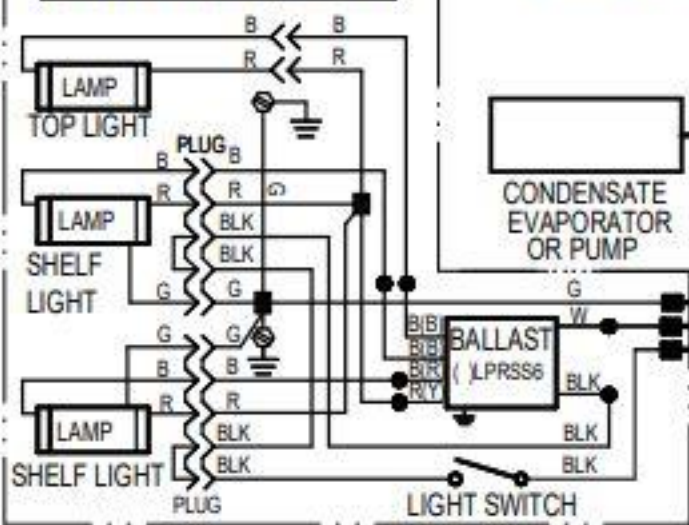

TOP & SHELF LIGHTS (OPTIONAL)

TOP LIGHT ONLY

CORD & PLUG

SEPARATE POWER SUPPLY

OPTIONAL REMOTE MOUNTED & WIRED COMPONENTS

COLOR CODE

BLK = BLACK B = BLUE G = GREEN
W = WHITE Y = YELLOW

DARK LINES REPRESENT
(3) CONDUCTOR CORD