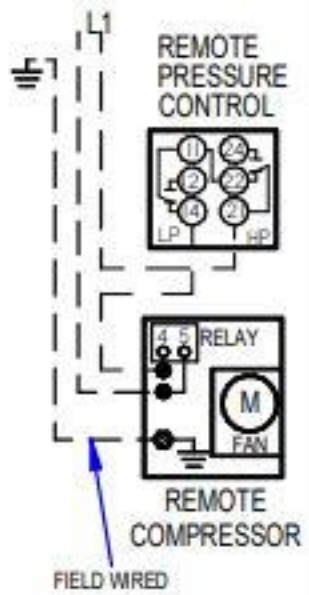

TOP & SHELF LIGHTS (OPTIONAL)

TOP LIGHT ONLY

CORD & PLUG

SEPARATE POWER SUPPLY

OPTIONAL REMOTE MOUNTED & WIRED COMPONENTS

COLOR CODE

BLK = BLACK B = BLUE G = GREEN
W = WHITE Y = YELLOW

DARK LINES REPRESENT
(3) CONDUCTOR CORD