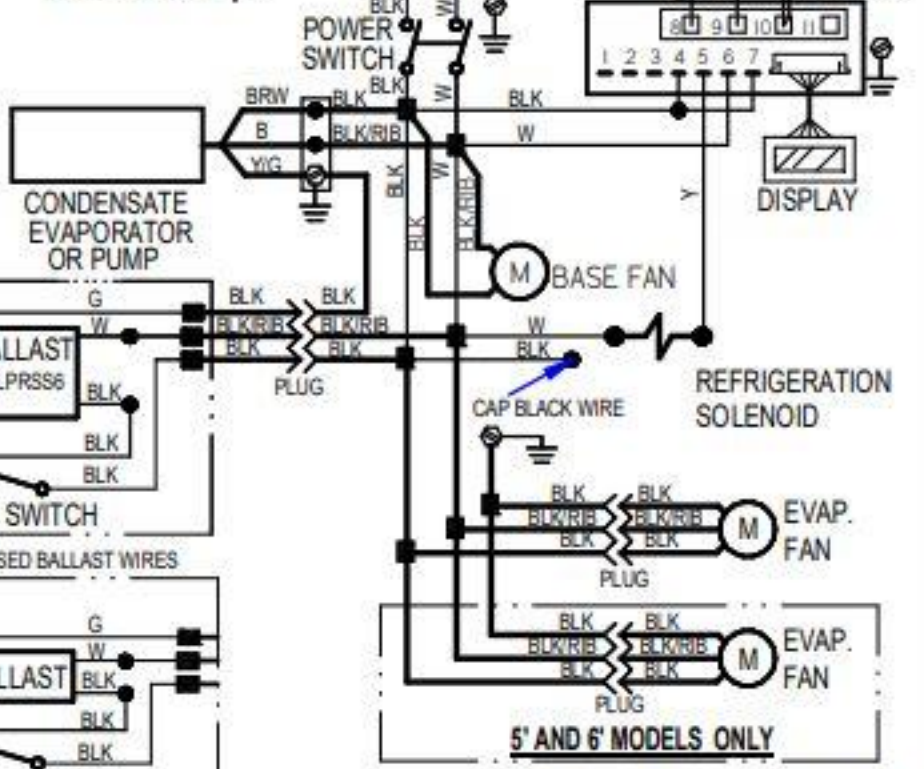

TOP & SHELF LIGHTS (OPTIONAL)

TOP LIGHT ONLY

CORD & PLUG

SEPARATE POWER SUPPLY

OPTIONAL REMOTE MOUNTED & WIRED COMPONENTS

COLOR CODE

BLK = BLACK B = BLUE G = GREEN
W = WHITE Y = YELLOW

DARK LINES REPRESENT
(3) CONDUCTOR CORD