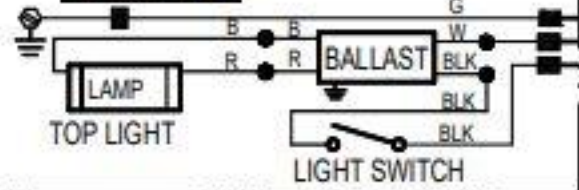

TOP & SHELF LIGHTS (OPTIONAL)

TOP LIGHT ONLY

CORD & PLUG

SEPARATE POWER SUPPLY

OPTIONAL REMOTE MOUNTED & WIRED COMPONENTS

COLOR CODE

BLK = BLACK B = BLUE G = GREEN
W = WHITE Y = YELLOW

DARK LINES REPRESENT
(3) CONDUCTOR CORD