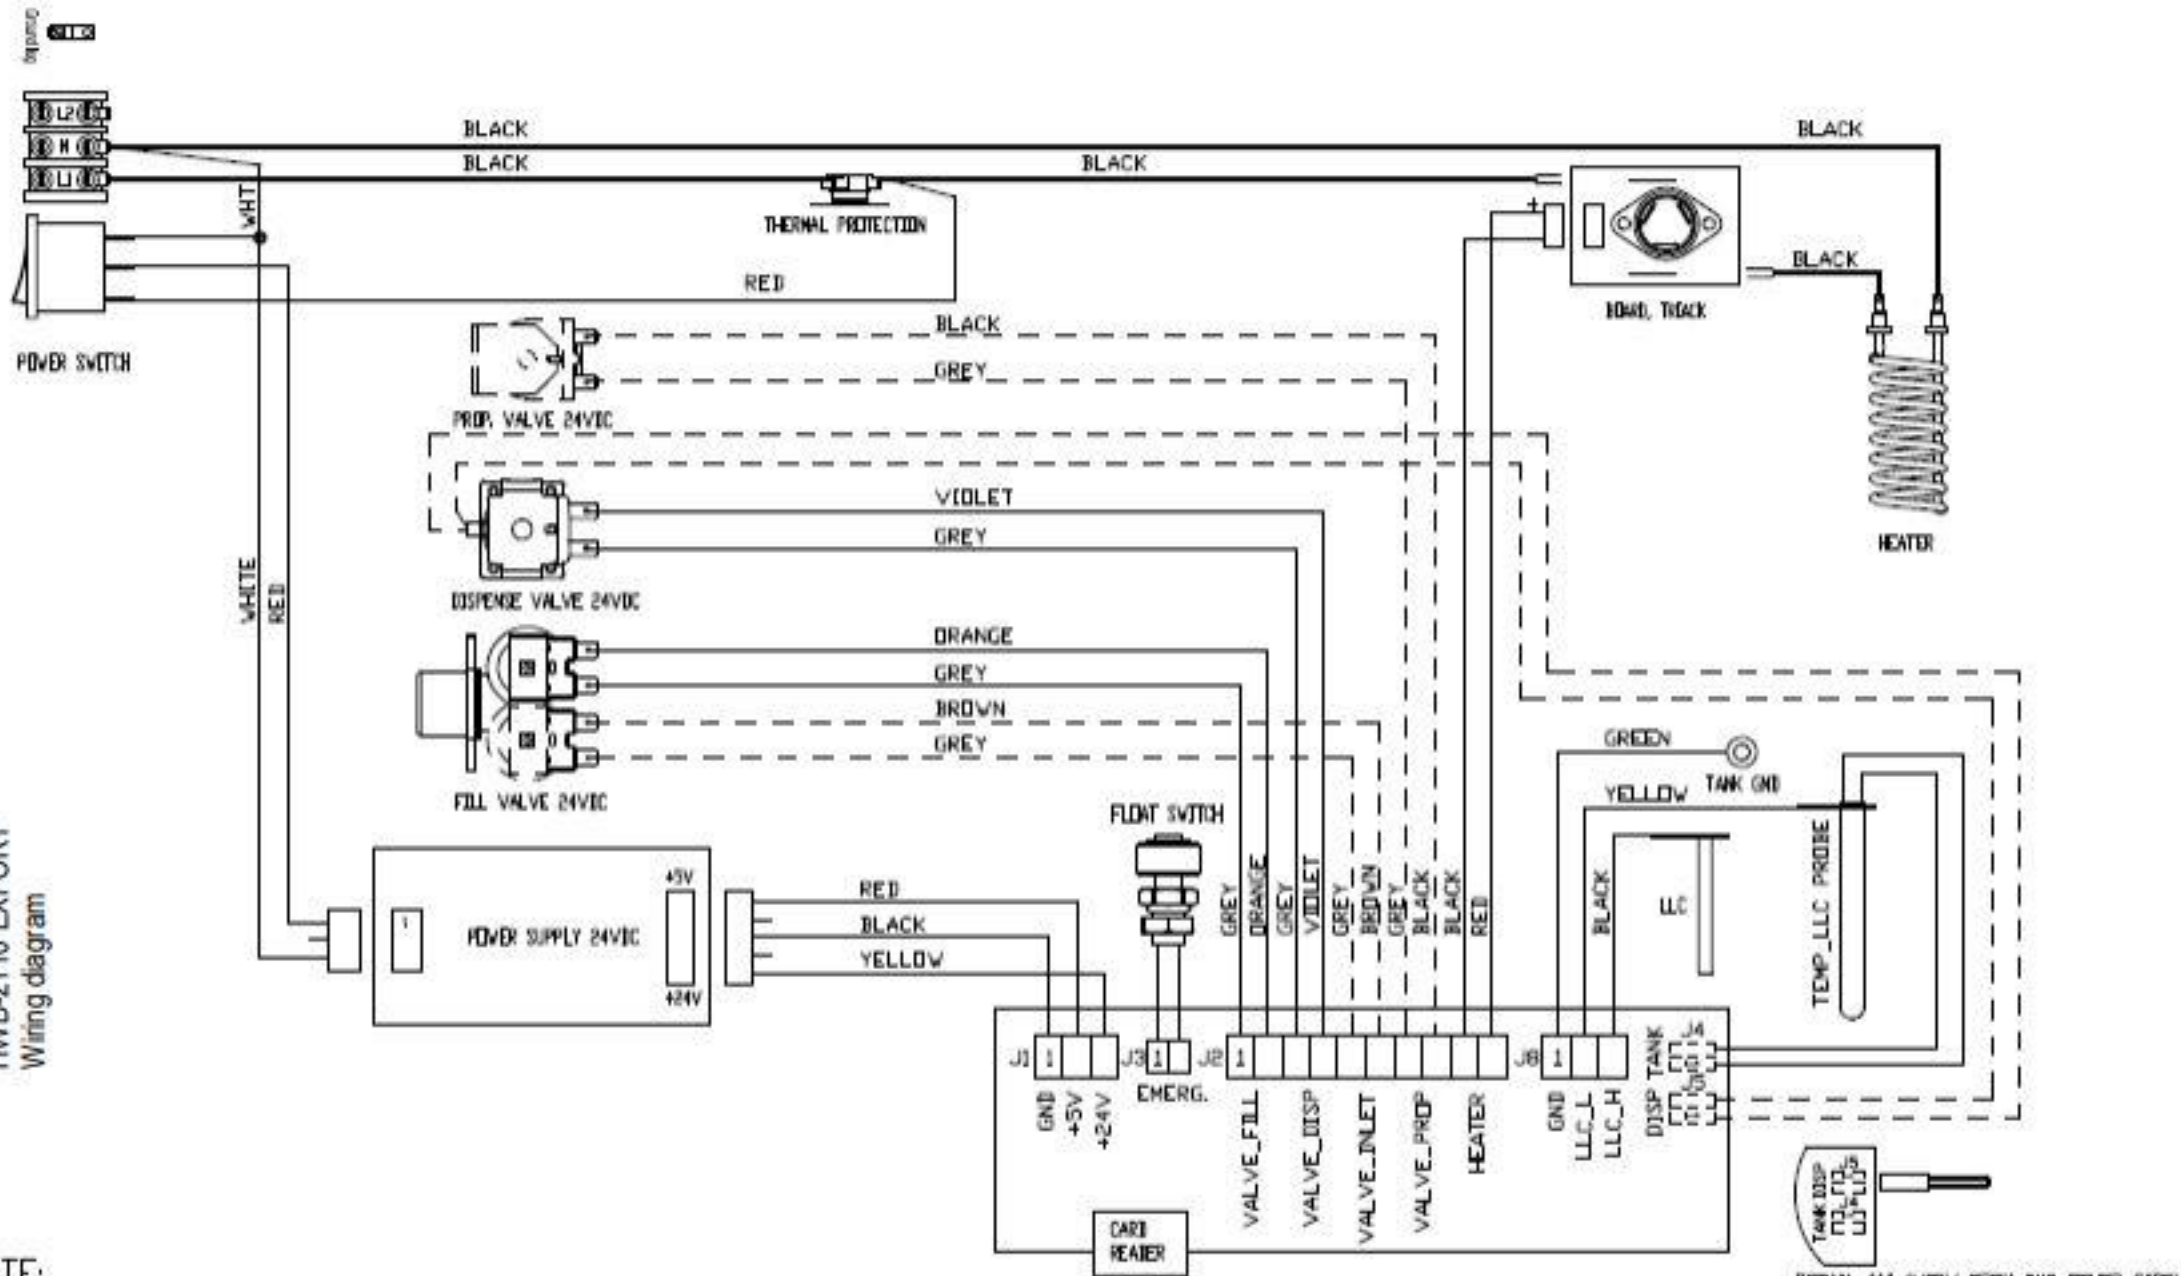

**HWD-2110 DOMESTIC**  
Wiring diagram

NOTE:  
DASHED LINES INDICATE NON TOP VERSION WHICH USES

DETAIL 'A' (VIEW FROM THE OTHER SIDE)

HWD-2110 EXPORT  
Wiring diagram

NOTE:  
DASHED LINES INDICATE NEW TOP VERSION WHICH USES

DETAIL 'A' (VIEW FROM THE OTHER SIDE)