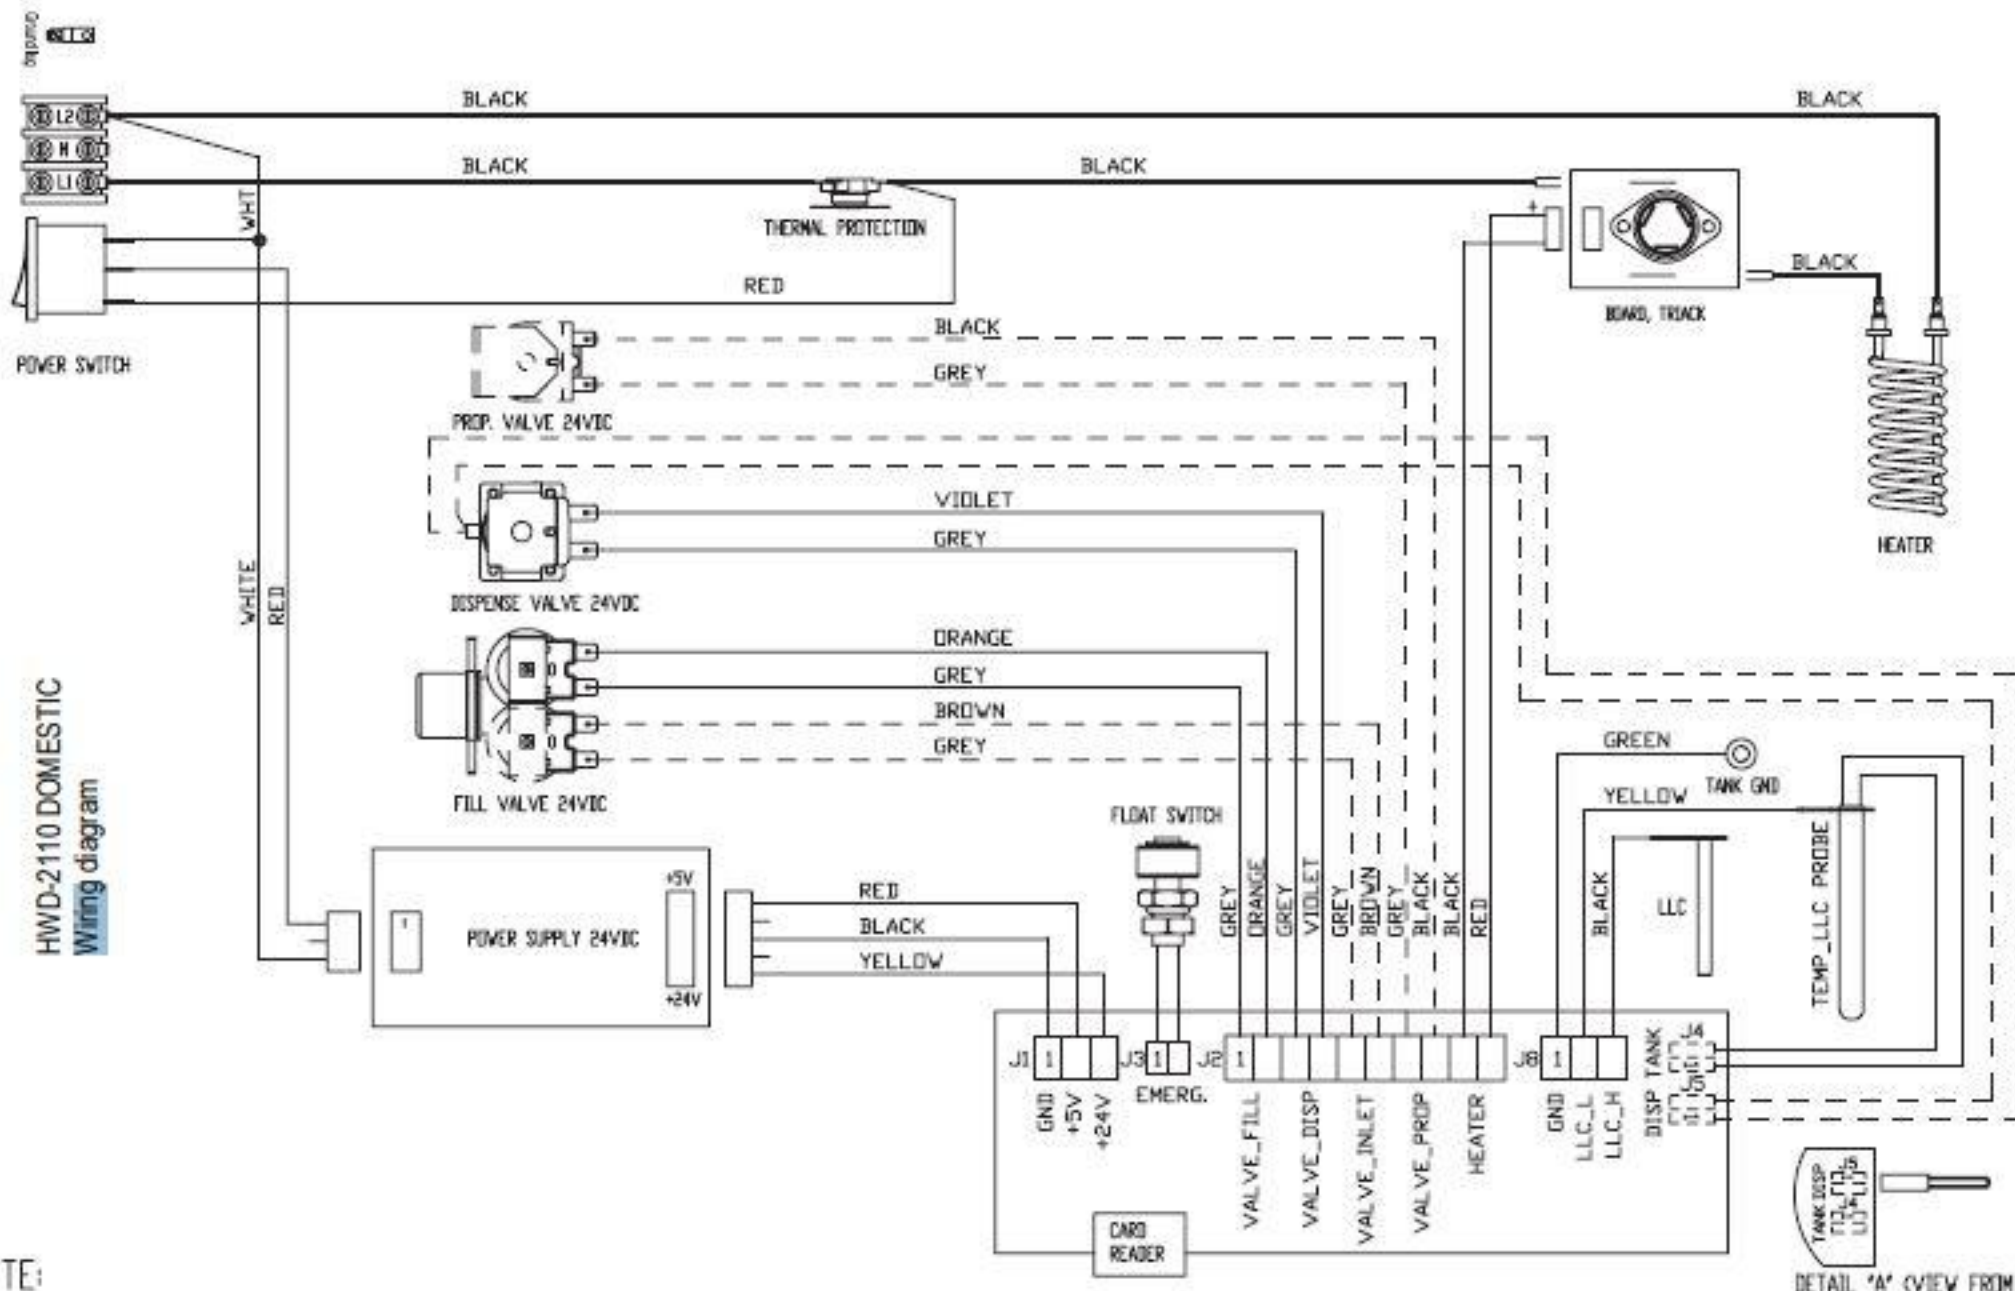

**HWD-2110 DOMESTIC**  
Wiring diagram

NOTE:  
DASHED LINES INDICATE NON TOP VERSION WHICH USES

DETAIL 'A' (VIEW FROM THE OTHER SIDE)

HWD-2110 EXPORT  
Wiring diagram

NOTE:  
DASHED LINES INDICATE NEW TOP VERSION WHICH USES

DETAIL 'A' (VIEW FROM THE OTHER SIDE)