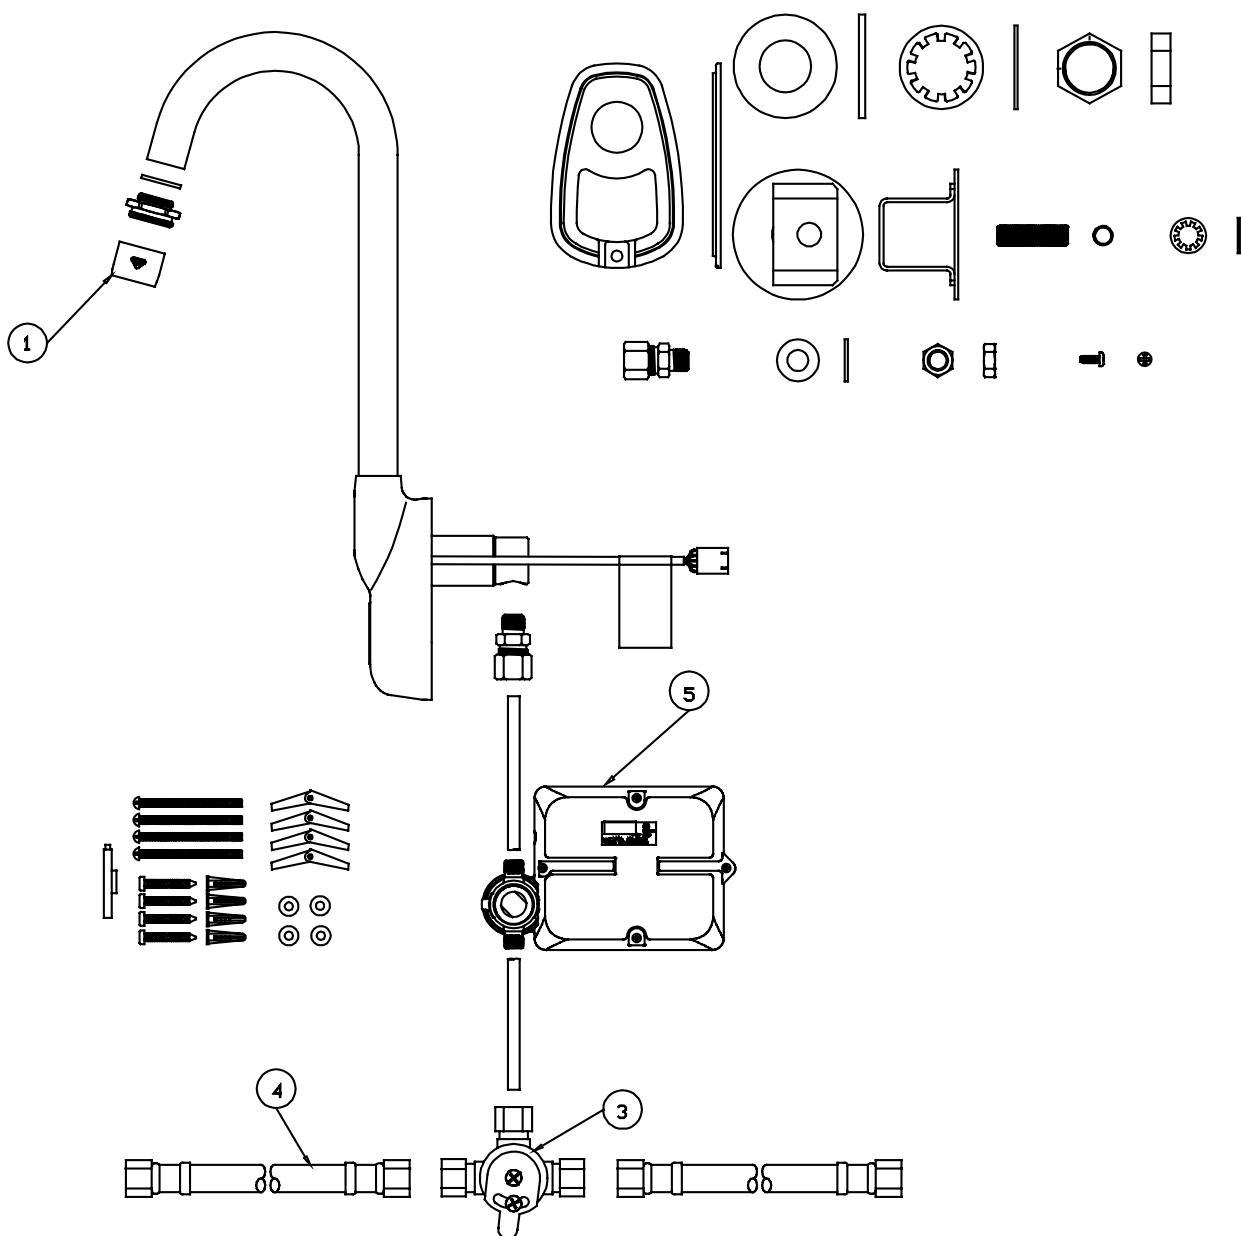

EV-2101

Vision Wallmount Gooseneck

- | | | |
|---|-----------------------|-----------|
| 1 | Aerator | B-0199-01 |
| 3 | Valve, Leonard Mixing | 013130-45 |
| 4 | Hose, Supply, Braided | 013146-45 |
| 5 | Asm, DC Control Box | 013532-40 |