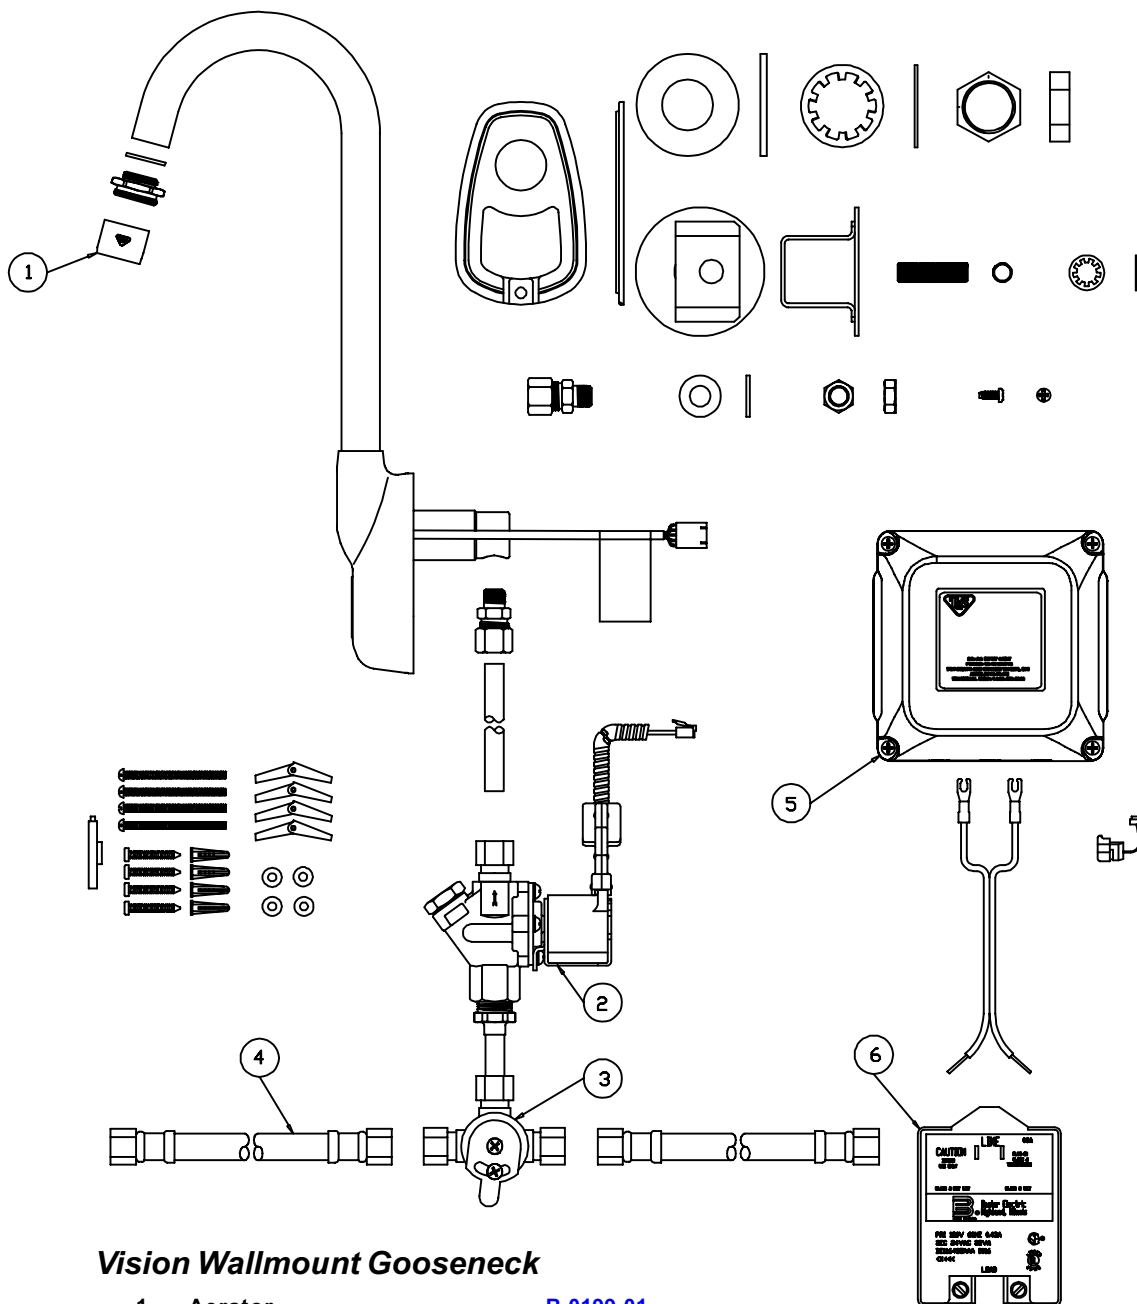

EV-1101

Vision Wallmount Gooseneck

- | | | |
|---|---------------------------------|-----------|
| 1 | Aerator | B-0199-01 |
| 2 | Valve, Solenoid | 013141-45 |
| 3 | Valve, Leonard Mixing | 013130-45 |
| 4 | Hose, Supply, Braided | 013146-45 |
| 5 | Asm, AC Control Box | 013531-40 |
| 6 | Transformer, 120V/35VA, Plug-In | 013144-45 |