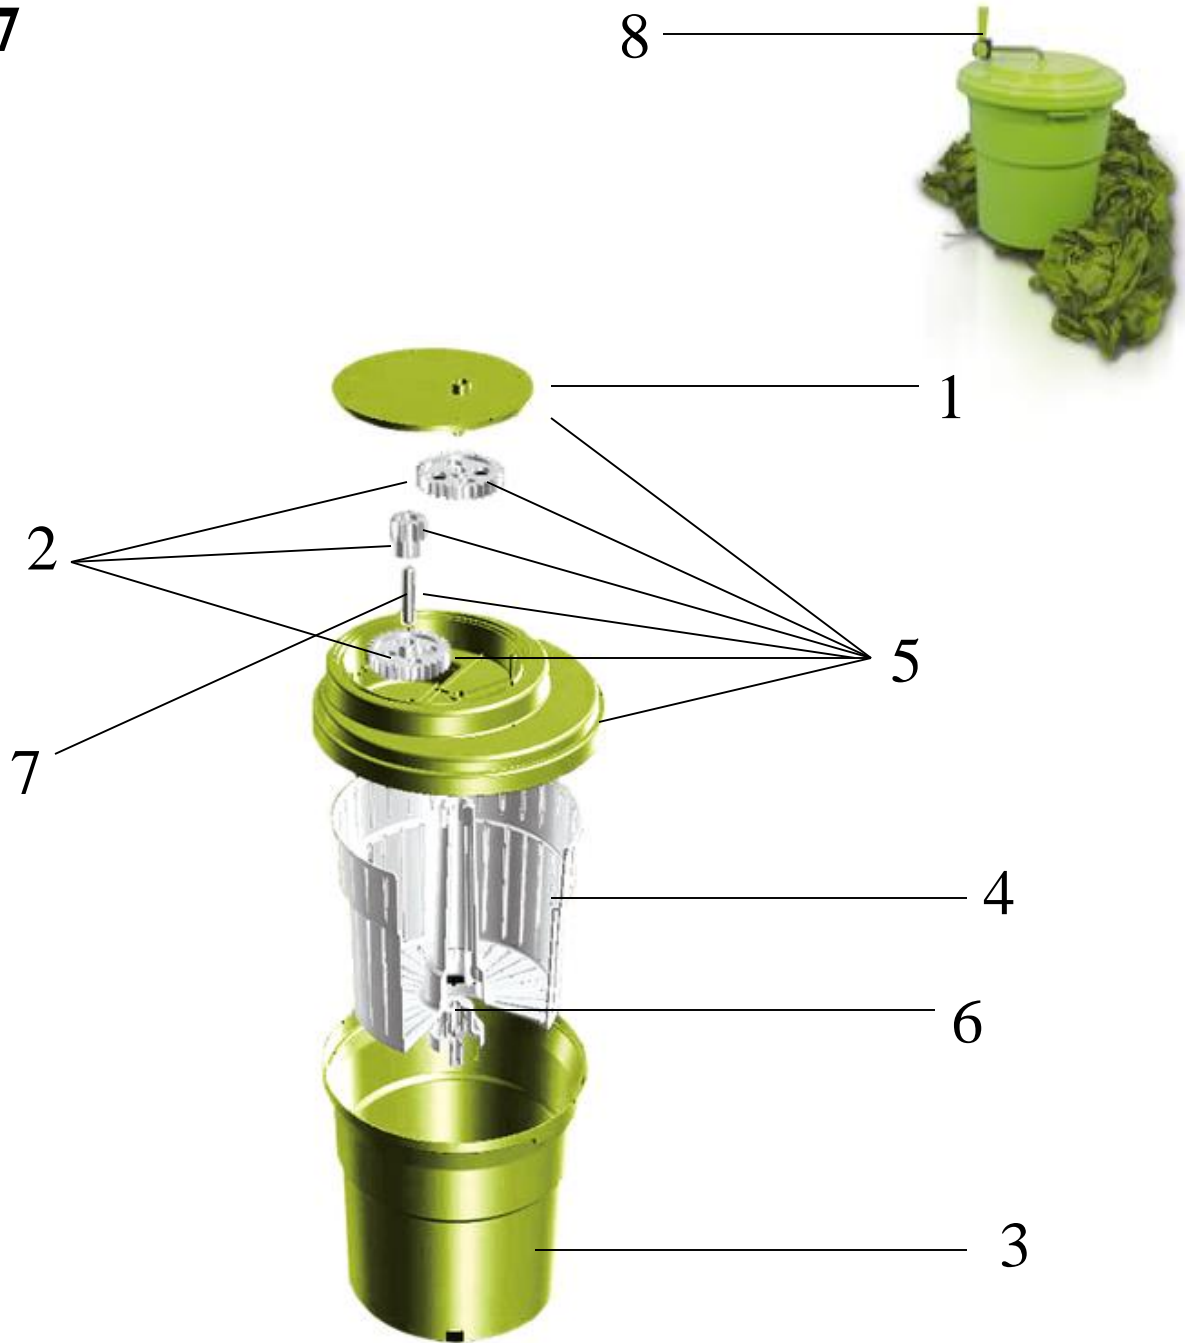

PROFESSIONAL MANUAL SALAD SPINNER

SP027

	US	
1.2713N:	\$8.25	SMALL COVER WITH HANDLE AND DRIVE GEAR
2.2718N:	\$29.00	COMPLETE SET OF GEARS (2 x 2714 + 2715 + 2716)
3.2710N:	\$33.00	OUTSIDE BASKET
4.2711N:	\$45.00	INSIDE BASKET
5.2712N:	\$82.00	COMPLETE COVER
6.2724N:	\$11.25	OUTSIDE BASKET AXEL
7.2722N:	\$12.25	PIN
8.2721N:	\$25.75	HANDLE
2714N:	\$9.25	DRIVE GEAR WITH HOLE