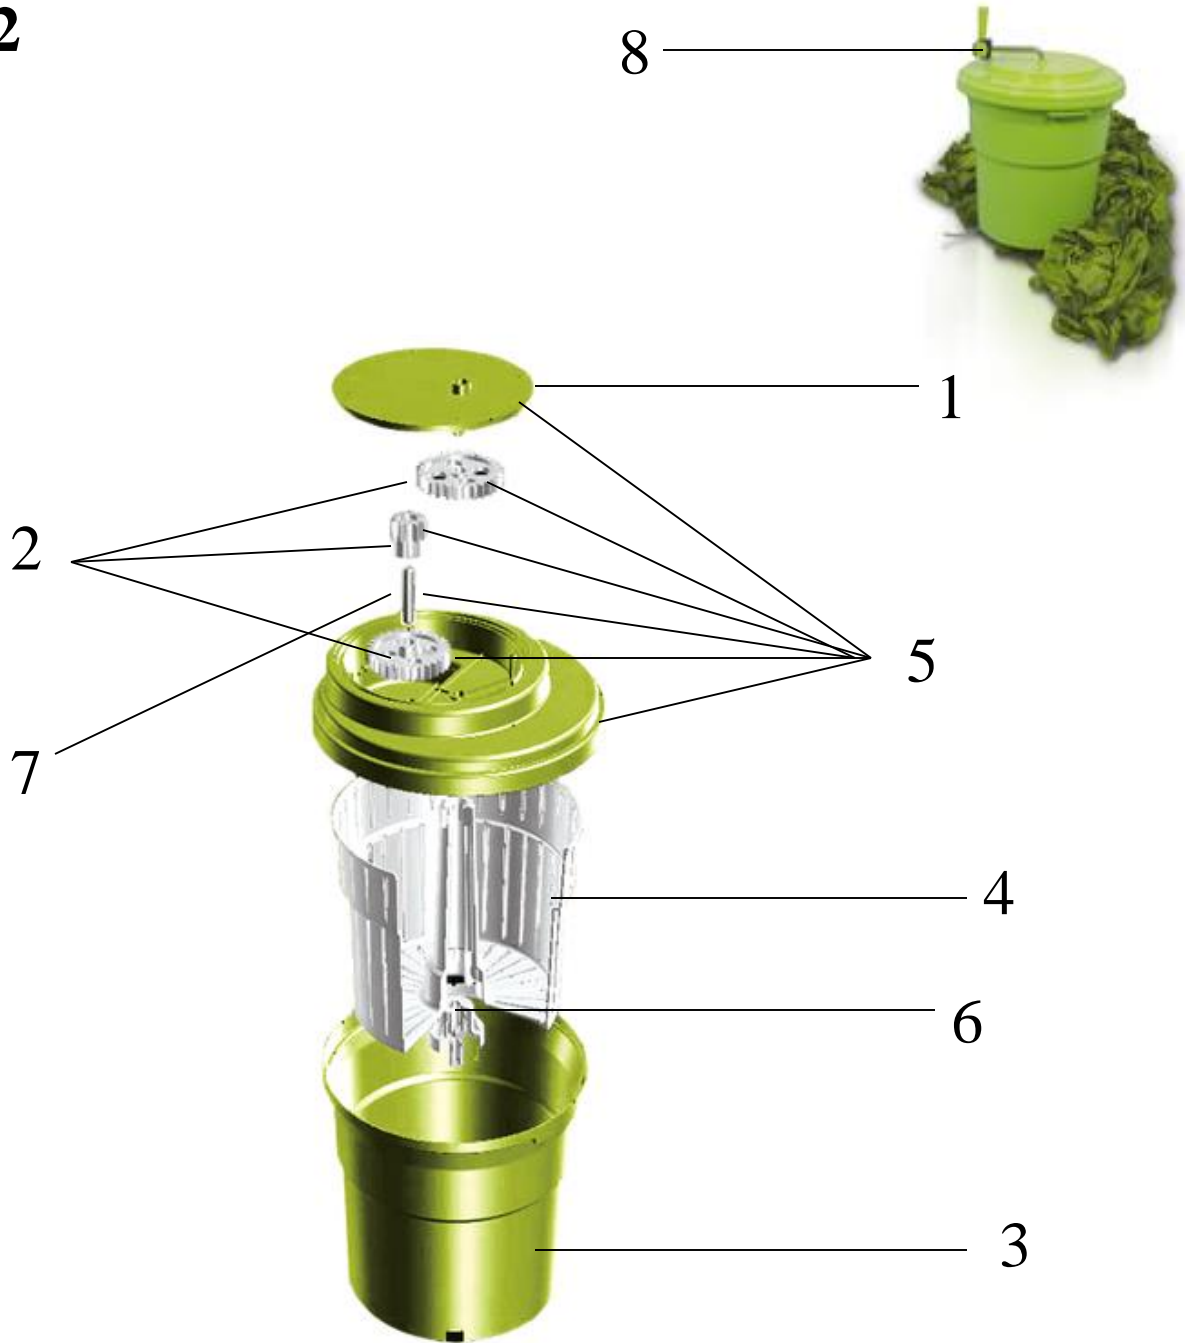

PROFESSIONAL MANUAL SALAD SPINNER

SP012

	US	
1.2713N:	\$8.25	SMALL COVER WITH HANDLE AND DRIVE GEAR
2.2718N:	\$29.00	COMPLETE SET OF GEARS (2 x 2714 + 2715 + 2716)
3.C3232-1:	\$20.50	OUTSIDE BASKET
4.C3232-2:	\$49.50	INSIDE BASKET
5.C3232-4:	\$94.75	COMPLETE COVER
6.C3232-5:	\$11.25	OUTSIDE BASKET AXEL
7.2722N:	\$12.25	PIN
8.2721N:	\$25.75	HANDLE