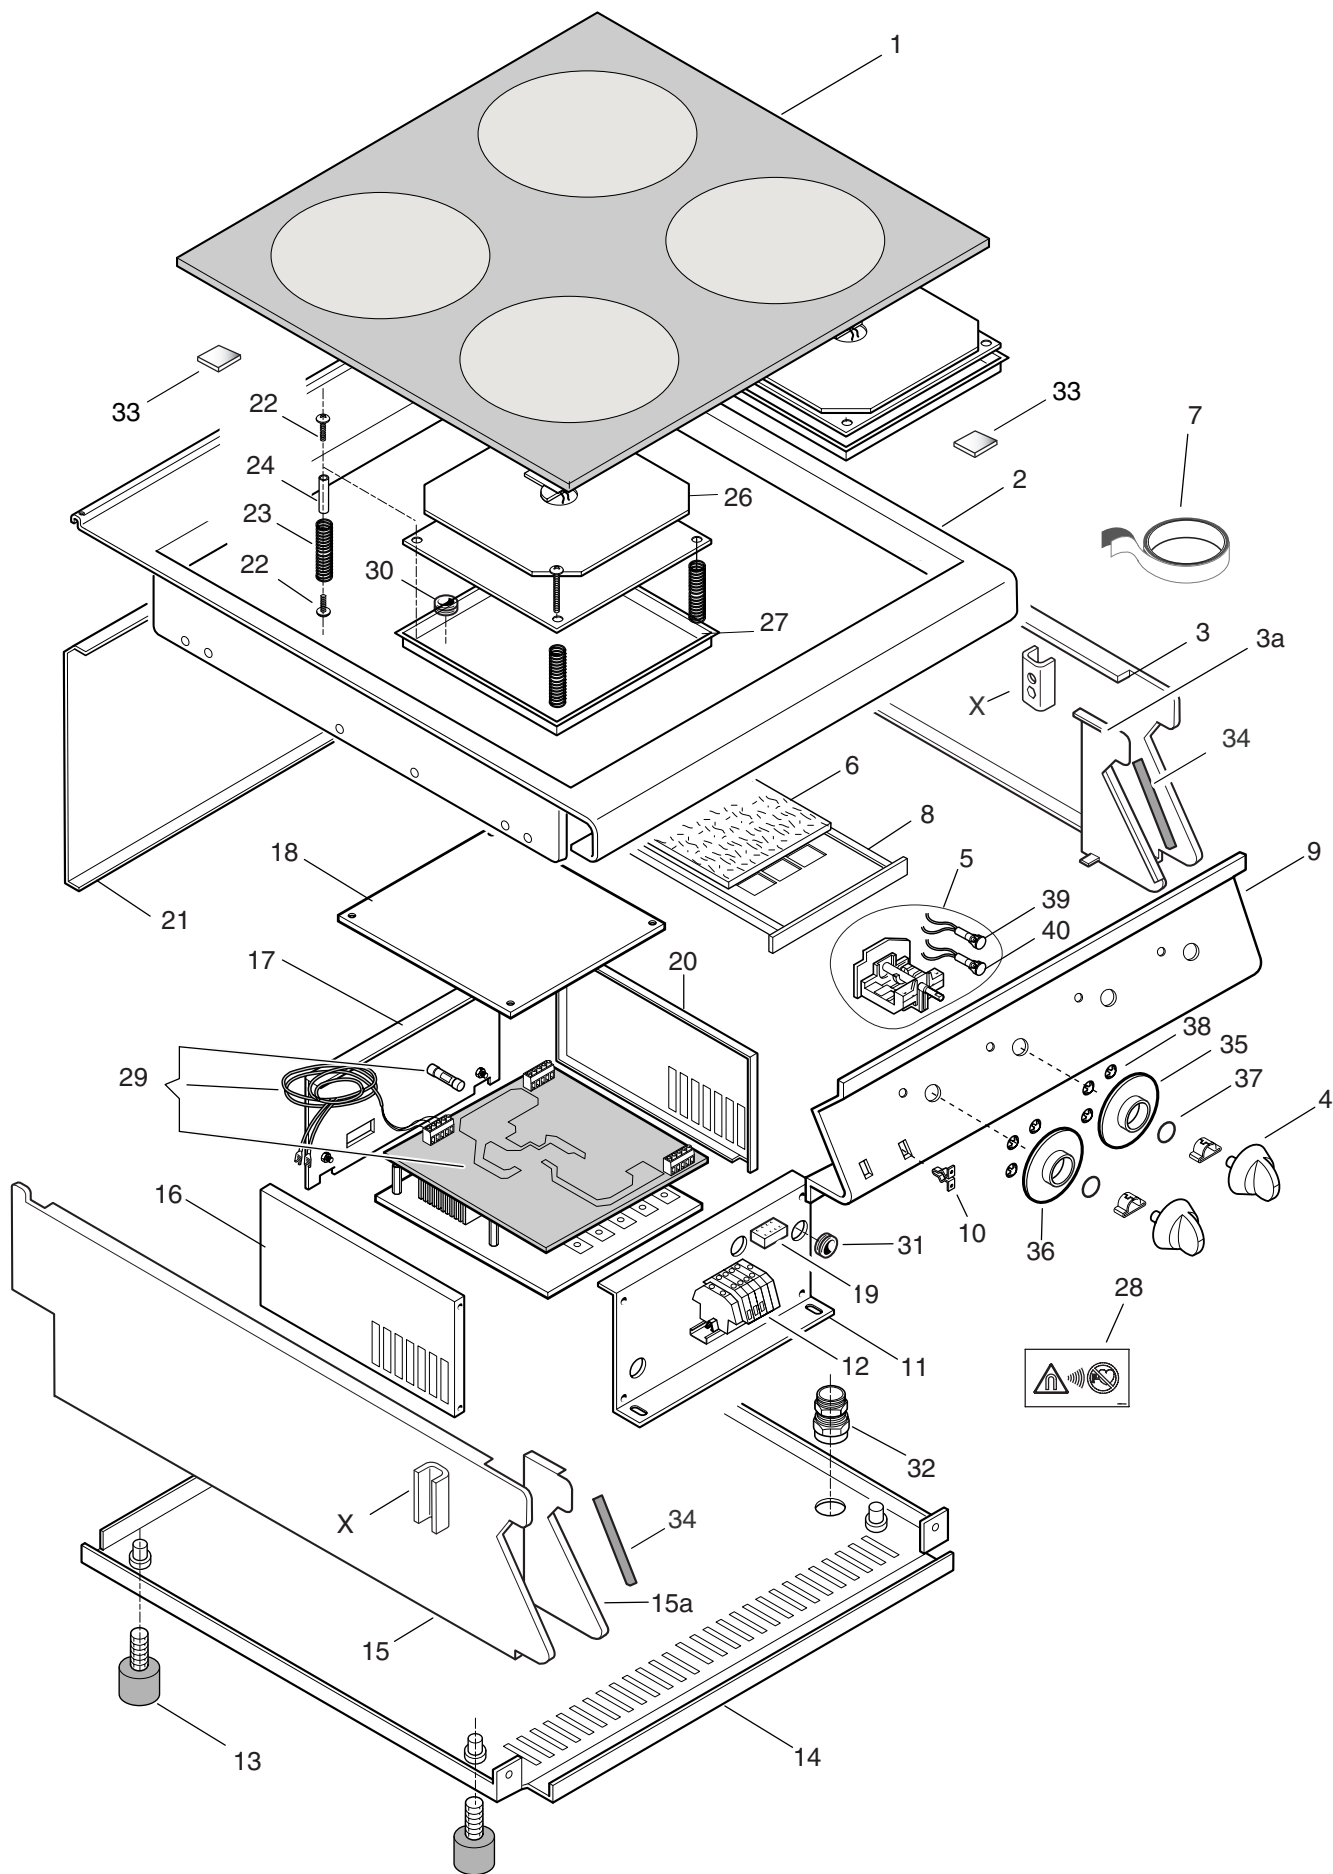

Modular Platform

Viale Treviso, 15
33170 Pordenone - Italy
Fax: +390434-380577

**CUCINE TOP INDUZIONE N900
INDUCTION COOKING TOP N900**

Code	Type	Ref.	Note
220135	WI/Z1	a	Induction cooking top 400MM
220136	WI/Z2	b	Induction Cooking Top 800MM
220137	WI/Z1E5	c	Induction Cooking Top 400MM 230V
220138	WI/Z2E5	d	Induction Cooking Top 800MM 230V

Indice

- Pag. 1 Mobile e componenti
2 Lista ricambi

Index

- Structure and components
Spare parts list

Marchio / Brand: Alpeninox
Factory code: 7PDN

CUCINE TOP INDUZIONE N900
INDUCTION COOKING TOP N900

**CUCINE TOP INDUZIONE N900
INDUCTION COOKING TOP N900**

Code	Type	Ref.	Note
220135	WI/Z1	a	Induction cooking top 400MM
220136	WI/Z2	b	Induction Cooking Top 800MM
220137	WI/Z1E5	c	Induction Cooking Top 400MM 230V
220138	WI/Z2E5	d	Induction Cooking Top 800MM 230V