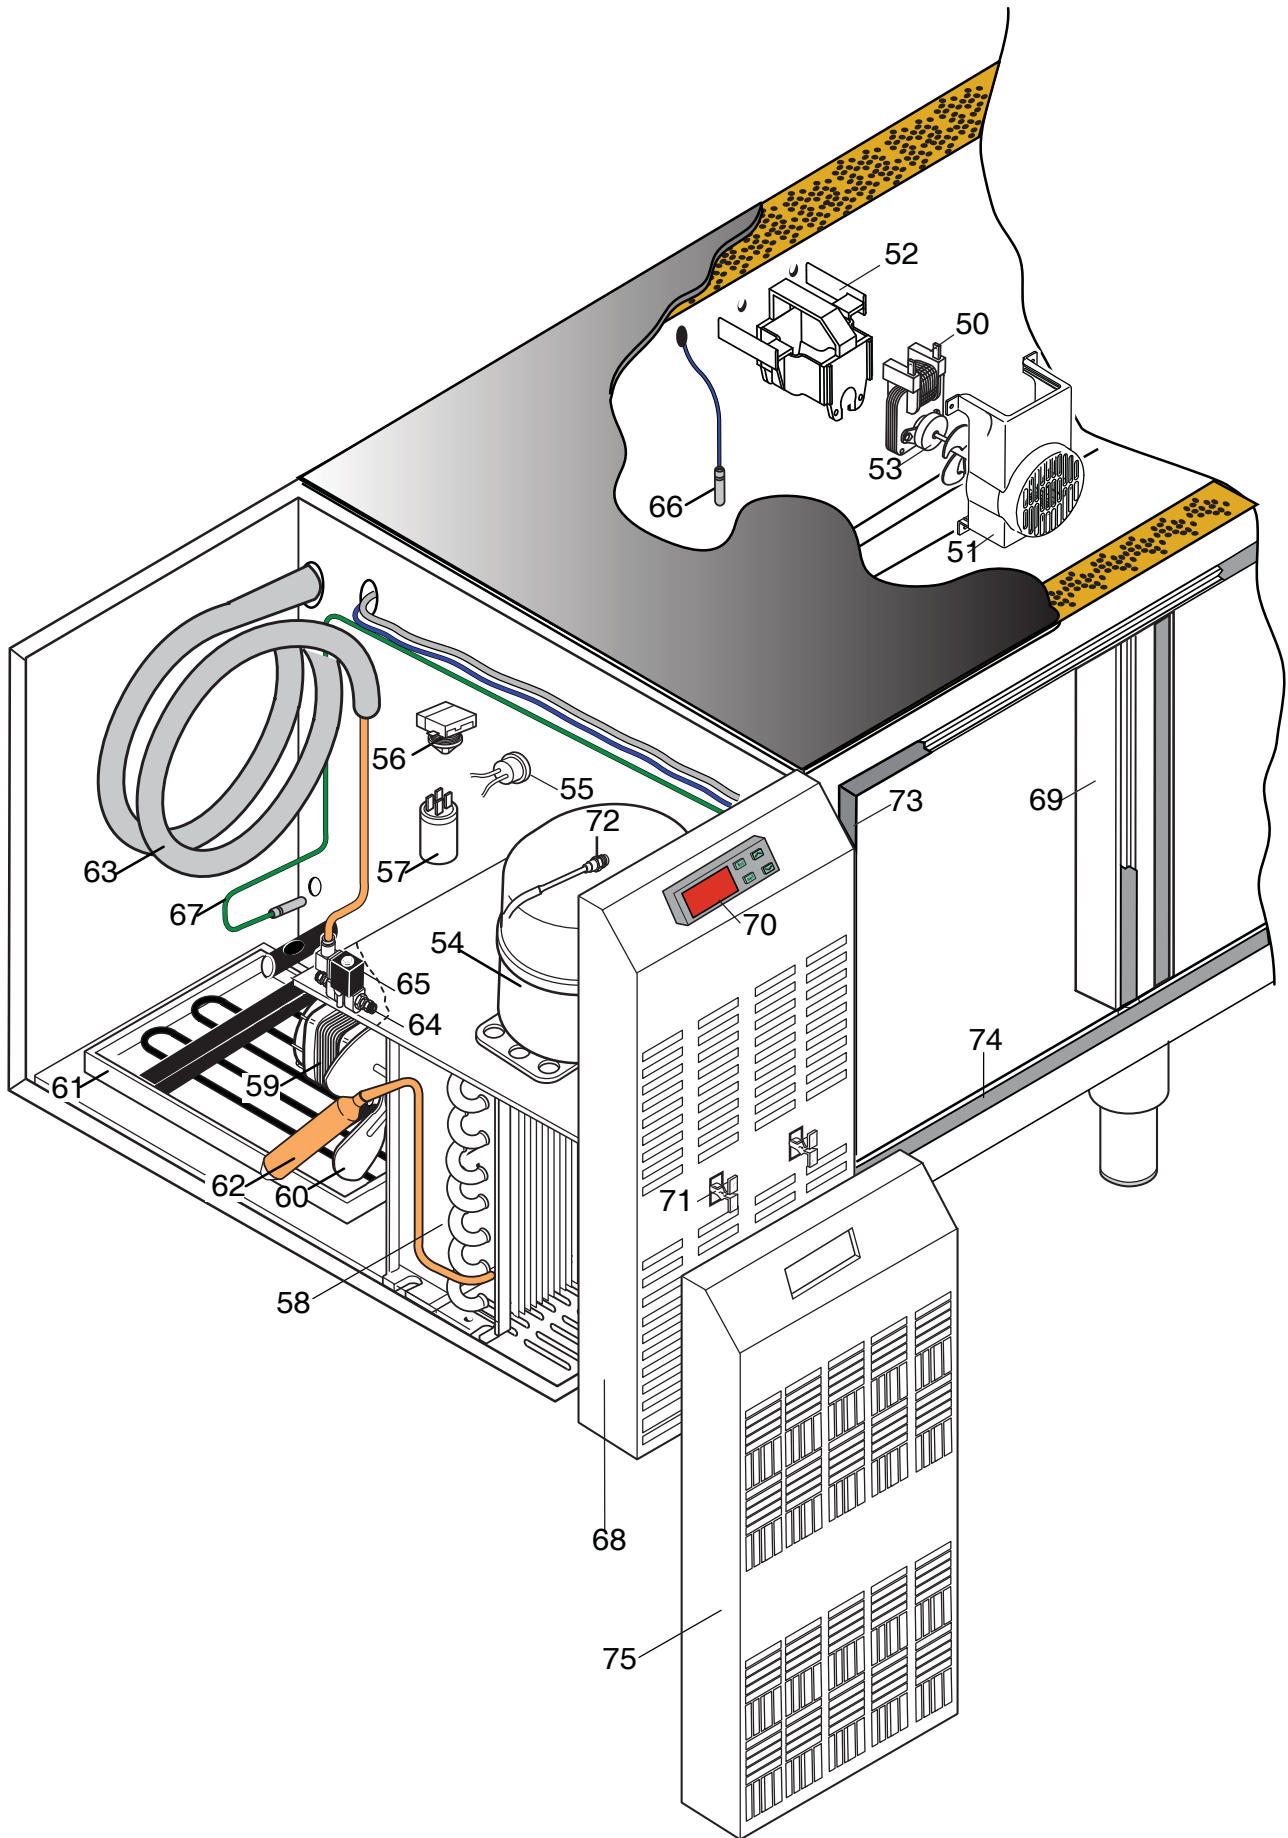

Refrigerated

SB line counters

PNC	REF	PNC	REF	PNC	REF	PNC	REF	PNC	REF	PNC	REF	PNC	REF	PNC	REF
726139	a	726182	b	726668	c	727006	d	726140	e	726141	f	726188	g	726669	h
726146	m	727180	n	727147	o	726148	p	726170	q	726197	r	726670	s	727008	t
790020	u	790021	v	727233	w	727234	z								

Pos	Code	Descrizione	Description	Ref. / Notes
		RIFERIMENTO PAG 4 (GRUPPO)	REFERENCE PAGE 4 (COOLING)	
50	089166	Ventilatore cella con ventola	Motor-ventilator with fan for cell	(with cable 2150mm) all (in the left side)
50	089168	Ventilatore cella con ventola	Motor-ventilator with fan for cell	(with cable 3050mm) for 3-4 compartement (in the right side)
51	089169	Convogliatore per ventilatore cella	Conveyor for cell motor-ventilator	
52	089182	Supporto ventilatore cella	Support cell motor-ventilator	
53	0A8719	Gommino per ventilatore	Rubber for motor-ventilator	
54	089170	Compressore ML60TB	Compressor ML60TB	up to 151070..(2011)
54	093208	Compressore EMT6165GK	Compressor EMT6165GK	from to 203070..(2012)
55	089189	Protettore	Clixson	
55	089186	Protettore ML60TB	Clixson ML60TB	
56	089187	Relè per compressore ML60TB	Relay for compressor ML60TB	
57	089188	Condensatore elettrico per compres.	Electric condenser for compressor	ML60TB
58	089171	Condensatore	Condenser	for 2/3 compartement
58	089172	Condensatore	Condenser	for 4 compartement
59	085674	Ventilatore condensatore	Motor-ventilator for condenser	
60	082874	Ventola condensatore	Condenser fan	
61	084585	Bacinella per condensa	Tray condenser	
62	084078	Filtro deidratatore	Dehydrator filter	
63	089173	Scambiatore	Heat exchanger	up to 151070..(2011)
63	093222	Scambiatore	Heat exchanger	from to 203070..(2012)
64	087694	Valvola solenoide	Solenoid valve	
65	085847	Bobina per valvola solenoide	Coil for solenoid valve	
66	088405	Sonda cella	Cell probe	until serial n°84900...
66	092175	Sonda cella "blue" "S1"	Cell probe "blue" "S1"	from serial n°8500001
67	099660	Sonda evaporatore	Evaporator/defrost probe	until serial n°84900..
67	092179	Sonda evaporatore "green" "S2"	Evaporator/defrost probe "green" "S2"	from serial n°8500001
68	091678	Cruscotto comandi senza compon.	Contol panel (without componets)	a,b,c,e,f,g,h,i,l,m,n,o,p,q,r,s
68	091676	Cruscotto comandi senza compon.	Contol panel (without componets)	d,i,t,w,z
69	099424	Montante centrale in plastica	Central support	
70	091609	Termoregolatore IR33	Thermoregulator IR33	(set the value)
71	053342	Molla per arresto marchio	Brand plate retainig spring	
72	0A8171	Valvola di ricarica compressore	Charge /discharge valve for compres.	
73	091827	Riscontro verticale	Vertical frame	
74	091825	Riscontro orrizontale 2V	Orrizontal frame 2V	a,b,c,d,e,u,w
74	091826	Riscontro orrizontale 3V	Orrizontal frame 3V	f,g,h,i,l,m,n,v,z
74	501R25000	Riscontro orrizontale 4V	Orrizontal frame 4V	o,p,q,r,s,t
75	509R11700	Cruscotto senza componenti	Panel without components	u,v
*	087122	Dispo.fissaggio compressore	Component to fix compressor	
*	091612	Adesivo temp.-2/+10°C	Sticker temp.-2/+10°C