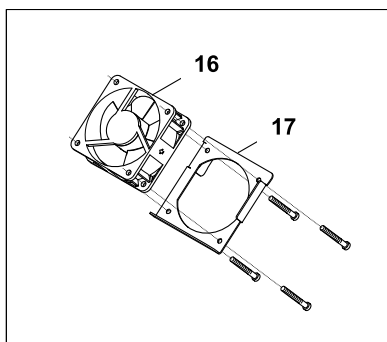

DE ELEKTRISCHE FRITTEUSEN 2 X 5L
EN ELECTRIC DEEP FAT FRYER 2 X 5L

PNC	Factory Model	Ref.	Description
588211	MAFBEADDAO	a	EL. DEEP FAT FRYER, 2X5L 400X800X700H
588212	MAFBEBDDAO	a	EL. DEEP FAT FRYER, 2X5L, C-BOARD, 400X800X700H
588297	MAFBFADDAO	b	EL. DEEP FAT FRYER, 2X5L, 400X800X800H
588298	MAFBFBDDAO	b	EL. DEEP FAT FRYER, 2X5L, C-BOARD, 400X800X800H
588630	MBFBGBDDAO	c	EL. DEEP FAT FRYER, 2X5L, C-BOARD, 400X850X700H
589298	MCFBEADDAO	d	EL. DEEP FAT FRYER, 2X5L, 400X900X700H
589299	MCFBEBDDAO	d	EL. DEEP FAT FRYER, 2X5L, C-BOARD, 400X900X700H
589455	MCFBFADDAO	e	EL. DEEP FAT FRYER, 2X5L, 400X900X800H
589456	MCFBFBDDAO	e	EL. DEEP FAT FRYER, 2 X5L, C-BOARD, 400X900X800H

Page	Index
2	Electrical parts (FME)
4	Mechanical Module (FMM)
6	Full appliance

Last Updates
01/2015

Page
all

Valid from Ser. № 3101....