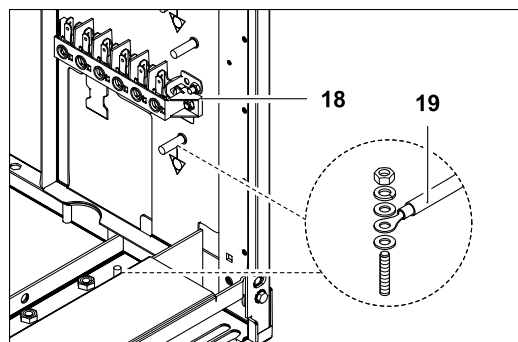

DE ELEKTRISCHE FRITTEUSEN 2 X 5L
EN ELECTRIC DEEP FAT FRYER 2 X 5L

PNC	Factory Model	Ref.	Description
588211	MAFBEADDAO	a	EL. DEEP FAT FRYER, 2X5L 400X800X700H
588212	MAFBEBDDAO	a	EL. DEEP FAT FRYER, 2X5L, C-BOARD, 400X800X700H
588297	MAFBFADDAO	b	EL. DEEP FAT FRYER, 2X5L, 400X800X800H
588298	MAFBFBDDAO	b	EL. DEEP FAT FRYER, 2X5L, C-BOARD, 400X800X800H
588630	MBFBGBDDAO	c	EL. DEEP FAT FRYER, 2X5L, C-BOARD, 400X850X700H
589298	MCFBEADDAO	d	EL. DEEP FAT FRYER, 2X5L, 400X900X700H
589299	MCFBEBDDAO	d	EL. DEEP FAT FRYER, 2X5L, C-BOARD, 400X900X700H
589455	MCFBFADDAO	e	EL. DEEP FAT FRYER, 2X5L, 400X900X800H
589456	MCFBFBDDAO	e	EL. DEEP FAT FRYER, 2 X5L, C-BOARD, 400X900X800H

Page	Index
2	Electrical parts (FME)
4	Mechanical Module (FMM)
6	Full appliance

Last Updates
01/2015

Page
all

Valid from Ser. № 3101....