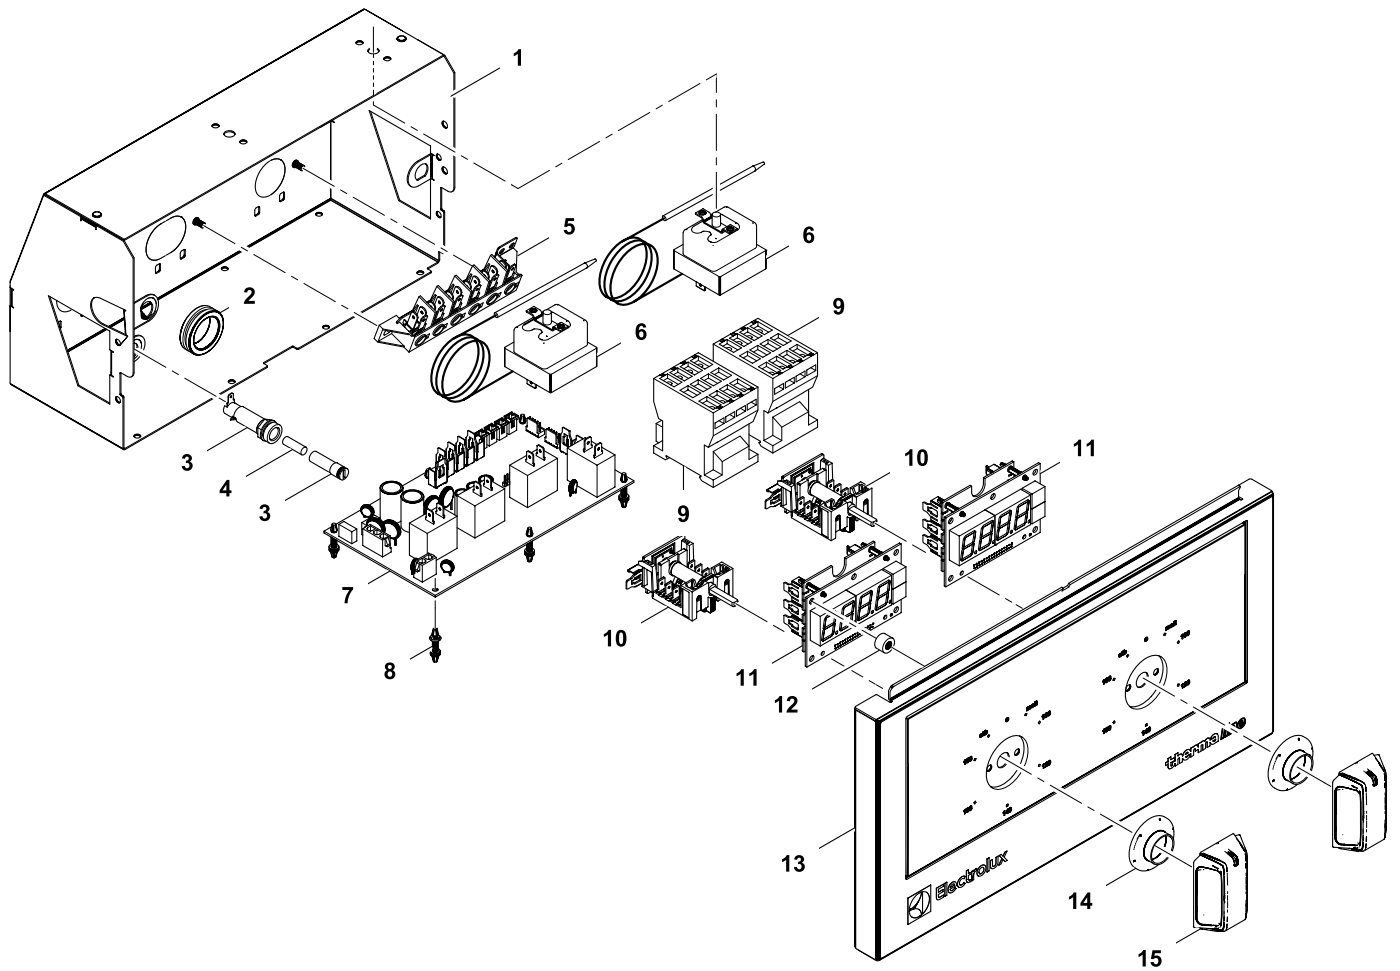

DE ELEKTRISCHE FRITTEUSEN 2 X 5L
EN ELECTRIC DEEP FAT FRYER 2 X 5L

PNC	Factory Model	Ref.	Description
588211	MAFBEADDAO	a	EL. DEEP FAT FRYER, 2X5L 400X800X700H
588212	MAFBEBDDAO	a	EL. DEEP FAT FRYER, 2X5L, C-BOARD, 400X800X700H
588297	MAFBFADDAO	b	EL. DEEP FAT FRYER, 2X5L, 400X800X800H
588298	MAFBFBDDAO	b	EL. DEEP FAT FRYER, 2X5L, C-BOARD, 400X800X800H
588630	MBFBGBDDAO	c	EL. DEEP FAT FRYER, 2X5L, C-BOARD, 400X850X700H
589298	MCFBEADDAO	d	EL. DEEP FAT FRYER, 2X5L, 400X900X700H
589299	MCFBEBDDAO	d	EL. DEEP FAT FRYER, 2X5L, C-BOARD, 400X900X700H
589455	MCFBFADDAO	e	EL. DEEP FAT FRYER, 2X5L, 400X900X800H
589456	MCFBFBDDAO	e	EL. DEEP FAT FRYER, 2 X5L, C-BOARD, 400X900X800H

Page	Index
2	Electrical parts (FME)
4	Mechanical Module (FMM)
6	Full appliance

Last Updates
01/2015

Page
all

Valid from Ser. № 3101....