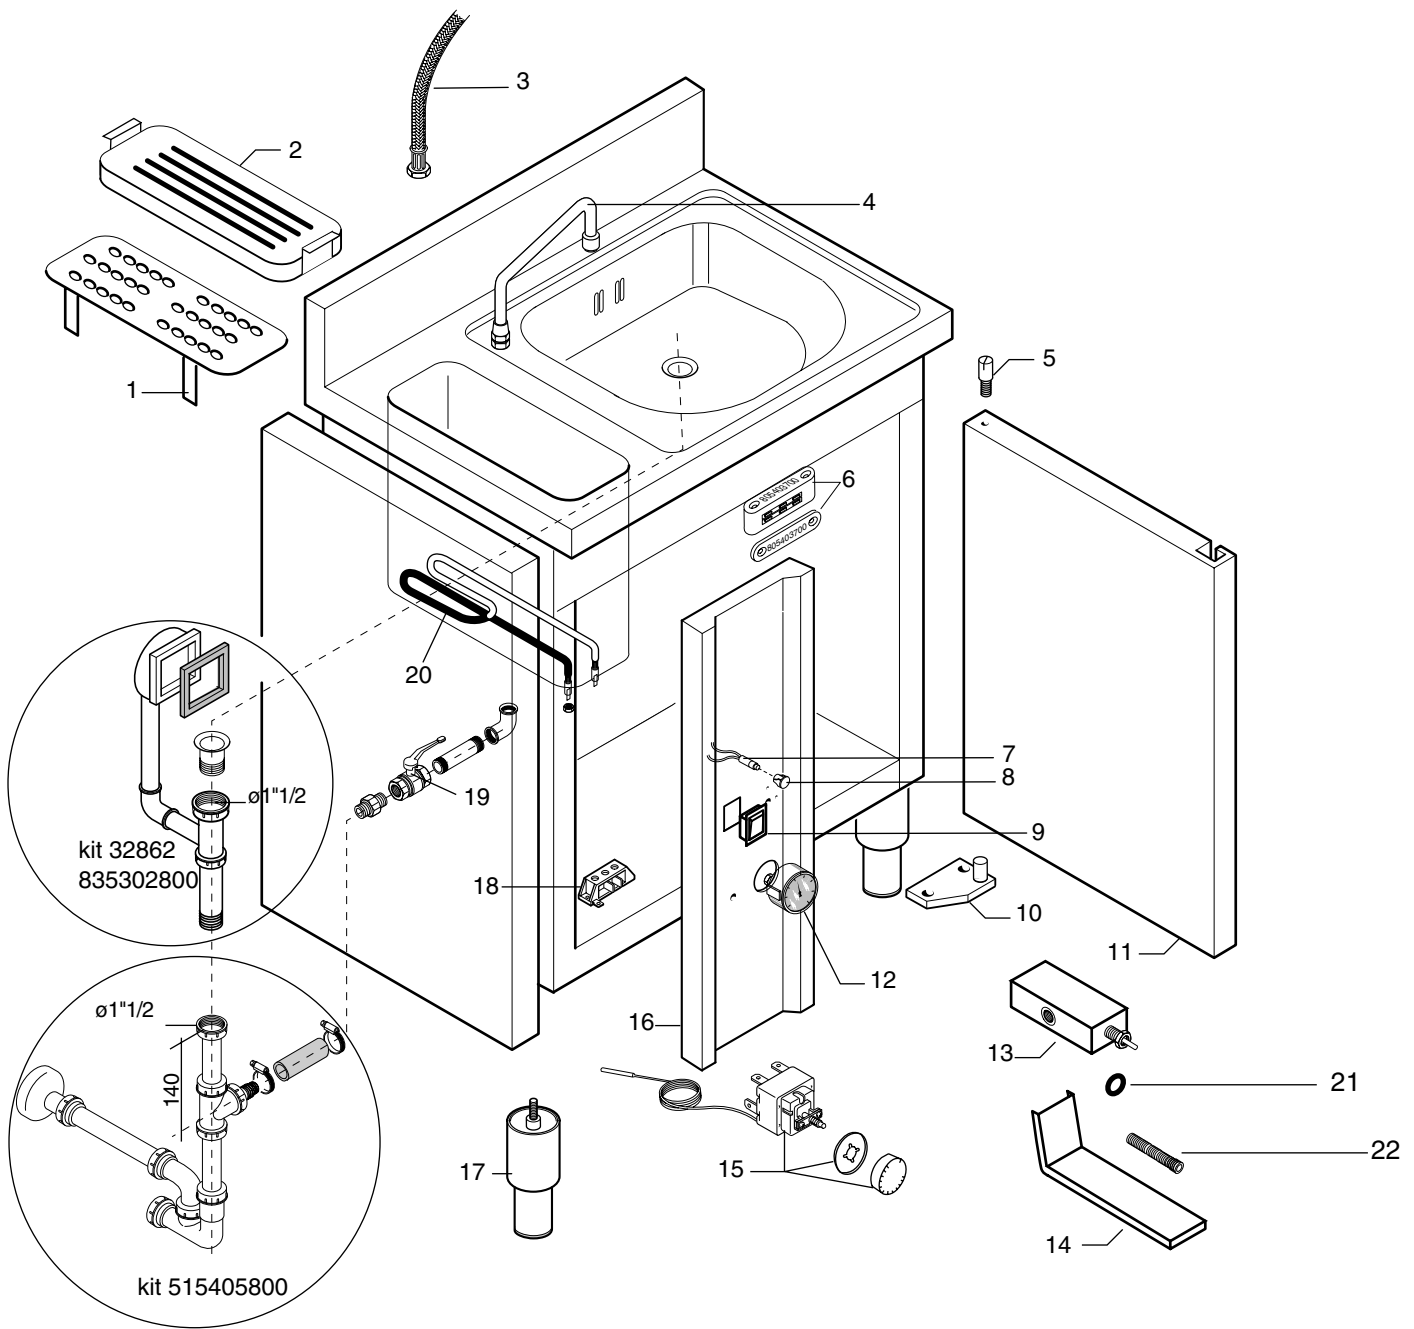

WASHBASIN WITH KNIFE DISINFECTION SINK
LAVAMANI CON DISINFEZIONE COLTELLI

PNC	Model	Ref.	Page	Notes
153980	LPS		1- 2	Washbasin with knif disinfection sink " Zanussi/Electrolux "

	Index
Pag. 1	Cupboard and components
2	Spare parts list

	Indice
	Mobile e componenti
	Lista ricambi

Brand / Marchio: Z - E
Factory code: 3PDX

WASHBASIN WITH KNIFE DISINFECTION SINK
 LAVAMANI CON DISINFEZIONE COLTELLI

Wall knife sanitizer
Sanitizzatore coltelli

PNC	Model	Ref.	Page	Notes
153980	LPS		1- 2	Washbasin with knife disinfection sink' Zanussi/Electrolux

Pos	Code	Descrizione	Description	Ref. / Notes
		Pagina 1	Page 1	
1	033631	Falso fondo	False botton	
2	033635	Assieme porta coltelli	With bring knife	
3	033806	Tubo flessibile	Hose	
4	033805	Erogatore snodabile	Distributor	
5	032867	Perno inox	Pivotinox	
6	033633	Magnete porta	Door magnet	
7	046076	Lampada segnalatore	Pilot lamp	
8	075095	Corpo lampada giallo	Lamp body yellow	
9	053810	Interruttore bipolare luminoso	Switch with green light	
10		Assieme cerniera porta battente	With hinge shutter door	art. 0830311103
11	033807	Assieme porta	With door	
12	032863	Termometro	Thermometer	
13	033745	Corpo rubinetto	Tap body	
14	033744	Pedale comando rubinetto	Pedal command tap	
15	033716	Termostato	Termostat	
16	033808	Pannello comandi	Control panel	
17	048579	Piede	Foot	
18	032856	Morsettiera tripolare	Terminal board	
19	033634	Valvola a sfera	Ball valve	
20	032859	Resistenza	Heating element	
21		O-ring	O-ring	art. 0805322800
22		Molla	Spring	art. 0514320400