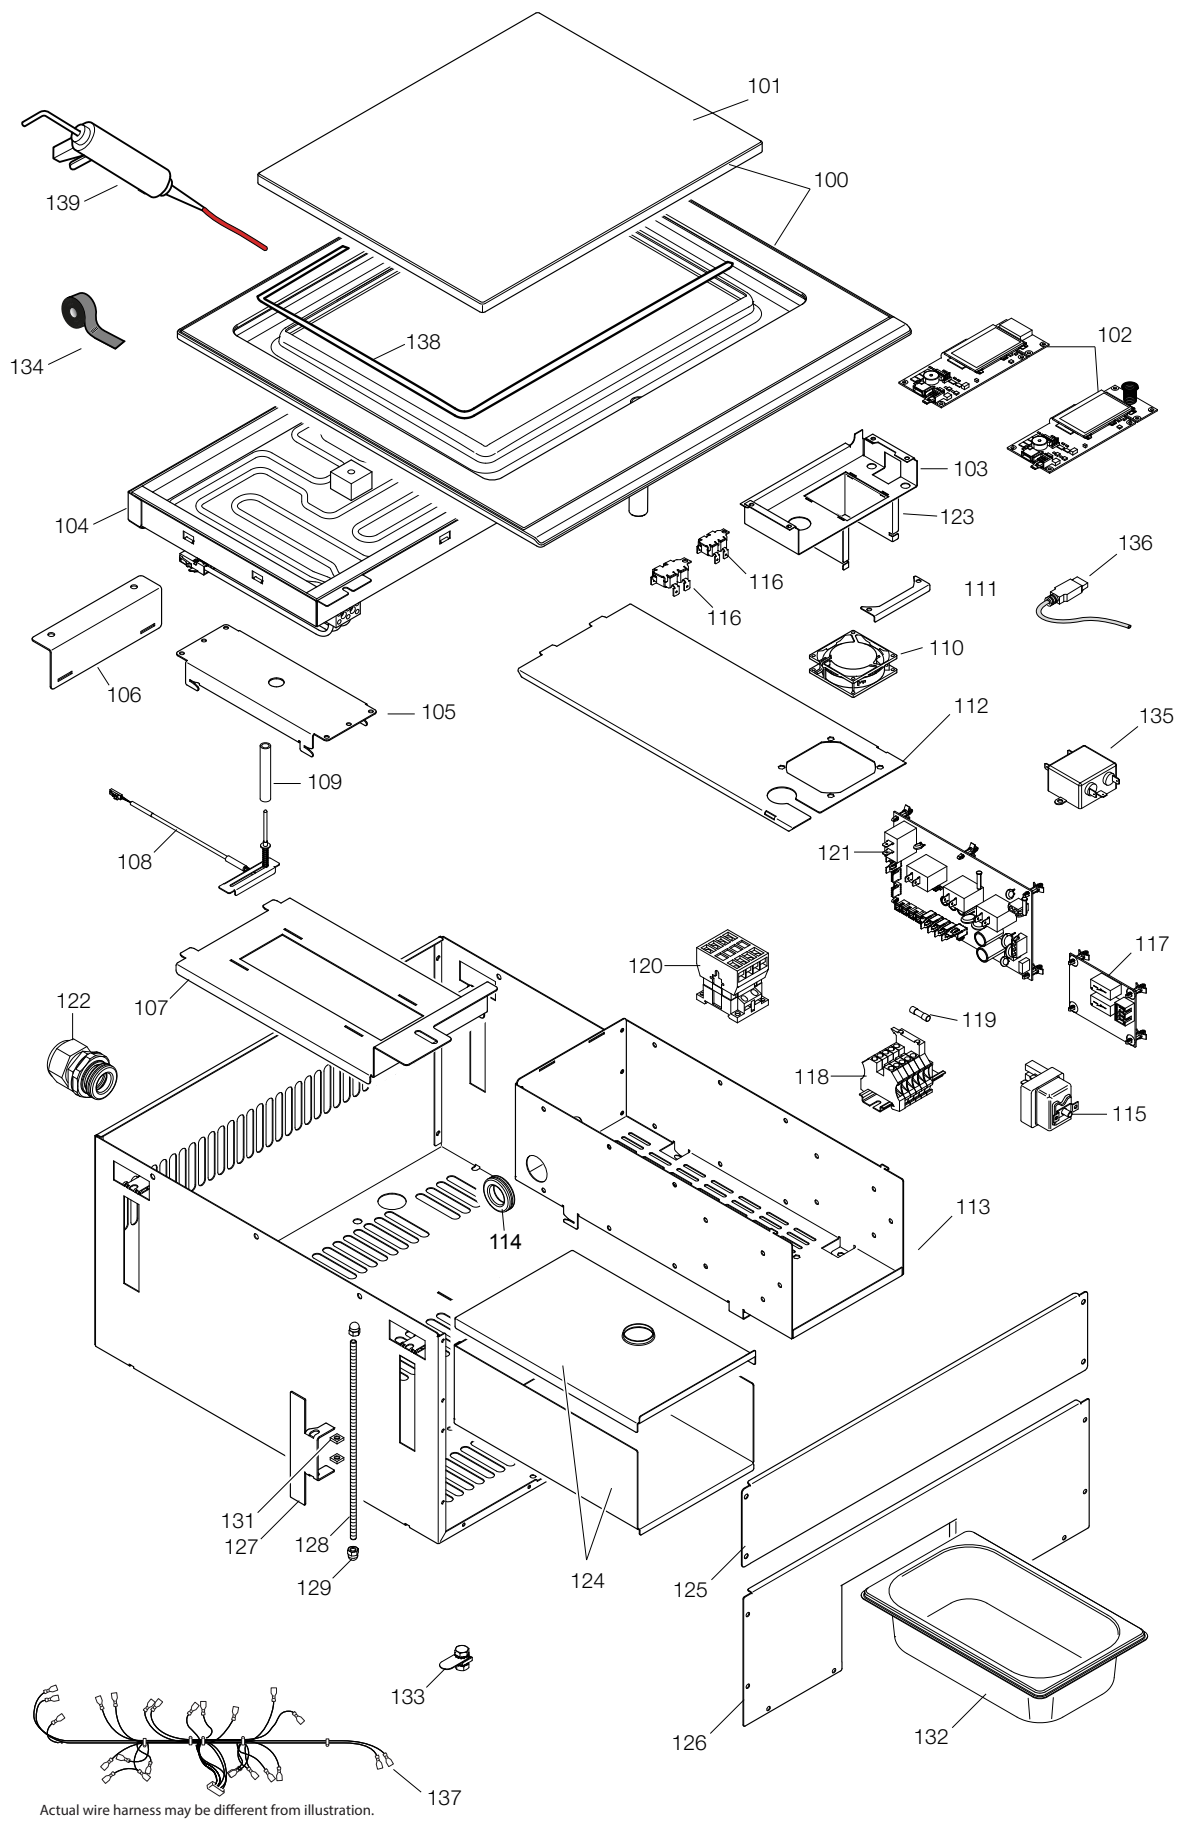

SEAR HOB

POS	SPARE PART CODE	FACTORY CODE	DESCRIZIONE	DESCRIPTION	REF/NOTE
			PAGINA 3	PAGE 3	
100	OCA141	855F00U01	ASS. RIPIANO + PIASTRA	TOP + CHROME PLATE	
101	OC8763	805F00N01	PIASTRA CROMATA	CHROME PLATE	
102	OC8770	675F00900	SCHEDA USER	USER INTERFACE	round button until sn wk 42-2012
102	OC9990	675F00902	SCHEDA USER	USER INTERFACE	square button from sn wk 43-2012
103	OC8827		CONVOGLIATORE SCHEDA	USER INTERFACE CONVEYOR	
104	OC9626		RESISTENZA	HEATING ELEMENT	
105	OC9627		SUPPORTO TERMOCOPPIA	THERMOCOUPLE SUPPORT	
106	OC9628		STAFFA	BRACKET	
107	OC9629		STAFFA FISSAGGIO RESISTENZA	BRACKET FOR HEATING ELEMENT	
108	OC9365		TERMOCOPPIA	THERMOCOUPLE	
109	OC9372		TUBETTO TERMOCOPPIA	THERMOCOUPLE TUBE	
110	OC9279		VENTILATORE	FAN	
111	*	504F01X00	PARZIALIZZATORE VENTILATORE	FAN SHUTTER	
112	*	504F01H01	COPERCHIO SCATOLA EI.	COVER FOR ELECTRIC BOX	
113	*	504F01G02	SCATOLA COMPONENTI EL.	ELECTRIC BOX	
114	OC9277		PASSACAVO	CABLE GLAND	
115	OC8768		LIMITATORE	LIMITER	
116	OC8777		CLIKSON 60°C	CLIKSON 60°C	60°C printed on com- ponet, smaller size
116	OC8778		CLIKSON 90°C	CLIKSON 90°C	90°C printed on com- ponet, bigger size
117	OC8776		SCHEDA EL.ON/OFF	ON/OFF EL. BOARD	
118	OC9298		MORSETTIERA CON FUSIBILE	TERMINAL BOARD WITH FUSE	
119	OC9322		FUSIBILE	FUSE	2,5 A
120	OC9280		CONTATTORE	CONTACTOR	
121	OC8772	675F00400	SCHEDA SPARTA GRANDE	MAIN BOARD	
121	OC8772	675F00401	SCHEDA SPARTA GRANDE	MAIN BOARD	
122	OC9310		PRESSACAVO	CABLE GLAND	
123	*	504F01W00	COPERTURA VASCHETTA	COVERING FOR GREASE BOX	
124	OC8761		SCATOLA VASCHETTA	BOX FOR GREASE TRAY	upper and lower panel
125	*	503F00F00	CHIUSURA FRONTALE SUP.	TOP FRONT PANEL	
126	OC8760	0500F00F02	CHIUSURA FRONTALE	FRONT PANEL	Up to 4471...
126	OCA336	0500F00F03	CHIUSURA FRONTALE	FRONT PANEL	From 4481...
127	OC8945		GANCIO SCORREVOLE	SLIDE HOOK	
128	OC8821		BARRA FILETTATA	THREADED BAR	
129	OC9394		DADO CIECO	NUT	
131	OC9391		DADO QUADRO IN OTTONE	SQUARE BRASS NUT	
132	OC8779		BACINELLA RACCOGLI GRASSO	GREASE TRAY TUB	
133	*	805865501	VITE EQUIPOTENZIALE	EQUIPOTENTIAL SCREW	
134	OC9321		GUARNIZIONE RIPIANO	TOP GASKET	1 pcs = m3,4
135	OC8775		FILTRO RETE	ELECTRIC FILTER	
136	OC9603		CAVO USB	USB CABLE	600mm, for software update
137	*	634F00503	ASSIEME CAVETTI	WIRING HARNESS	
137	*	634F00504	ASSIEME CAVETTI	WIRING HARNESS	
138	OCA132	543F00900	GUARNIZIONE PIASTRA	CHROME PLATE GASKET	fix with art. 139
139	003926	147098067	SILICONE ROSSO 300°C	RED SILICONE 300°C	