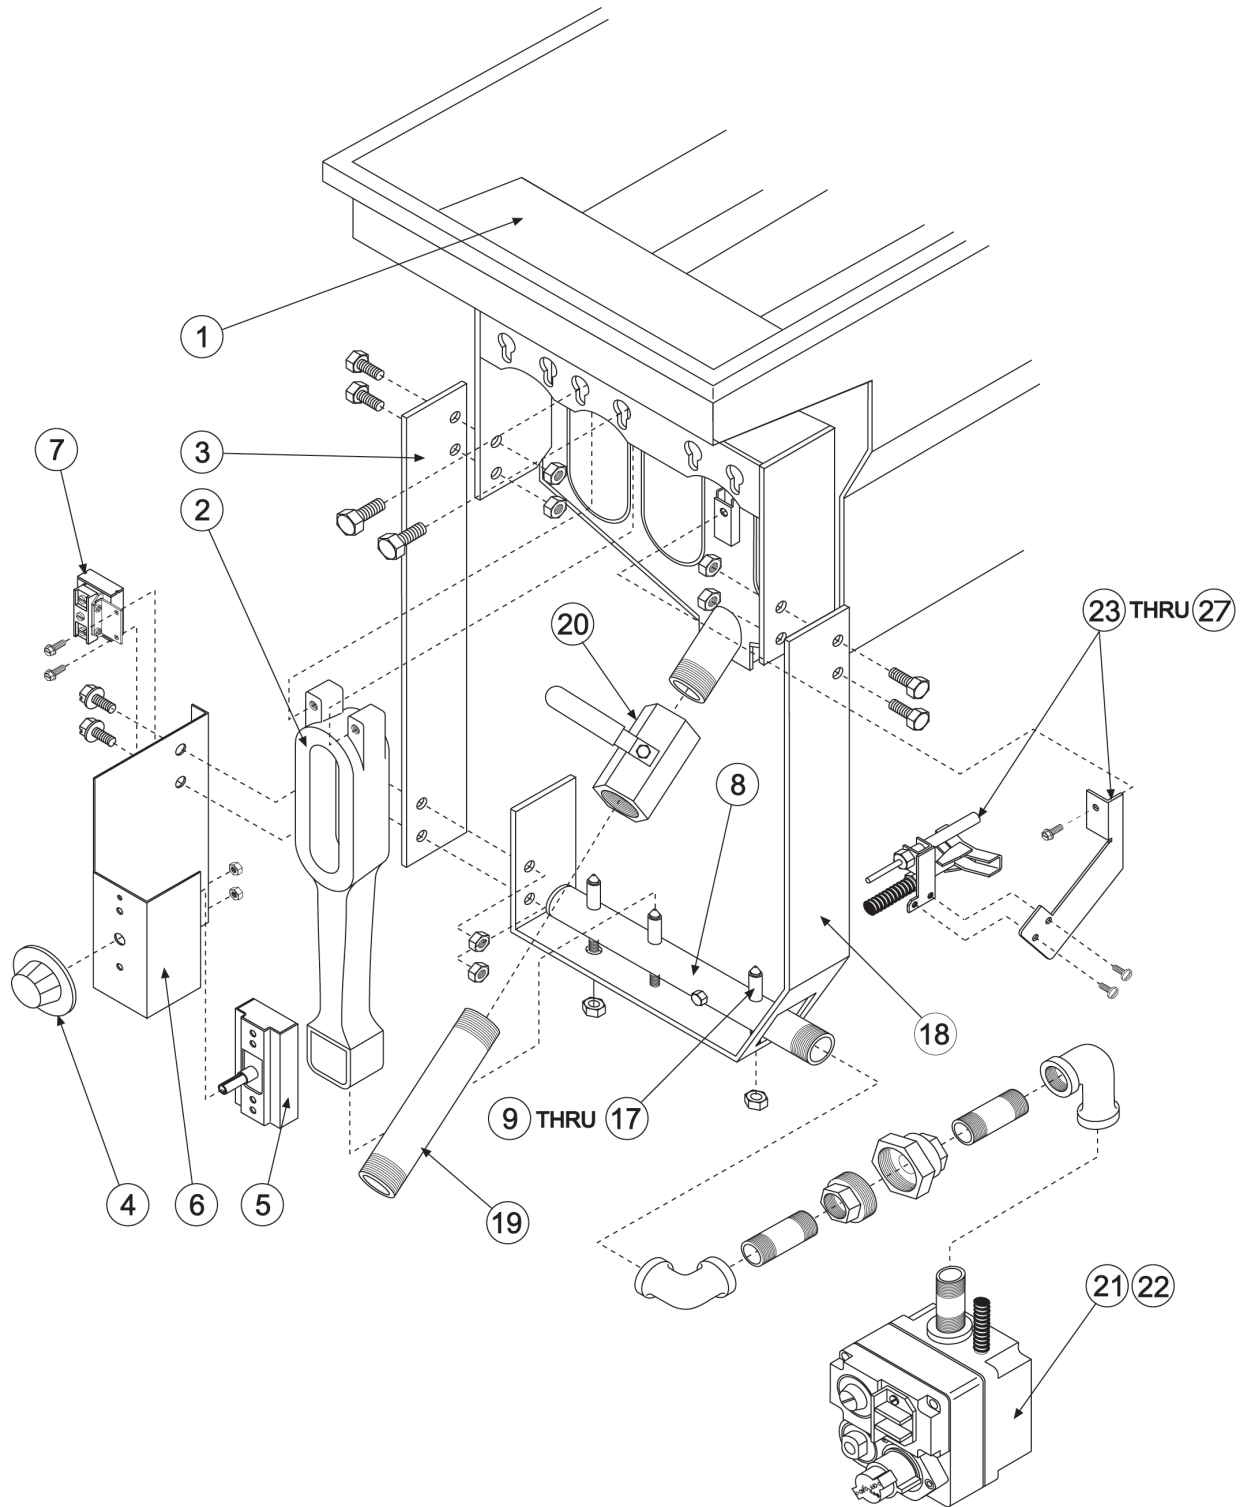

Fig. 1B

EF SERIES
BURNER COMPONENTS

BURNER COMPONENTS

ILLUS. Fig. 1B	PART NO.	NAME OF PART	AMT.			
			EF3	EF4	EF5	
*	1	416942-G10	Tank Assembly	1		
	1	418192-G6	Tank Assembly		1	
	1	418196-G6	Tank Assembly			1
	2	410681-1	Burner	3	4	5
	3	417714-1	Hanger - Manifold Extension	1	1	1
	4	408659-5	Knob - Thermostat	1	1	1
	5	419999-1	Thermostat - Millivolt	1	1	1
	6	419613	Bracket - Control	1	1	1
	7	419670-2	Thermostat - Hi-Limit (W/Stuff Box)	1	1	1
	8	416999-1	Manifold	1		
	8	418212-1	Manifold		1	
	8	418318-1	Manifold			1
	9	010901-39	Orifice - Spud (Nat. Gas) (Sea Level - 2000 Ft.)	AR	AR	AR
	10	010901-41	Orifice - Spud (Nat. Gas) (2000 - 3000 Ft.)	AR	AR	AR
	11	010901-42	Orifice - Spud (Nat. Gas) (3000 - 5000 Ft.)	AR	AR	AR
	12	010901-43	Orifice - Spud (Nat. Gas) (5000 - 7000 Ft.)	AR	AR	AR
	13	010901-44	Orifice - Spud (Nat. Gas) (7000 - 8000 Ft.)	AR	AR	AR
	14	010901-52	Orifice - Spud (L.P. Gas) (Sea Level - 2000 Ft.)	AR	AR	AR
	15	010901-53	Orifice - Spud (L.P. Gas) (3000 - 5000 Ft.)	AR	AR	AR
	16	010901-54	Orifice - Spud (L.P. Gas) (5000 - 8000 Ft.)	AR	AR	AR
	17	410695-1	Extension - Orifice	3	4	5
	18	418208-1	Hanger - Manifold	1		
	18	418211-1	Hanger - Manifold		1	
	18	418317-1	Hanger - Manifold			1
	19	FP085-58	Drain - Extension (1" NPT Pipe)	1	1	1
	20	427903-1	Valve (1" Ball Drain)	1	1	1
	21	410841-22	Valve - Combination (Natural Gas)	1	1	1
		497616-G1	Service Kit to Convert White-Rogers Valve to RobertShaw (Nat. Gas)			
	22	410841-23	Valve - Combination (L.P. Gas)	1	1	1
		497616-G2	Service Kit to Convert White-Rogers Valve to RobertShaw (L.P. Gas)			
	23	426505-23	Flex Tube - Pilot	1	1	1
	24	412212-7	Pilot - (Nat. Gas)	1	1	1
	25	412212-2	Pilot - (L.P. Gas)	1	1	1
	26	497301-1	Thermopile, 750 Millivolt (Used Feb. 2005 Through Nov. 2005)	1	1	1
		410839-4	Thermopile, Millivolt (Used Prior to Feb. 2005 and After Nov. 2005)	1	1	1
	27	497952-1	Bracket - Pilot Mounting	1	1	1
		417008-G1	Heat Baffle for Burner	1	1	1
*		FP-028-14	Plug (Must Order Plug When Ordering EF3 Frytank)	1