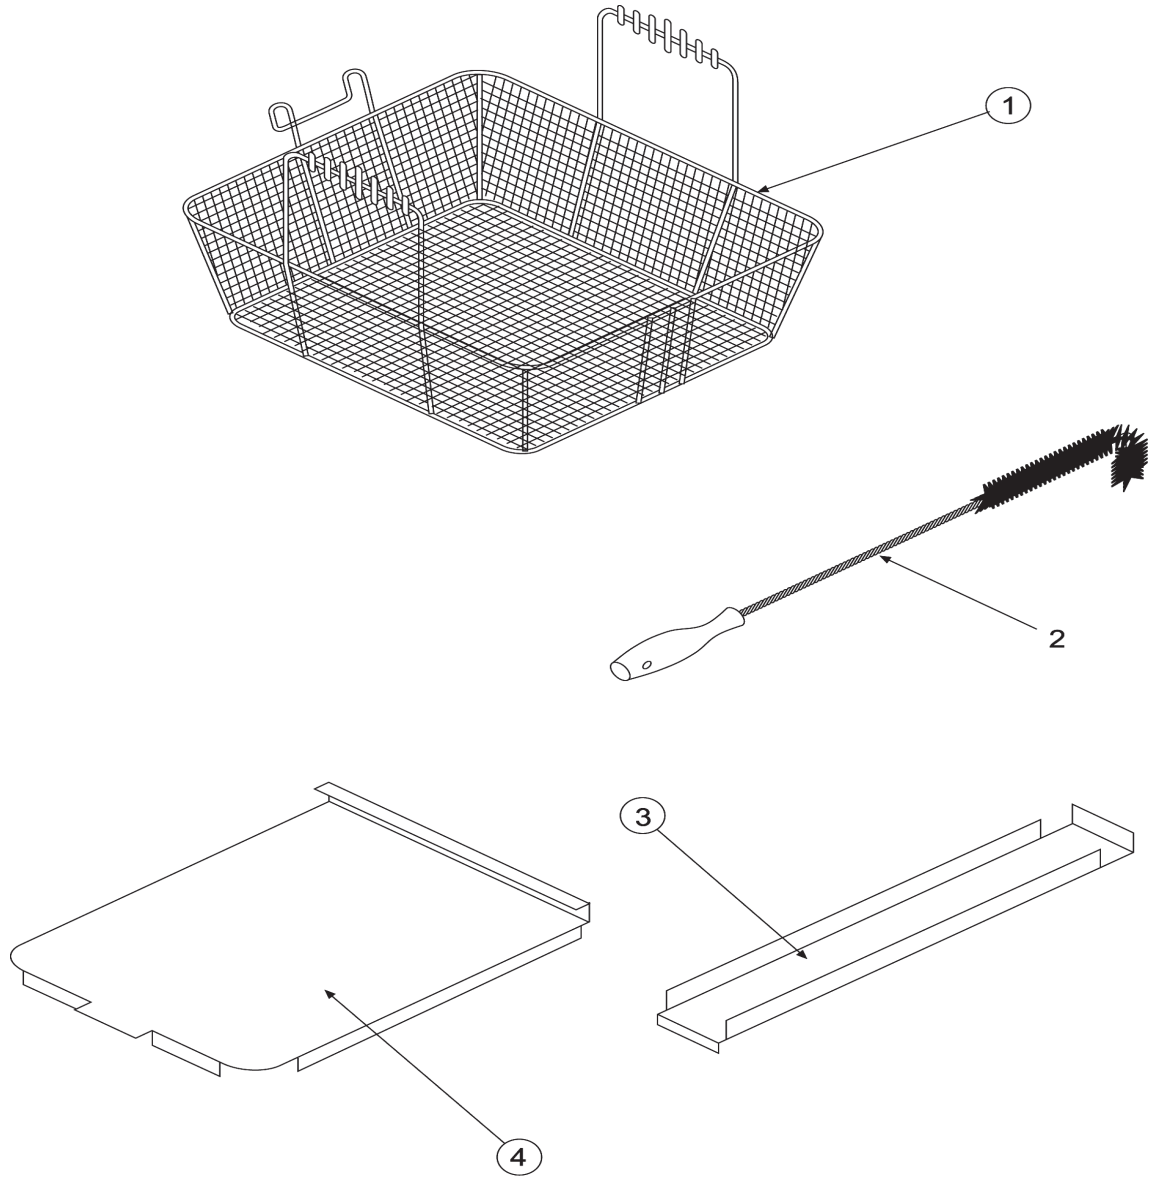

Fig. 2

EF SERIES  
BODY UNIT

**BODY UNIT**

ILLUS. Fig. 2	PART NO.	NAME OF PART	AMT.		
			EF3	EF4	EF5
1	419664-2	Hanger - Basket .....	1		
1	419664-2	Hanger - Basket .....		1	
1	419664-4	Hanger - Basket .....			1
2	410737-7	Basket (Twin - Red Handle) .....	2	2	2
3	411378-1	Basket - Single .....	1	1	1
4	427883-1	Rack - Crumb .....	1		
4	427883-2	Rack - Crumb .....		1	
4	427883-3	Rack - Crumb .....			1
5	402558-5	Clamp - Thermostat Bulb .....	2	2	2
6	417522-1	Clip - Capillary .....	2	2	2
7	SD-036-03	Self-Tapping Screw 8-18 x 3/8" Hex Washer Hd., Type AB .....	4	4	4
8	SD-036-03	Self-Tapping Screw 8-18 x 3/8" Hex Washer Hd., Type AB .....	2	2	2
9	419778-6	Body - L.H. Side .....	1	1	1
10	419656	Heat Shield .....	1	1	1
11	419662-G1	Front Panel Assembly .....	1		
11	419662-G1	Front Panel Assembly .....		1	
11	419662-G2	Front Panel Assembly .....			1
12	421582-G2	Door Panel Assembly (Stainless Steel) (Incls. Item 29) .....	1		
12	421582-G2	Door Panel Assembly (Stainless Steel) (Incls. Item 29) .....		1	
12	421582-G6	Door Panel Assembly (Stainless Steel) (Incls. Item 29) .....			1
13	428023-G1	Hinge - Assembly .....	1	1	1
14	SD-032-07	Self-Tapping Screw 10-24 x 1/2" Hex Washer Hd., Type TT .....	2	2	2
15	NS-044-09	Nut Assembly 10-24 Hex "KEPS" .....	2	2	2
16	413112-9	Legs (6") (Stainless Steel) .....	4	4	4
17	421893-1	Caster, 4" W/Brake .....	2	2	2
18	421893-2	Caster, 4" .....	2	2	2
19	NS-044-14	Nut - 1/4-20 x 1/2 Hex Washer Hd., Type TT .....	AR	AR	AR
20	413112-10	Base Plate - Leg .....	4	4	4
21	SD-015-14	Self-Tapping Screw 1-4-20 x 1/2" Hex Washer Hd., Type TT .....	AR	AR	AR
22	427886-1	Body - Front Bottom .....	1		
22	427886-1	Body - Front Bottom .....		1	
22	428152-1	Body - Front Bottom .....			1
23	497296-G1	Magnet - Door .....	1	1	1
24	421499-1	Nameplate .....	1	1	1
25	419778-5	Body - R.H. Side .....	1	1	1
26	419653	Handle .....	1	1	1
27	427884-1	Body - Rear Bottom .....	1		
27	427884-1	Body - Rear Bottom .....		1	
27	428153-1	Body - Rear Bottom .....			1
28	419788-1	Shield - Front .....	1	1	
28	419788-2	Shield - Front .....			1
29	SD-032-07	Self-Tapping Screw 10-24 x 1/2" Hex Washer Hd., Type TT .....	4	4	4
30	419795-G1	Insulation - Heat Shield .....	1		
30	419795-G1	Insulation - Heat Shield .....		1	
30	419795-G2	Insulation - Heat Shield .....			1
31	416959-6	Wrap - Flue .....	1		
31	416959-6	Wrap - Flue .....		1	
31	418336-6	Wrap - Flue .....			1