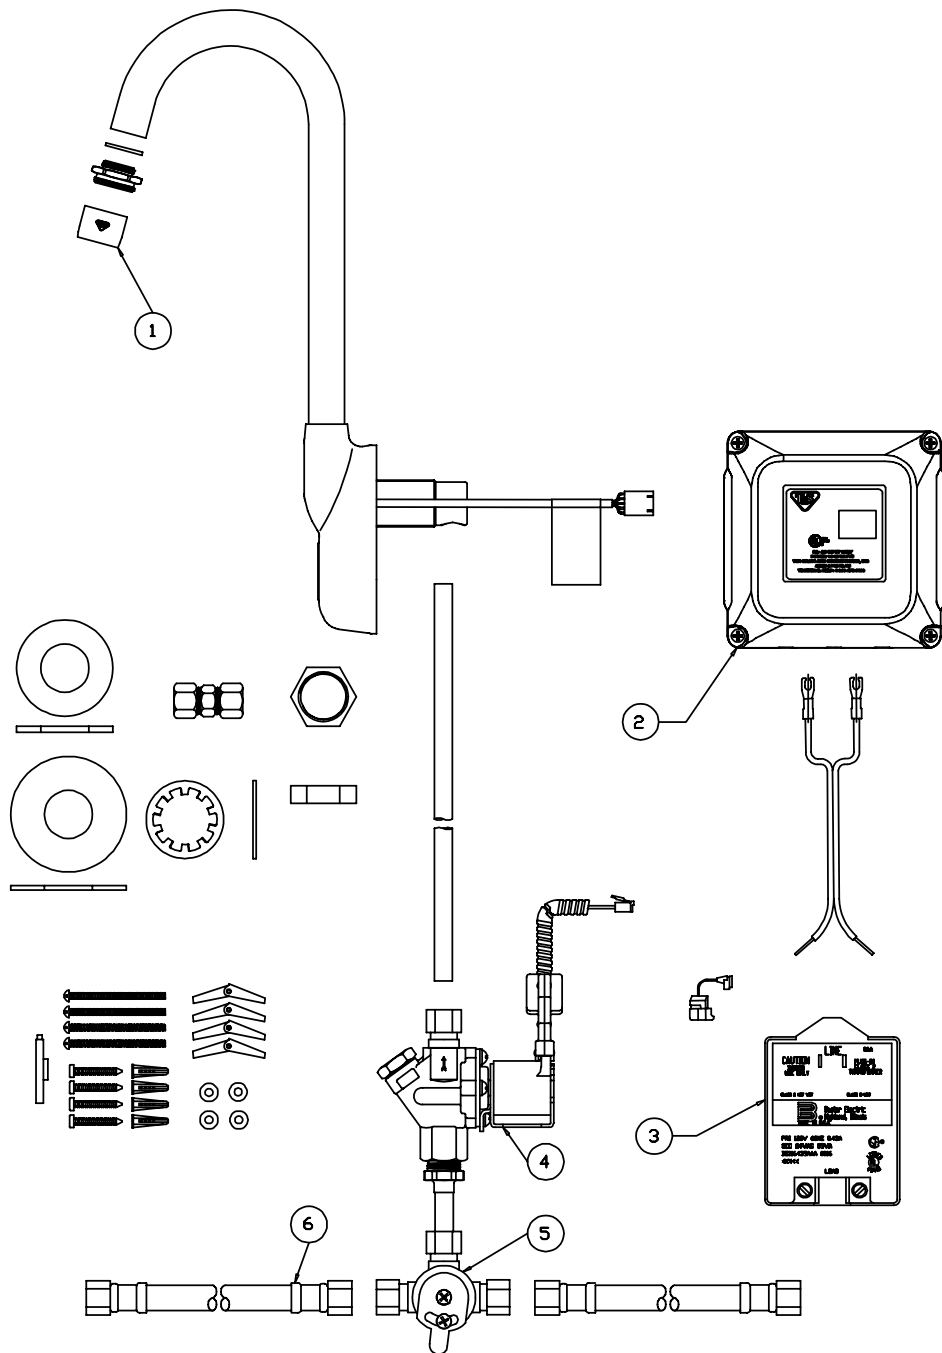

EC-1101

ChekPoint Wallmount Gooseneck

- | | | |
|---|---------------------------------|---------------------------|
| 1 | Aerator | B-0199-01 |
| 2 | Asm, AC Control Module | 013142-45 |
| 3 | Transformer, 120V/35VA, Plug-In | 013144-45 |
| 4 | Valve, Solenoid | 013141-45 |
| 5 | Valve, Leonard Mixing | 013130-45 |
| 6 | Hose, Supply, Braided | 013146-45 |