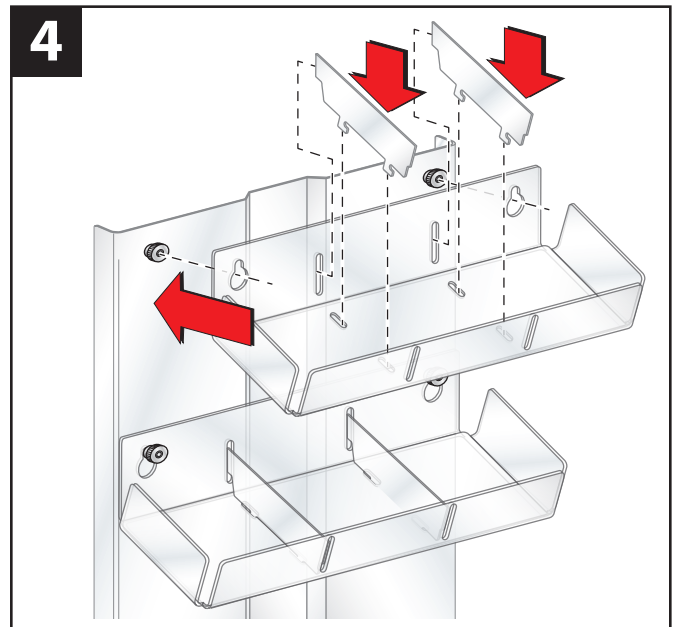

P/N 229506
REV D 06/13/2018

CLEANING

Your Solutions Partner

Duke Manufacturing Co.
2305 N. Broadway
St. Louis, MO 63102

Phone: 314-231-1130
Toll Free: 1-800-735-3853
Fax: 314-231-5074

www.dukemfg.com