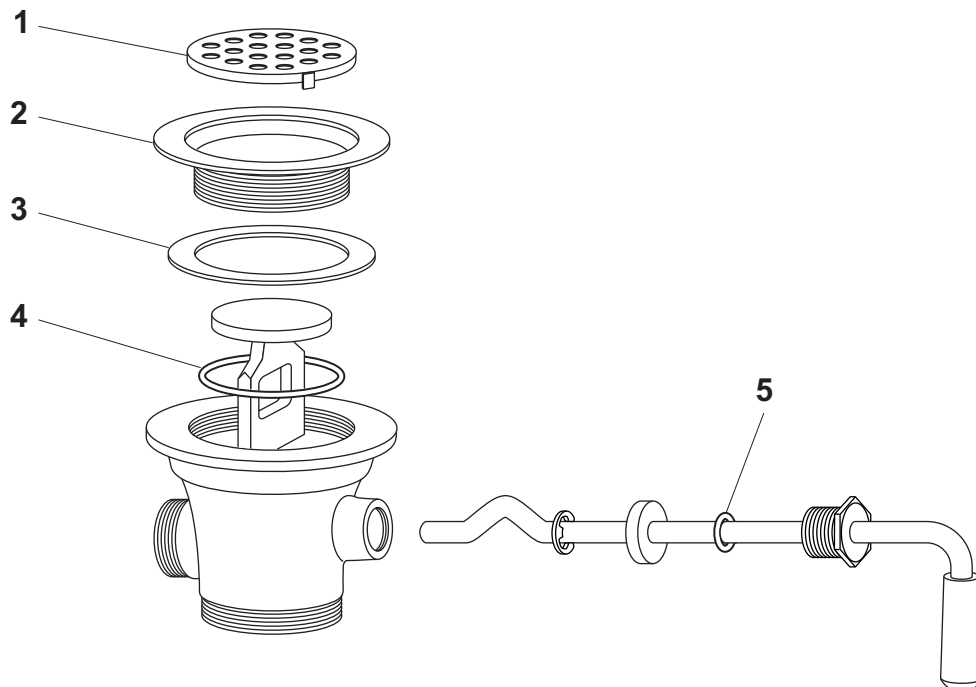

Duke Manufacturing Co.

2305 N. Broadway • St. Louis, MO 63102

800.735.3853 • 314.231.1130

Fax: 314-231-5074

www.dukemfg.com

TWIST HANDLE WASTE OUTLET PARTS LIST & EXPLODED VIEW

ITEM	QTY	PART NO.	DESCRIPTION
1	1	214867	Strainer, Drain Cover
2	1	214872	Flange, Face, Drain
3	1	4871-2	Gasket, Head, Drain
4	1	4870-2	O-Ring, for Stopper
5	1	4868-2	O-Ring, Drain Handle