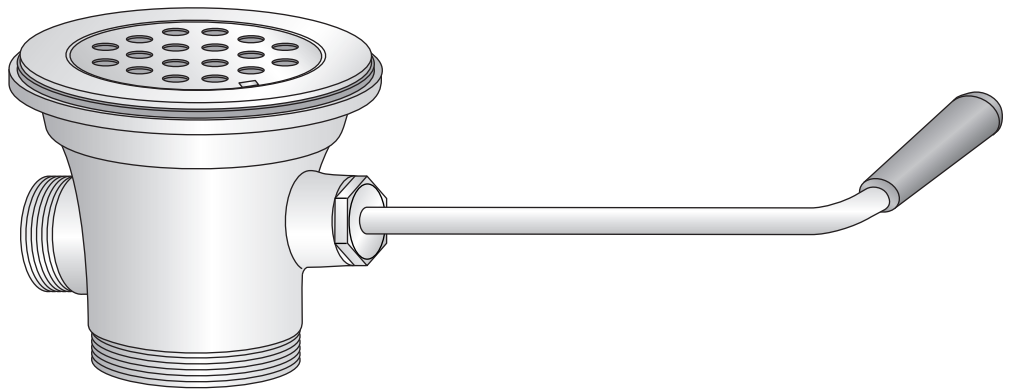

Illustrated Parts List

TWIST HANDLE WASTE OUTLET

This manual is Copyright © 2010 Duke Manufacturing Co. All rights reserved.
Reproduction without written permission is prohibited. Duke is a registered
trademark of the Duke Manufacturing Co.

Duke Manufacturing Co.

2305 N. Broadway • St. Louis, MO 63102

800.735.3853 • 314.231.1130

Fax: 314-231-5074

www.dukemfg.com