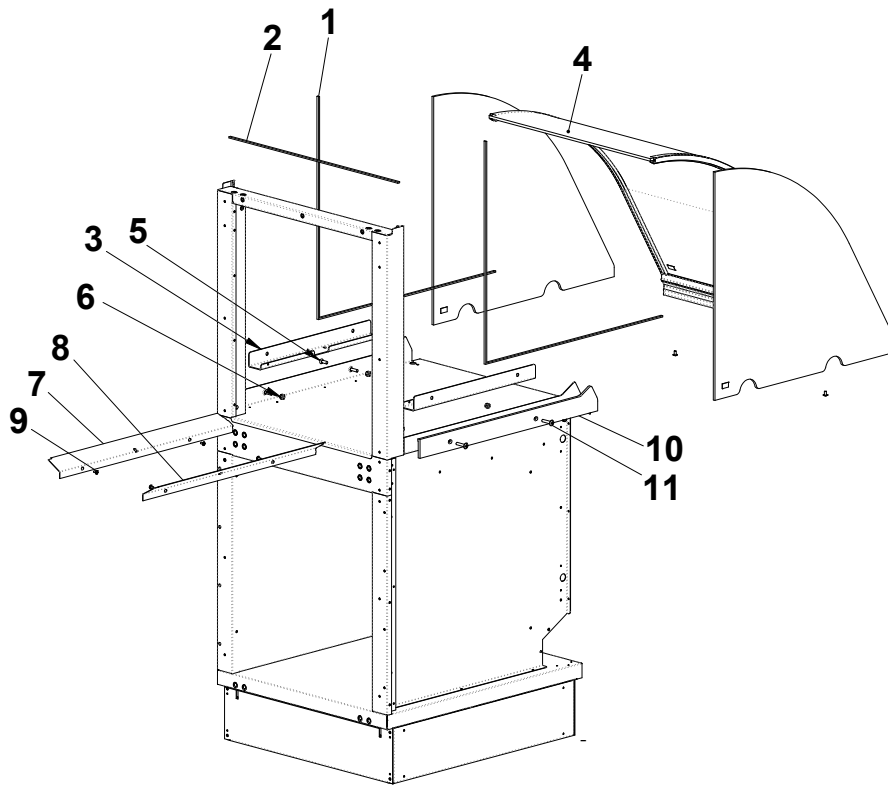

## TABLE OF CONTENTS

Table of Contents .....	2
How to Determine Serial and Model Number .....	3
Bread Merchandiser Parts Listing .....	4
Bread Merchandiser Assembly Glass Guard (No Lights) .....	7
Bread Merchandiser Assembly Glass Guard (With Lights) .....	8
Bread Merchandiser Assembly (Gen History).....	8

## BREAD MERCHANDISER - PARTS LISTING

Item #	Qty	Part#	Description
1	4	520537	Tape, 1/4" X 1/8" Foam
2	1	520538	Tape, 1" X 1/8" Foam
3	2	2503649	Mount Glass Inner
4	1	2503628	Assembly Glass Guard
	1	2504435	Assembly Glass Guard W/Lights
5	4	223389	Screw 1/4-20x3/4 Fpf
6	4	213059	Nut Nylon Insert 1/4-20
7	1	2503650	Cover Side Interior Left
8	1	2503651	Cover Side Interior Right
9	4	213317	Screw 8 - 32 X 3/8 Tpf-M
10	1	2503659	Spacer End Polypro Lt
11	4	223392	Screw 1/4 - 20 X 1 1/4 Tpf-M