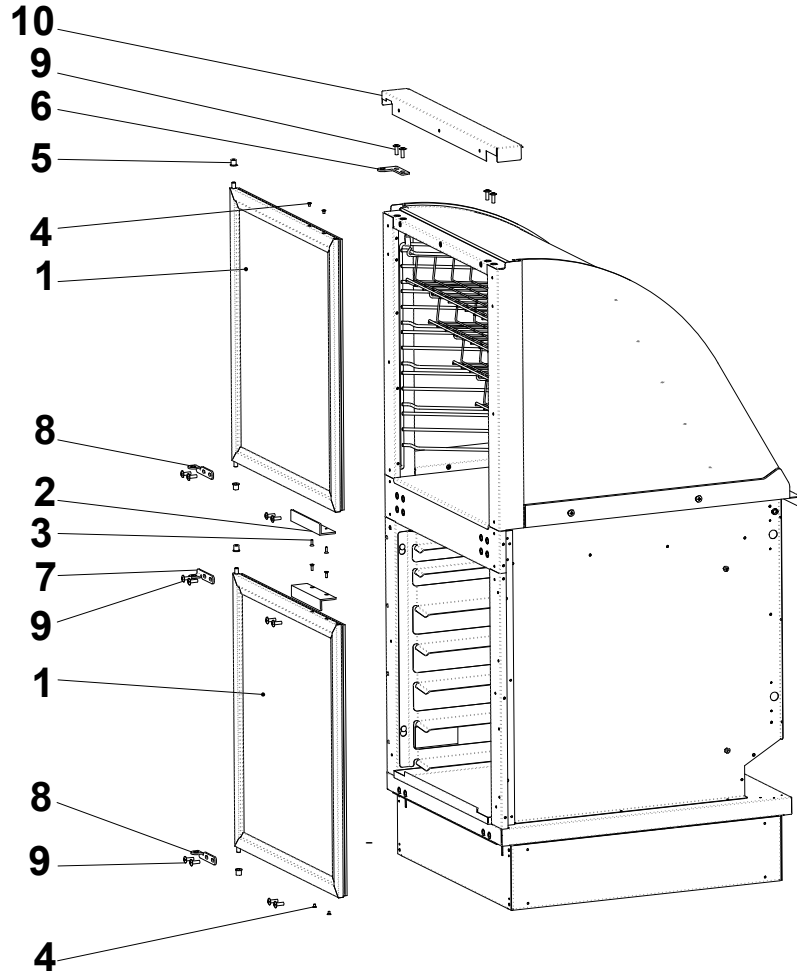

BREAD MERCHANDISER - PARTS LISTING

Item	Qty	Part #	Description
1	2	225049	Door Bread Display
Not Shown	2	227875	Door Gasket
2	2	225051	Extrusion Norfab Handle
3	4	523037	Screw #8-32 X 1/2 Fpf
4	4	223362	Screw #8-32 X 1/4 Fpf
5	4	215026	Bronze Bushing Flange 5/16
6	1	2503652	Plate Hinge Top
7	2	2503654	Angle Hinge Door Tl/Br
8	1	2503653	Angle Hinge Door Bl/Tr
9	16	223108	Screw 1/4 - 20 X 3/4 Tpf-M
10	1	2503655	Cap Top Rt