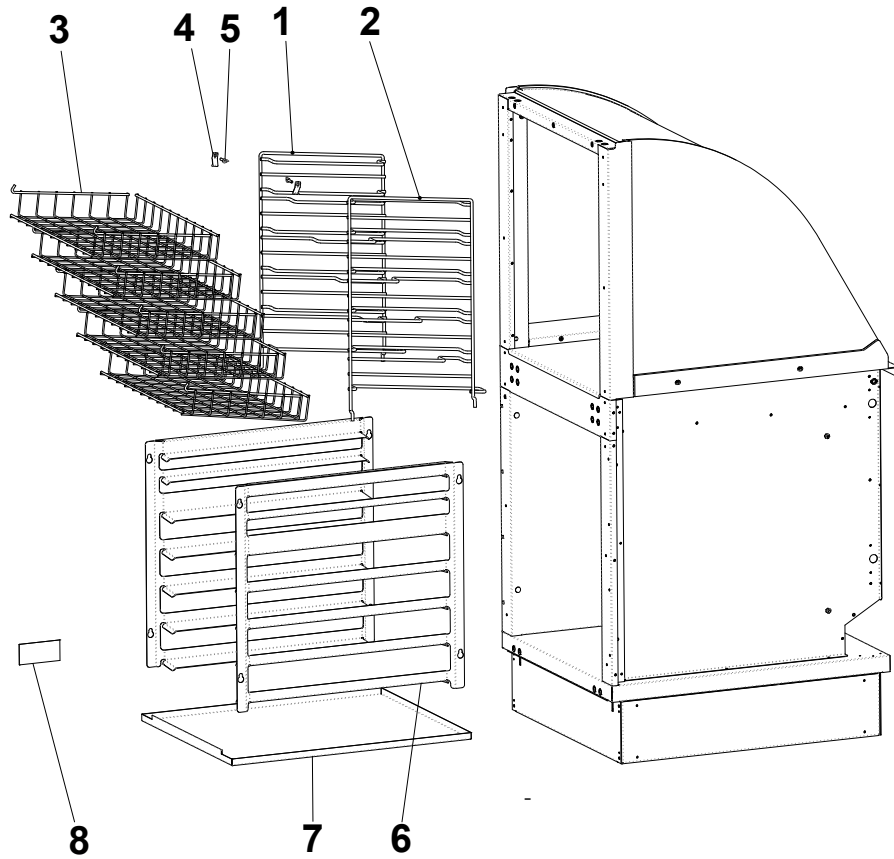

## TABLE OF CONTENTS

Table of Contents .....	2
How to Determine Serial and Model Number .....	3
Bread Merchandiser Parts Listing .....	4
Bread Merchandiser Assembly Glass Guard (No Lights) .....	7
Bread Merchandiser Assembly Glass Guard (With Lights) .....	8
Bread Merchandiser Assembly (Gen History).....	8

## BREAD MERCHANDISER - PARTS LISTING

Item #	Qty	Part#	Description
1	4	520537	Tape, 1/4" X 1/8" Foam
2	1	520538	Tape, 1" X 1/8" Foam
3	2	2503649	Mount Glass Inner
4	1	2503628	Assembly Glass Guard
	1	2504435	Assembly Glass Guard W/Lights
5	4	223389	Screw 1/4-20x3/4 Fpf
6	4	213059	Nut Nylon Insert 1/4-20
7	1	2503650	Cover Side Interior Left
8	1	2503651	Cover Side Interior Right
9	4	213317	Screw 8 - 32 X 3/8 Tpf-M
10	1	2503659	Spacer End Polypro Lt
11	4	223392	Screw 1/4 - 20 X 1 1/4 Tpf-M

## BREAD MERCHANDISER - PARTS LISTING

Item	Qty	Part#	Description
1	1	225047	Rack Left Split Cabinet
2	1	225048	Rack Right Split Cabinet
3	5	526922	Basket, Bread Display
4	2	2500616	Clip, 1/4" Rod
5	2	<a href="#">223460</a>	Screw Thumb Flat
6	2	2503657	Rack Slide Lower
7	1	2503658	Tray Crumb Bottom
8	1	529028	Data Tag Flm100