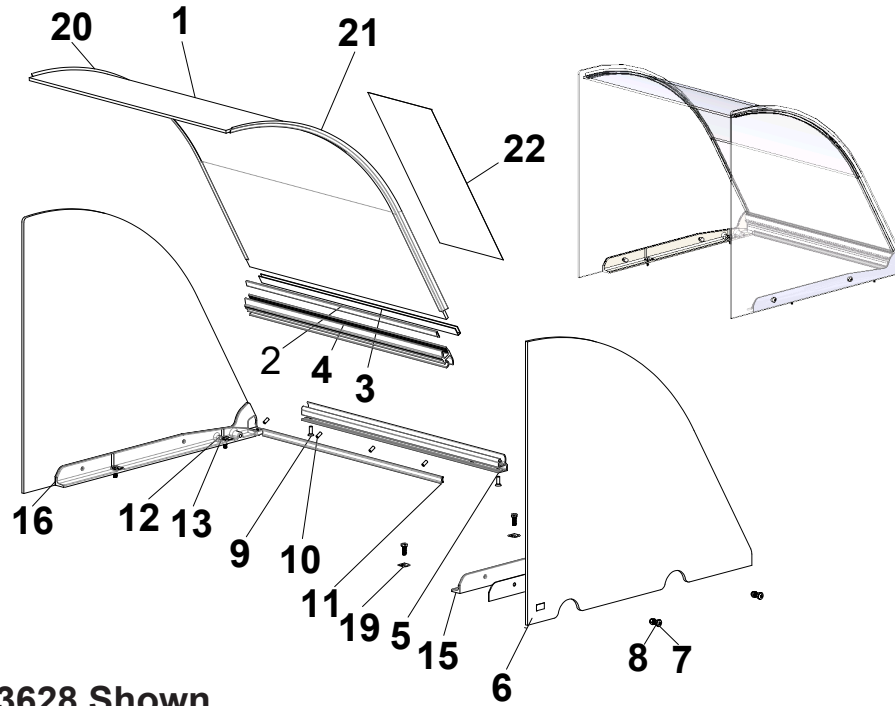

## BREAD MERCHANDISER - PARTS LISTING

Item	Qty	Part#	Description
1	1	225047	Rack Left Split Cabinet
2	1	225048	Rack Right Split Cabinet
3	5	526922	Basket, Bread Display
4	2	2500616	Clip, 1/4" Rod
5	2	<a href="#">223460</a>	Screw Thumb Flat
6	2	2503657	Rack Slide Lower
7	1	2503658	Tray Crumb Bottom
8	1	529028	Data Tag Flm100

## BREAD MERCHANDISER - PARTS LISTING

2503628 Shown

Item	Qty	Part #	Description
1	1	2500393	Glass,Cvd. Temp. Brd. Cab. 24"
2	1	226936	Wedge, 24 Subway Clearview Daycover
3	1	224388	Gasket Glass Clear Vieler , 2.5m (8.2 Ft Or 98.4") Cut To Size, Clearview Day Cover
4	1	226929	Hinge, Clamp 24" Extr. #001 Anodized Subway Clearview Daycover
5	1	226933	Hinge, Base 24" Extr. #001 Anodized Subway Clearview Daycover
6	2	<a href="#">524875</a>	Kit, Side Glass Replacement - Flm
7	2	<a href="#">223108</a>	Screw, 1/4-20 X 3/4" Ss Truss Head
8	4	<a href="#">223398</a>	Washer, Black, 5/16" X .570 Od
9	2	223389	Screw, 1/4-20 X 3/4" S/S Phillips Flat Head Machine Screw
10	4	223394	Screw, Set Screw M6x10 Cone Point
11	1	<a href="#">224387</a>	Filler,Hinge Blk 164 Ft (50m)/Rl, Clearview Day Cover
12	2	214286	Plug, Hole .160 Dia. #27ac0018 Arrow Clip
13	4	<a href="#">213387</a>	Screw, 1/4-20 X 3/4 Hfm
14	4	<a href="#">223390</a>	Nut, Cap, 1/4-20 18.8 S/S
15	1	<a href="#">225758</a>	End Mount,Rt Sdgc3 Cast (2500170 Machined)
16	1	<a href="#">225757</a>	End Mount,Lt Sdgc3 Cast (2500169 Machined)
17	2	<a href="#">223418</a>	Screw, M8 X 20 Pan Head Phillips Machine Screw McMaster 90116a411
18	2	223109	Screw, 1/4-20 X 7/8" Ss Truss Head
19	4	<a href="#">2501061</a>	Washer, End Mount Clearview Day Cover
20	1	524200	U-Seal, 98" Lg. W/ Wipe Clear Pvc For 1/4" Glass (Trim, Gasket)
21	1	524200	U-Seal, 98" Lg. W/ Wipe Clear Pvc For 1/4" Glass (Trim, Gasket)
22	1	529035	Instructions. Qr Code -Fresh Forward