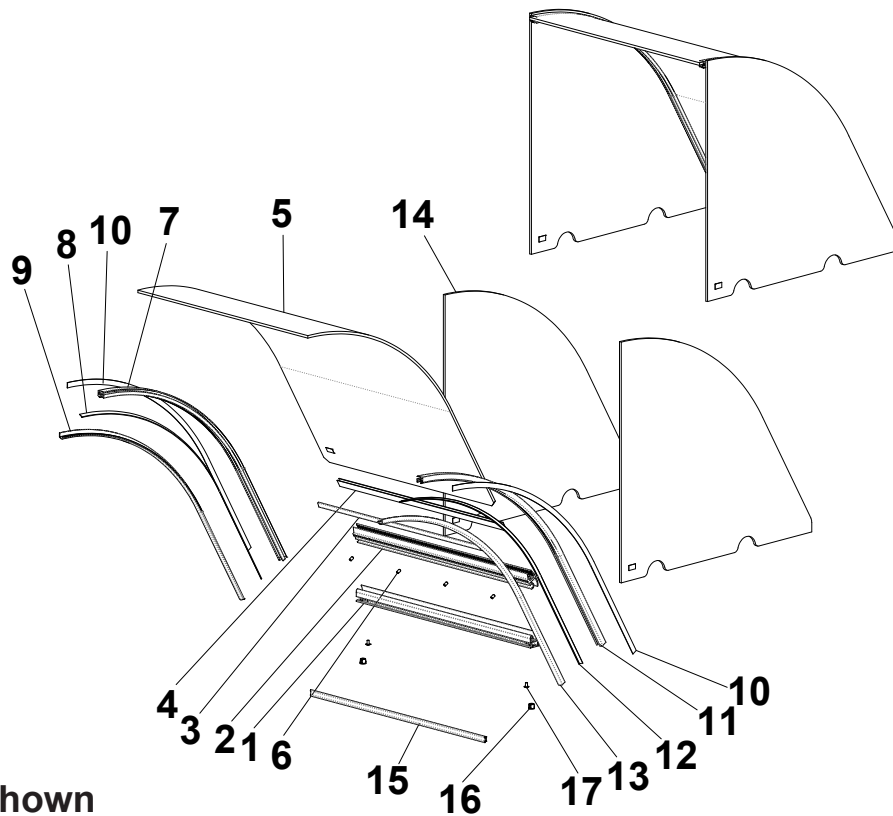

BREAD MERCHANDISER - PARTS LISTING

Item	Qty	Part #	Description
1	1	225044	Extrusion, Base Hinge 24 Bread Disp. Flm200
2	1	225045	Ext.,Hinge Glass Clmp,24 Bread Disp. Flm200
3	1	225046	Ext.,Wedge Glass .24 Bd Disp. Flm200
4	1	224388	Gasket Glass Clear Vieler , 2.5m (8.2 Ft Or 98.4") Cut To Size, Clearview Day Cover
5	1	225042	Glass, Cvd. Flm200, Bread Display
6	4	223394	Screw, Set Screw M6x10 Cone Point
7	1	524806	Gasket Base Bread Display
8	1	225885	Led,Tape Sideview Wired Rt Bread Cabinet
9	1	524807	Diffuser,Led Light Bread Display
10	2	225034	Tape,Acx+ 7055 Clear 40mil
11	1	524806	Gasket Base Bread Display
12	1	225886	Led,Tape Sideview Wired Lt Bread Cabinet
13	1	524807	Diffuser,Led Light Bread Display
14	2	524875	Kit, Repl Tape Bread Merch (Includes Items 7, 9, 10 And 14)
15	1	224387	Filler,Hinge Blk 164 Ft (50m)/RI, Clearview Day Cover
16	2	212047	Bushing,Heyco Sb-500-6 3
17	2	213360	Screw,10-24x3/8 Ptmps Ss W/Nylok Patch
NS	1	2504823	Asy, Replacement Lights/Gasket, Flm200

*NS - Not Shown