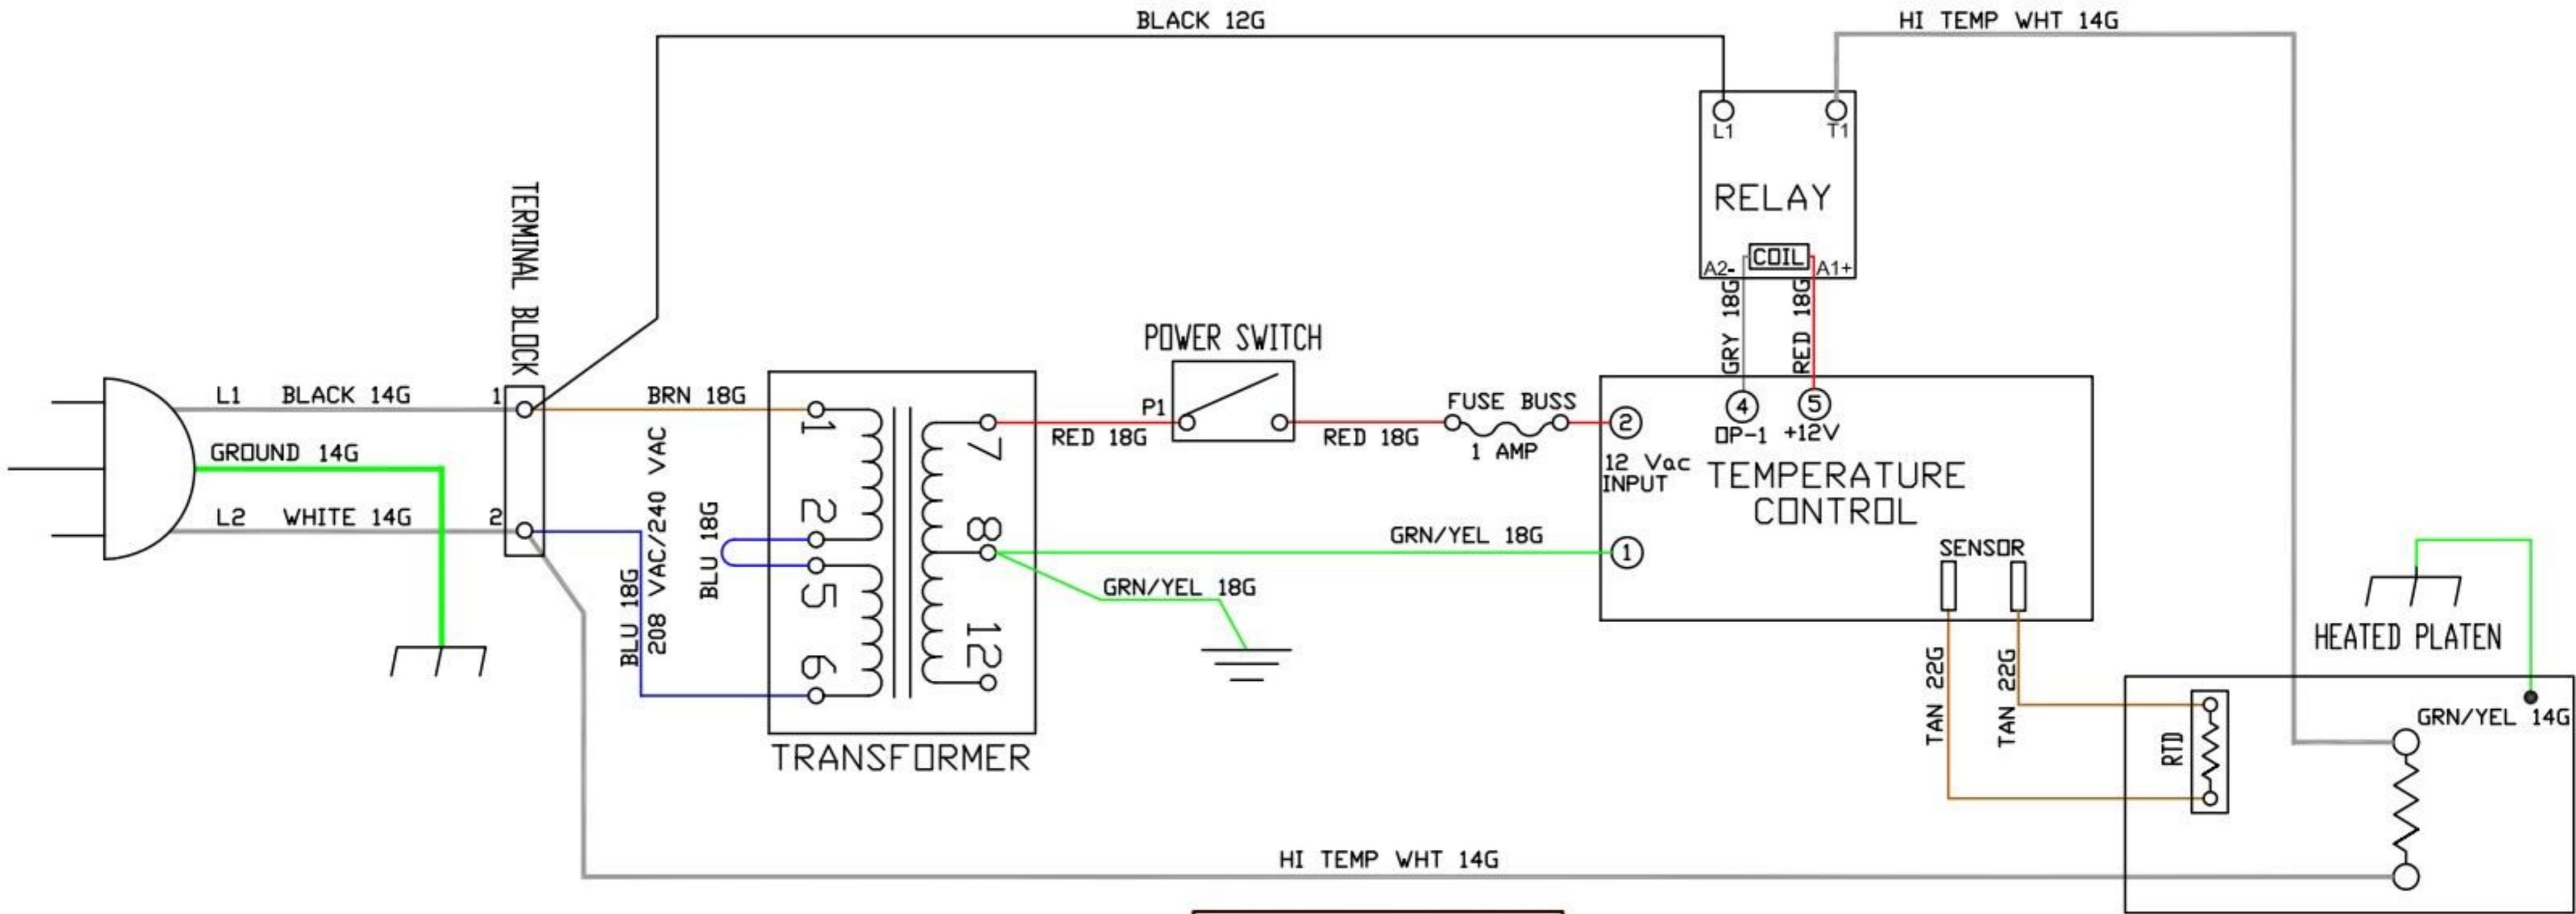

VAC: 208/240
AMPS: 8.60/9.92
WATTS: 1788/2380

PROLUXE

TW1325TBEB WIRE DIAGRAM

MASTER COPY
Date 11/06/19

WDTW1325TBEB NC 110619