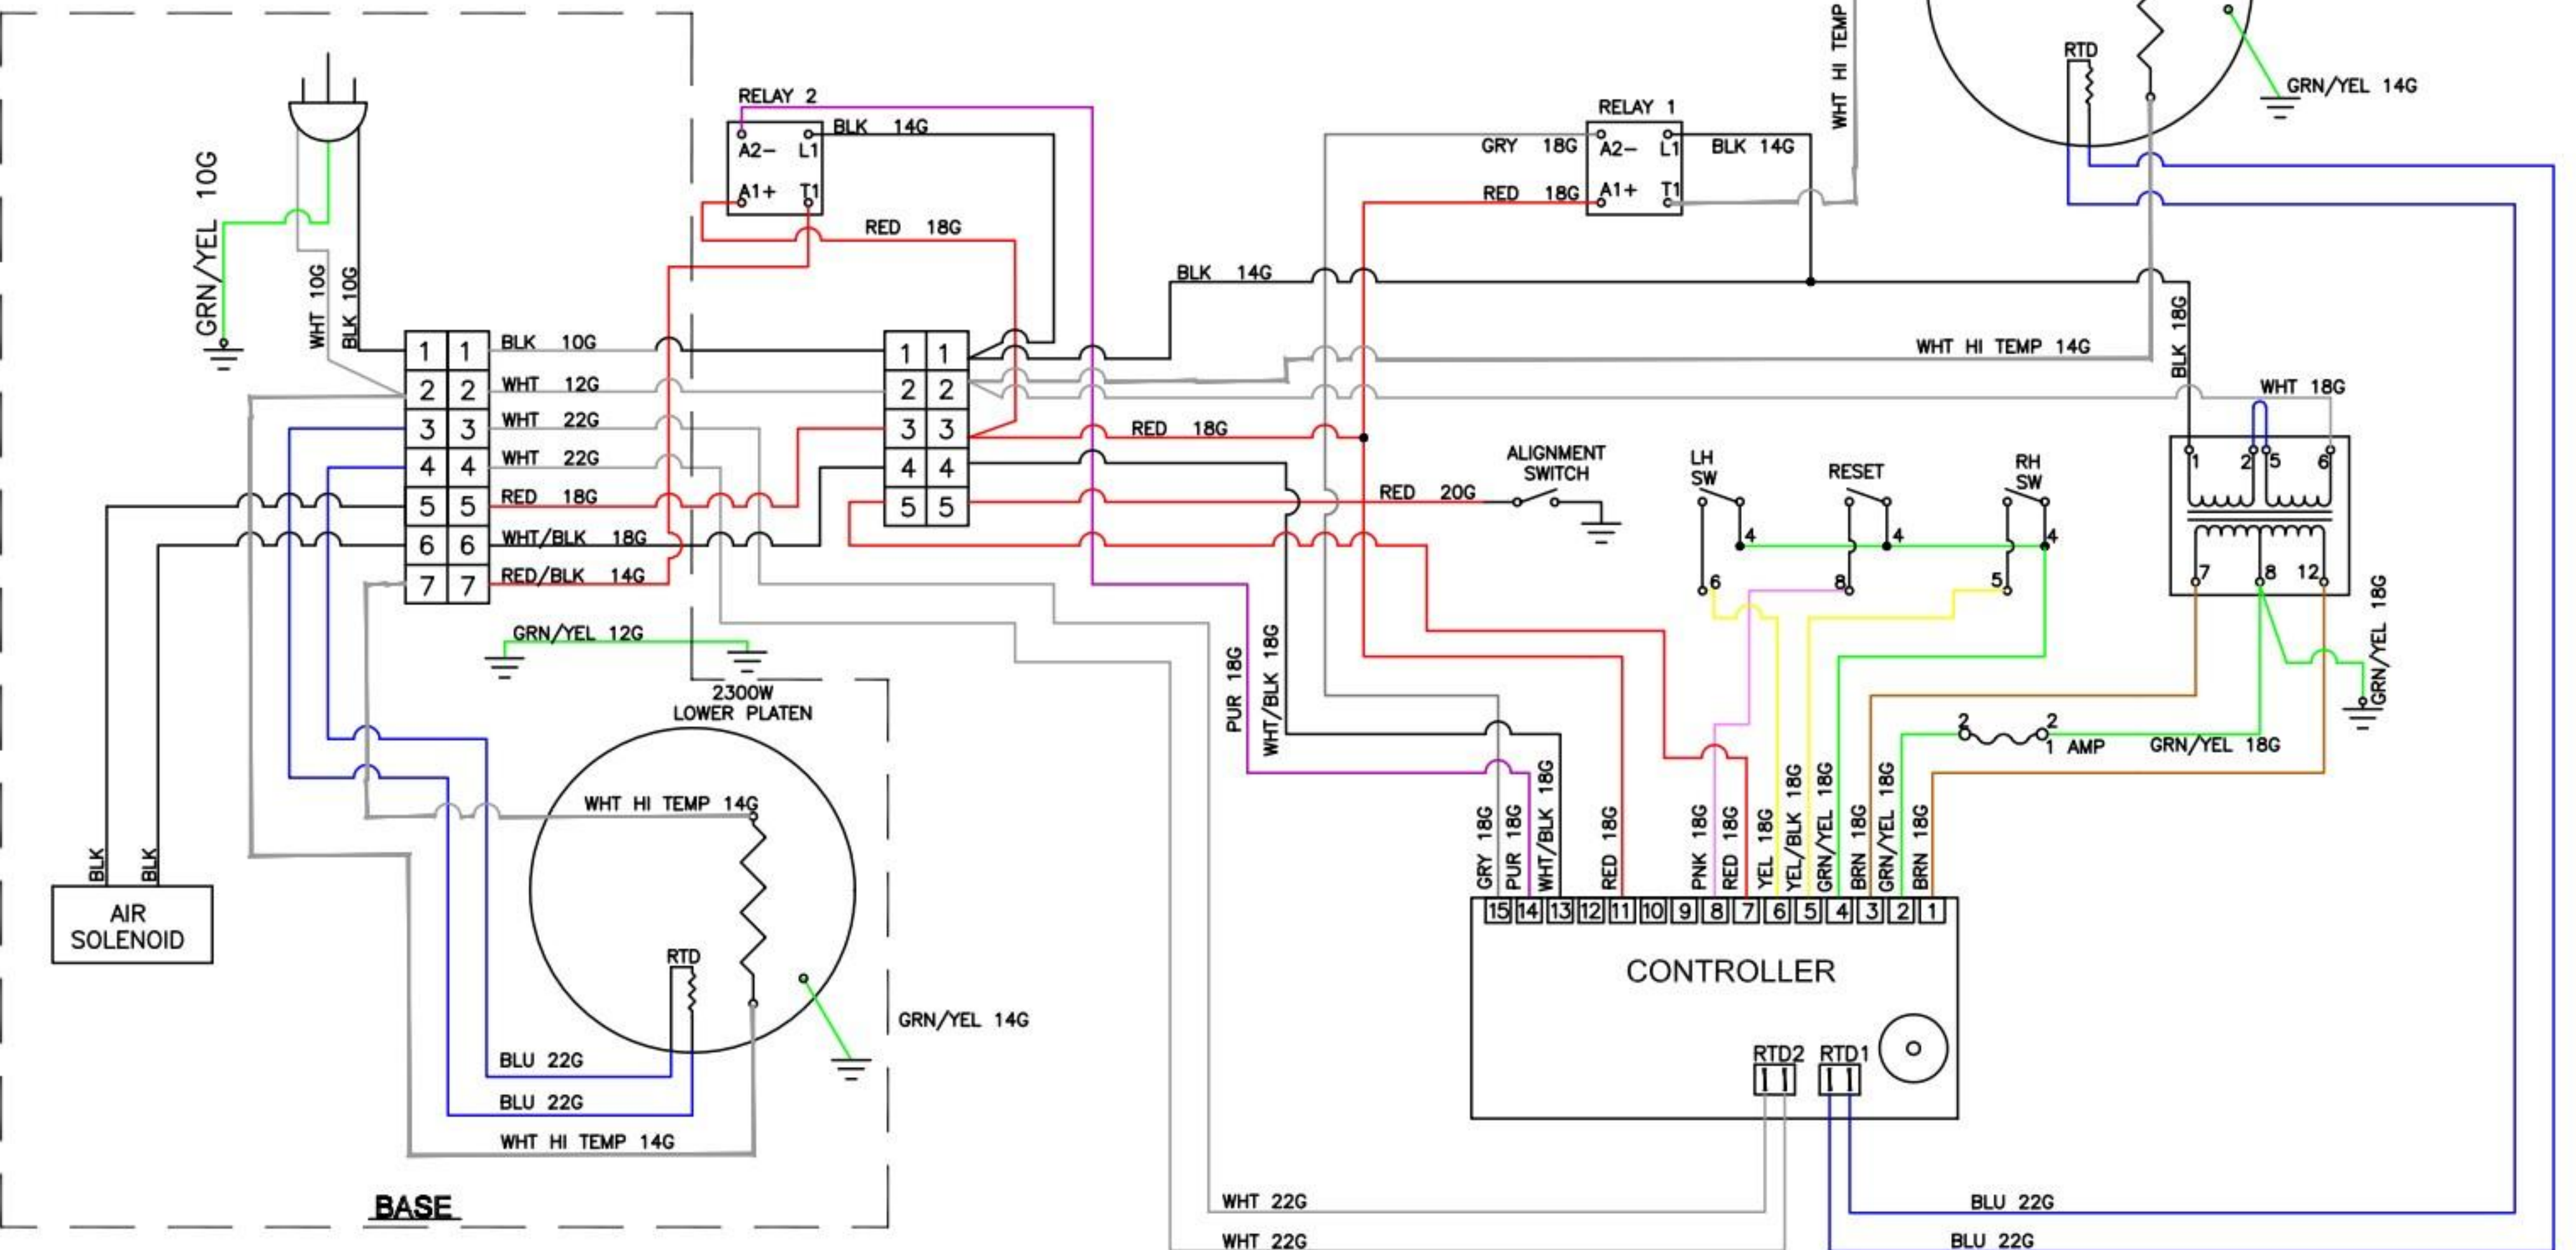

VAC: 208 VAC
AMPS: 22.12A
WATTS: 4600W

2300W
UPPER PLATEN

2300W
LOWER PLATEN

BASE

CONTROLLER

1	1	BLK 10G
2	2	WHT 12G
3	3	WHT 22G
4	4	WHT 22G
5	5	RED 18G
6	6	WHT/BLK 18G
7	7	RED/BLK 14G

1	1	BLK 14G
2	2	RED 18G
3	3	RED 18G
4	4	RED 20G
5	5	RED 18G

15	14	13	12	11	10	9	8	7	6	5	4	3	2	1
----	----	----	----	----	----	---	---	---	---	---	---	---	---	---

RTD2	RTD1
------	------