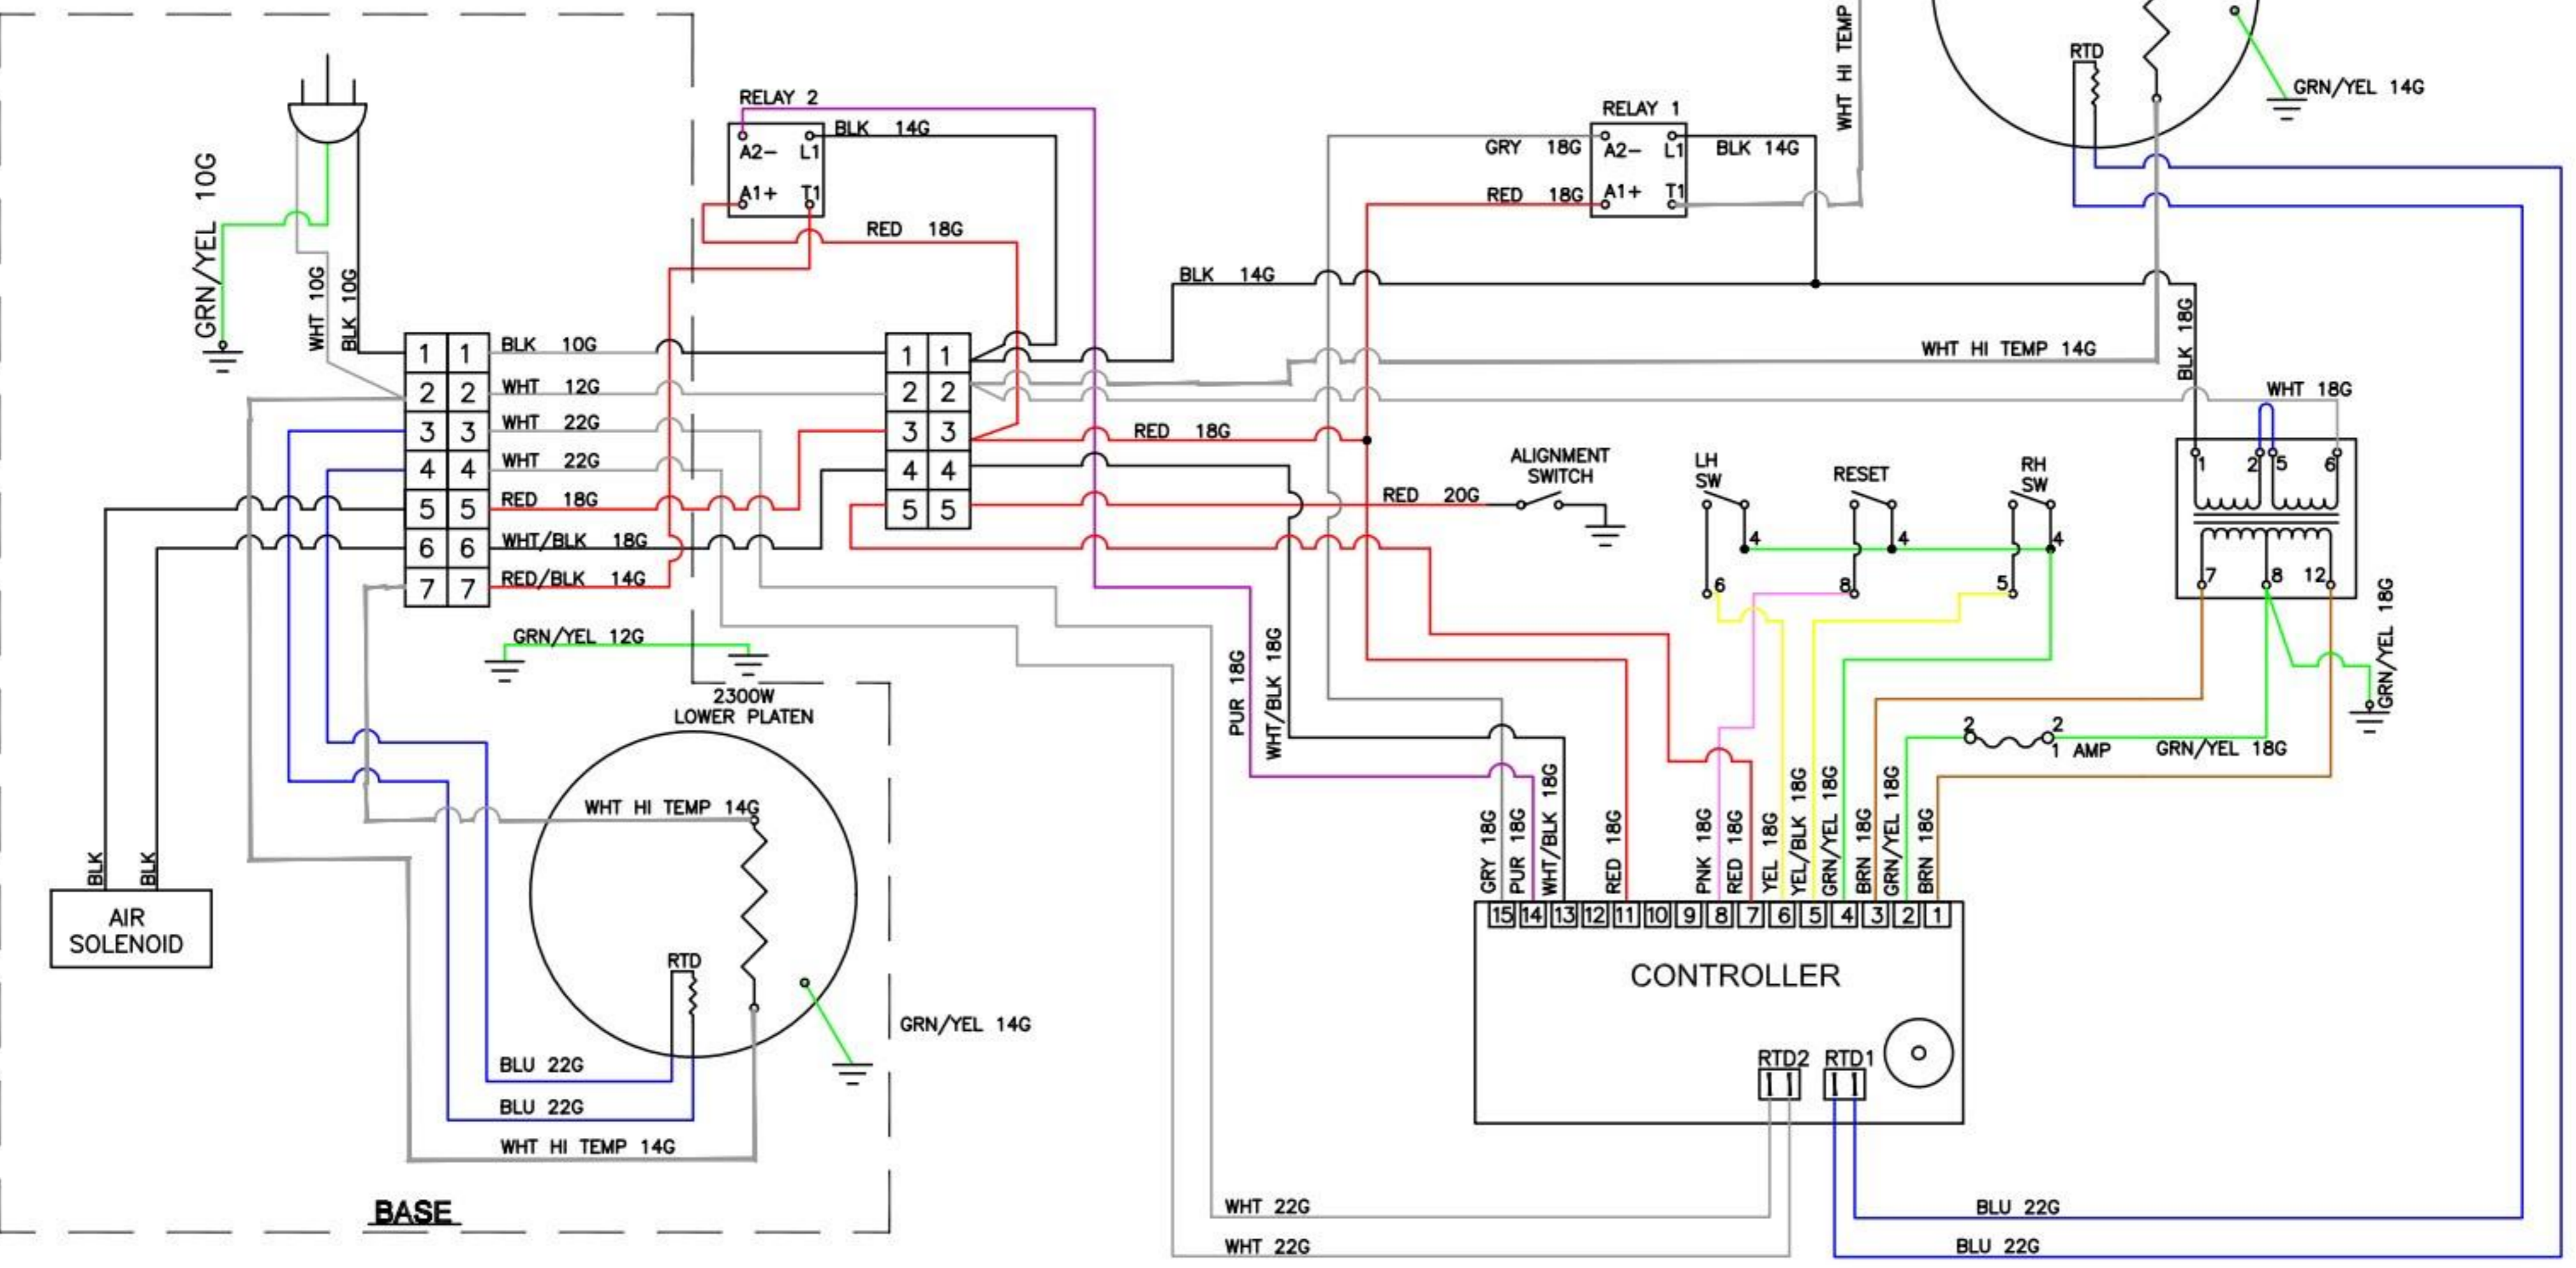

VAC: 208 VAC
AMPS: 22.12A
WATTS: 4600W

2300W
UPPER PLATEN

2300W
LOWER PLATEN

BASE

CONTROLLER

1	1	BLK 10G
2	2	WHT 12G
3	3	WHT 22G
4	4	WHT 22G
5	5	RED 18G
6	6	WHT/BLK 18G
7	7	RED/BLK 14G

1	1
2	2
3	3
4	4
5	5

15	14	13	12	11	10	9	8	7	6	5	4	3	2	1
----	----	----	----	----	----	---	---	---	---	---	---	---	---	---

1	2	5	6
7	8	12	