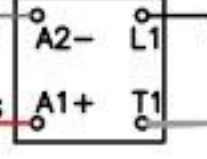

VAC: 208 VAC  
AMPS: 22.12A  
WATTS: 4600W

2300W  
UPPER PLATEN

VAC: 208 VAC  
AMPS: 22.12A  
WATTS: 4600W

2300W  
UPPER PLATEN

GRN/YEL 14G

RELAY 2

RELAY 1

**BASE**

**CONTROLLER**

BLU 22G

WHT 22G

WHT 22G

BLU 22G

1 AMP

RESET

RH SW