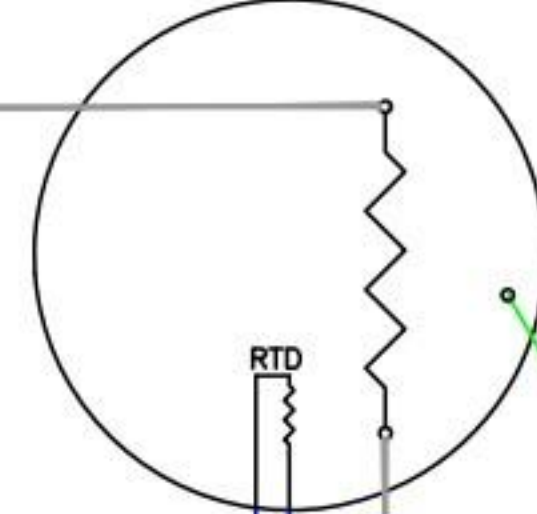

VAC: 208 VAC  
AMPS: 22.12A  
WATTS: 4600W

2300W  
UPPER PLATEN

VAC: 208 VAC  
AMPS: 22.12A  
WATTS: 4600W

2300W  
UPPER PLATEN

GRN/YEL 14G

RELAY 2

RELAY 1

**BASE**

**CONTROLLER**

BLU 22G

WHT 22G

WHT 22G

BLU 22G

1 AMP

RESET

RH SW