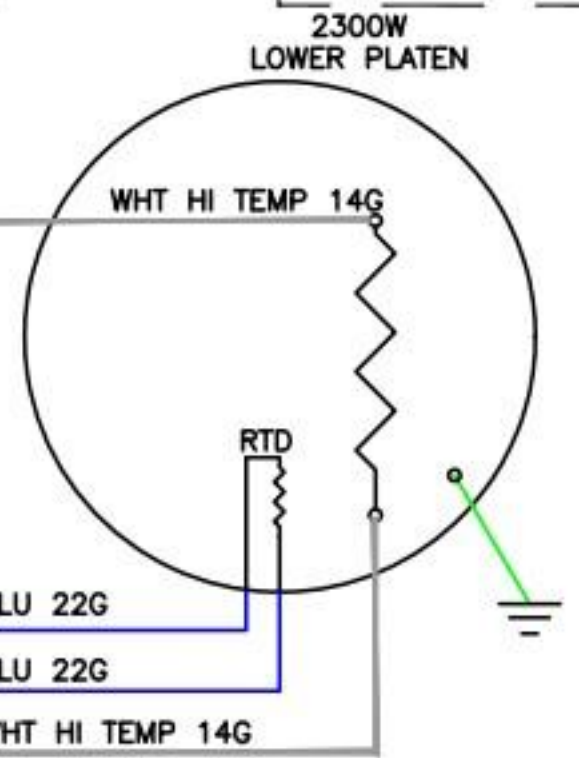

VAC: 208 VAC  
AMPS: 22.12A  
WATTS: 4600W

2300W  
UPPER PLATEN

VAC: 208 VAC  
AMPS: 22.12A  
WATTS: 4600W

2300W  
UPPER PLATEN

GRN/YEL 14G

RELAY 2

RELAY 1

**BASE**

**CONTROLLER**

BLU 22G

WHT 22G

WHT 22G

BLU 22G

1 AMP

RESET

RH SW