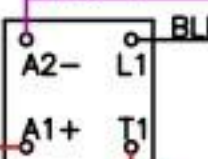

VAC: 208 VAC  
AMPS: 22.12A  
WATTS: 4600W

2300W  
UPPER PLATEN

VAC: 208 VAC  
AMPS: 22.12A  
WATTS: 4600W

2300W  
UPPER PLATEN

GRN/YEL 14G

RELAY 2

RELAY 1

**BASE**

**CONTROLLER**

BLU 22G

WHT 22G

WHT 22G

BLU 22G

1 AMP

RESET

RH SW