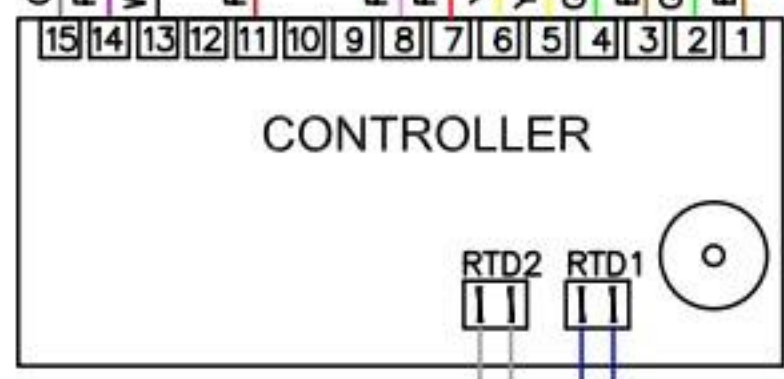

VAC: 208 VAC  
AMPS: 22.12A  
WATTS: 4600W

2300W  
UPPER PLATEN

VAC: 208 VAC  
AMPS: 22.12A  
WATTS: 4600W

2300W  
UPPER PLATEN

GRN/YEL 14G

RELAY 2

RELAY 1

**BASE**

**CONTROLLER**

BLU 22G

WHT 22G

WHT 22G

BLU 22G

1 AMP

RESET

RH SW