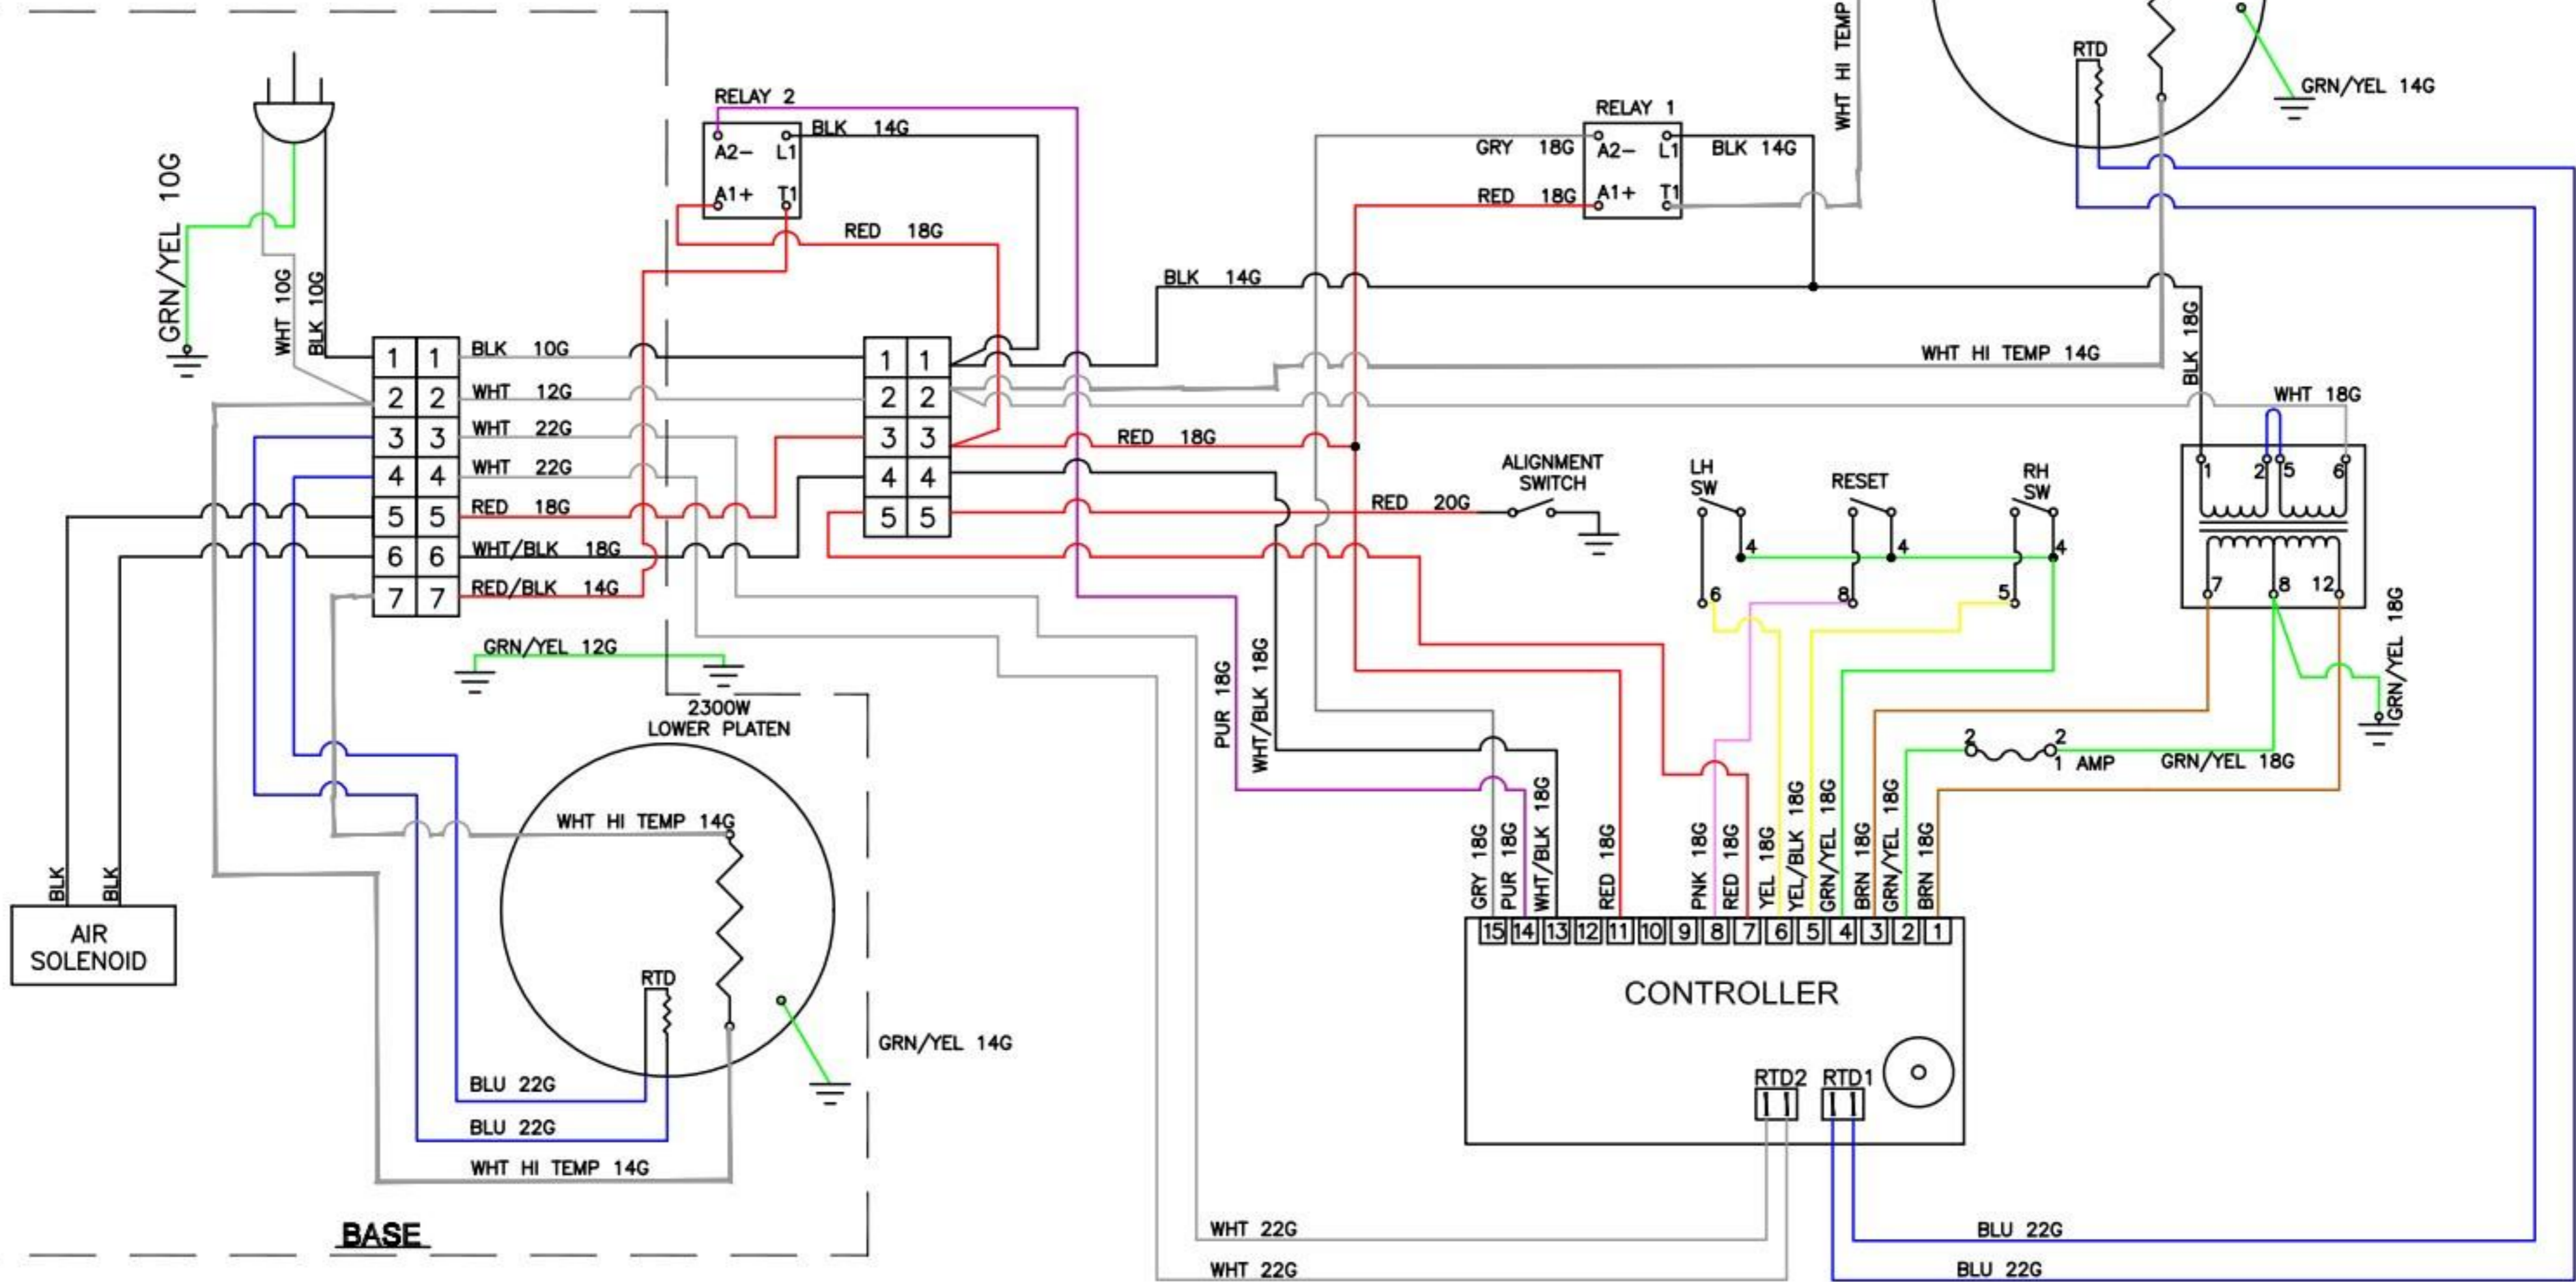

VAC: 208 VAC  
AMPS: 22.12A  
WATTS: 4600W

2300W  
UPPER PLATEN

VAC: 208 VAC  
AMPS: 22.12A  
WATTS: 4600W

2300W  
UPPER PLATEN

GRN/YEL 14G

RELAY 2

RELAY 1

**BASE**

**CONTROLLER**

BLU 22G

WHT 22G

WHT 22G

BLU 22G

1 AMP

RESET

RH SW