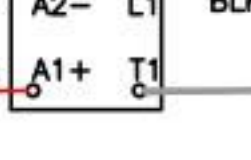

VAC: 208 VAC
AMPS: 22.12A
WATTS: 4600W

2300W
UPPER PLATEN

GRN/YEL 14G

RELAY 2

RELAY 1

2300W
LOWER PLATEN

GRN/YEL 14G

BASE

CONTROLLER

1 AMP
GRN/YEL 18G

WHT 22G

WHT 22G

BLU 22G

BLU 22G