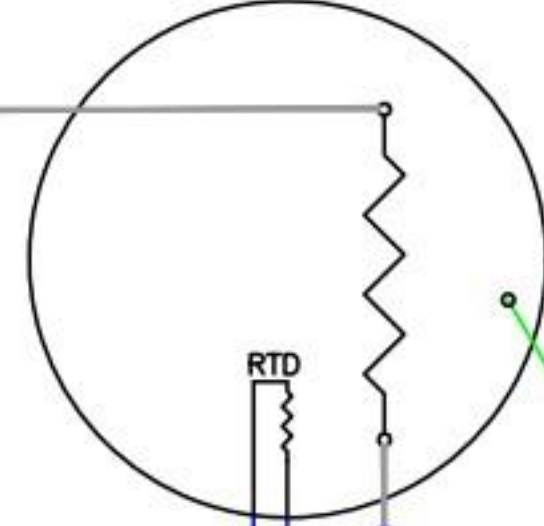

VAC: 208 VAC
AMPS: 22.12A
WATTS: 4600W

2300W
UPPER PLATEN

GRN/YEL 14G

RELAY 2

RELAY 1

2300W
LOWER PLATEN

GRN/YEL 14G

BASE

CONTROLLER

1 AMP
GRN/YEL 18G

WHT 22G

WHT 22G

BLU 22G

BLU 22G