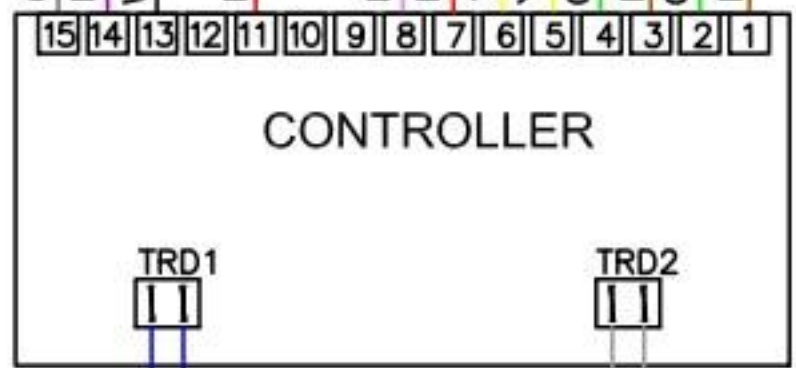

VAC: 208 VAC
AMPS: 22.12A
WATTS: 4600W

2300W
UPPER PLATEN

GRN/YEL 14G

RELAY 2

RELAY 1

2300W
LOWER PLATEN

GRN/YEL 14G

BASE

CONTROLLER

1 AMP
GRN/YEL 18G

WHT 22G

WHT 22G

BLU 22G

BLU 22G