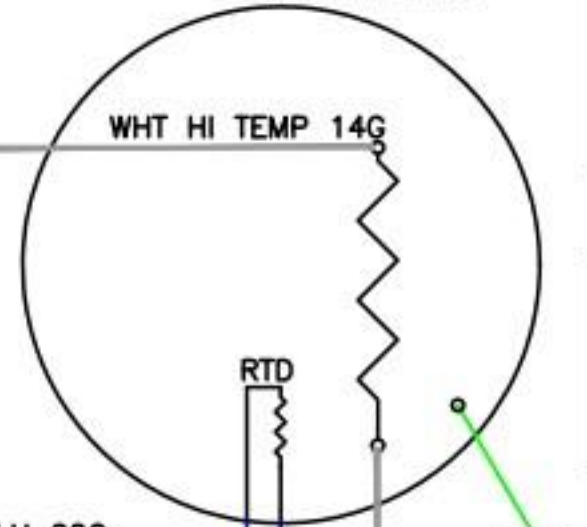

VAC: 208 VAC
AMPS: 22.12A
WATTS: 4600W

2300W
UPPER PLATEN

GRN/YEL 14G

RELAY 2

RELAY 1

2300W
LOWER PLATEN

GRN/YEL 14G

BASE

CONTROLLER

1 AMP
GRN/YEL 18G

WHT 22G

WHT 22G

BLU 22G

BLU 22G