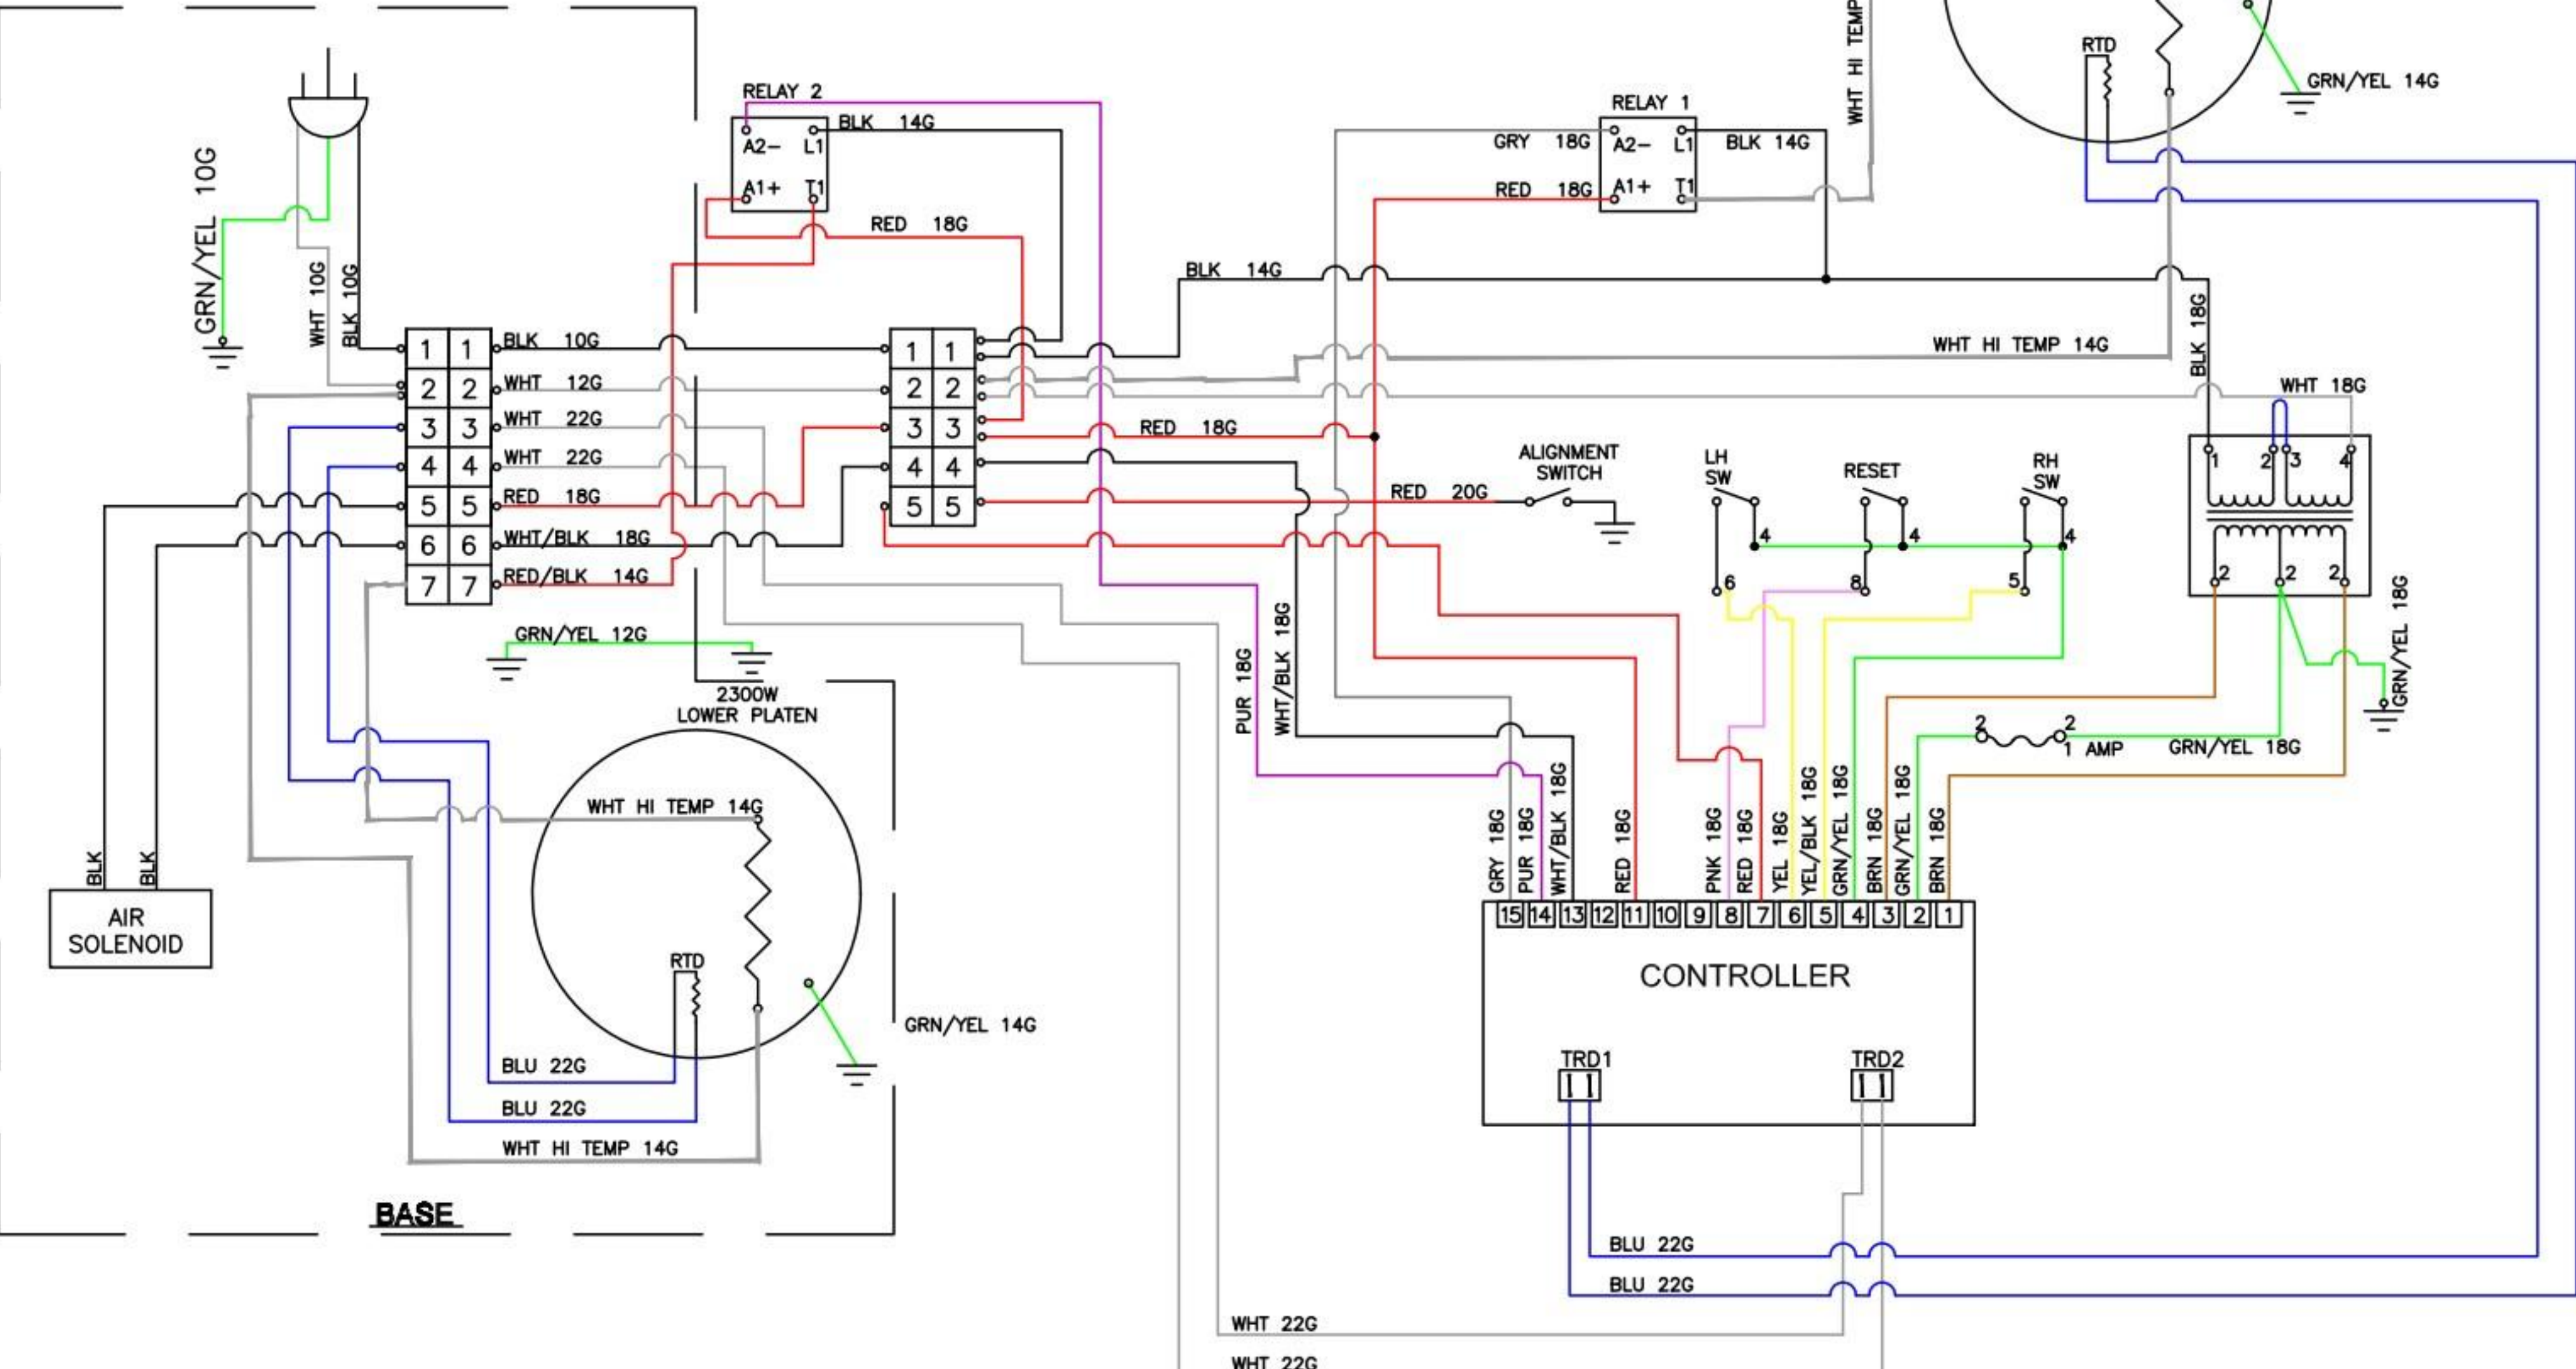

VAC: 208 VAC
AMPS: 22.12A
WATTS: 4600W

2300W
UPPER PLATEN

GRN/YEL 14G

RELAY 2

RELAY 1

2300W
LOWER PLATEN

GRN/YEL 14G

BASE

CONTROLLER

1 AMP
GRN/YEL 18G

WHT 22G

WHT 22G

BLU 22G

BLU 22G