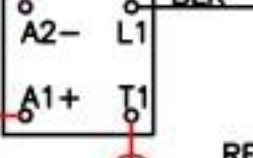

VAC: 208 VAC
AMPS: 22.12A
WATTS: 4600W

2300W
UPPER PLATEN

GRN/YEL 14G

RELAY 2

RELAY 1

2300W
LOWER PLATEN

GRN/YEL 14G

BASE

CONTROLLER

1 AMP
GRN/YEL 18G

WHT 22G

WHT 22G

BLU 22G

BLU 22G