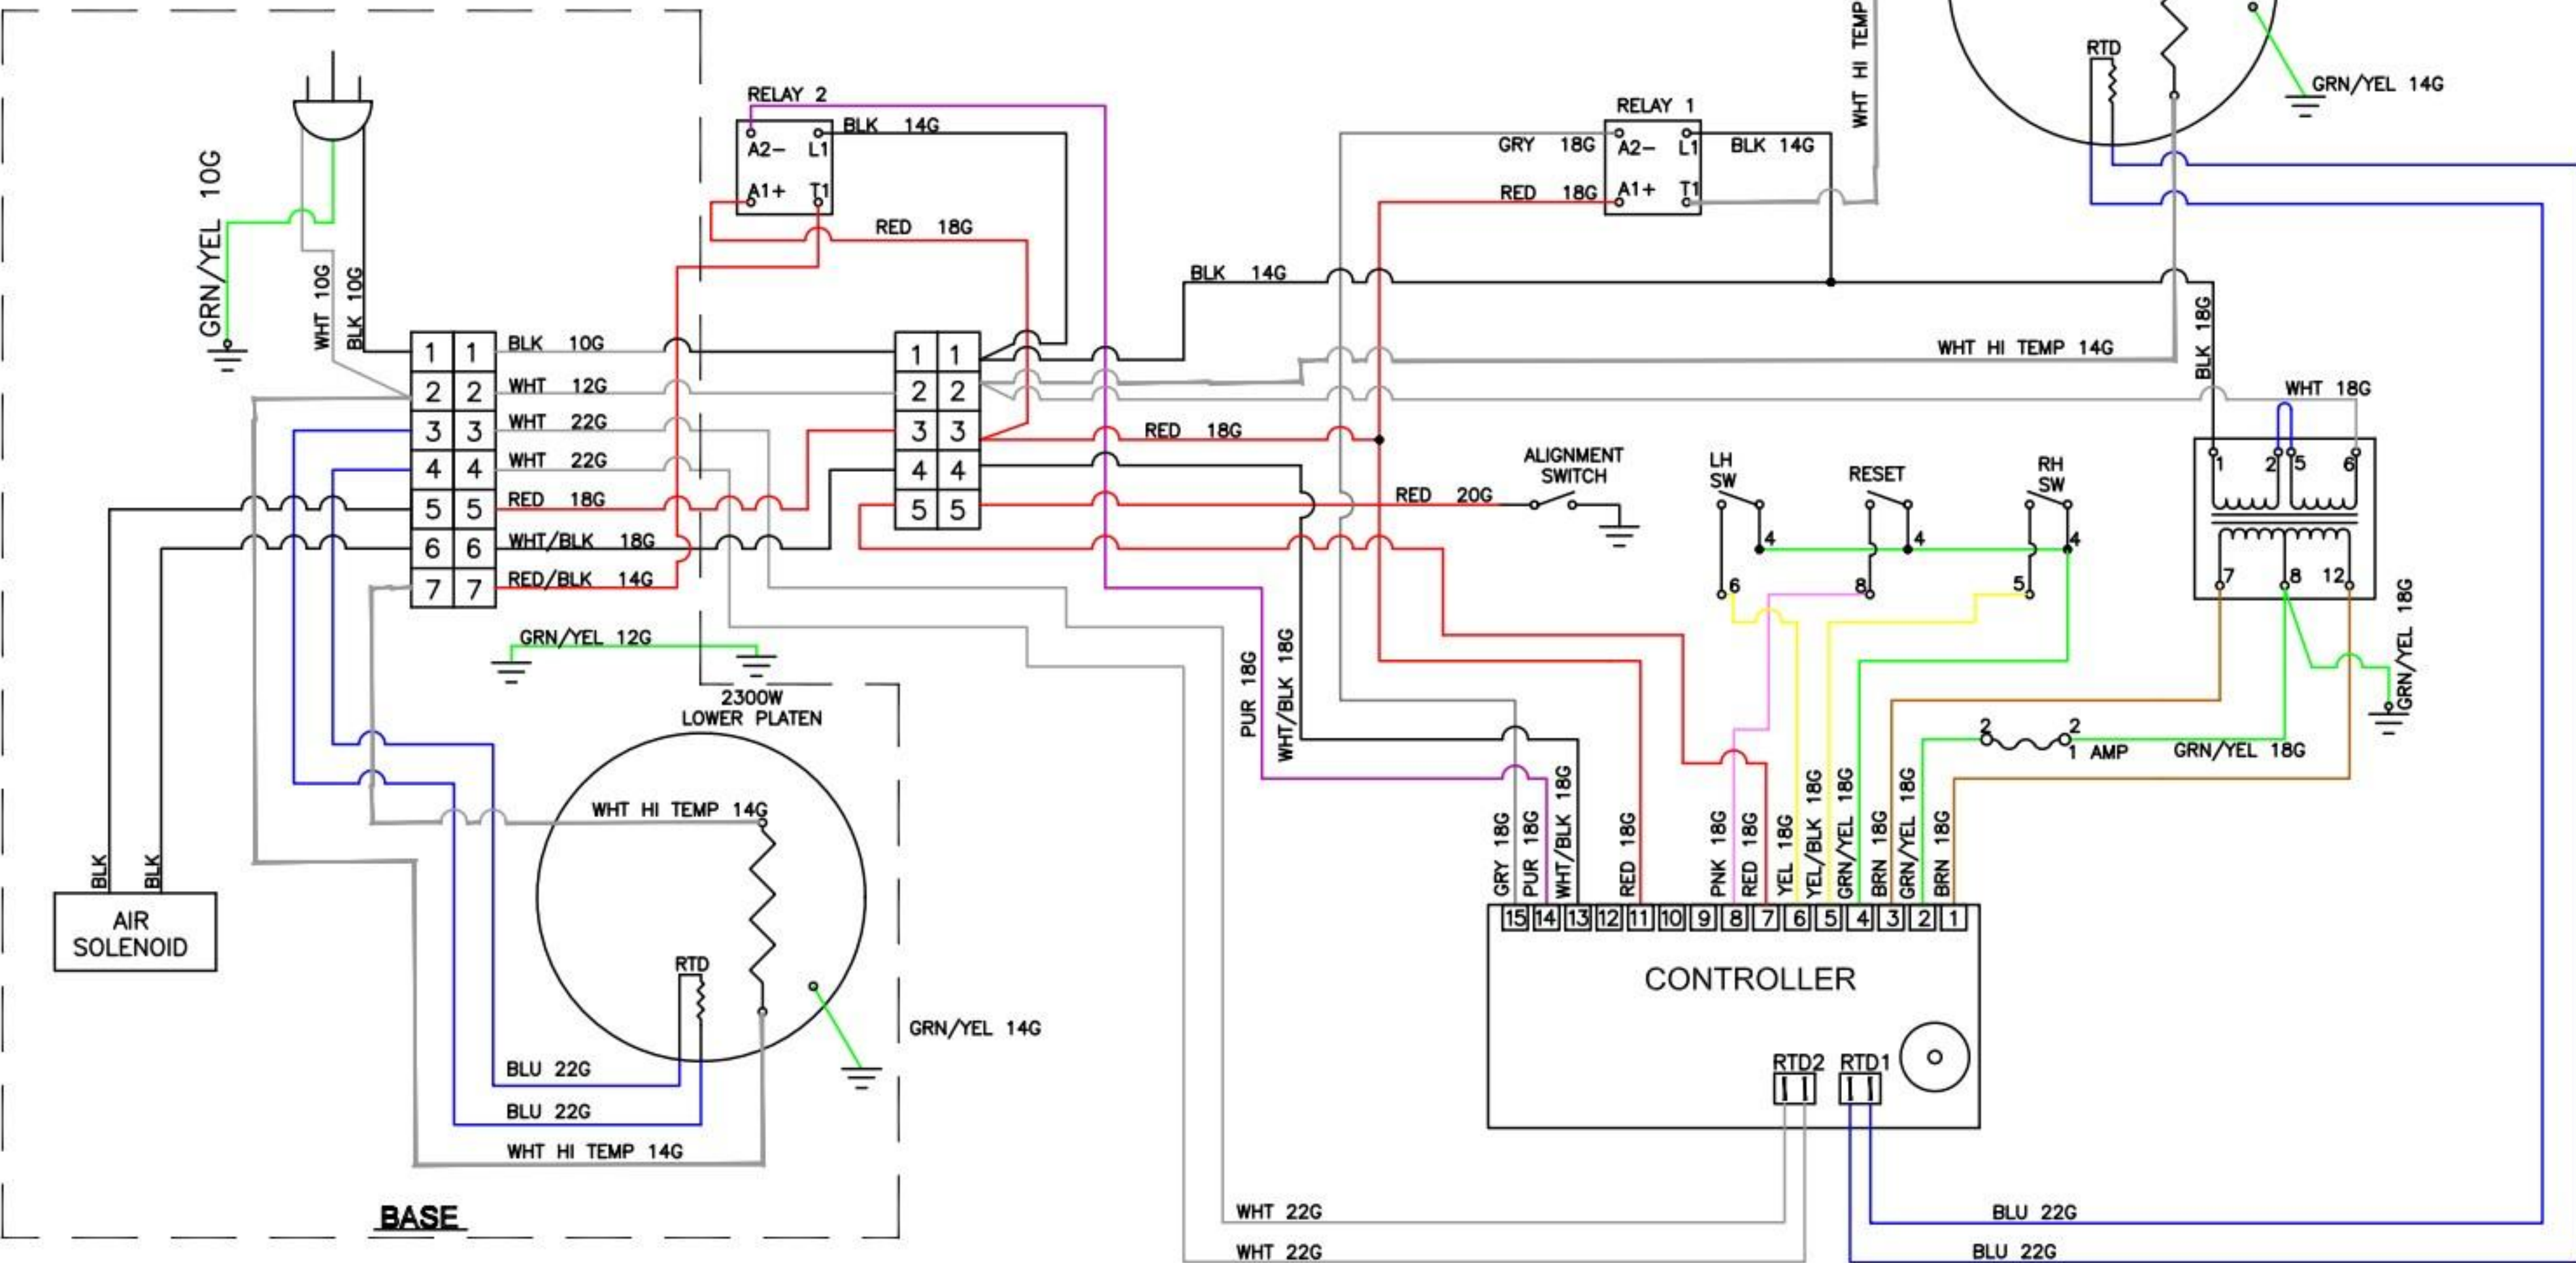

VAC: 208 VAC
AMPS: 22.12A
WATTS: 4600W

2300W
UPPER PLATEN

2300W
LOWER PLATEN

BASE

CONTROLLER

AIR SOLENOID

RELAY 2

RELAY 1

ALIGNMENT SWITCH

LH SW

RESET

RH SW

RTD2

RTD1

GRN/YEL 12G

GRN/YEL 10G