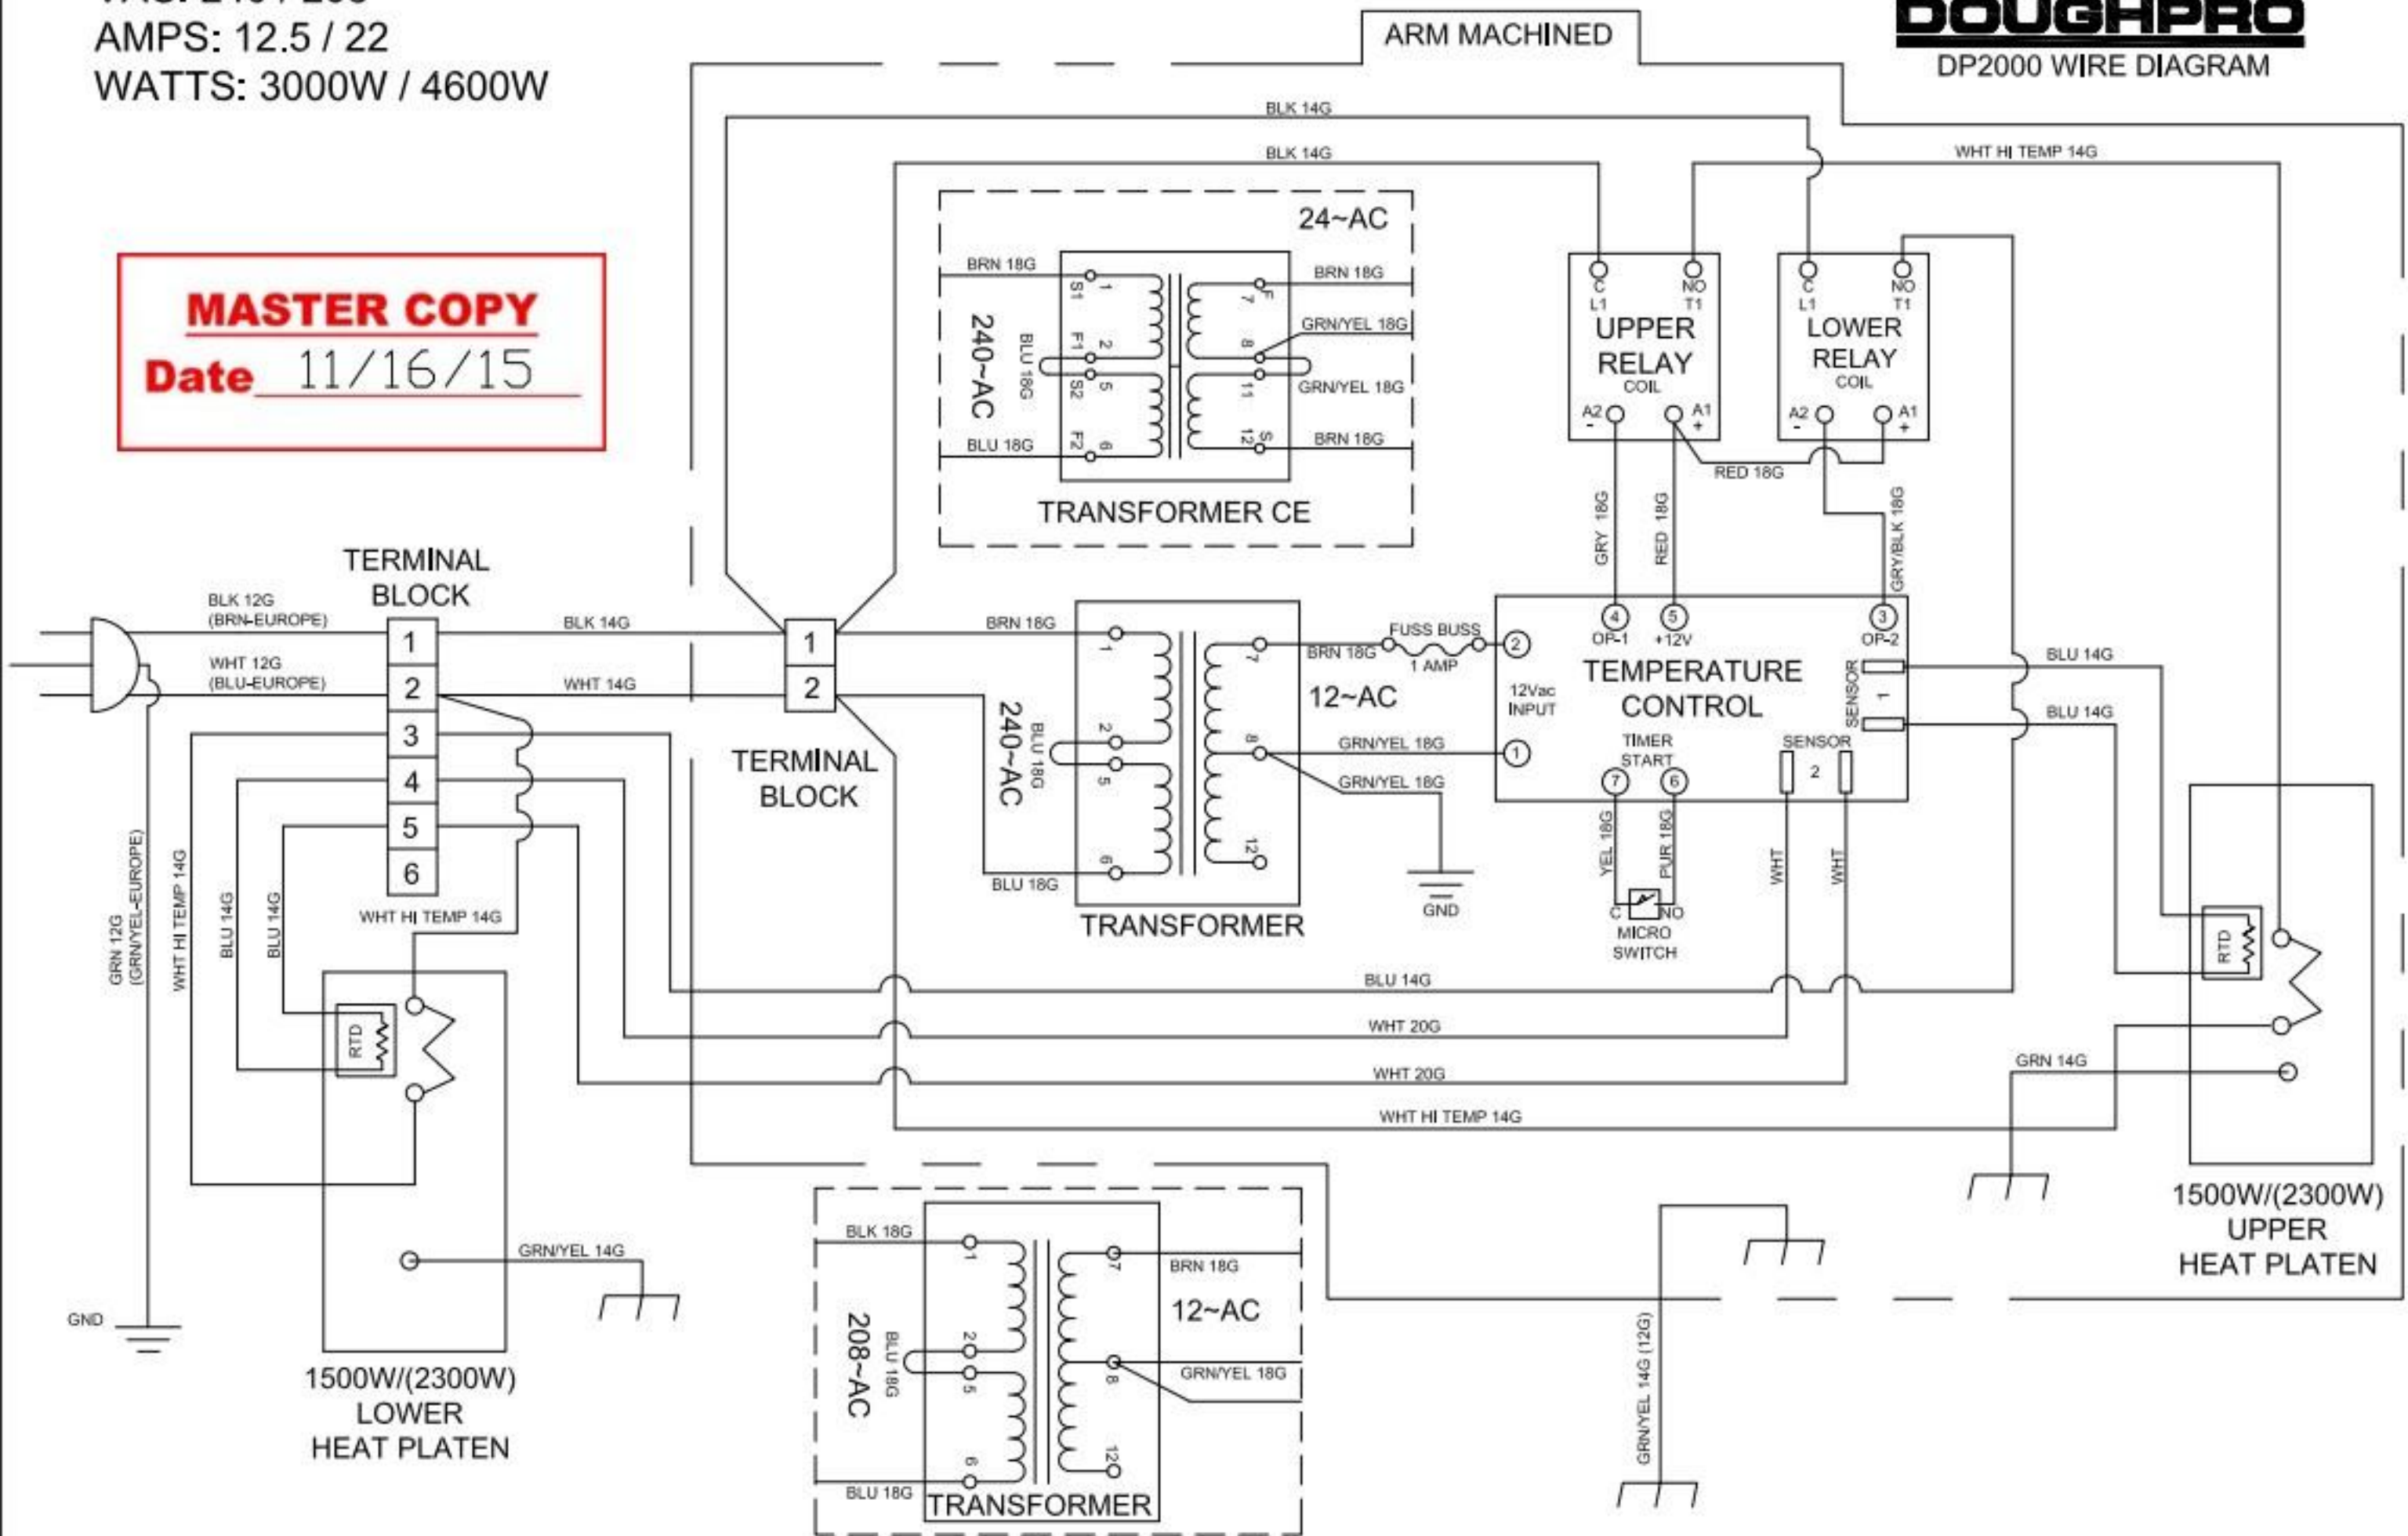

VAC: 240 / 208
 AMPS: 12.5 / 22
 WATTS: 3000W / 4600W

DOUGHPRO
 DP2000 WIRE DIAGRAM

MASTER COPY
 Date 11/16/15

BASE MACHINED

WDDP2000 RC 111615