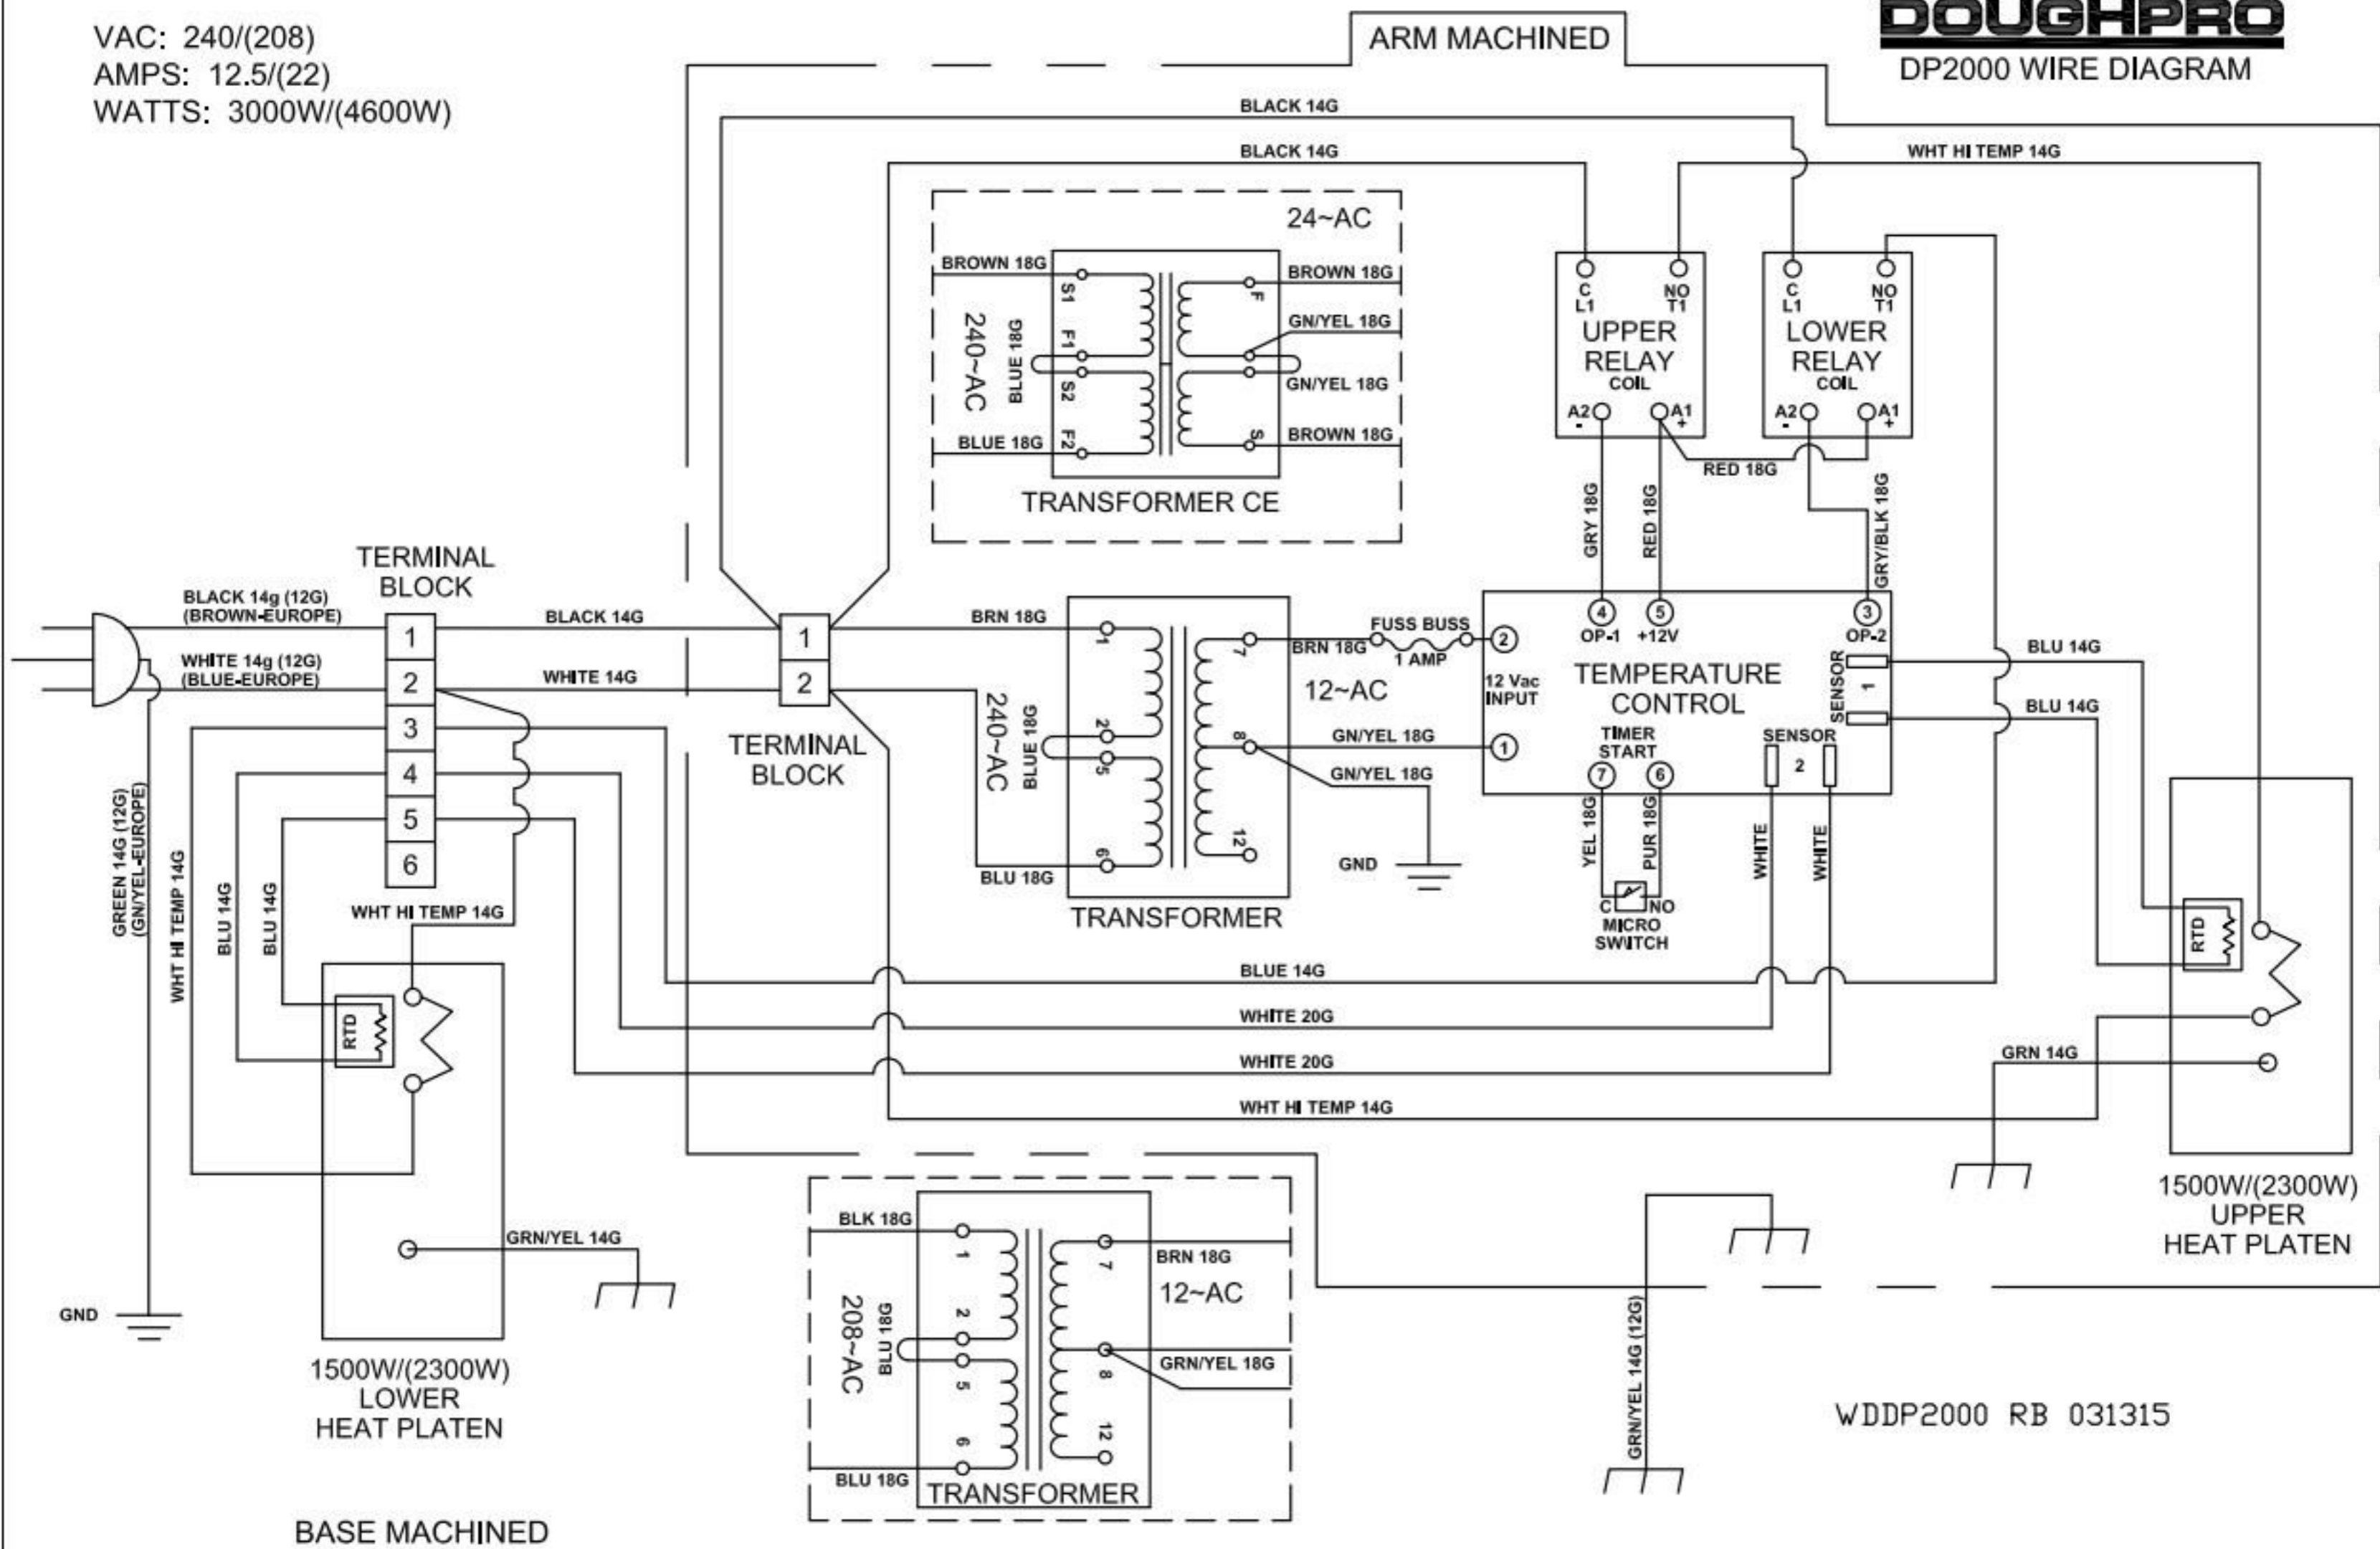

VAC: 240/(208)
 AMPS: 12.5/(22)
 WATTS: 3000W/(4600W)

DOUGHPRO
 DP2000 WIRE DIAGRAM

BASE MACHINED

WDDP2000 RB 031315